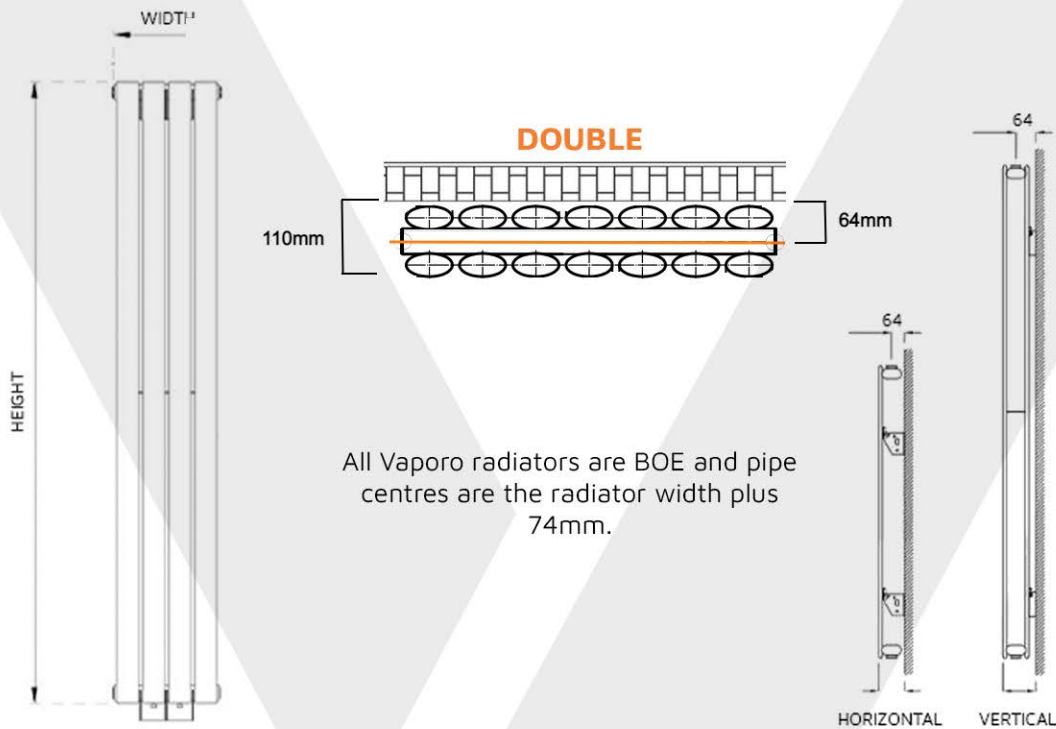

Nika Vertical - Double Panel

Radiator Height (mm)	1800
Water Content Per Element/Tube (L)	4.197

Nika Horizontal- Double Panel

Radiator Height (mm)	600
Water Content Per Element/Tube (L)	1.399

If used with Vaporo Valves.