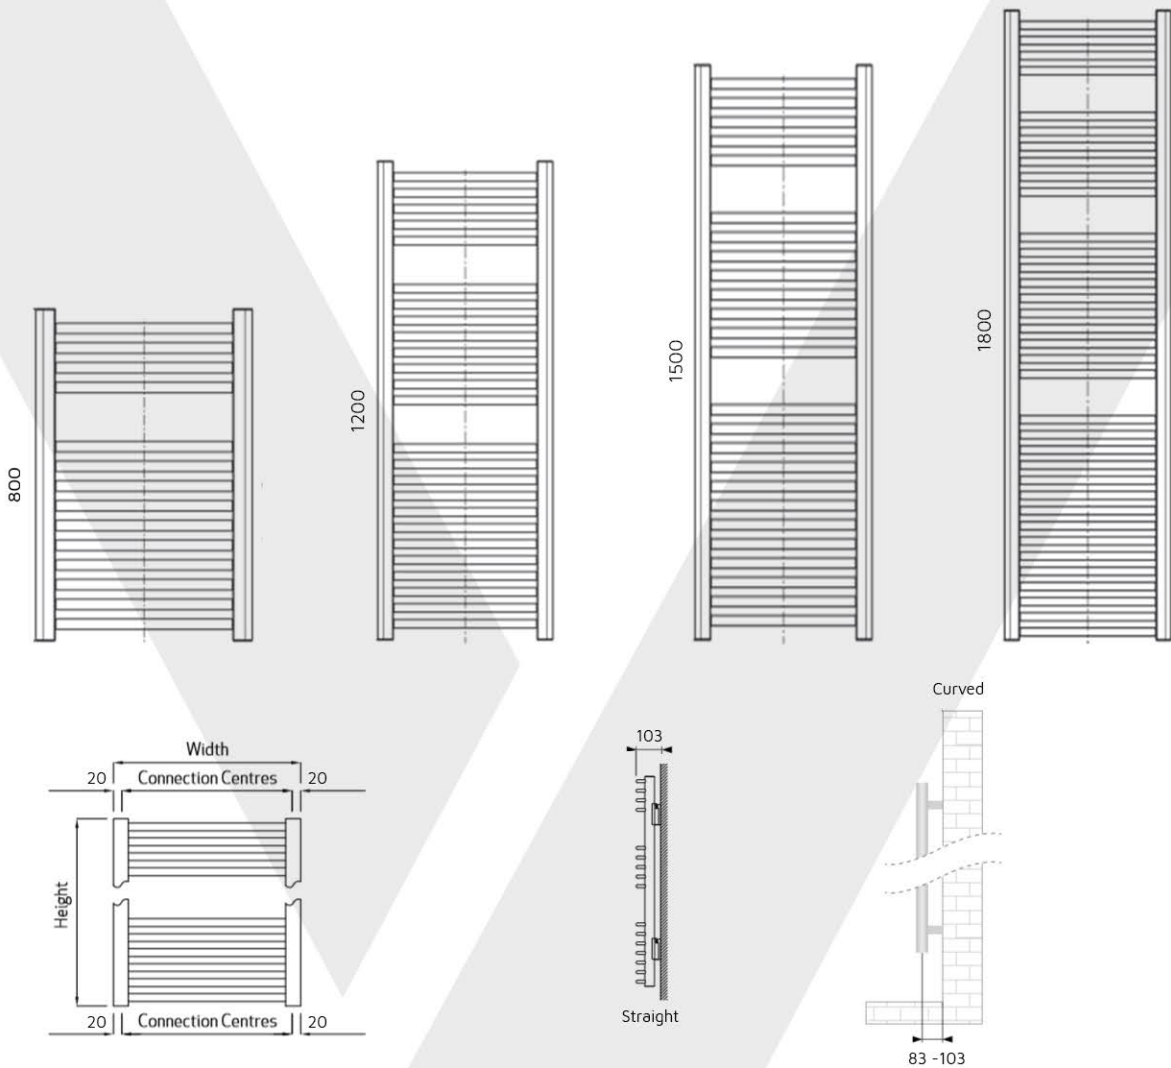

ALTA SPECIFICATION

*Note: The distance between the connection centres equals the length of the radiator

22mm Straight

Radiator Height (mm)	800-1800
Water Content Per Element/Tube (L)	2.94-8.41

25mm Straight & Curved

Radiator Height (mm)	800-1800
Water Content Per Element/Tube (L)	4.3-9.8

If used with Vaporo Valves.

Please note due to manufacturing tolerances pipe centres may vary by +/- 10mm, we recommend that pipe work is not altered until your radiator is on site.

All Alta Radiators: **Test Pressure:** 6.5 bar **Max Operating Pressure:** 5 Bar