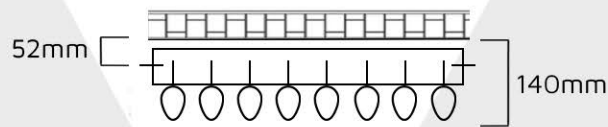

VALERIO VERTICAL SPECIFICATION

*Note: The distance between the connection centres equals the length of the radiator

Valerio Vertical	
Radiator (mm)	1800x280
Water Content Per Element/Tube (L)	3.34
Radiator (mm)	1800x375
Water Content Per Element/Tube (L)	4.46

Valerio Vertical	
Radiator (mm)	1800x470
Water Content Per Element/Tube (L)	5.57

All Vaporo radiators are BOE and pipe centres are the radiator width plus 74mm.