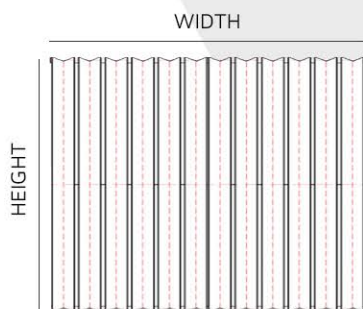

VALERIO HORIZONTAL SPECIFICATION

*Note: The distance between the connection centres equals the length of the radiator

Valerio Horizontal	
Radiator (mm)	350x1040
Water Content Per Element/Tube (L)	2.56
Radiator (mm)	550x880
Water Content Per Element/Tube (L)	3.17
Radiator (mm)	550x1230
Water Content Per Element/Tube (L)	4.59

Valerio Horizontal	
Radiator (mm)	550x565
Water Content Per Element/Tube (L)	2.11
Radiator (mm)	350x1420
Water Content Per Element/Tube (L)	3.49
Radiator (mm)	550x1420
Water Content Per Element/Tube (L)	5.30

All Vaporo radiators are BOE and pipe centres are the radiator width plus 74mm.

If used with Vaporo Valves.

Please note due to manufacturing tolerances pipe centres may vary by +/- 10mm, we recommend that pipe work is not altered until your radiator is on site.

All Valerio Radiators:

Test Pressure: 13 bar **Max Operating Pressure:** 10 Bar