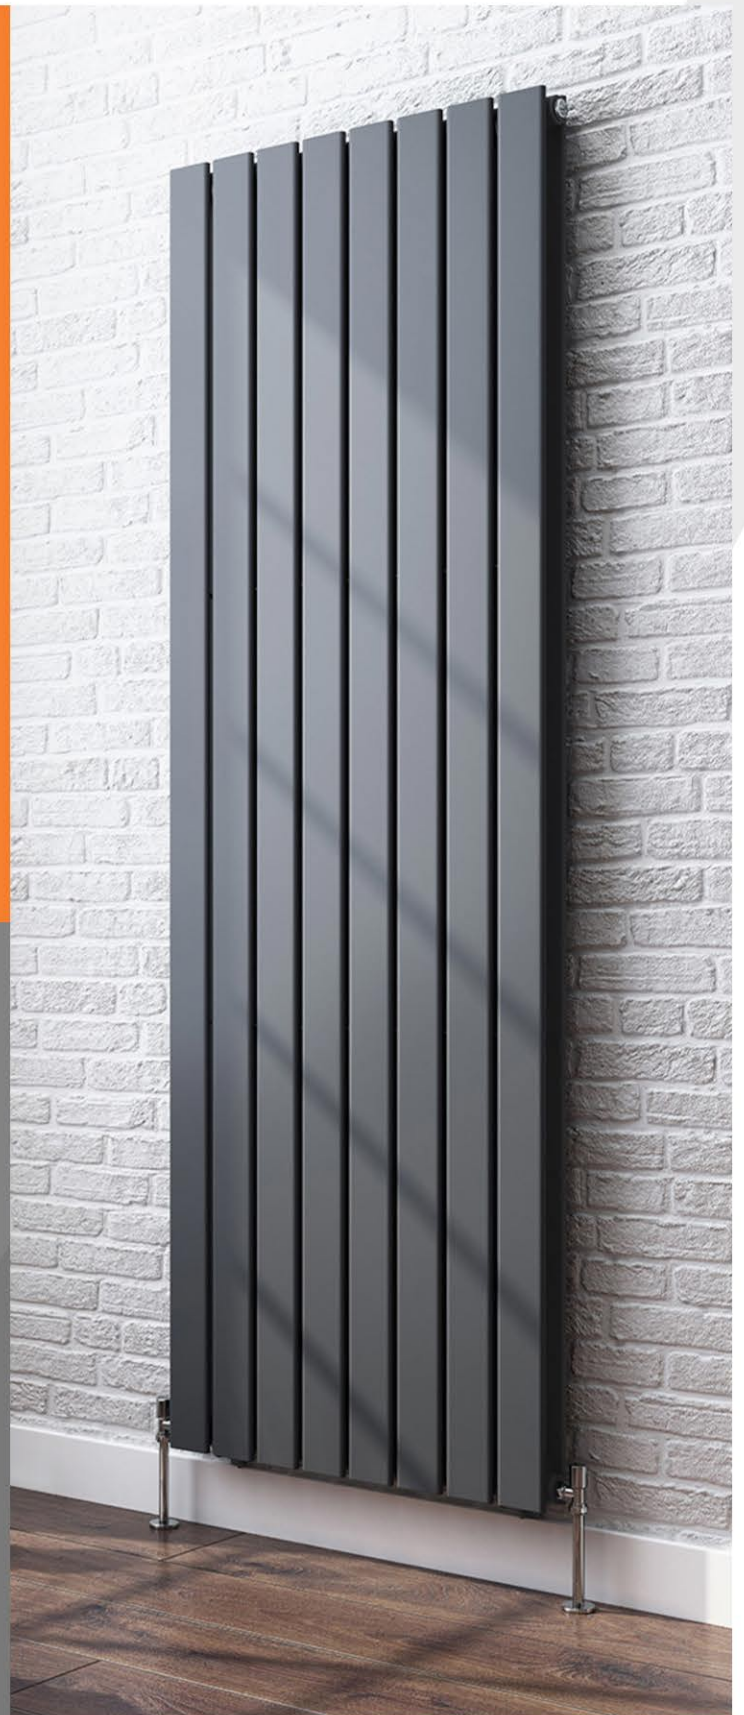

Each radiator has been tested and certified to **BS EN442** standards so you can be reassured of high-quality radiators with a **5-year** warranty.

Our range of designer radiators feature:

- 5 year warranty
- 1.2mm steel construction
- Aluminium options available
- A wide range of styles, sizes and finishes
- High heat output **at Delta T50 & T60**
- All models are compliant and easily plumbed for various renewable energy sources

RAL colours available

We can advise you on how to integrate your new designer radiators into your existing heating system.

Discover our stunning collection of designer radiators and begin to heat your home stylishly and efficiently with the help of Vaporo Solutions Limited.