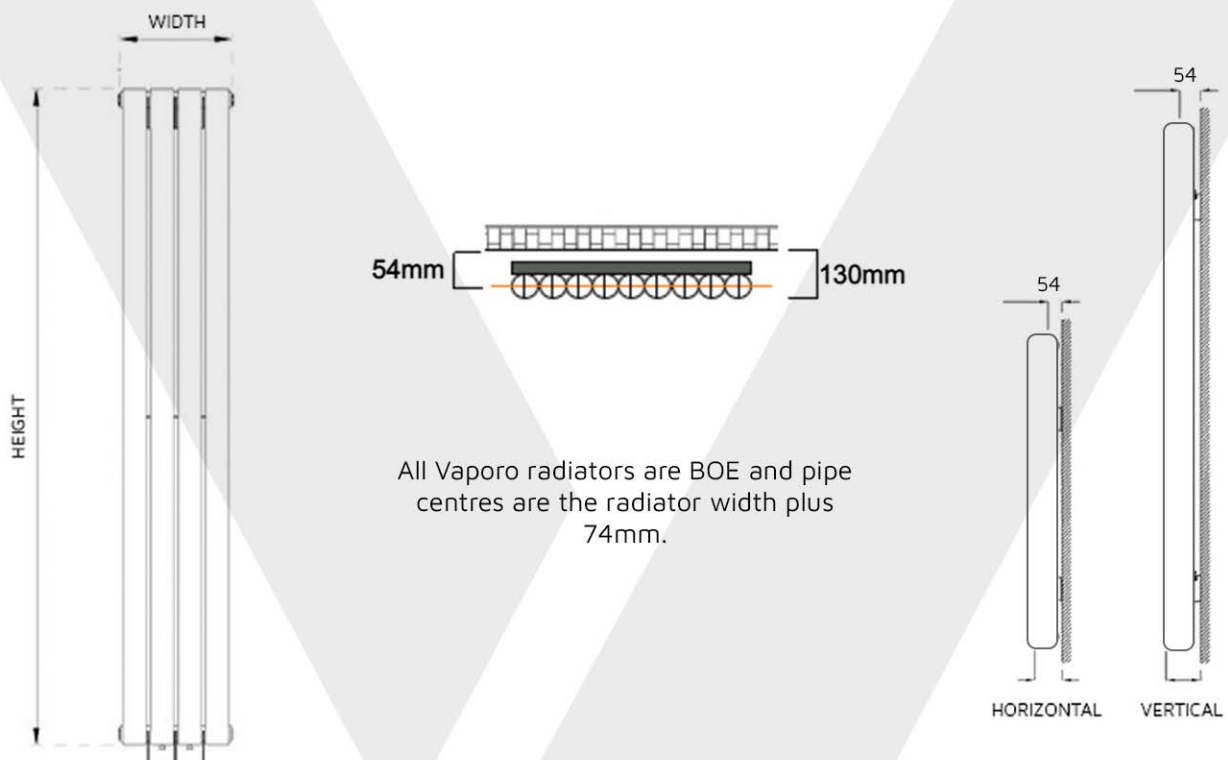

All product codes are available from stock.

VIVA SPECIFICATION

***Note:** The distance between the connection centres equals the length of the radiator

Viva Vertical

Radiator Height (mm)	1800
Water Content Per Element/Tube (L)	4.197

Viva Horizontal

Radiator Height (mm)	600
Water Content Per Element/Tube (L)	1.399

If used with Vaporo Valves.

Please note due to manufacturing tolerances pipe centres may vary by +/- 10mm, we recommend that pipe work is not altered until your radiator is on site.