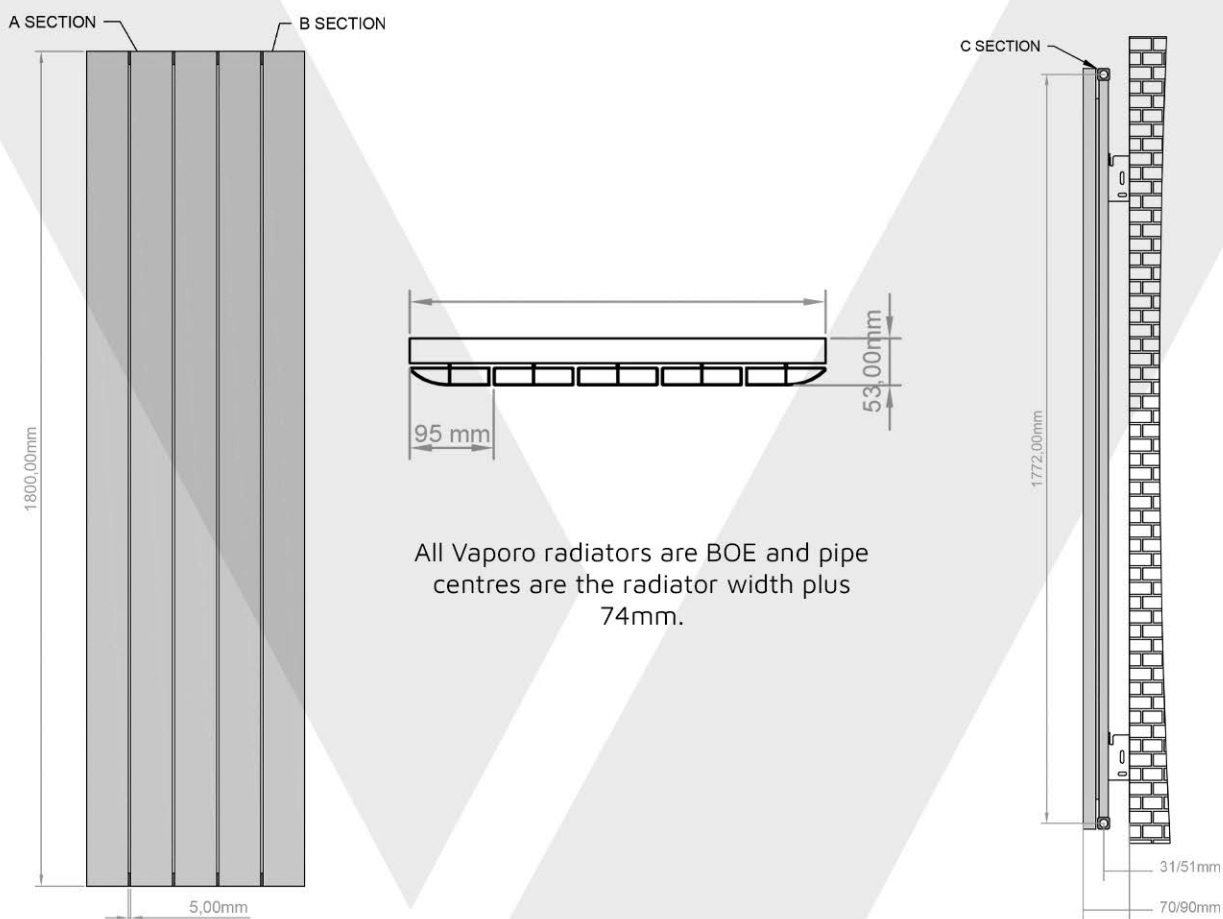

VENUS SPECIFICATION

*Note: The distance between the connection centres equals the length of the radiator

Venus Vertical	
Radiator (mm)	1800x280
Water Content Per Element/Tube (L)	1.8
Radiator (mm)	1800x375
Water Content Per Element/Tube (L)	2.3

Venus Vertical	
Radiator (mm)	1800x470
Water Content Per Element/Tube (L)	2.9

If used with Vaporo Valves.

Please note due to manufacturing tolerances pipe centres may vary by +/- 10mm, we recommend that pipe work is not altered until your radiator is on site.

All Venus Radiators: **Test Pressure:** 13 bar **Max Operating Pressure:** 10 Bar