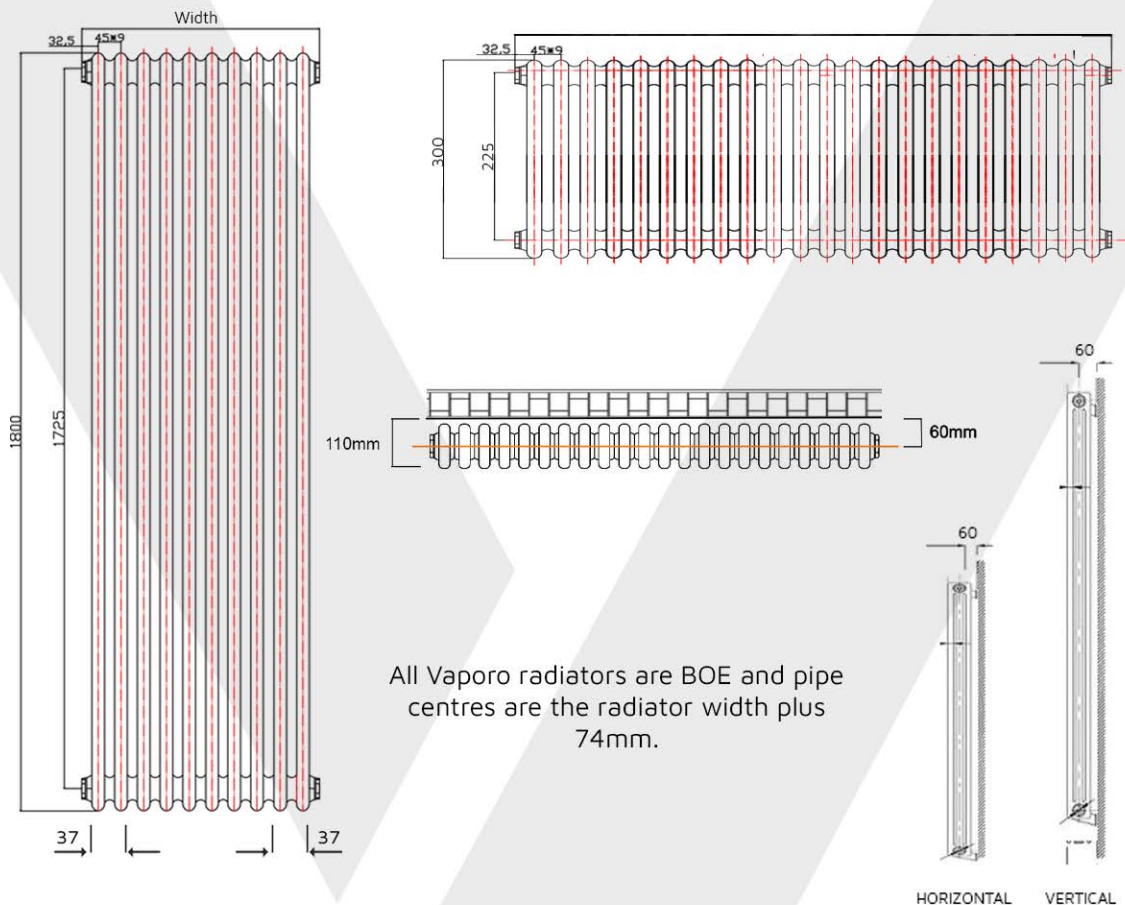

Tradicio Vertical

Radiator Height (mm)	1800
Water Content Per Element/Tube (L)	2.133

Tradicio Horizontal

Radiator Height (mm)	300
Water Content Per Element/Tube (L)	0.391
Radiator Height (mm)	600
Water Content Per Element/Tube (L)	0.711