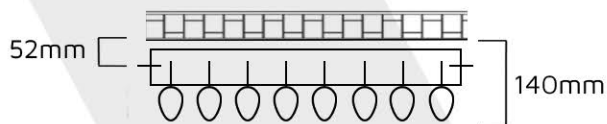

VALERIO HORIZONTAL SPECIFICATION

*Note: The distance between the connection centres equals the length of the radiator

Valerio Horizontal	
Radiator (mm)	350x1040
Water Content Per Element/Tube (L)	2.56
Radiator (mm)	550x880
Water Content Per Element/Tube (L)	3.17
Radiator (mm)	550x1230
Water Content Per Element/Tube (L)	4.59

Valerio Horizontal	
Radiator (mm)	550x565
Water Content Per Element/Tube (L)	2.11
Radiator (mm)	350x1420
Water Content Per Element/Tube (L)	3.49
Radiator (mm)	550x1420
Water Content Per Element/Tube (L)	5.30

All Vaporo radiators are BOE and pipe centres are the radiator width plus 74mm.

If used with Vaporo Valves.

Please note due to manufacturing tolerances pipe centres may vary by +/- 10mm, we recommend that pipe work is not altered until your radiator is on site.

All Valerio Radiators:

Test Pressure: 13 bar **Max Operating Pressure:** 10 Bar