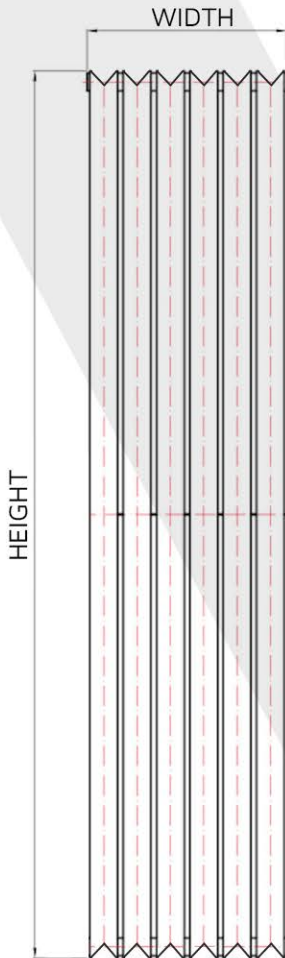

VALERIO VERTICAL SPECIFICATION

*Note: The distance between the connection centres equals the length of the radiator

Valerio Vertical	
Radiator (mm)	1800x280
Water Content Per Element/Tube (L)	3.34
Radiator (mm)	1800x375
Water Content Per Element/Tube (L)	4.46

Valerio Vertical	
Radiator (mm)	1800x470
Water Content Per Element/Tube (L)	5.57

All Vaporo radiators are BOE and pipe centres are the radiator width plus 74mm.