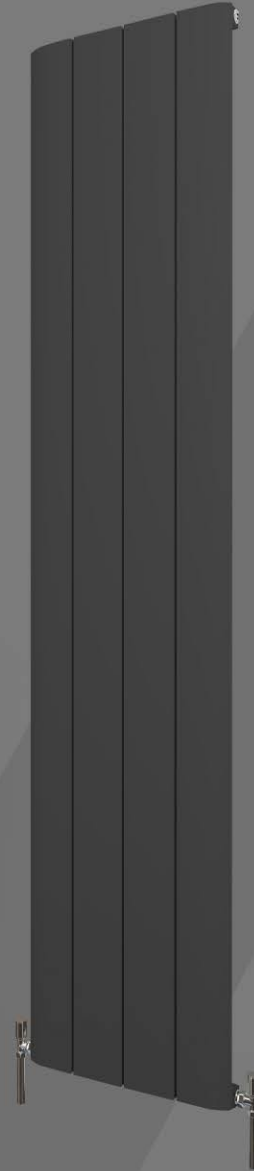

VENUS

The Venus Flat Panel radiator from our aluminium range presents both style, and performance. This designer radiator is combined with double convector panel's radiators to enable a high quality output along with a high-end compact appearance, finished with smooth front and side panels and a top grille.

With the Venus radiator's impressive heat output and sleek finish, it is sure to achieve pride of place within any home interior.

Features

- Manufactured and tested to EN442 standards.
- Double flat panels with two rows of convector fins.
- Pre-fitted top grilles and side covers.
- Available in White, Anthracite and Black
- CE Certification