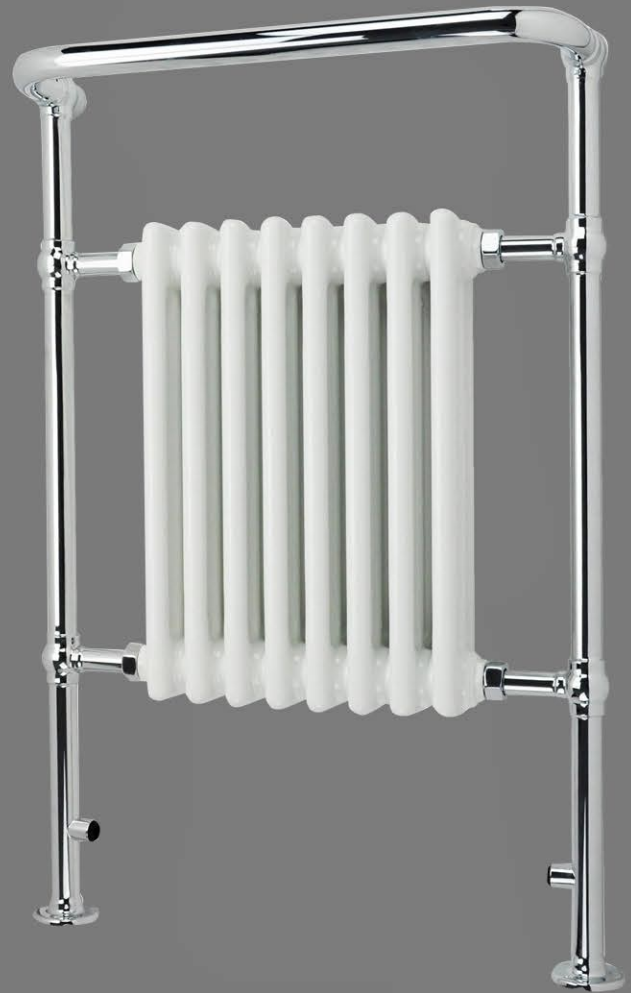

SIENA

Blending classic style with modern materials, you can bring a traditional element to your decor with this beautifully designed radiator.

The Siena, is a truly regal radiator, which will certainly add the crowning glory to your bathroom design.

Featuring a traditional enamelled column centre and a chrome-plated, mild steel framework, you'll find ample space to warm your towels.

Features

- Chrome plated finish
- 100% leak tested
- Chrome plated to exceed 200 hours of neutral acid salt spray testing
- Manufactured and tested to BS EN 442
- Full 5-year warranty