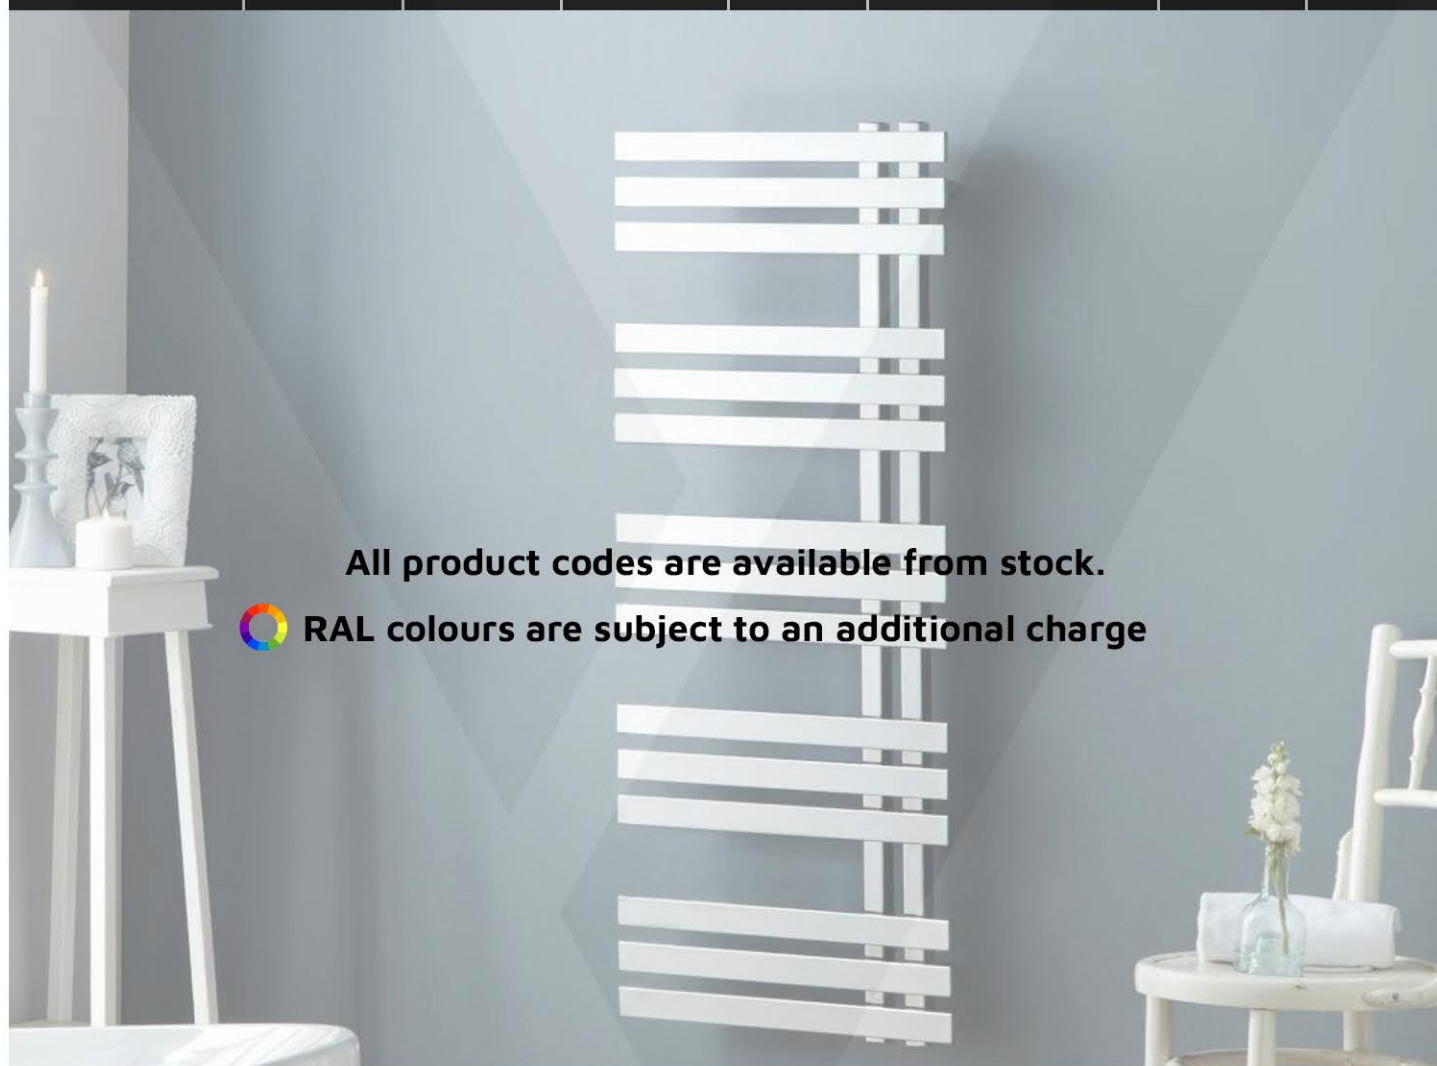

AVERSA PRICING

Product Code	Height (mm)	Width (mm)	No. Of Bars	Watts	BTU/Hr		Colour	Price INC VAT
					DELTA T50	DELTA T60		
Chrome AA512C	1200	500	9	568	1937	2456	Chrome	£384.99
Anthracite AA512A	1200	500	9	642	2189	2776	Anthracite	£363.00

All product codes are available from stock.

RAL colours are subject to an additional charge