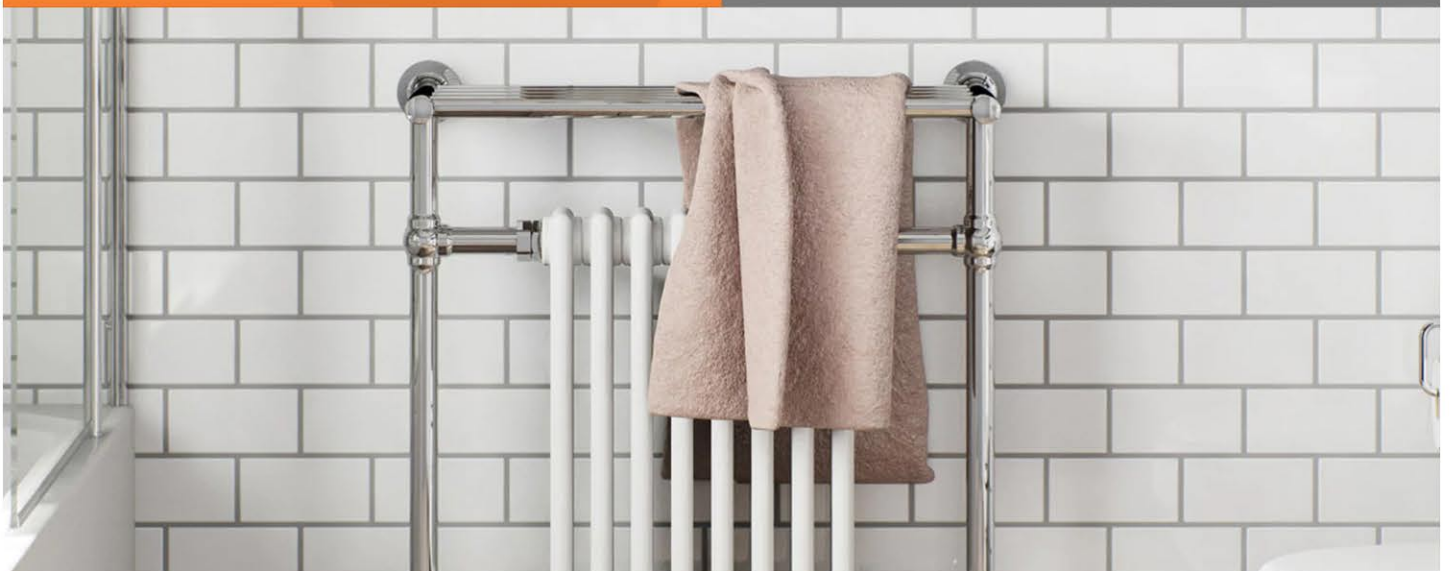

SIENA

Blending classic style with modern materials, you can bring a traditional element to your decor with this beautifully designed radiator.

The Siena, is a truly regal radiator, which will certainly add the crowning glory to your bathroom design.

Featuring a traditional enamelled column centre and a chrome-plated, mild steel framework, you'll find ample space to warm your towels.

Features

- Chrome plated finish
- 100% leak tested
- Chrome plated to exceed 200 hours of neutral acid salt spray testing
- Manufactured and tested to BS EN 442
- Full 5-year warranty