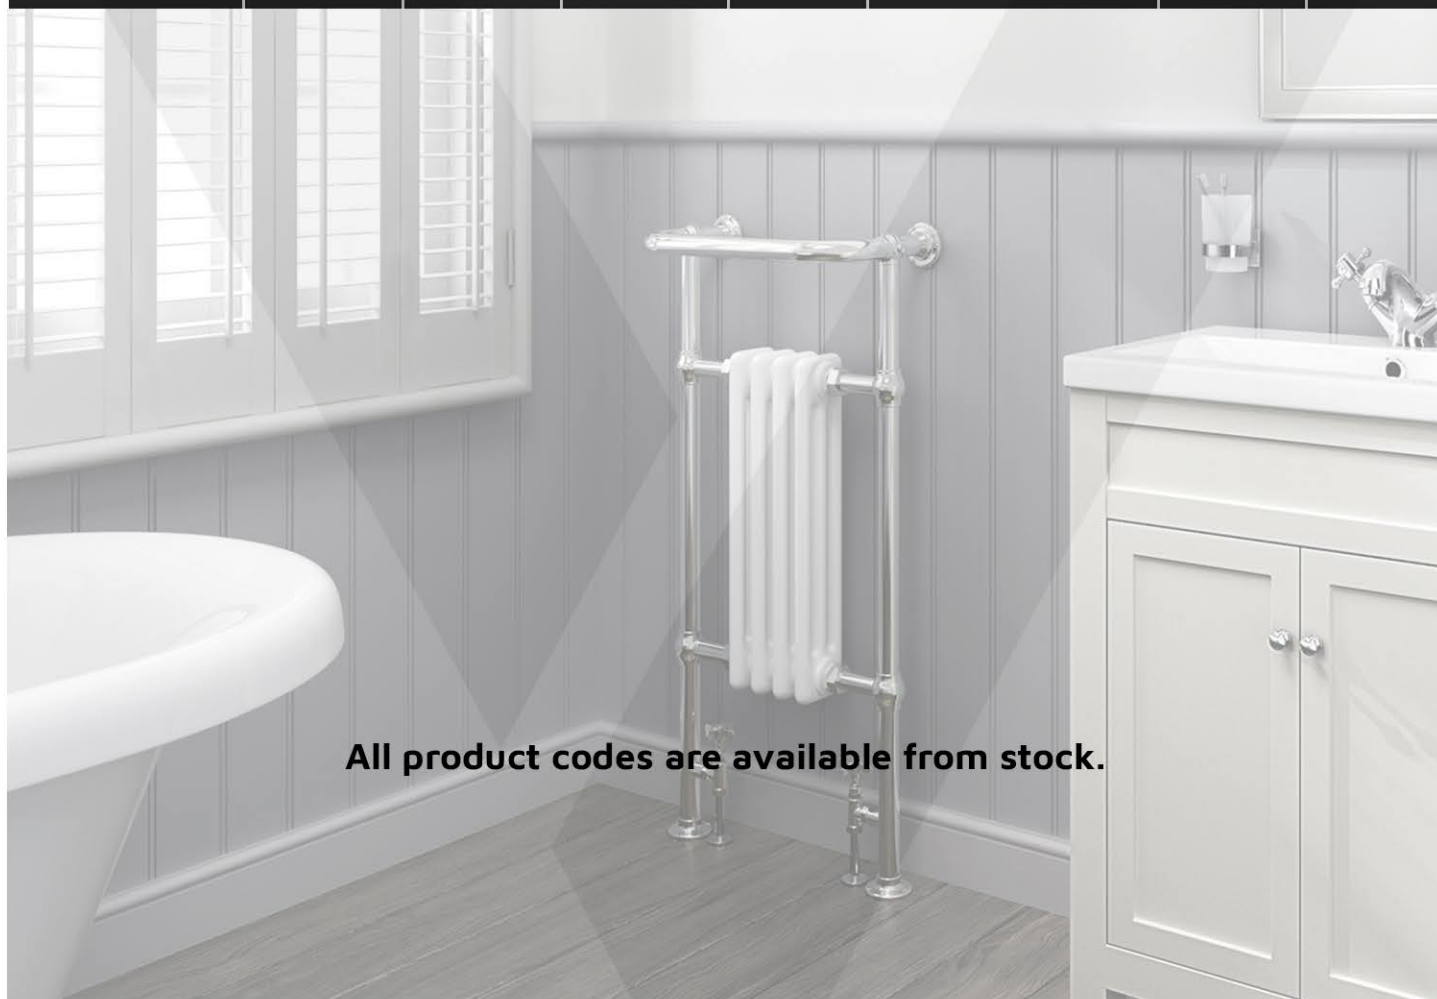

SIENA PRICING

Product Code	Height (mm)	Width (mm)	Depth (mm)	Watts	BTU/Hr		Price INC VAT
					DELTA T50	DELTA T60	
VS945540WC	945	540	206	335	1049	1330	£341.00
VS945640WC	945	640	206	497	1696	2151	£357.50

All product codes are available from stock.