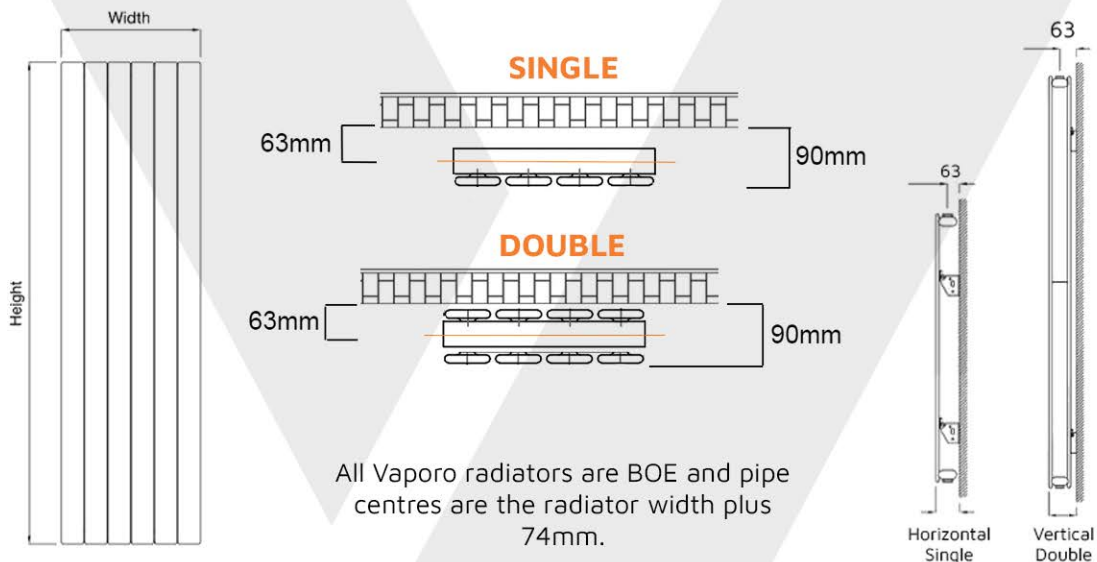

Affinity Vertical - Single Panel

Radiator Height (mm)	1800/2000
Water Content Per Element/Tube (L)	1.008/1.120

Affinity Horizontal - Single Panel

Radiator Height (mm)	400/600
Water Content Per Element/Tube (L)	0.224/0.336

Affinity Vertical - Double Panel

Radiator Height (mm)	1800/2000
Water Content Per Element/Tube (L)	2.016/2.240

Affinity Horizontal - Double Panel

Radiator Height (mm)	500/600
Water Content Per Element/Tube (L)	0.560/0.672