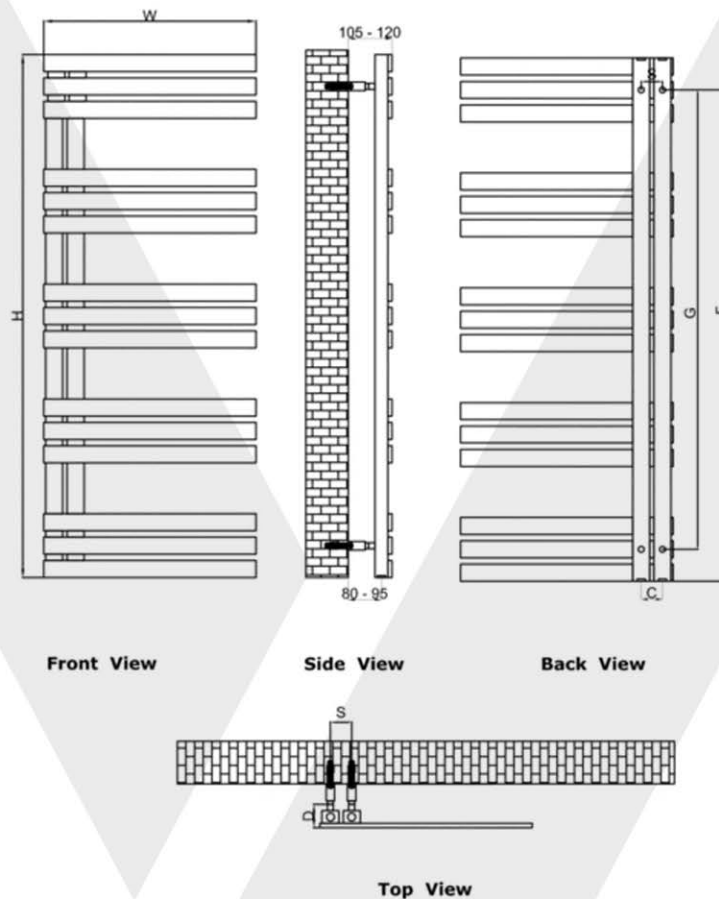

AVERSA SPECIFICATION

*Note: The distance between the connection centres equals the length of the radiator

AVERSA	
Radiator Height (mm)	500 X 1200
Water Content Per Element/Tube (L)	4.3

If used with Vaporo Valves.

Please note due to manufacturing tolerances pipe centres may vary by +/- 10mm, we recommend that pipe work is not altered until your radiator is on site.

All Aversa Radiators: **Test Pressure:** 6.5 bar **Max Operating Pressure:** 5 Bar