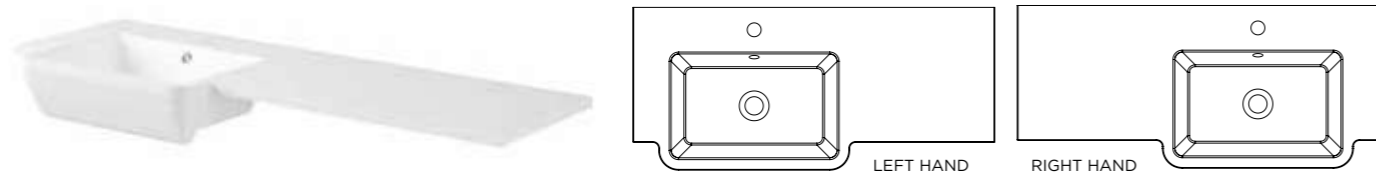

ELATION FITTED INTEGRATED BASINS

Description	Left Hand Code	Right Hand Code	Price
900 Worktop with Integrated Basin D410 x W910 x H20 (130)	885L	885R	£371.00
1200 Worktop with Integrated Basin D410 x W1210 x H20 (130)	886L	886R	£424.00
1500 Worktop with Integrated Basin D410 x W1510 x H20 (130)	887L	887R	£477.00