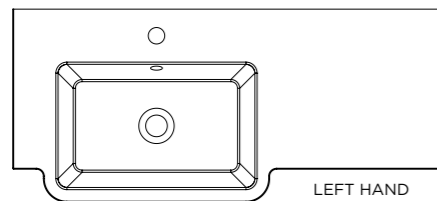

900 FITTED PACK

PACK INCLUDES:
600 VANITY UNIT • 300 SINGLE BASE UNIT • PLINTH
900 INTEGRATED BASIN

Size	Code	Complete Price
900 LEFT HAND	EF900L/	£1062.00
900 RIGHT HAND	EF900R/	£1062.00

See Page 75 for handle options