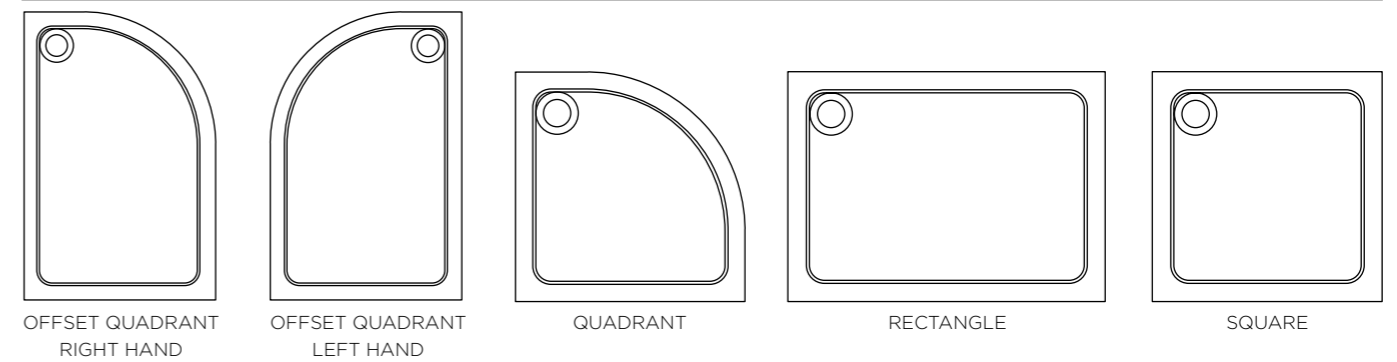

RECTANGLE

Size	Standard Code	Standard Price	Anti-Slip Code	Anti-Slip Price
800 x 700	AQ9-8070	£265.00	ASP-8070	£345.00
900 x 700	AQ9-9070	£341.00	ASP-9070	£443.00
900 x 760	AQ9-9076	£341.00	ASP-9076	£443.00
900 x 800	AQ9-9080	£341.00	ASP-9080	£443.00
1000 x 700	AQ9-1070	£365.00	ASP-1070	£475.00
1000 x 760	AQ9-1076	£384.00	ASP-1076	£499.00
1000 x 800	AQ9-1080	£413.00	ASP-1080	£537.00
1000 x 900	AQ9-1090	£433.00	ASP-1090	£561.00
1100 x 700	AQ9-1170	£367.00	ASP-1170	£479.00
1100 x 760	AQ9-1176	£367.00	ASP-1176	£479.00
1100 x 800	AQ9-1180	£391.00	ASP-1180	£508.00
1100 x 900	AQ9-1190	£391.00	ASP-1190	£508.00
1200 x 700	AQ9-1270	£369.00	ASP-1270	£482.00
1200 x 760	AQ9-1276	£369.00	ASP-1276	£482.00
1200 x 800	AQ9-1280	£404.00	ASP-1280	£524.00
1200 x 900	AQ9-1290	£427.00	ASP-1290	£552.00
1300 x 800	AQ9-1380	£500.00	ASP-1380	£648.00
1400 x 700	AQ9-1470	£553.00	ASP-1470	£718.00
1400 x 760	AQ9-1476	£564.00	ASP-1476	£732.00
1400 x 800	AQ9-1480	£573.00	ASP-1480	£745.00
1400 x 900	AQ9-1490	£583.00	ASP-1490	£757.00
1500 x 700	AQ9-1570	£593.00	ASP-1570	£769.00
1500 x 760	AQ9-1576	£593.00	ASP-1576	£769.00
1500 x 800	AQ9-1580	£604.00	ASP-1580	£783.00
1500 x 900	AQ9-1590	£614.00	ASP-1590	£799.00
1600 x 700	AQ9-1670	£622.00	ASP-1670	£808.00
1600 x 760	AQ9-1676	£622.00	ASP-1676	£808.00
1600 x 800	AQ9-1680	£644.00	ASP-1680	£836.00
1600 x 900	AQ9-1690	£644.00	ASP-1690	£836.00
1700 x 700	AQ9-1770	£652.00	ASP-1770	£846.00
1700 x 760	AQ9-1776	£652.00	ASP-1776	£846.00
1700 x 800	AQ9-1780	£652.00	ASP-1780	£846.00
1700 x 900	AQ9-1790	£652.00	ASP-1790	£846.00
1800 x 800	AQ9-1880	£705.00	ASP-1880	£917.00

QUADRANT

Size	Standard Code	Standard Price	Anti-Slip Code	Anti-Slip Price
800 x 800	AQ9-8080Q	£332.00	ASP-8080Q	£432.00
900 x 900	AQ9-9090Q	£341.00	ASP-9090Q	£441.00
1000 x 1000	AQ9-1010Q	£350.00	ASP-1010Q	£455.00

OFFSET QUADRANT

Size	Standard Code	Standard Price	Anti-Slip Code	Anti-Slip Price
900 x 760	AQ9-9076Q-L	£393.00	ASP-9076Q-L	£510.00
900 x 760	AQ9-9076Q-R	£393.00	ASP-9076Q-R	£510.00
1000 x 800	AQ9-1080Q-L	£413.00	ASP-1080Q-L	£537.00
1000 x 800	AQ9-1080Q-R	£413.00	ASP-1080Q-R	£537.00
1200 x 800	AQ9-1280Q-L	£434.00	ASP-1280Q-L	£564.00
1200 x 800	AQ9-1280Q-R	£434.00	ASP-1280Q-R	£564.00
1200 x 900	AQ9-1290Q-L	£453.00	ASP-1290Q-L	£588.00
1200 x 900	AQ9-1290Q-R	£453.00	ASP-1290Q-R	£588.00

SQUARE

Size	Standard Code	Standard Price	Anti-Slip Code	Anti-Slip Price
700 x 700	AQ9-7070	£219.00	ASP-7070	£285.00
760 x 760	AQ9-7676	£211.00	ASP-7676	£276.00
800 x 800	AQ9-8080	£265.00	ASP-8080	£345.00
900 x 900	AQ9-9090	£341.00	ASP-9090	£443.00
1000 x 1000	AQ9-1010	£479.00	ASP-1010	£621.00

RISER LEG & PANEL*

Size	Code	Price
700-760mm**	AQ195/000	£93.00
800-1200mm**	AQ196/000	£110.00
1400-1700mm**	AQ197/000	£156.00
800 & 900mm Quadrants***	AQ198/000	£176.00
1000 Quadrants***	AQ194/000	£219.00
All Offset Quadrants***	AQ199/000	£204.00