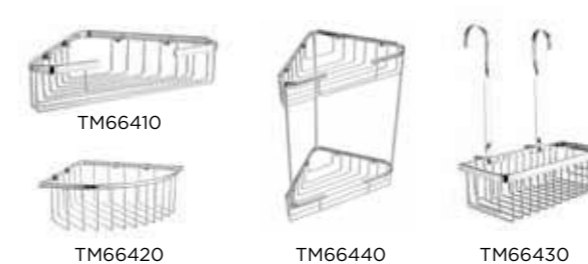

Shower Baskets

Description	Code	Price
Wall Mounted Triangular Corner Basket	TM66410	£59.00
Wall Mounted Deep Triangular Corner Basket	TM66420	£65.00
Wall Mounted Triangular Double Corner Basket	TM66440	£112.00
Shower Basket for Exposed Bar Valves	TM66430	£79.00