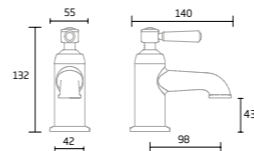

£720.20

Halcyon

Basin Mixer

Brushed Brass - TR1122
 Chrome - TR1116

Mini Basin Mixer

Brushed Brass - TR1121
 Chrome - TR1115

Basin Taps (pair)

Brushed Brass - TR1119
 Chrome - TR1113