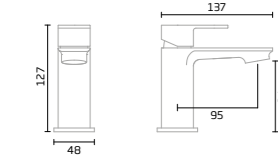

Fuse Mini Basin Mixer