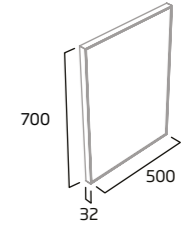

mirror & cabinets

500mm Framed Mirror

- Colour matched to furniture

Gloss White	AM5050.W
Light Grey	AM5050.LG
Stone Grey	AM5050.ST
RRP inc VAT	£132.70