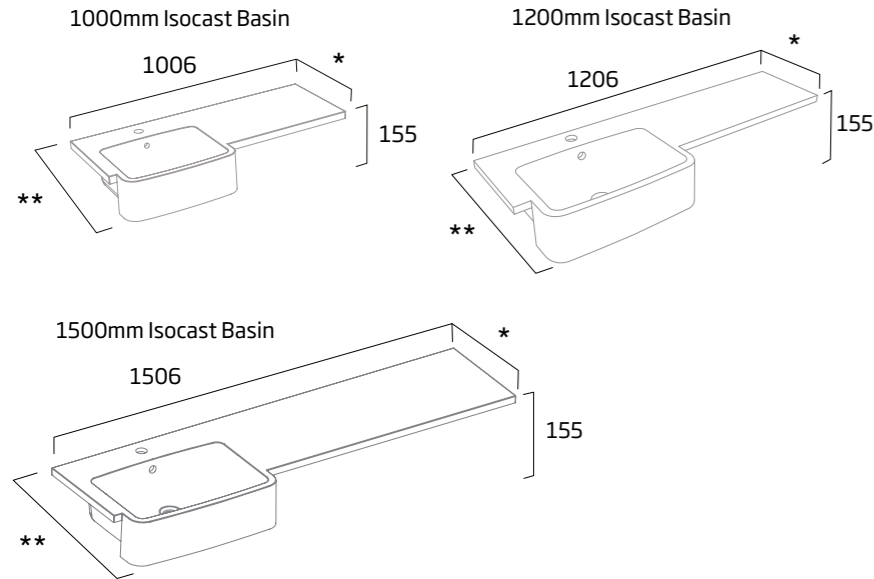

isocast basins

Standard & Slim Depth Left or Right Hand Isocast Basins

- Left or right side basins available in all sizes
- For use with standard or slim depth semi-countertop base units only
- Tap hole is predrilled in all standard depth basins

- Tap hole is undrilled in all slim depth basins
- Instructions for drilling the slim depth basin tap hole are included

- Standard depth 355mm
- Slim depth 220mm

- ** Standard depth with basin 453mm
- ** Slim depth with basin 310mm