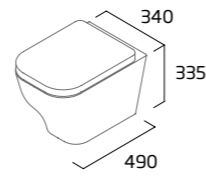

Wall Hung WC

- Concealed fixings for securing to frame
- Fastening holes to sides of WC
- Rimless Easi-Clean design
- Price excludes seat