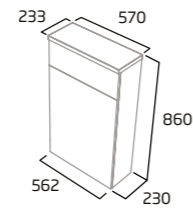

Back to Wall WC Unit

- Removable top and main fascia panels for easy access to cistern
- Gloss white 25mm thick worktop
- See sanitaryware section for back to wall pan and cistern options

Gloss White	AM5623.W
Light Grey	AM5623.LG
Nordic Green	AM5623.NG
Matt Anthracite	AM5623.MG
RRP inc VAT	£297.70