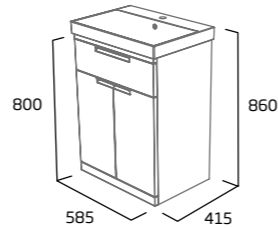

600mm Freestanding Wash Unit

- Soft close doors
- Soft close drawer
- Internal shelf
- See page 25 for bespoke handle choices

Gloss White	PLT6010.W
Light Grey	PLT6010.LG
Midnight Grey	PLT6010.MT
Willow	PLT6010.WL
RRP inc VAT	£575.00