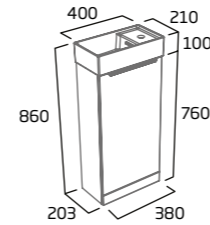

alto product details

furniture units

400mm Freestanding Wash Unit

- Soft close door
- Internal shelf
- Reversible door
- Chrome top mounted handle
- See below for alternative handle choices

Gloss White	ALT400.W
Light Grey	ALT400.LG
Dark Blue	ALT400.KB
Willow	ALT400.WL
Dusky Pink	ALT400.DP
Basalt Wood	ALT400.BT
RRP inc VAT	£176.80