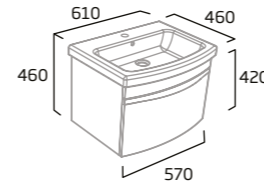

gloss white

light grey

stone grey

5
 year
 guarantee

plan product details

furniture units

600mm Wall Mounted Wash Unit

- Soft close drawer
- Adjustable wall hangers
- Chrome plated handle