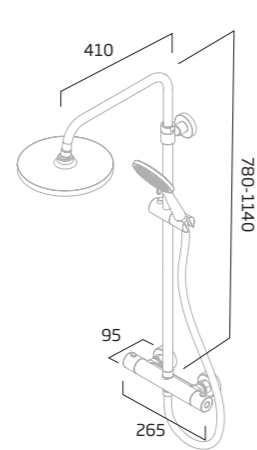

Marine
Dual Function Shower System

Brushed Brass - TR3027
Black - TR3018
Chrome - TR3003