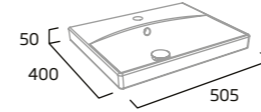

basins

500mm Basin