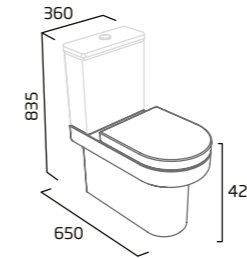

Fully Enclosed Close Coupled WC

- Fully enclosed design
- Concealed fixings for anchoring to floor
- Spigot distance from wall: 190mm

Ceramic	DFFPAN
RRP inc VAT	£208.00