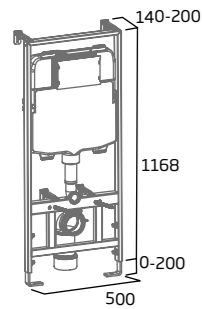

1.17m Wall Hung WC Frame