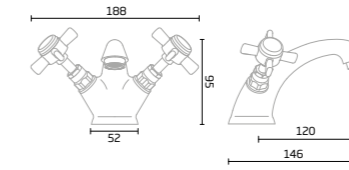

Regatta

Basin Mixer