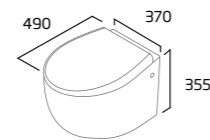

- 460mm comfort height excluding seat
- Rimless Easi-Clean design
- Concealed fixings for anchoring to floor
- Price excludes seat

Ceramic	COCBWPAN
RRP inc VAT	£223.00

Wall Hung WC

- Concealed fixings for securing to frame
- Fastening holes to sides of WC
- Rimless Easi-Clean design
- Price excludes seat