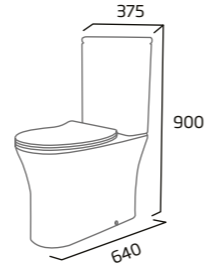

Comfort Height Fully Enclosed Close Coupled WC

- Fully Enclosed Sides
- Rimless Easi-Clean design
- Concealed fixings for anchoring to floor
- For use with Radar WC cistern only
- 460mm pan height excludes seat
- Spigot distance from the wall: 200mm (Price excludes WC seat)

Ceramic	RA645CFP
RRP inc VAT	£380.50