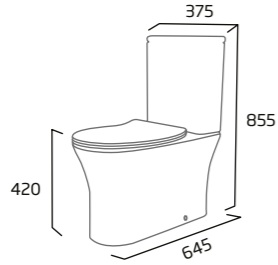

Standard Height Fully Enclosed Close Coupled WC

- Fully enclosed sides
- Rimless Easi-Clean design
- Concealed fixings for anchoring to floor
- For use with Radar WC cistern only
- Spigot distance from wall: 200mm (Price excludes WC seat)

Ceramic	RA645CCP
RRP inc VAT	£320.30