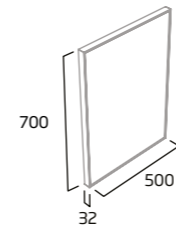

mirrors

500mm Framed Mirror

- Colour matched to furniture

Gloss White	AM5050.W
Light Grey	AM5050.LG
Midnight Grey	AM5050.MT
Willow	AM5050.WL
RRP inc VAT	£132.70