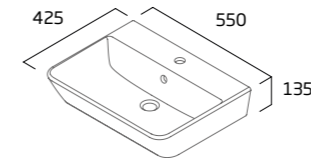

550 Basin

- Monobloc tap hole
- Integrated overflow
- Suitable for use with Serenity pedestal and semi pedestal

Ceramic	SN550SB
RRP inc VAT	£159.60