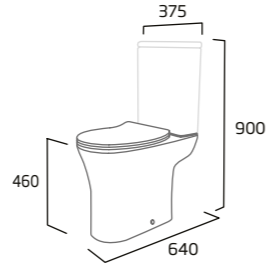

Ceramic	RA645CCP
RRP inc VAT	£320.30

Comfort Height Close Coupled WC

- 120mm open side void
- Rimless Easi-Clean design
- Concealed fixings for anchoring to floor
- For use with Radar WC cistern only
- 460mm pan height excludes seat
- Spigot distance from the wall: 200mm (Price excludes WC seat)