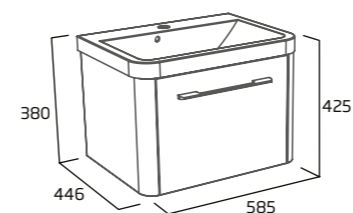

furniture units

600mm Wall Mounted Wash Unit with Drawer

- Soft close drawer

Gloss White	CN6012.W
Anthracite	CN6012.G
Stone Grey	CN6012.ST
Light Grey	CN6012.LG
Dark Blue	CN6012.KB
Nordic Green	CN6012.NG
RRP inc VAT	£338.60