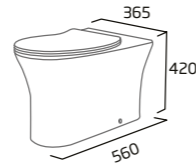

Back To Wall WC

- Concealed fixings for anchoring to floor
- Rimless Easi-Clean design
- For use with Radar WC seat (price excludes seat)

Ceramic	RA560BTW
RRP inc VAT	£279.50