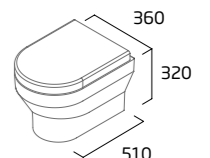

Rimless Wall Hung WC

- Concealed fixings for securing to frame
- Fastening access through seat holes
- Rimless Easi-Clean design
- Price excludes seat

Ceramic	DWHPAN
RRP inc VAT	£199.00