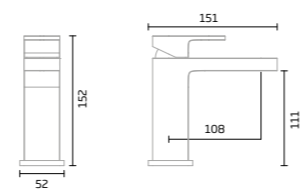

Serve

Basin Mixer