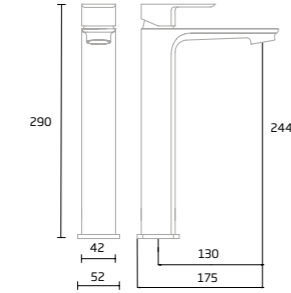

Tall Basin Mixer