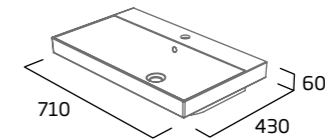

700mm Basin

- Single tap hole
- Integrated overflow

Ceramic	DC12013
RRP inc VAT	£295.00