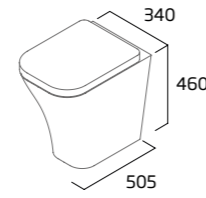

Comfort Height Back To Wall WC

- 460mm comfort height excluding seat
- Rimless Easi-Clean design
- Concealed fixings for anchoring to floor
- Price excludes seat