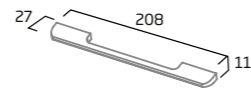

handles

98mm Pull Handle

Black	CONHANSB
RRP inc VAT	£10.00

160mm Cup Handle

Chrome	CNH01C.160
Black	CNH01B.160
RRP inc VAT	£11.90

160mm Pull Handle

Black	CONHANMB
RRP inc VAT	£11.90

320mm Cup Handle