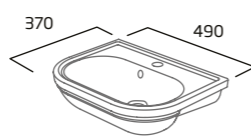

Slim Depth Semi-Countertop Basin 1 Tap Hole