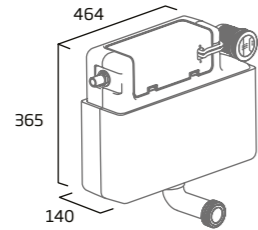

Concealed Dual Flush Cistern
(Side Entry Inlet)