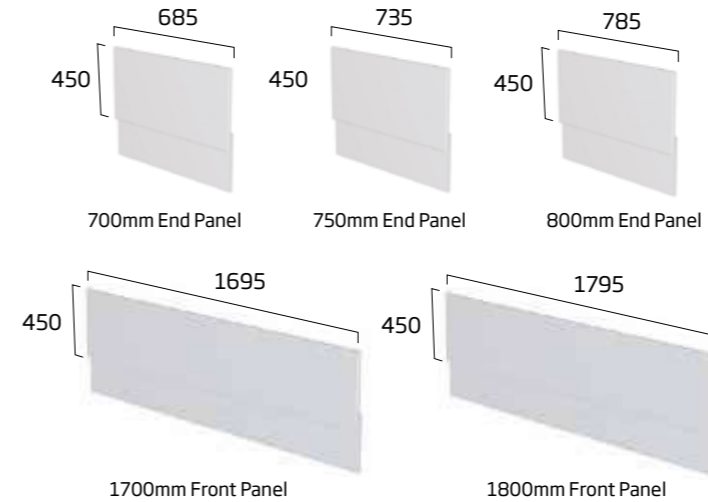

Isocore bath panels

Gloss white isocore bath panels

- Fully waterproof material that doesn't need resealing when cut
- Hygienic polyurethane painted finish
- Supplied with optional plinth to use depending on bath height
- Main panel: 450mm
- Adjustable plinth height: 140mm

Panel Finish	700mm Panel	750mm Panel	800mm Panel
White	DC5002	DC5017	DC5015
RRP inc VAT	£69.70 each	£69.70 each	£75.00 each

Panel Finish	1700mm Panel	1800mm Panel
White	DC5001	DC5016
RRP inc VAT	£129.50 each	£141.00 each