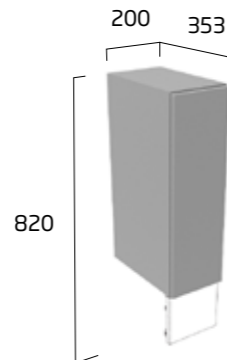

floor cupboards

200mm 1 Door Floor Cupboard with Fascia Door Pack & Carcass

1. Soft close hinges
   - One adjustable shelf
   - Reversible door except Hide
   - 50mm pipe void
2. These products have plain fronted fascia packs

Standard depth 353mm
Slim depth 218mm

Unit Finish	Standard Depth	Slim Depth
Muse		
White	F2033MU.W	F2032MU.W
Stone Grey	F2033MU.ST	F2032MU.ST
Midnight Grey	F2033MU.MT	F2032MU.MT
Fossil	F2033MU.FL	F2032MU.FL
Dark Blue	F2033MU.KB	F2032MU.KB
Nordic Green	F2033MU.NG	F2032MU.NG
Stow		
Stone Grey *	F2033SW.ST	F2032SW.ST
Natural White *	F2033SW.NW	F2032SW.NW
Midnight Grey *	F2033SW.MT	F2032SW.MT
Fossil *	F2033SW.FL	F2032SW.FL
Nordic Green *	F2033SW.NG	F2032SW.NG

Hide	LH Door	RH Door	LH Door	RH Door
White	F2033HDL.W	F2033HDR.W	F2032HDL.W	F2032HDR.W
Midnight Grey	F2033HDL.MT	F2033HDR.MT	F2032HDL.MT	F2032HDR.MT
Nordic Green	F2033HDL.NG	F2033HDR.NG	F2032HDL.NG	F2032HDR.NG
RRP inc VAT	£232.30 each		£224.20 each	

5
year
guarantee

don't forget
to order
your handles
see page 116