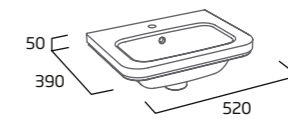

Ceramic	HALS4680
RRP inc VAT	£155.30

400mm Basin - 2 Tap Hole

- Two tap holes
- Integrated overflow
- Chainstay hole

Ceramic	HALD4680
RRP inc VAT	£155.30

500mm Basin - 1 Tap Hole

- Single tap hole
- Integrated overflow