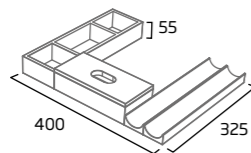

500mm Storage Pack 2

- Removable lid
- For use in 500mm unit top drawer

Solid Wood	R2DIVSET2
RRP inc VAT	£117.70

700mm Storage Pack 3

- Removable lids
- For use in 700mm unit top drawer

Solid Wood	R2DIVSET3
RRP inc VAT	£197.80