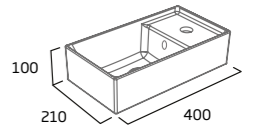

basin

Ceramic Basin

- Single tap hole
- Integrated overflow
- Reversible basin for left or right tap

Ceramic	ALT4080
RRP inc VAT	£117.70