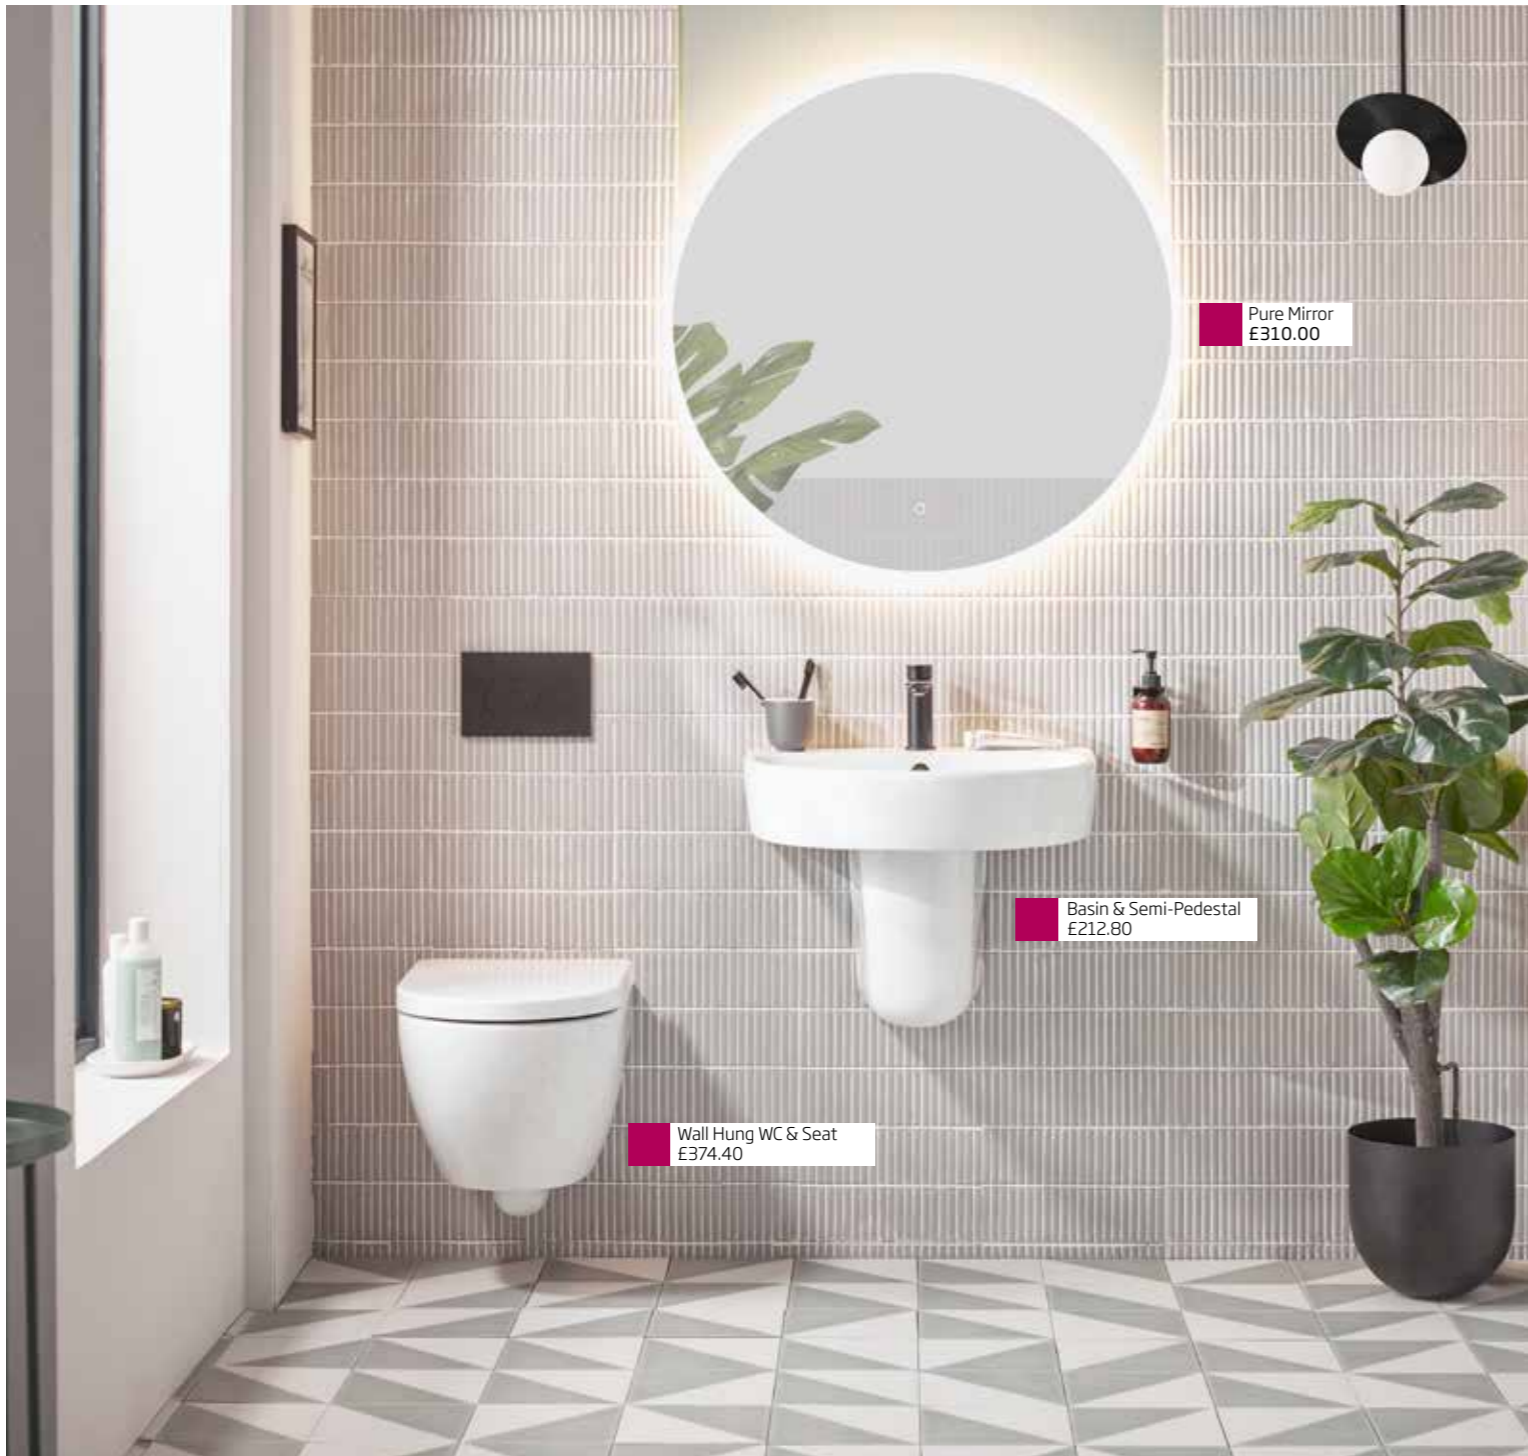

Ceramic	DC14017
RRP inc VAT	£184.90

Soft Close WC Seat

- Top fix design
- Quick release hinges for easy cleaning
- Soft close hinges
- Durable thermoset plastic

White	DC14031
RRP inc VAT	£95.00

Pure Mirror
£310.00

Basin & Semi-Pedestal
£212.80

Wall Hung WC & Seat
£374.40

sky features

Basin

This semi-countertop basin offers generous wash space within a contemporary design and is available in both standard and slim depths. There are also pedestal basin options in either a round or square design to suit your style.

Rimless WC options

Sky WC's have a short projection design, making them also an option for space saving or compact bathrooms. The smooth curves and clean lines create a truly versatile look that can be paired with contemporary furniture. Sky WC's feature Easi-Clean, rimless technology, making them hygienic and easy to clean.

Stylish seat

A thermoset wrapover WC seat with soft close hinges, featuring a push-button quick release hinge for easy cleaning.

Add a modern edge to your bathroom with the stylish design of Sky sanitaryware. Featuring a range of short projection WC's which are ideal for small spaces, without compromising on comfort. With semi-countertop or pedestal basins also available, this range makes a perfect match for any space