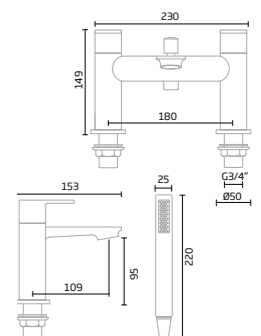

Brushed Brass - TR1107
 Black - TR1095
 Chrome - TR1021

Mini Basin Mixer

Brushed Brass - TR1108
 Black - TR1096
 Chrome - TR1022

Bath Filler

Brushed Brass - TR1110
 Black - TR1098
 Chrome - TR1023

Bath Shower Mixer