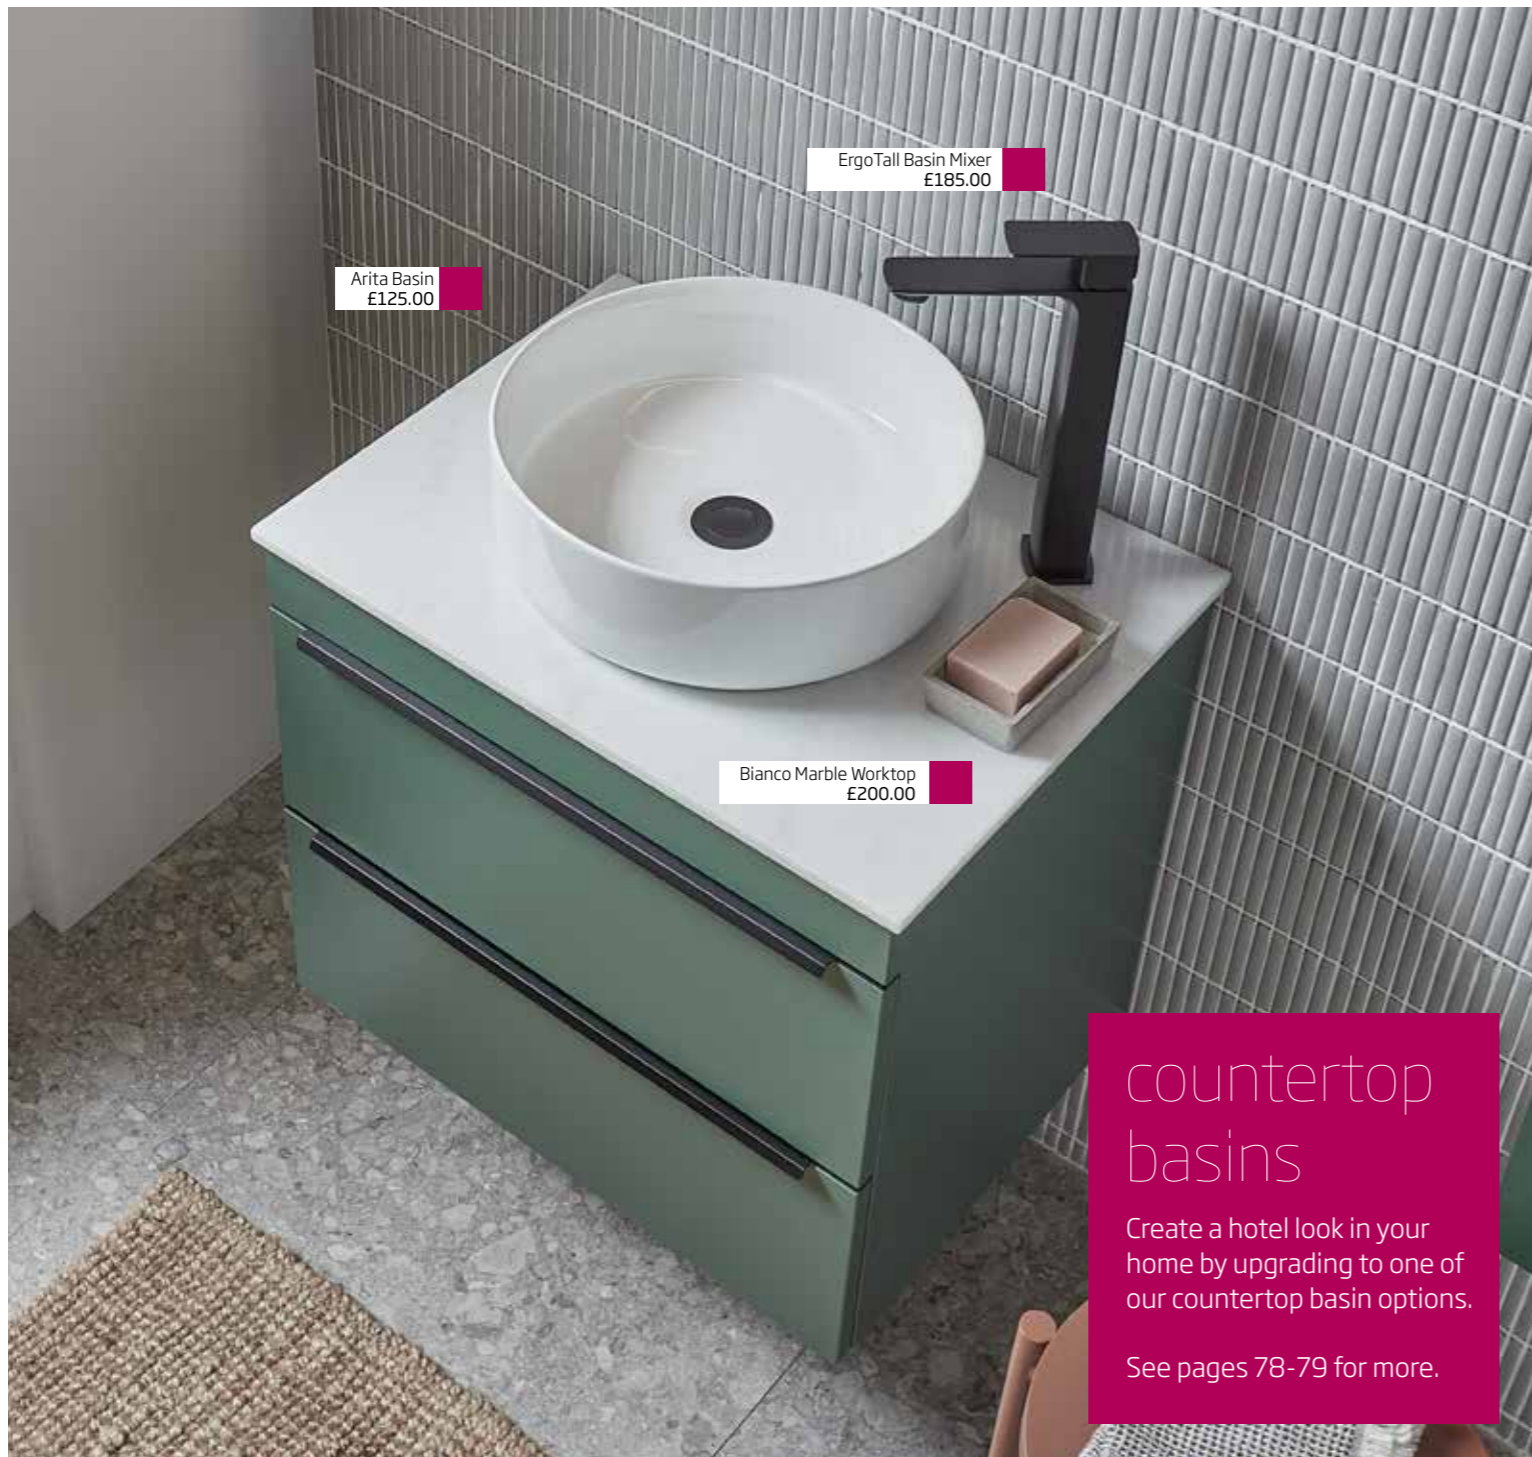

5
year
guarantee

Type 500mm unit with Status basin

Pair the Type furniture range with our sleek Serenity WCs. See pages 144-149 for further details.

countertop
basins

Create a hotel look in your home by upgrading to one of our countertop basin options.