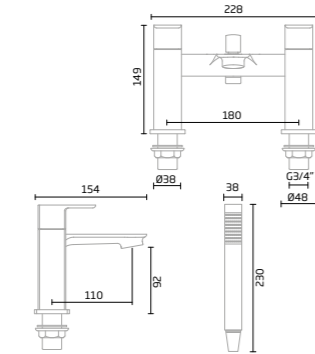

Bath Shower Mixer