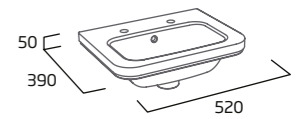

500mm Basin - 2 Tap Hole