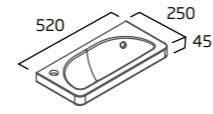

basins

500mm Cloakroom Basin

- Single tap hole
- Right handed tap hole only
- Integrated overflow

Ceramic	CN5080
RRP inc VAT	£155.30