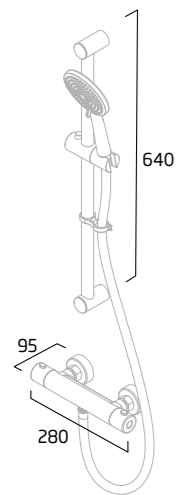

Ashton
Chrome - TR3017

Regatta
Chrome - TR3013

Halcyon
Dual Function Shower System

Halcyon
Chrome - TR3033

Bar Valve Showers

Joy
Single Function Shower System

Chrome - DC3001

Joy
Dual Function Shower System