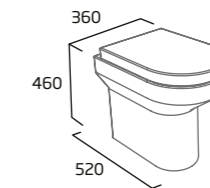

Comfort Height Back To Wall WC

- Pan height excludes seat 460mm
- Contemporary design
- Top fix design for use with debut WC seat (price excludes seat)
- Concealed fixings for anchoring to the floor

Ceramic	DCBWPAN
RRP inc VAT	£223.00