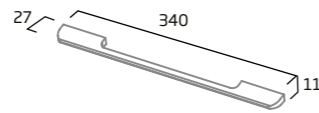

320mm Pull Handle

Black	CONHANLB
RRP inc VAT	£23.60