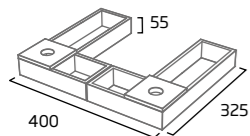

platform product details

storage boxes

500mm Storage Pack 1