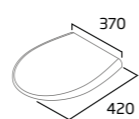

Coast Slim Soft Close Seat

- Top fix design
- Quick release lift off hinges for easy cleaning
- Soft close hinges
- Thermoset plastic

White	COSCTS
RRP inc VAT	£94.90