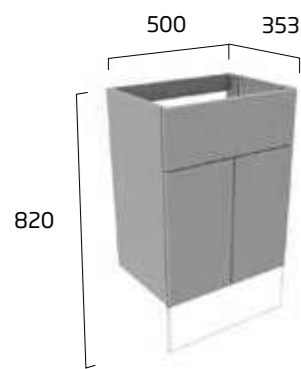

- Soft close hinges
- One adjustable shelf
- Removable back panel for easy pipe access
- 50mm pipe void
- See our sanitaryware range for compatible basins pages 122-173

don't forget to order your handles see page 116