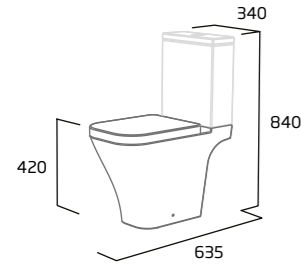

serenity product details

Easi-Clean
rimless hygienic design

10 year
guarantee on ceramic basins & WCs

5 year
guarantee on WC seats

5 year
guarantee on cistern fittings

Standard Height Close Coupled WC

- Spigot distance from wall: 205mm
- 130mm open side
- Rimless Easi-Clean design
- Concealed fixings for anchoring to floor
- Price excludes seat