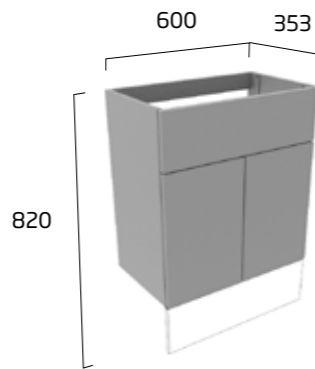

600mm Semi-Countertop Basin Unit with Fascia Door Pack & Carcass

- Soft close hinges
- One adjustable shelf
- Removable back panel for easy pipe access
- 50mm pipe void
- See our sanitaryware range for compatible basins pages 122-173

don't forget to order your handles see page 116

Standard depth 353mm
Slim depth 218mm

Unit Finish	Standard Depth	Slim Depth
Muse		
White	F6013MU.W	F6012MU.W
Stone Grey	F6013MU.ST	F6012MU.ST
Midnight Grey	F6013MU.MT	F6012MU.MT
Fossil	F6013MU.FL	F6012MU.FL
Dark Blue	F6013MU.KB	F6012MU.KB
Nordic Green	F6013MU.NG	F6012MU.NG
Stow		
Stone Grey	F6013SW.ST	F6012SW.ST
Natural White	F6013SW.NW	F6012SW.NW
Midnight Grey	F6013SW.MT	F6012SW.MT
Fossil	F6013SW.FL	F6012SW.FL
Nordic Green	F6013SW.NG	F6012SW.NG
Hide		
Gloss White	F6013HD.W	F6012HD.W
Midnight Grey	F6013HD.MT	F6012HD.MT
Nordic Green	F6013HD.NG	F6012HD.NG
RRP inc VAT	£372.30 each	£364.80 each