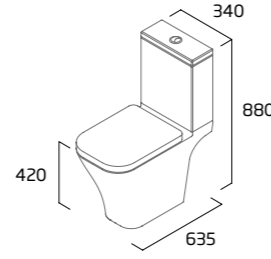

Comfort Height Standard Close Coupled WC

- 460mm comfort height excluding seat
- Spigot distance from wall: 170mm
- 130mm open side
- Rimless Easi-Clean design
- Concealed fixings for anchoring to floor
- Price excludes seat