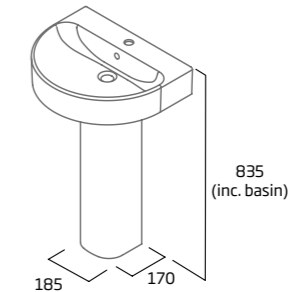

Pedestal

- Suitable for use with Sky 550mm basin

Ceramic	DC14056
RRP inc VAT	£53.20