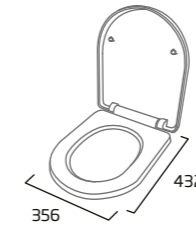

Soft Close WC Seat

- Wrap-over lid design
- Top fix
- Easy lift off quick release hinges
- Chrome soft close hinges
- Suitable for use with Radar pans

White	DSCTS2
RRP inc VAT	£94.90