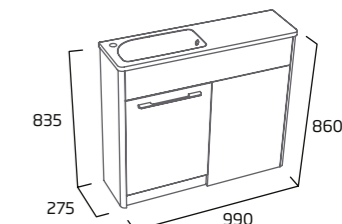

1000mm Freestanding Wash / WC Unit & Isocast Basin - Left

- Soft close door
- Internal shelf
- Chrome handle
- Suitable for all BTW, WC pans, Cisterns and Frames

Gloss White	CNL119.W
Anthracite	CNL119.G
Stone Grey	CNL119.ST
Light Grey	CNL119.LG
Dark Blue	CNL119.KB
Nordic Green	CNL119.NG
RRP inc VAT	£596.60