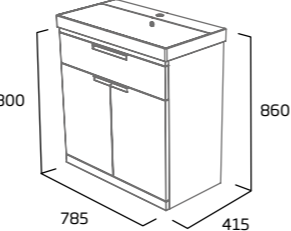

800mm Freestanding Wash Unit

- Soft close doors
- Soft close drawer
- Internal shelf
- See page 25 for bespoke handle choices

Gloss White	PLT8010.W
Light Grey	PLT8010.LG
Midnight Grey	PLT8010.MT
Willow	PLT8010.WL
RRP inc VAT	£642.00