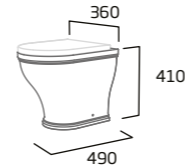

Back To Wall WC