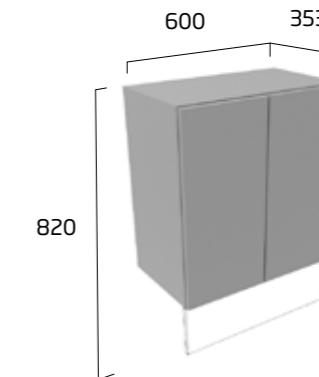

floor cupboards

600mm 2 Door Floor Cupboard with Fascia Door Pack & Carcass

- Soft close hinges
- One adjustable shelf
- Reversible door
- 50mm pipe void

Standard depth 353mm

Unit Finish	Standard Depth
Muse	
White	F6033MU.W
Stone Grey	F6033MU.ST
Midnight Grey	F6033MU.MT
Fossil	F6033MU.FL
Dark Blue	F6033MU.KB
Nordic Green	F6033MU.NG
Stow	
Stone Grey	F6033SW.ST
Natural White	F6033SW.NW
Midnight Grey	F6033SW.MT
Fossil	F6033SW.FL
Nordic Green	F6033SW.NG
Hide	
White	F6033HD.W
Midnight Grey	F6033HD.MT
Nordic Green	F6033HD.NG
RRP inc VAT	£372.30 each

5
year
guarantee

don't forget
to order
your handles
see page 116