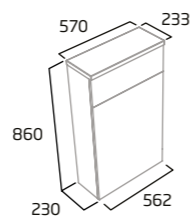

Back to Wall WC Unit