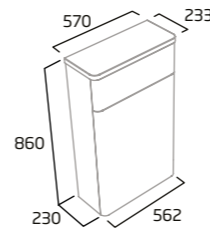

Back to Wall Unit

- Removable top and main fascia panels for easy access to cistern
- Gloss white 25mm thick worktop
- See sanitaryware section for back to wall pan and cistern options

Gloss White	AM5626.W
Light Grey	AM5626.LG
Stone Grey	AM5626.ST
RRP inc VAT	£373.00