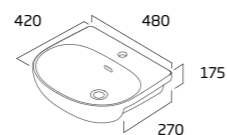

Standard Depth Semi-Countertop Basin