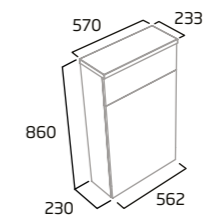

Back to Wall WC Unit

- Removable top and main fascia panels for easy access to cistern
- Gloss white 25mm thick worktop
- See sanitaryware section for back to wall pan and cistern options

Gloss White	AM5623.W
Light Grey	AM5623.LG
Dark Blue	AM5623.KB
Willow	AM5623.WL
Basalt Wood	AM5623.BT
RRP inc VAT	£297.70