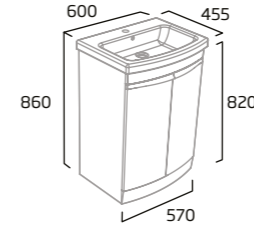

600mm Freestanding Wash Unit

- Soft close doors
- Internal shelf
- Chrome plated handle

Gloss White	PL6010.W
Light Grey	PL6010.LG
Stone Grey	PL6010.ST
RRP inc VAT	£596.60