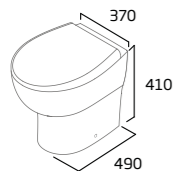

Back To Wall WC