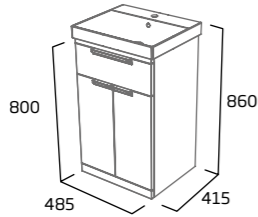

500mm Freestanding Wash Unit

- Soft close doors
- Soft close drawer
- Internal shelf
- See page 25 for bespoke handle choices

Gloss White	PLT5010.W
Light Grey	PLT5010.LG
Midnight Grey	PLT5010.MT
Willow	PLT5010.WL
RRP inc VAT	£542.80