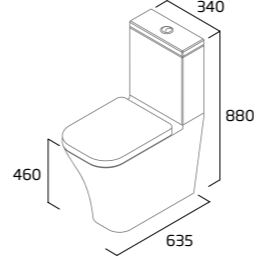

- 460mm comfort height excluding seat
- Spigot distance from wall: 170mm
- 130mm open side
- Rimless Easi-Clean design
- Concealed fixings for anchoring to floor
- Price excludes seat

Comfort Height Fully Enclosed Close Coupled WC