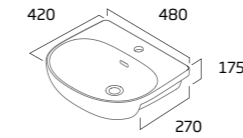

Standard Depth Semi-Countertop Basin