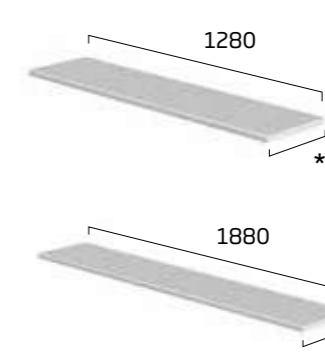

strata solid surface worktops

1280mm & 1880mm Strata Solid Surface Worktops

- Solid surface
- Can be easily cut to size / shape

* Standard depth 365mm

* Slim depth 230mm

Worktop Finish	Standard Depth	Slim Depth
1280mm strata solid surface worktop		
Galactic Black	F3W12A.GA	F2W12A.GA
Grey Quartz	F3W12A.GQ	F2W12A.GQ
Arctic White	F3W12A.AR	F2W12A.AR
Carrara	F3W12A.CA	F2W12A.CA
RRP inc VAT	£455.80 each	£319.20 each
1880mm strata solid surface worktop		
Galactic Black	F3W18A.GA	F2W18A.GA
Grey Quartz	F3W18A.GQ	F2W18A.GQ
Arctic White	F3W18A.AR	F2W18A.AR
Carrara	F3W18A.CA	F2W18A.CA
RRP inc VAT	£580.50 each	£463.30 each