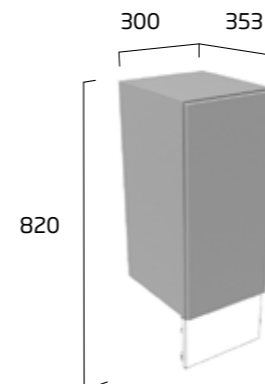

floor cupboards

300mm 1 Door Floor Cupboard with Fascia Door Pack & Carcass

- Soft close hinges
- One adjustable shelf
- Reversible door except Hide
- 50mm pipe void

Standard depth 353mm
Slim depth 218mm

Unit Finish	Standard Depth	Slim Depth
Muse		
White	F3033MU.W	F3032MU.W
Stone Grey	F3033MU.ST	F3032MU.ST
Midnight Grey	F3033MU.MT	F3032MU.MT
Fossil	F3033MU.FL	F3032MU.FL
Dark Blue	F3033MU.KB	F3032MU.KB
Nordic Green	F3033MU.NG	F3032MU.NG
Stow		
Stone Grey	F3033SW.ST	F3032SW.ST
Natural White	F3033SW.NW	F3032SW.NW
Midnight Grey	F3033SW.MT	F3032SW.MT
Fossil	F3033SW.FL	F3032SW.FL
Nordic Green	F3033SW.NG	F3032SW.NG

Hide	LH Door	RH Door	LH Door	RH Door
White	F3033HDL.W	F3033HDR.W	F3032HDL.W	F3032HDR.W
Midnight Grey	F3033HDL.MT	F3033HDR.MT	F3032HDL.MT	F3032HDR.MT
Nordic Green	F3033HDL.NG	F3033HDR.NG	F3032HDL.NG	F3032HDR.NG
RRP inc VAT	£253.90 each		£242.60 each	

don't forget
to order
your handles
see page 116