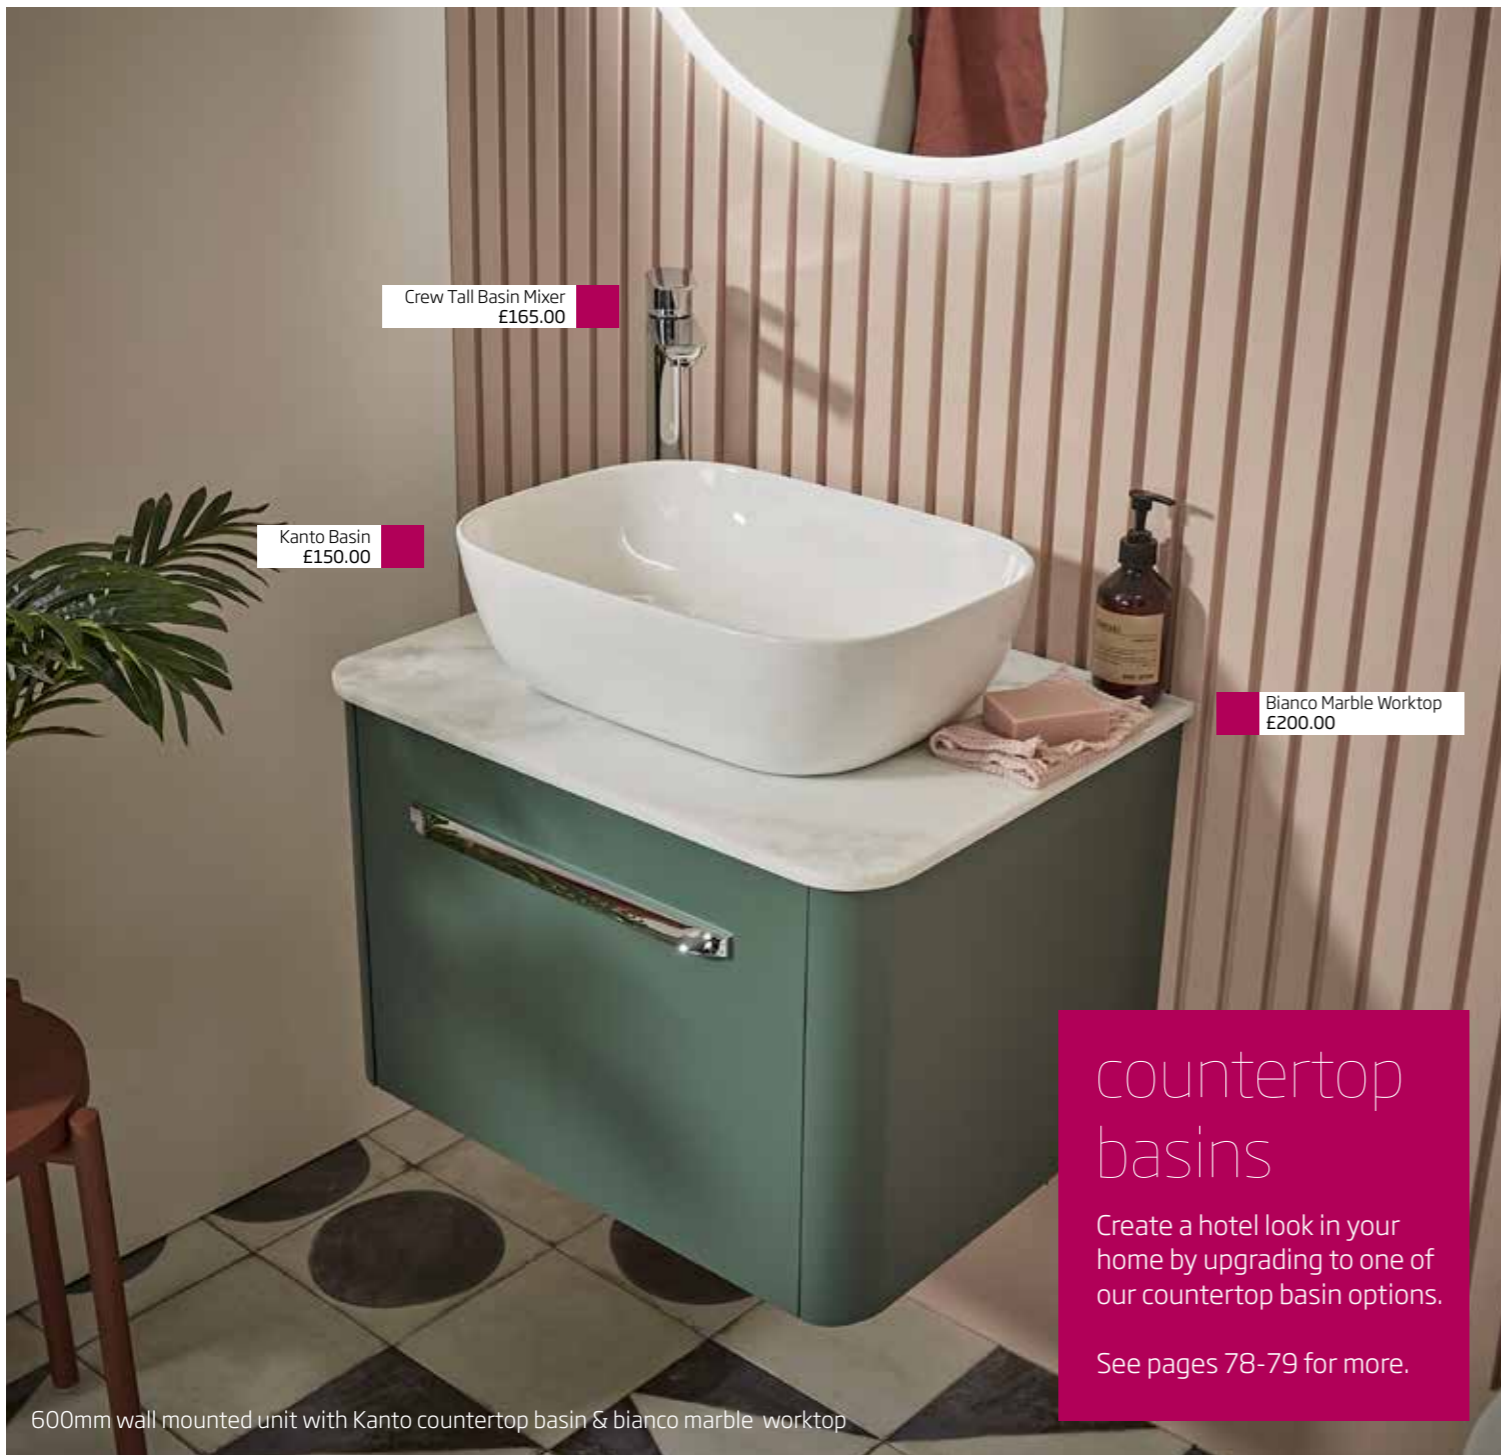

Crew Tall Basin Mixer
£165.00

Kanto Basin
£150.00

Bianco Marble Worktop
£200.00

countertop
basins

Create a hotel look in your home by upgrading to one of our countertop basin options.

See pages 78-79 for more.

600mm wall mounted unit with Kanto countertop basin & bianco marble worktop