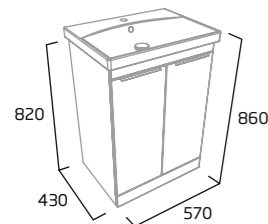

600mm Freestanding 2 Door Wash Unit