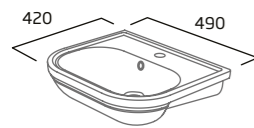

Semi-Countertop Basin 1 Tap Hole