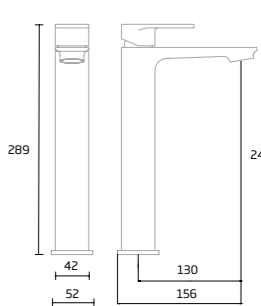

Tall Basin Mixer

Brushed Brass - TR1109
Black - TR1097
Chrome - TR1088