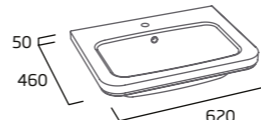

Ceramic	HALS5480
RRP inc VAT	£200.40

500mm Basin - 2 Tap Hole

- Two tap holes
- Integrated overflow
- Chainstay hole

Isocast	HALD5480
RRP inc VAT	£200.40

600mm Basin - 1 Tap Hole

- Single tap hole
- Integrated overflow