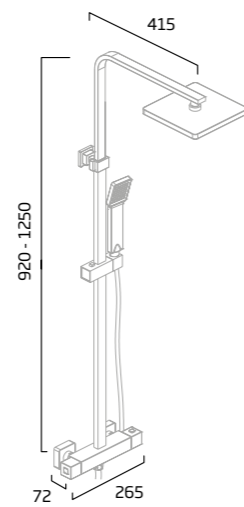

Harbour
Dual Function Shower System

Brushed Brass - TR3028
Black - TR3026
Chrome - TR3004