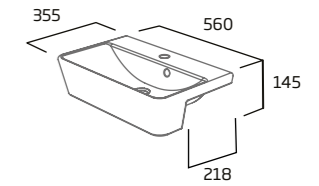

Slim Depth Semi-Countertop Basin 1 Tap Hole

- Contemporary design
- Suitable for slim depth furniture
- Supplied with cutting template for worktop and fascia
- Monobloc tap hole
- Minimum furniture depth 218mm

Ceramic	DC14003
RRP inc VAT	£184.90

Ceramic	SN620CCP
RRP inc VAT	£290.20

Ceramic	SN620CFP
RRP inc VAT	£320.30

Ceramic	SN620CHP
RRP inc VAT	£348.30

Ceramic	SN620CHFP
RRP inc VAT	£380.50