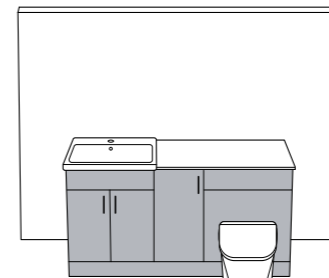

1200mm Fitted Furniture Runs