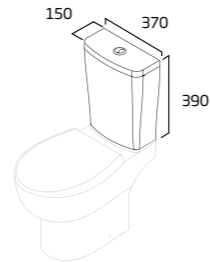

Standard WC Cistern