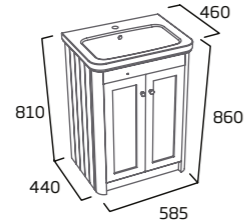

600mm Freestanding Wash Unit