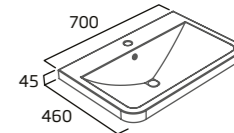

500mm Basin

- Single tap hole
- Integrated overflow

Ceramic	CN5480
RRP inc VAT	£207.40

600mm Basin

- Single tap hole
- Integrated overflow

Ceramic	CN6080
RRP inc VAT	£224.60

700mm Basin

- Single tap hole
- Integrated overflow