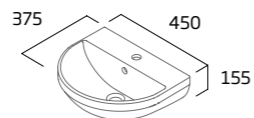

450mm Basin