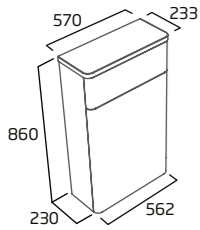

auxillary

Back to Wall WC Unit

- Removable top and main fascia panels for easy access to cistern
- Gloss white 25mm thick worktop
- See sanitaryware section for back to wall pan and cistern options

Gloss White	AM5626.W
Anthracite	AM5626.G
Stone Grey	AM5626.ST
Light Grey	AM5626.LG
Dark Blue	AM5626.KB
Nordic Green	AM5626.NG
RRP inc VAT	£373.00