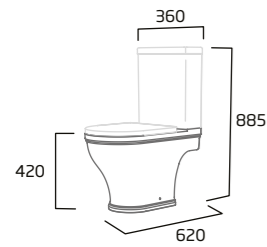

langford product details

Easi-Clean rimless hygienic design	10 year guarantee on ceramic basins & WCs	5 year guarantee on WC seats	5 year guarantee on cistern fittings
--	--	---	---

Standard Height Close Coupled WC