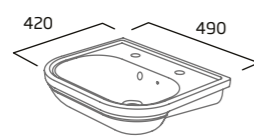

Semi-Countertop Basin 2 Tap Hole