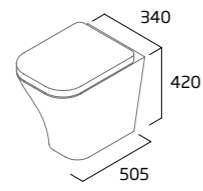

Back To Wall WC

- Rimless Easi-Clean design
- Concealed fixings for anchoring to floor
- Price excludes seat