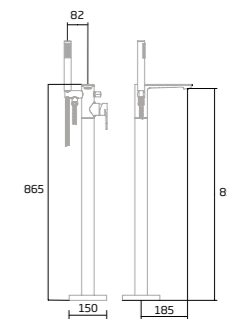

Freestanding Bath Shower Mixer

Brushed Brass - TR1112
Black - TR1100
Chrome - TR1087