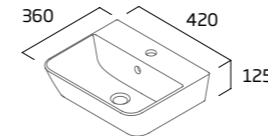

420mm Basin

- Monobloc tap hole
- Integrated overflow
- Suitable for use with Serenity pedestal and semi pedestal

Ceramic	SN420SB
RRP inc VAT	£120.00