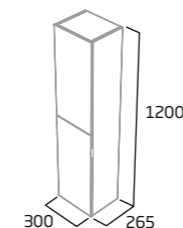

300mm Wall Column

- Soft close doors
- 3 x internal shelf (non adjustable)
- Reversible doors

Gloss White	AM3041.W
Light Grey	AM3041.LG
Stone Grey	AM3041.ST
RRP inc VAT	£247.70