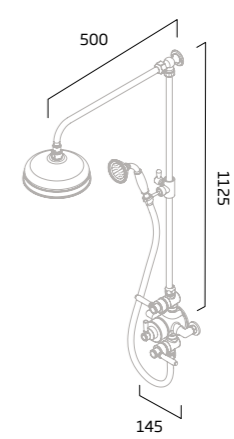

Halcyon
Dual Function Shower System

Halcyon
Brushed Brass - TR3035
Chrome - TR3034