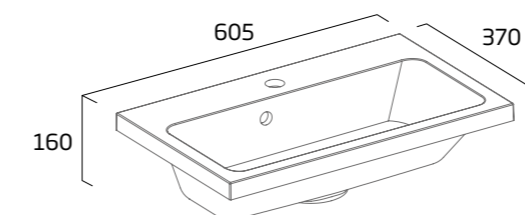

isocast club inline basin

consider your configuration

Club inline is designed to be flexible and work with you. Below are some typically popular layout examples, to give you an idea of how inline could be used in your space.