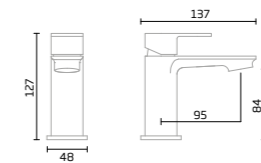

Mini Basin Mixer

Brushed Brass - TR1108
Black - TR1096
Chrome - TR1022