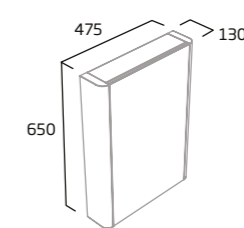

Ceramic	PL6080
RRP inc VAT	£201.00

mirror & cabinets

500mm Framed Mirror

- Colour matched to furniture

Gloss White	AM5050.W
Light Grey	AM5050.LG
Stone Grey	AM5050.ST
RRP inc VAT	£132.70

mirror & cabinets

475mm Single Door Cabinet