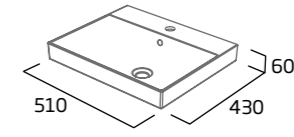

500/600mm Platform LED Mirror

- LED technology
- Demister Pad
- Touch control for on/off

500mm	PLM050
RRP inc VAT	£320.30
600mm	PLM060
RRP inc VAT	£357.90

basins

500mm Basin

- Single tap hole
- Integrated overflow