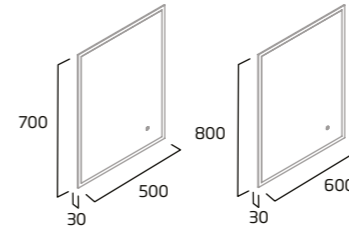

500/600mm Platform LED Mirror

- LED technology
- Demister Pad
- Touch control for on/off

500mm	PLM050
RRP inc VAT	£320.30
600mm	PLM060
RRP inc VAT	£357.90

basins

500mm Basin

- Single tap hole
- Integrated overflow