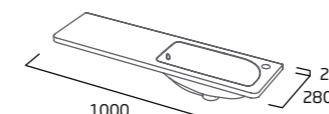

Ceramic	CN7080
RRP inc VAT	£241.80

1000mm Isocast Basin - Left

- Single tap hole
- Left side basin
- Integrated overflow

Isocast	CNL180IS
RRP inc VAT	£267.60

1000mm Isocast Basin - Right

- Single tap hole
- Right side basin
- Integrated overflow