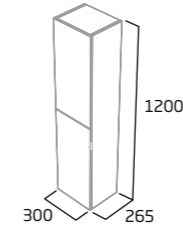

300mm Wall Column

- Soft close doors
- 3 x internal shelf (non adjustable)
- Reversible doors
- No handle required

Gloss White	AM3041.W
Light Grey	AM3041.LG
Midnight Grey	AM3041.MT
Willow	AM3041.WL
RRP inc VAT	£247.70