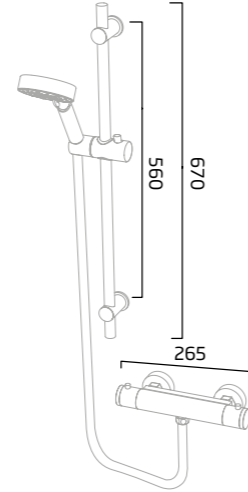

Chrome - DC3003

Joy
Dual Function Shower System

Black - TR3038
Chrome - DC3004

Spirit
Dual Function Shower System

Chrome - TR3037

Bar Valve Showers

Awake
Single Function Shower System

Chrome - TR3002