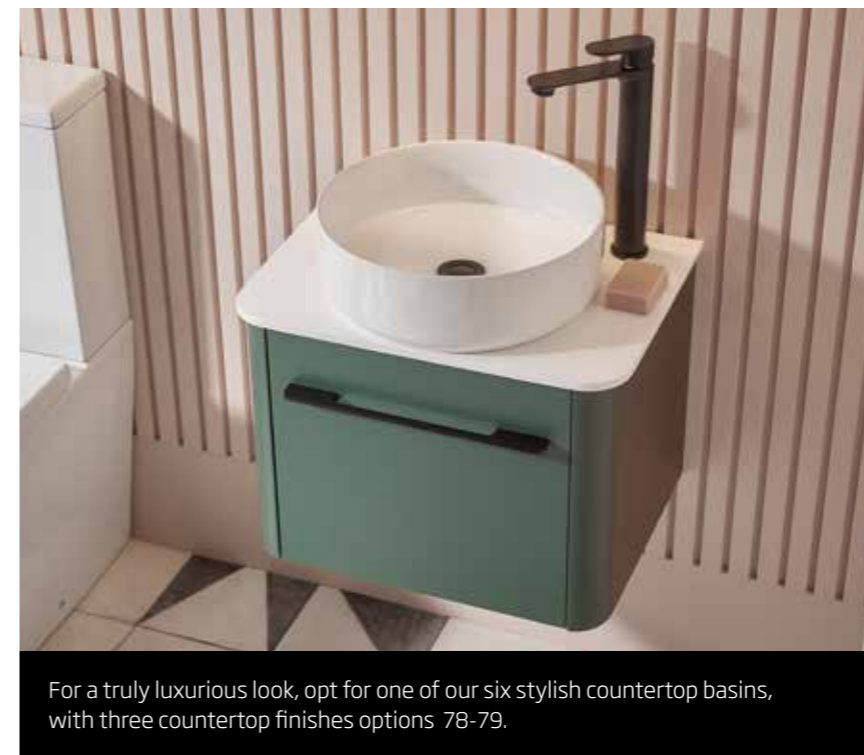

contour finishes

- gloss white
- anthracite
- stone grey
- light grey
- dark blue
- nordic green

5
year
guarantee

For a truly luxurious look, opt for one of our six stylish countertop basins, with three countertop finishes options 78-79.