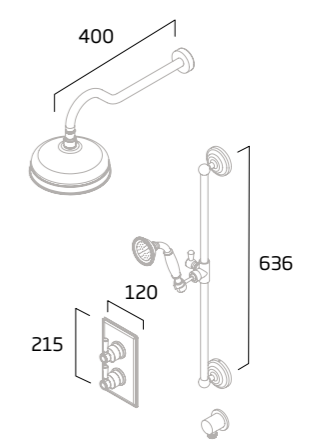

Halcyon
Dual Function Shower System

Halcyon
Chrome - TR3033