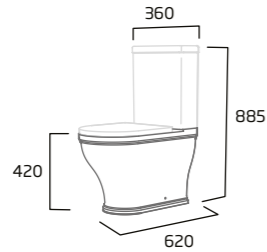

Fully Enclosed Close Coupled WC