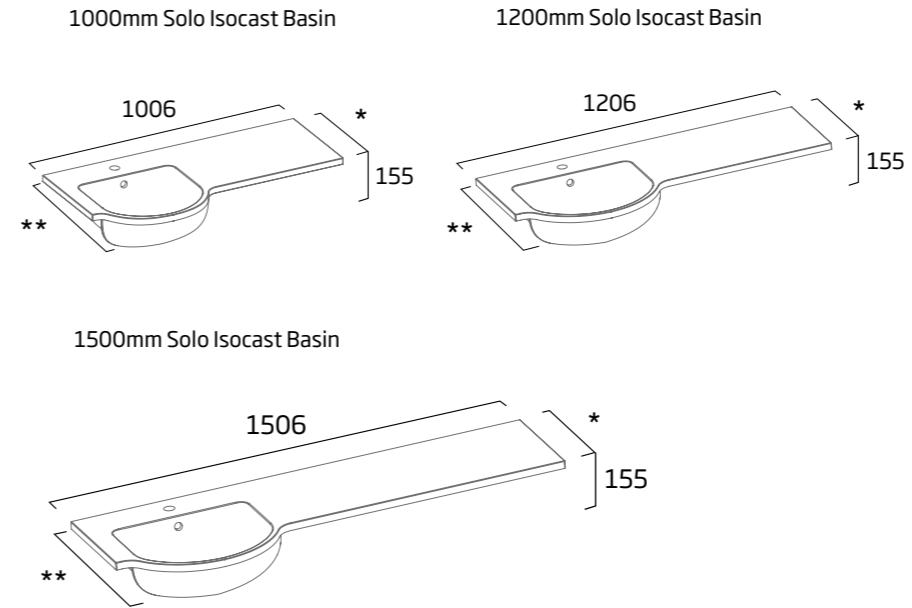

solo isocast basins

Standard & Slim Depth Left or Right Hand Isocast Basins

- Left or right side basins available in all sizes
- For use with standard or slim depth semi-countertop base units only
- Tap hole is predrilled in all standard depth basins
- Tap hole is undrilled in all slim depth basins Instructions for drilling the slim depth basin tap hole are included
- Furniture fascia cutting template instructions included with basin.

- Standard depth 365mm
- Slim depth 230mm

- ** 1006mm Standard depth with basin 508mm
- ** 1006mm Slim depth with basin 388mm

- ** 1206mm & 1506mm Standard depth with basin 528mm
- ** 1206mm & 1506mm Slim depth with basin 388mm

Important note: Solo slim basins are only compatible for installations with a low profile plumbing bottle trap (P-Trap).

Due to an internal brace position a standard bottle trap clashes/causes the basin not to fit correctly on the furniture top surface.

Basin Finish	Standard Depth	Slim Depth	RRP inc VAT

1000mm Isocast Basins - For Use With 500mm Semi-Countertop Base Units Only

Isocast	IS1002S.L - Left Side Basin	IS1002SM.L - Left Side Basin	£391.30 each
Isocast	IS1002S.R - Right Side Basin	IS1002SM.R - Right Side Basin	

1200mm Isocast Basins - For Use With 600mm Semi-Countertop Base Units Only

Isocast	IS1202S.L - Left Side Basin	IS1200SM.L - Left Side Basin	£430.00 each
Isocast	IS1202S.R - Right Side Basin	IS1200SM.R - Right Side Basin	

1500mm Isocast Basins - For Use With 600mm Semi-Countertop Base Units Only

Isocast	IS1500S.L - Left Side Basin	IS1502SM.L - Left Side Basin	£513.80 each
Isocast	IS1500S.R - Right Side Basin	IS1502SM.R - Right Side Basin	

Basin Finish	Standard Depth	Slim Depth	RRP inc VAT

1000mm Solo Isocast Basins - For Use With 500mm Semi-Countertop Base Units Only

Isocast	S01002S.L - Left Side Basin	S01002SM.L - Left Side Basin	£391.30 each
Isocast	S01002S.R - Right Side Basin	S01002SM.R - Right Side Basin	

1200mm Solo Isocast Basins - For Use With 600mm Semi-Countertop Base Units Only

Isocast	S01202S.L - Left Side Basin	S01200SM.L - Left Side Basin	£430.00 each
Isocast	S01202S.R - Right Side Basin	S01200SM.R - Right Side Basin	

1500mm Solo Isocast Basins - For Use With 600mm Semi-Countertop Base Units Only

Isocast	S01500S.L - Left Side Basin	S01502SM.L - Left Side Basin	£513.80 each
Isocast	S01500S.R - Right Side Basin	S01502SM.R - Right Side Basin