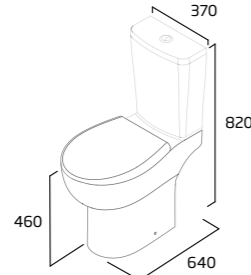

Comfort Height Close Coupled WC