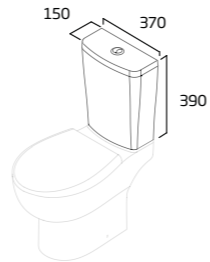

Standard WC Cistern with Contactless Flush