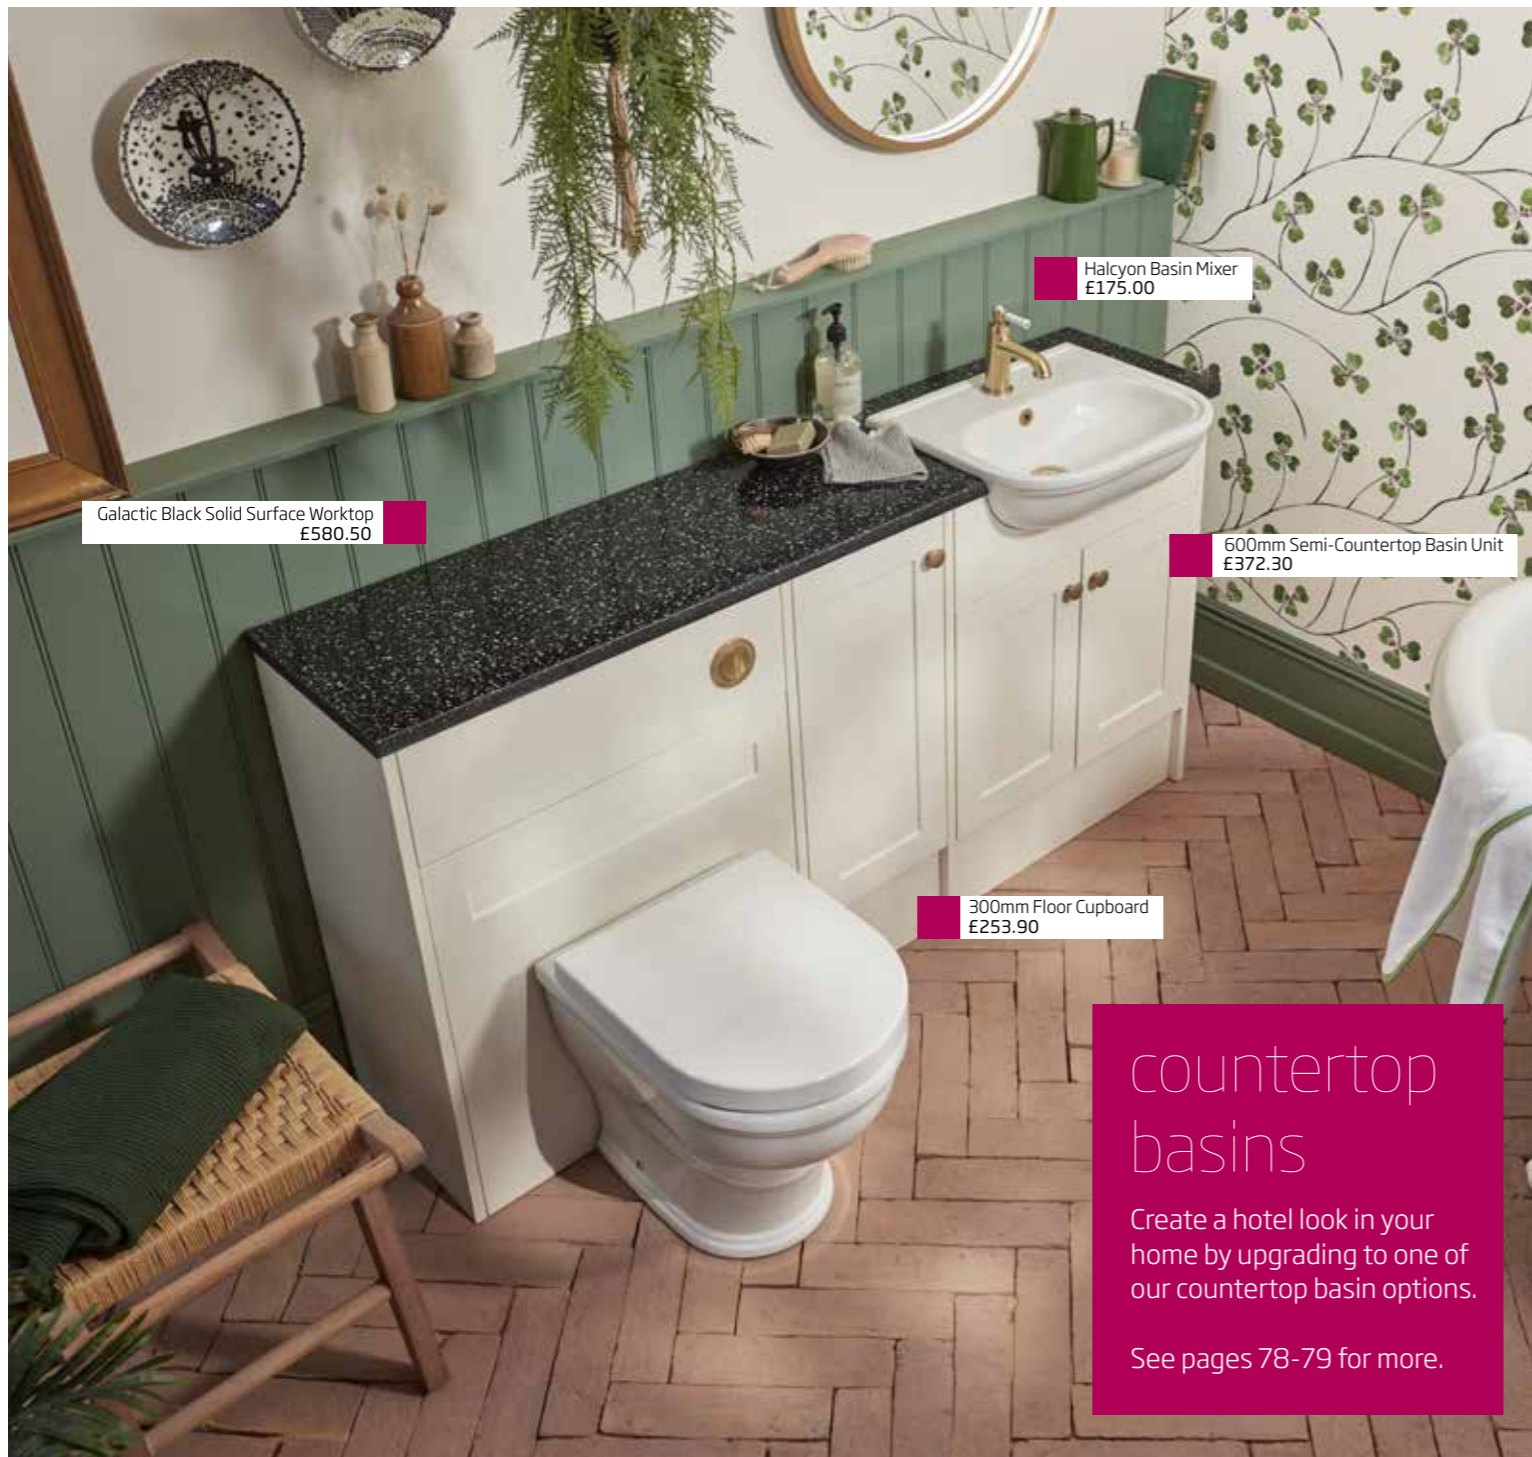

600mm Wall Cupboard
£326.10

Stealth Mirror
£389.00

600mm Semi-Countertop Basin Unit
£372.30

300mm Floor Cupboard
£253.90

Nordic green finish shown (standard depth)

stow fitted furniture

Bring a touch of classic design to your bathroom with our Stow furniture range. Available in timeless, muted finishes like natural white, stone grey and fossil which complement the elegant shaker design. Or opt for moody midnight grey or fresh nordic green for a more dramatic look.

stow finishes

natural white

stone grey

midnight grey

fossil

nordic green

5
year
guarantee

Langford WCs perfectly complement Stow fitted furniture, for further details on the Langford range see pages 132-137.

stow fitted furniture

Galactic Black Solid Surface Worktop
£580.50

Halcyon Basin Mixer
£175.00

600mm Semi-Countertop Basin Unit
£372.30

300mm Floor Cupboard
£253.90

countertop
basins

Create a hotel look in your home by upgrading to one of our countertop basin options.