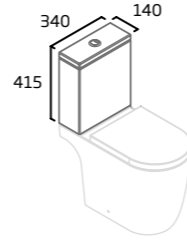

- For use with Sky fully enclosed & open back WC pan
- 6/4L Dual Flush
- Chrome button
- Air gap technology

Ceramic	SN63CCC-SEN
RRP inc VAT	£223.00

Soft Close WC Seat

- Wrap over lid design
- Top Fix design
- Easy one button quick release hinges
- Chrome soft close hinges
- Durable thermostet plastic