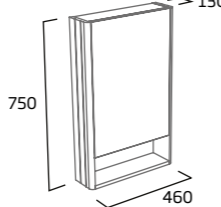

Single Door Mirrored Cabinet

- Soft close door
- Two internal shelves
- Left hand hinge

Natural White	HALCAB44.NW
Stone Grey	HALCAB44.SG
Midnight Grey	HALCAB44.MT
Nordic Green	HALCAB44.NG
Powder Blue	HALCAB44.PB
RRP inc VAT	£209.60