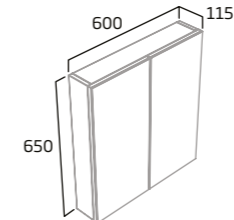

600mm Double Door Cabinet

- Soft close doors
- Adjustable internal shelf

Gloss White	CNCAB60W
Anthracite	CNCAB60A
Stone Grey	CNCAB60SG
Light Grey	CNCAB60LG
Dark Blue	CNCAB60KB
Nordic Green	CNCAB60NG
RRP inc VAT	£287.00