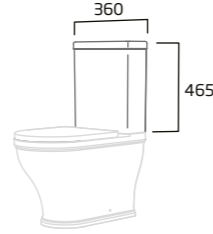

Standard WC Cistern