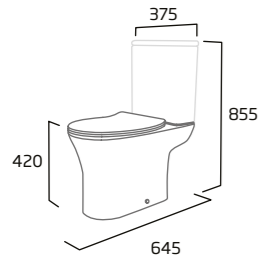

Standard Height Close Coupled WC

- 120mm open side void
- Rimless Easi-Clean design
- Concealed fixings for anchoring to floor
- For use with Radar WC cistern only
- Spigot distance from wall: 205mm (Price excludes WC seat)