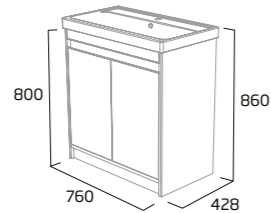

800mm Freestanding Wash Unit

- Soft close doors
- Internal shelf
- See page 15 for bespoke handle choices

Gloss White	STA8010.W
Light Grey	STA8010.LG
Nordic Green	STA8010.NG
Matt Anthracite	STA8010.MG
RRP inc VAT	£545.00