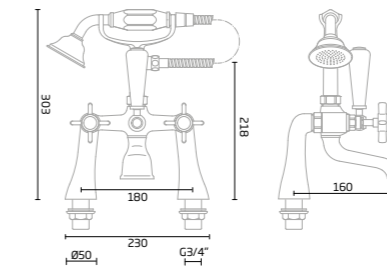

Bath Shower Mixer

Chrome -TR1058