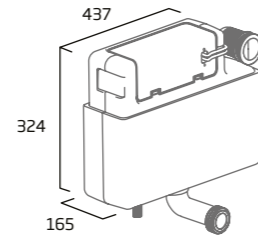

Comfort Height Cistern