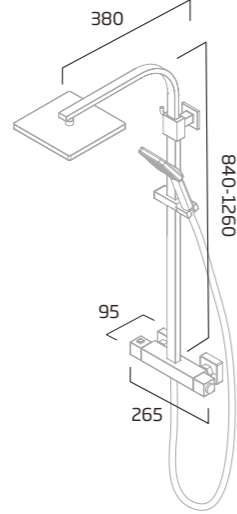

Chrome - DC3003

Joy
Dual Function Shower System

Black - TR3038
Chrome - DC3004

Spirit
Dual Function Shower System

Chrome - TR3037

Bar Valve Showers

Awake
Single Function Shower System

Chrome - TR3002