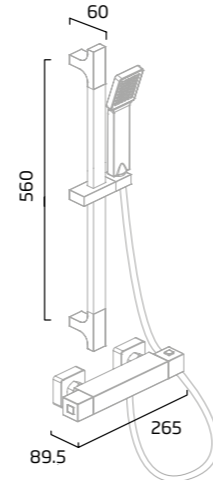

Arctic
Single Function Shower System

Chrome - TR3005