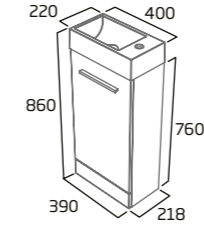

400mm Freestanding Wash Unit Including Isocast Basin