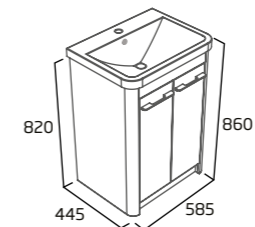

600mm Freestanding Wash Unit

- Soft close doors
- Internal shelf

Gloss White	CN6010.W
Anthracite	CN6010.G
Stone Grey	CN6010.ST
Light Grey	CN6010.LG
Dark Blue	CN6010.KB
Nordic Green	CN6010.NG
RRP inc VAT	£446.10