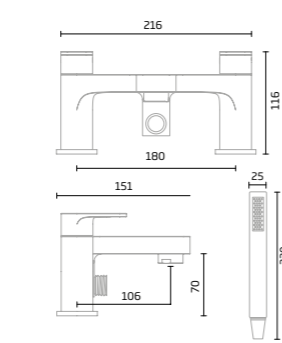

Bath Shower Mixer