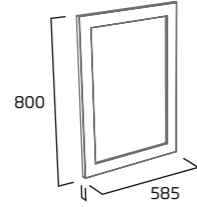

Halcyon 585mm Mirror