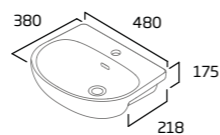

Slim Depth Semi-Countertop Basin