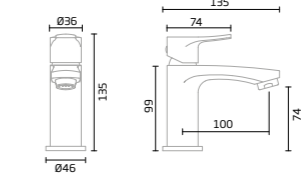

Mini Basin Mixer