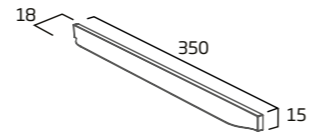

handles

98mm Pull Handle

Black	CONHANSB
RRP inc VAT	£10.00

160mm Cup Handle

Chrome	CNH01C.160
Black	CNH01B.160
RRP inc VAT	£11.90

160mm Pull Handle

Black	CONHANMB
RRP inc VAT	£11.90

320mm Cup Handle