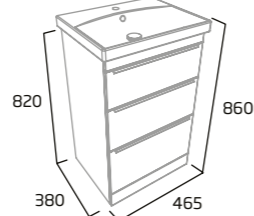

500mm Freestanding 3 Door Wash Unit