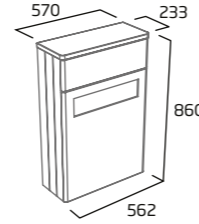

Back to Wall WC Unit