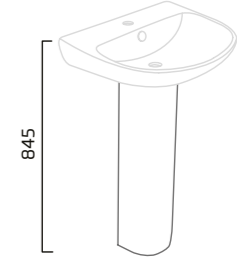

Pedestal

- Use with 550mm basin

Ceramic	PE100S
RRP inc VAT	£62.60