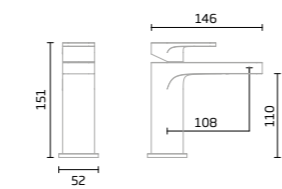

Act

Basin Mixer