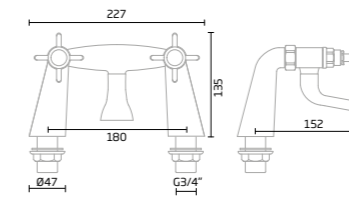

Bath Filler

Chrome -TR1057