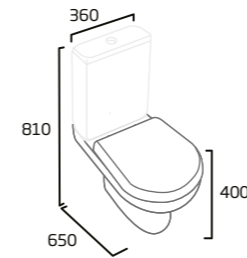

Rimless Standard Close Coupled WC

- 110mm side void
- Top fix design for use with debut WC seat (price excludes seat)
- Concealed fixings for anchoring to the floor
- Spigot distance from wall: 160mm

Ceramic	DCCPAN
RRP inc VAT	£176.80