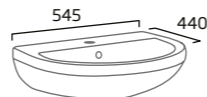

540mm Basin