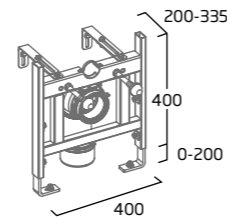

0.4m WC/Bidet Frame

- Compact half height WC frame suitable for use in narrow back to wall units including 500mm wide
- For use with Torrent, Cascade or comfort height cisterns.
- Can also be used for bidets
- S200mm height adjustment

	TR9018
RRP inc VAT	£149.40