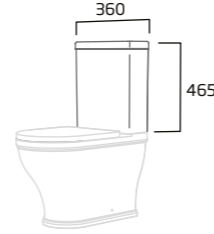

Standard WC Cistern with Contactless Flush