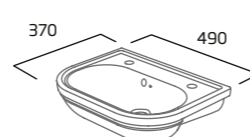

Slim Depth Semi-Countertop Basin 2 Tap Hole