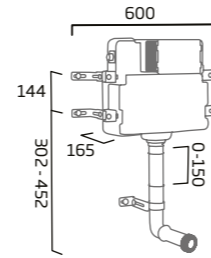

In-Wall Cistern