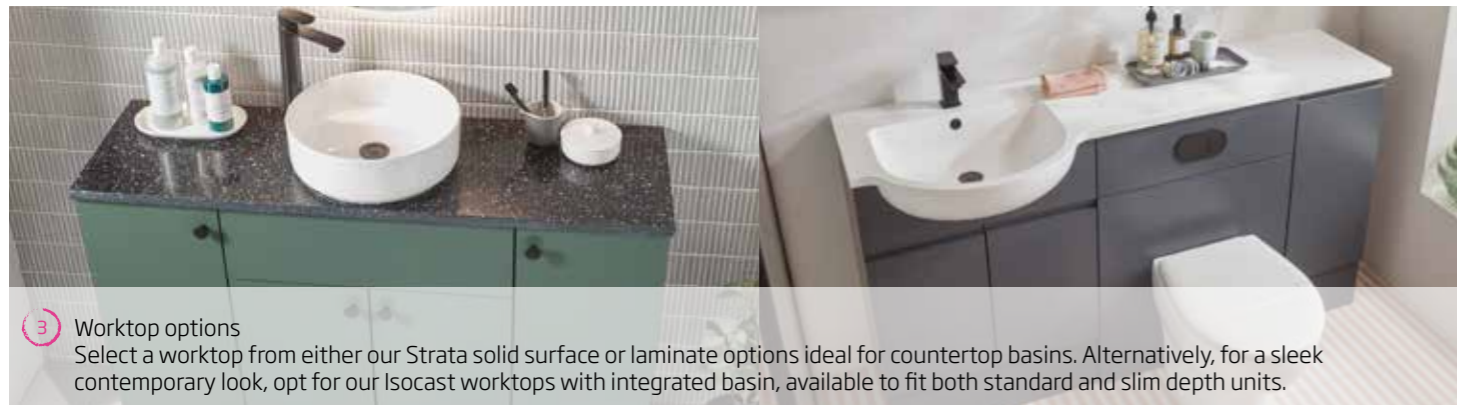

countertop basins & worktops

fitted furniture

How to order your fitted furniture

R2 fitted furniture will create a unified look in your bathroom as well as maximise the available space to give you lots of storage. Fresh contemporary finishes and a choice of worktop and basin options offer the flexibility to create the perfect solution to suit your style. It's very straightforward to design and plan your new bathroom - simply follow our step by step guide and use the following few pages for inspiration.

- 2** Handle options
Choose your handle style from the 12 available options.

- 3** Worktop options
Select a worktop from either our Strata solid surface or laminate options ideal for countertop basins. Alternatively, for a sleek contemporary look, opt for our Isocast worktops with integrated basin, available to fit both standard and slim depth units.