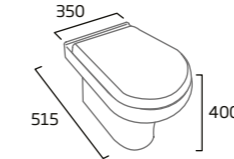

Back To Wall WC

- Contemporary design
- Top fix design for use with debut WC seat (price excludes seat)
- Concealed fixings for anchoring to the floor

Ceramic	DBWPAN
RRP inc VAT	£176.80