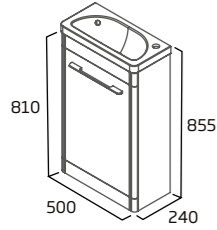

contour product details

furniture units

500mm Cloakroom Wash Unit

- Soft close door
- Internal shelf
- Reversible door

Gloss White	CN5010.W
Anthracite	CN5010.G
Stone Grey	CN5010.ST
Light Grey	CN5010.LG
Dark Blue	CN5010.KB
Nordic Green	CN5010.NG
RRP inc VAT	£319.20