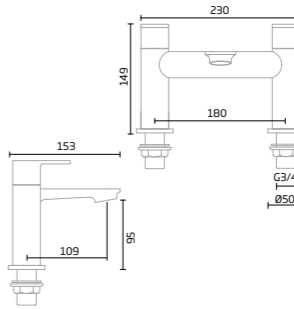

Bath Filler

Brushed Brass - TR1110
Black - TR1098
Chrome - TR1023