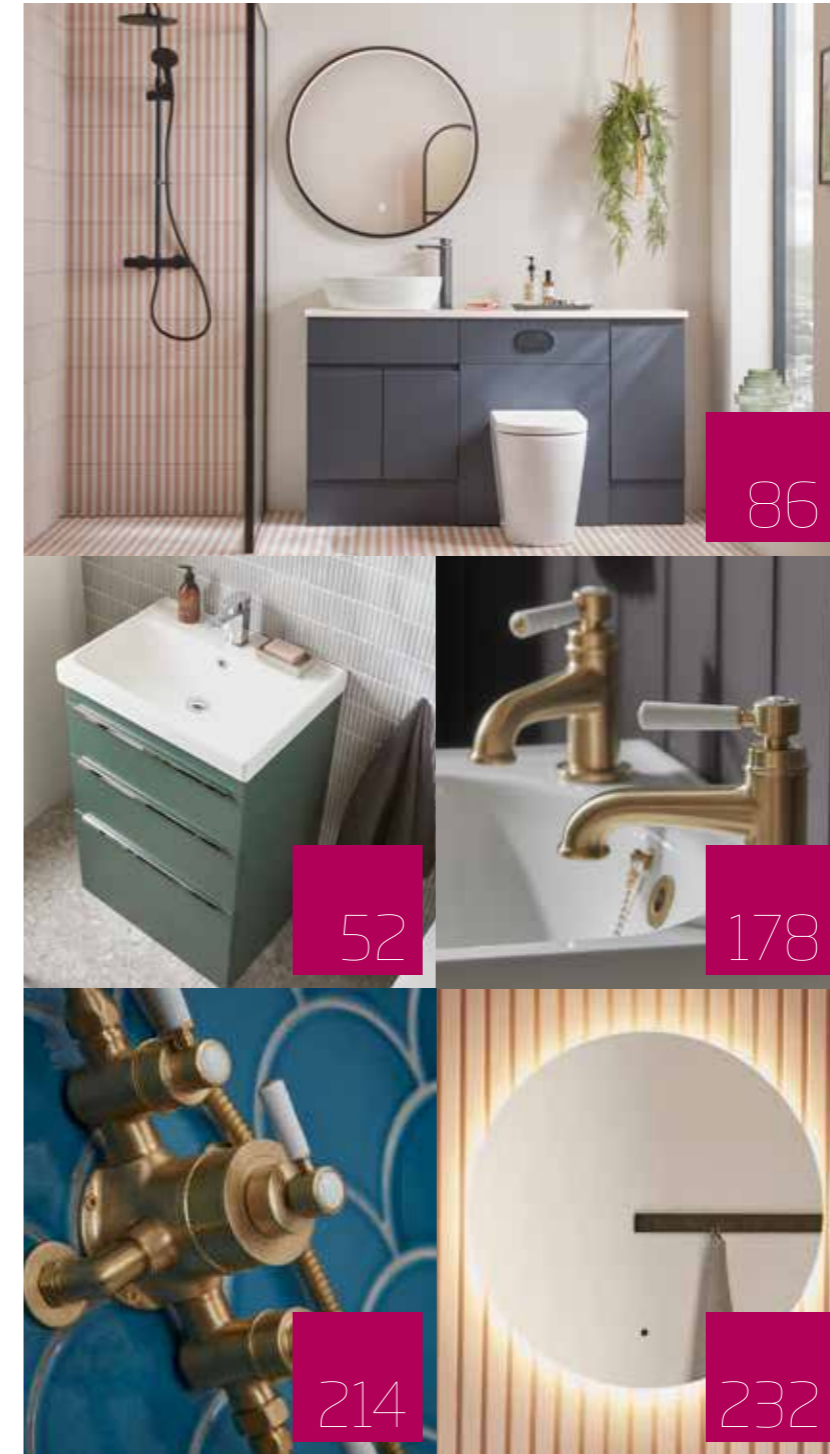

contents

Furniture	
Status	10
Platform	20
Halcyon	32
Contour	40
Type	52
Plan	60
Alto	66
Drive	72
Countertop Basins & Worktops	78
Fitted Furniture	
Hide	84
Stow	88
Muse	92
Isocast Basin Options	96
Countertop Basins	102
Worktops & Handles	104
Bath Panels	118
Lighting Options	120
Sanitaryware	
Coast	126
Langford	132
Sky	138
Serenity	144
Radar	150
Debut	156
Wall Hung Basin Options	164
Flushing & Cisterns Options	166
Taps	174
Showers	190
Mirrors & Cabinets	228

R2 website

why not visit our website where you will find even more product images, technical information, your nearest R2 stockist and much more...

r2bathrooms.co.uk

All prices inclusive of VAT at 20%