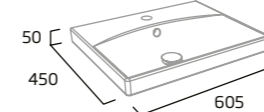

basins

500mm Basin

- Single tap hole
- Integrated overflow

Ceramic	TY5080
RRP inc VAT	£135.40

600mm Basin

- Single tap hole
- Integrated overflow

Ceramic	TY6080
RRP inc VAT	£149.40

mirrors