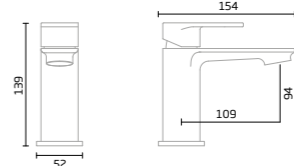

Fuse

Basin Mixer

Brushed Brass - TR1107
Black - TR1095
Chrome - TR1021