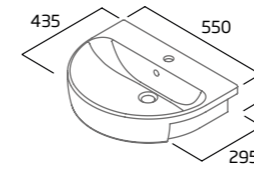

550mm Semi-Countertop Basin

- Suitable for use with standard depth fitted furniture
- Supplied with cutting template for worktop and fascia
- Monobloc tap hole
- Integrated overflow
- Minimum furniture depth: 295mm

Ceramic	DC14055
RRP inc VAT	£205.30