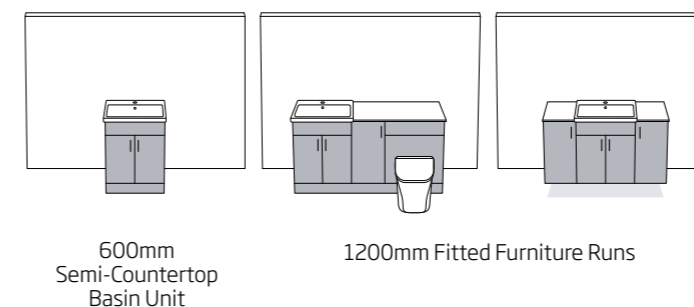

isocast club inline basin

consider your configuration

Club inline is designed to be flexible and work with you. Below are some typically popular layout examples, to give you an idea of how inline could be used in your space.