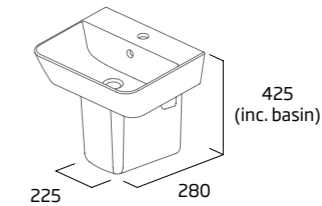

Semi Pedestal

- Suitable for use with Serenity 420mm and 550mm basins
- Supplied with wall fixings

Ceramic	SNSMP
RRP inc VAT	£53.20