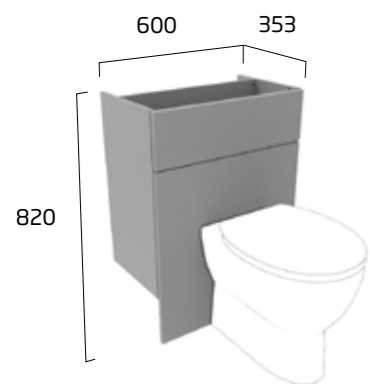

back to wall WC units

600mm Back To Wall Unit with Fascia Door Pack & Carcass

- Full height main panel
- Front access fascia
- See our sanitaryware range for compatible back to wall pan and cistern options pages 122-173

Standard depth 353mm
Slim depth 218mm

Unit Finish	Standard Depth	Slim Depth
Muse / Hide		
White	F6023MU.W	F6022MU.W
Stone Grey	F6023MU.ST	F6022MU.ST
Midnight Grey	F6023MU.MT	F6022MU.MT
Fossil	F6023MU.FL	F6022MU.FL
Dark Blue	F6023MU.KB	F6022MU.KB
Nordic Green	F6023MU.NG	F6022MU.NG
Stow		
Stone Grey	F6023SW.ST	F6022SW.ST
Natural White	F6023SW.NW	F6022SW.NW
Midnight Grey	F6023SW.MT	F6022SW.MT
Fossil	F6023SW.FL	F6022SW.FL
Nordic Green	F6023SW.NG	F6022SW.NG
RRP inc VAT	£334.80 each	£327.30 each