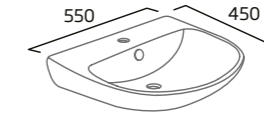

550mm Basin

- Slim edged design
- Monobloc tap hole
- Overflow
- Use with pedestal

Ceramic	RA550SB
RRP inc VAT	£159.60