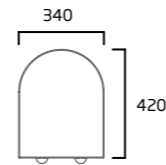

Soft Close WC Seat

- Wrap over lid design
- Top Fix design
- Easy one button quick release hinges
- Chrome soft close hinges
- Durable thermostet plastic

White	SYSCS
RRP inc VAT	£94.90