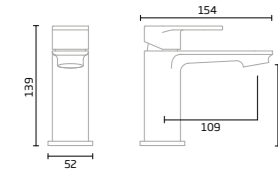

Ergo

Basin Mixer