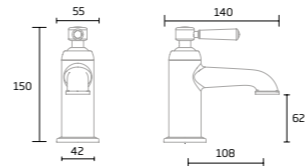

£720.20

Halcyon

Basin Mixer

Brushed Brass - TR1122
 Chrome - TR1116

Mini Basin Mixer

Brushed Brass - TR1121
 Chrome - TR1115

Basin Taps (pair)

Brushed Brass - TR1119
 Chrome - TR1113