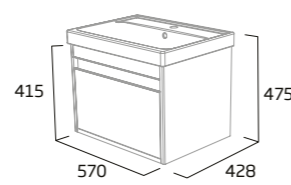

600mm Wall Mounted Wash Unit

- Soft close drawer
- See page 15 for bespoke handle choices

Gloss White	STA6012.W
Light Grey	STA6012.LG
Nordic Green	STA6012.NG
Matt Anthracite	STA6012.MG
RRP inc VAT	£400.00