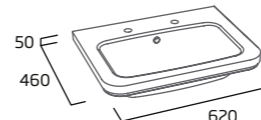

600mm Basin - 2 Tap Hole