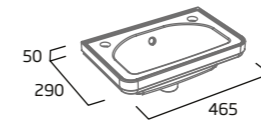

400mm Basin - 2 Tap Hole