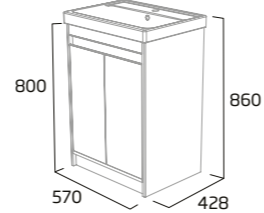

600mm Freestanding Wash Unit

- Soft close doors
- Internal shelf
- See page 15 for bespoke handle choices

Gloss White	STA6010.W
Light Grey	STA6010.LG
Nordic Green	STA6010.NG
Matt Anthracite	STA6010.MG
RRP inc VAT	£475.00