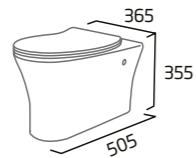

Wall Hung WC

- Concealed fixings for securing to frame
- Rimless Easi-Clean design
- For use with Radar WC seat (price excludes seat)

Ceramic	RA505WH
RRP inc VAT	£280.50