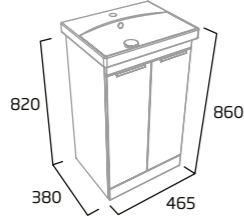

500mm Freestanding 2 Door Wash Unit