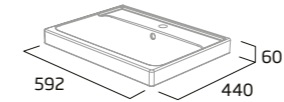

basins

500mm Basin

- Single tap hole
- Integrated overflow

Ceramic	DC12060
RRP inc VAT	£175.00

600mm Basin

- Single tap hole
- Integrated overflow

Ceramic	DC12061
RRP inc VAT	£200.00

800mm Basin