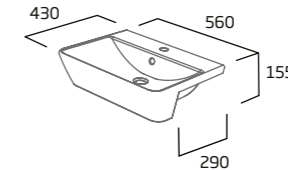

Semi-Countertop Basin

- Suitable for standard depth furniture fitted furniture
- Compatible with 600mm width fitted furniture
- Supplied with cutting template for worktop and fascia
- Minimum furniture depth: 290mm
- Integrated overflow
- Monobloc tap hole

Ceramic	DC14002
RRP inc VAT	£205.30