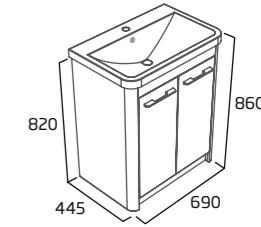

700mm Freestanding Wash Unit

- Soft close doors
- Internal shelf

Gloss White	CN7010.W
Anthracite	CN7010.G
Stone Grey	CN7010.ST
Light Grey	CN7010.LG
Dark Blue	CN7010.KB
Nordic Green	CN7010.NG
RRP inc VAT	£464.40