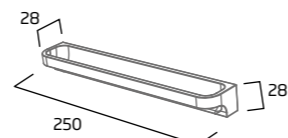

250mm Pull Handle

Chrome	PLTH03250C
Black	PLTH03250B