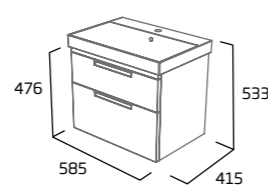

600mm Wall Mounted Wash Unit

- Soft close drawers
- See page 25 for bespoke handle choices

Gloss White	PLT6012.W
Light Grey	PLT6012.LG
Midnight Grey	PLT6012.MT
Willow	PLT6012.WL
RRP inc VAT	£525.00