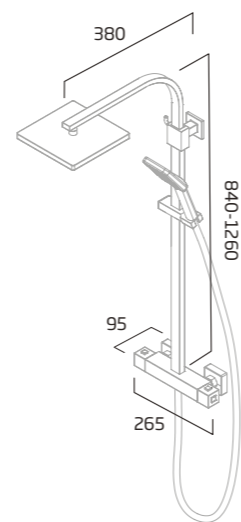

Chrome - DC3002

Marine
Dual Function Shower System

Brushed Brass - TR3027
Black - TR3018
Chrome - TR3003

Harbour
Dual Function Shower System

Brushed Brass - TR3028
Black - TR3026
Chrome - TR3004

Spirit
Dual Function Shower System