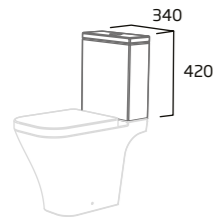

- For use with all Serenity CC WCs
- 6/4L Dual Flush
- Chrome flush button
- Air gap technology

Back To Wall WC

- Rimless Easi-Clean design
- Concealed fixings for anchoring to floor
- Price excludes seat