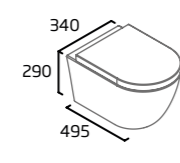

Wall Hung WC Pan

- Short projection
- Rimless Easi-clean design
- Concealed fixings for securing to frame
- For use with Sky WC seat (price excludes seat)

Ceramic	SY495WH
RRP inc VAT	£279.50