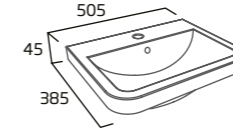

500mm Basin

- Single tap hole
- Integrated overflow

Ceramic	CN5480
RRP inc VAT	£207.40