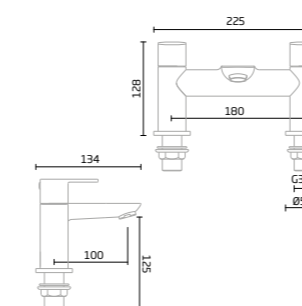

Chrome - TR1027

Bath Shower Mixer

Chrome - TR1028

Tall Basin Mixer

Chrome - TR1084

Octave

Basin Mixer

Chrome - TR1060