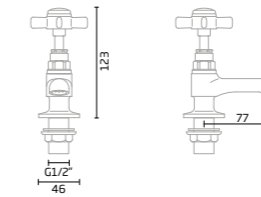

Basin Taps (Pair)

Chrome -TR1059