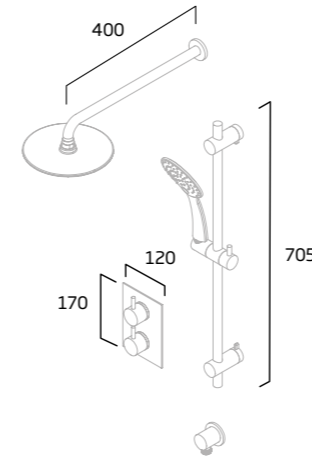

Concealed Valve Showers

Fuse, Joy, Crew & Prefix
Dual Function Shower System

Fuse
Brushed Brass - TR3030
Black - TR3029
Chrome - TR3008

Joy
Chrome - TR3011

Crew
Chrome - TR3006

Prefix
Chrome - TR3009