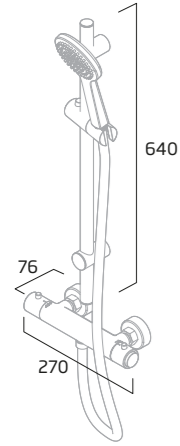

Chrome - DC3003

Joy
Dual Function Shower System

Black - TR3038
Chrome - DC3004

Spirit
Dual Function Shower System

Chrome - TR3037

Bar Valve Showers

Awake
Single Function Shower System

Chrome - TR3002