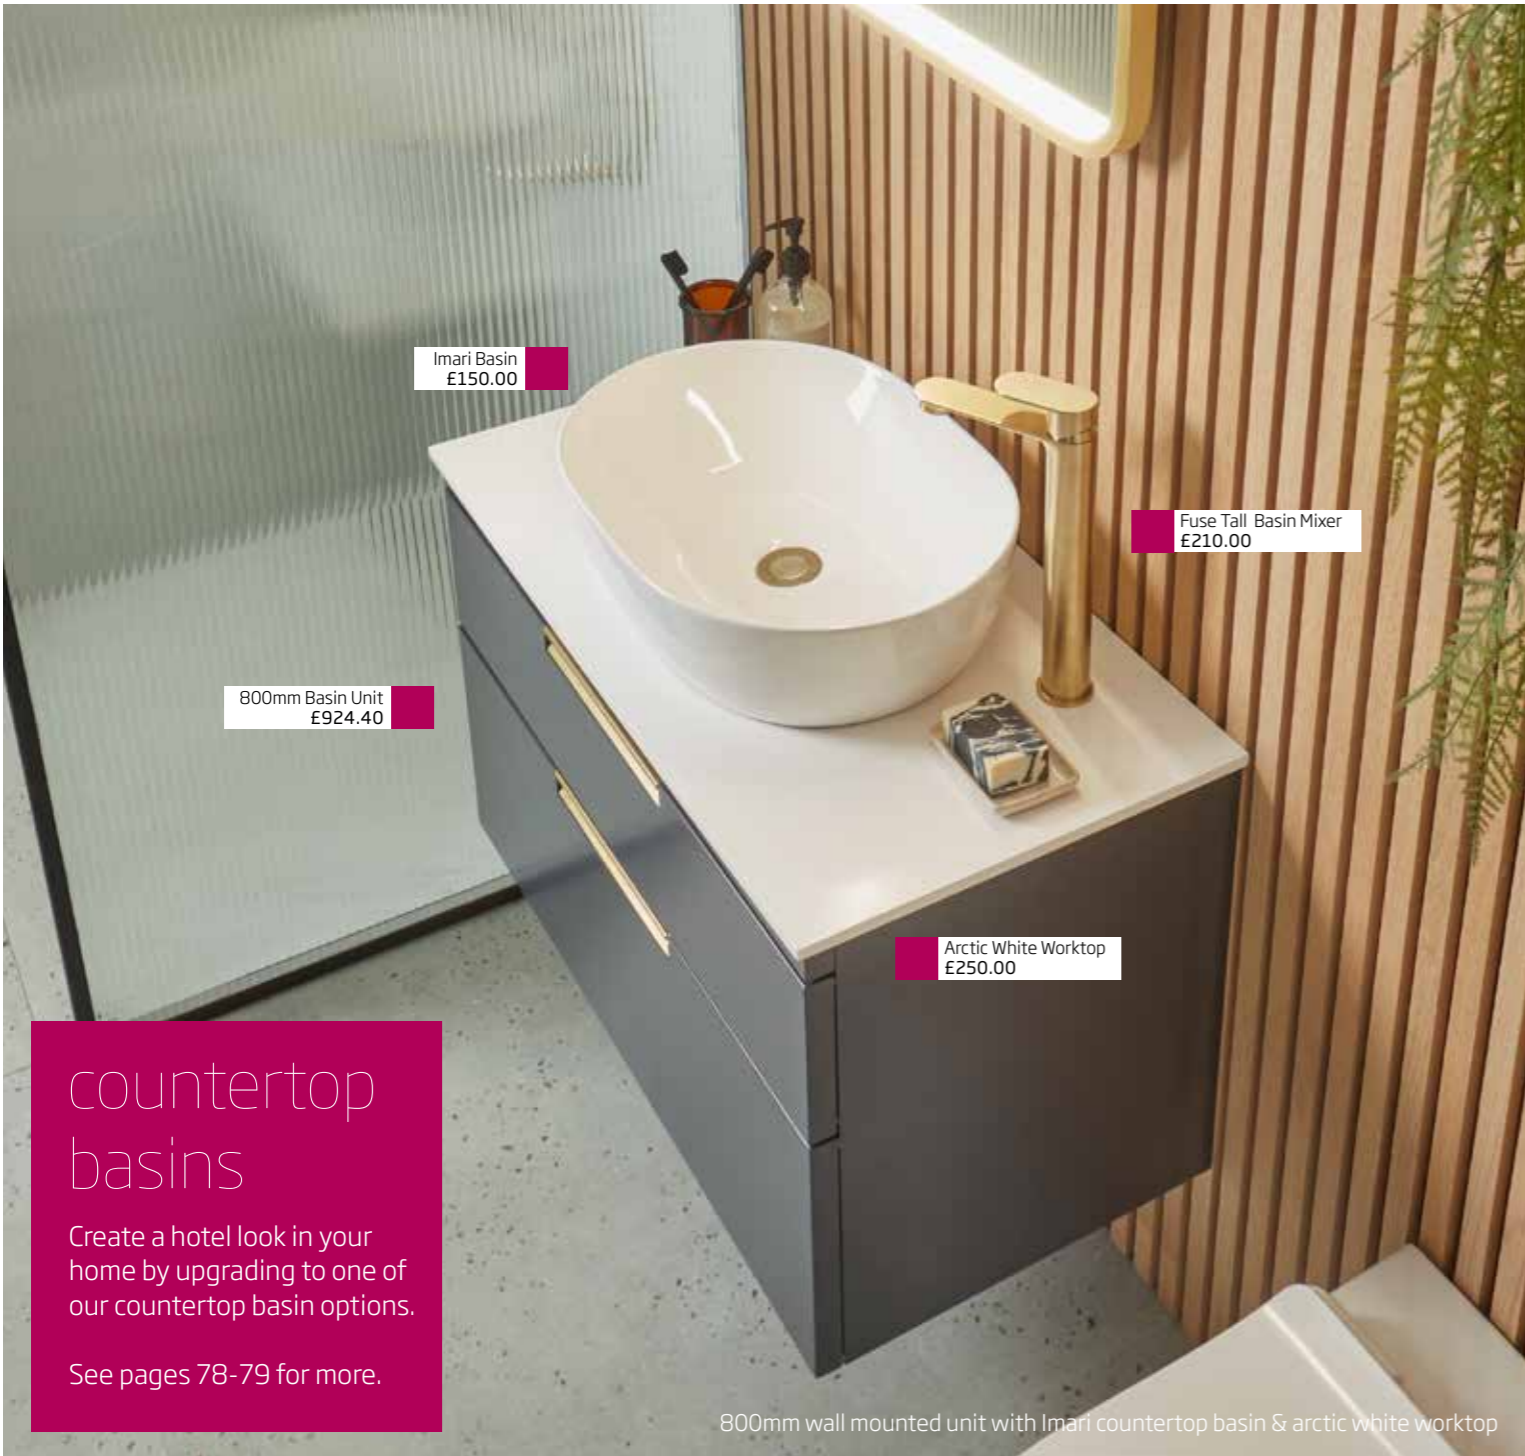

800mm Basin Unit
£949.40

Stealth Mirror
£399.00

Radar Standard WC & Seat
£560.90

platform furniture

Stylish and versatile, Platform has wide appeal. Available in freestanding or wall mounted options, and in four varied widths to suit your space. Complete the look with your choice of handle, as well as ceramic or countertop basin options. Lastly, our additional in-drawer storage packs make Platform both elegant and practical.

platform finishes

-  gloss white
-  light grey
-  midnight grey
-  willow

5
year
guarantee

Radar WCs perfectly complement Platform furniture, for further details on the Radar range see pages 150-155.

Imari Basin
£150.00

Fuse Tall Basin Mixer
£210.00

800mm Basin Unit
£924.40

Arctic White Worktop
£250.00

countertop basins

Create a hotel look in your home by upgrading to one of our countertop basin options.

See pages 78-79 for more.