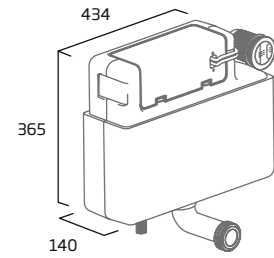

concealed cisterns & wall hung WC frames product details

Concealed Dual Flush Cistern
(Bottom Entry Inlet)