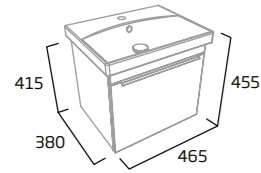

type product details

furniture units

500mm Wall Mounted Wash Unit