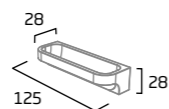

125mm Pull Handle