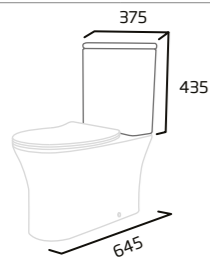

Standard WC Cistern (Fits Fully Enclosed and Open Back WC)

- For use with Radar standard and comfort height WC pans
- Water saving 4.5/3L dual flush
- Air gap technology

Ceramic	RA453CCC
RRP inc VAT	£136.50

Standard WC Cistern with Contactless Flush

Ceramic	RA453CCC - SEN
RRP inc VAT	£223.00