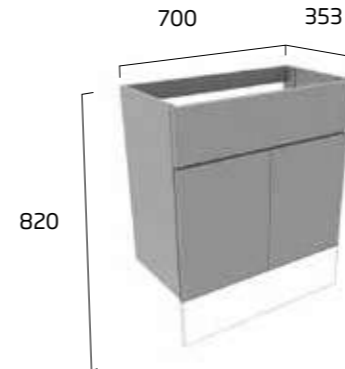

semi-countertop units

700mm Semi-Countertop Basin Unit with Fascia Door Pack & Carcass

- Soft close hinges
- One adjustable shelf
- Removable back panel for easy pipe access
- 50mm pipe void
- See our sanitaryware range for compatible basins pages 122-173

don't forget to order your handles see page 116

Standard depth 353mm
Slim depth 218mm

Unit Finish	Standard Depth	Slim Depth
Muse		
White	F7013MU.W	F7012MU.W
Stone Grey	F7013MU.ST	F7012MU.ST
Midnight Grey	F7013MU.MT	F7012MU.MT
Fossil	F7013MU.FL	F7012MU.FL
Dark Blue	F7013MU.KB	F7012MU.KB
Nordic Green	F7013MU.NG	F7012MU.NG
Stow		
Stone Grey	F7013SW.ST	F7012SW.ST
Natural White	F7013SW.NW	F7012SW.NW
Midnight Grey	F7013SW.MT	F7012SW.MT
Fossil	F7013SW.FL	F7012SW.FL
Nordic Green	F7013SW.NG	F7012SW.NG
Hide		
Gloss White	F7013HD.W	F7012HD.W
Midnight Grey	F7013HD.MT	F7012HD.MT
Nordic Green	F7013HD.NG	F7012HD.NG
RRP inc VAT	£398.20 each	£389.60 each