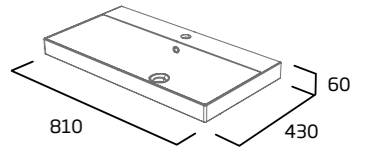

800mm Basin

- Single tap hole
- Integrated overflow

Ceramic	DC12014
RRP inc VAT	£307.40