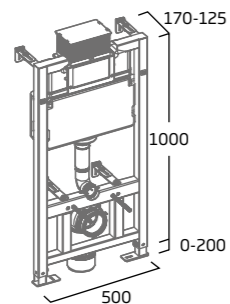

1.0m Wall Hung WC Frame