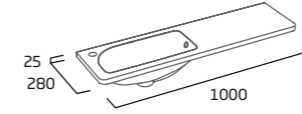

1000mm Isocast Basin - Left

- Single tap hole
- Left side basin
- Integrated overflow

Isocast	CNL180IS
RRP inc VAT	£267.60