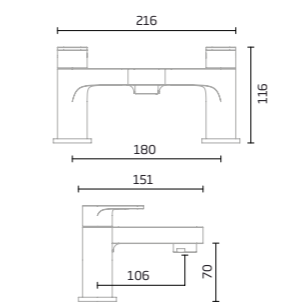

Bath Filler