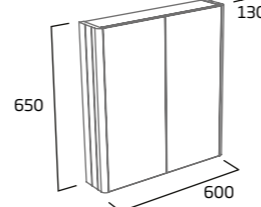

Double Door Mirrored Cabinet

- Soft close doors
- Internal shelf (non adjustable)
- Door hinged on left hand side

Natural White	HALCAB60.NW
Stone Grey	HALCAB60.SG
Midnight Grey	HALCAB60.MT
Nordic Green	HALCAB60.NG
Powder Blue	HALCAB60.PB
RRP inc VAT	£275.20