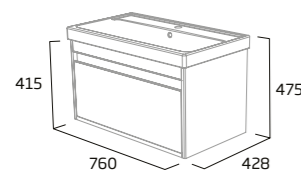

800mm Wall Mounted Wash Unit

- Soft close drawer
- See page 15 for bespoke handle choices

Gloss White	STA8012.W
Light Grey	STA8012.LG
Nordic Green	STA8012.NG
Matt Anthracite	STA8012.MG
RRP inc VAT	£450.00