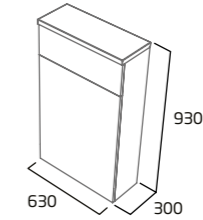

Back to Wall WC Unit