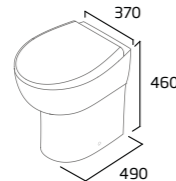

- 460mm comfort height excluding seat
- Rimless Easi-Clean design
- Concealed fixings for anchoring to floor
- Price excludes seat

Ceramic	COCBWPAN
RRP inc VAT	£223.00

Wall Hung WC

- Concealed fixings for securing to frame
- Fastening holes to sides of WC
- Rimless Easi-Clean design
- Price excludes seat