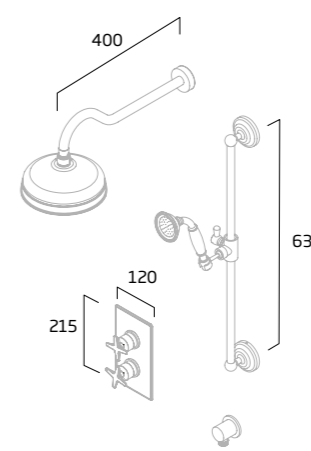

Crew
Chrome - TR3006

Prefix
Chrome - TR3009

Spirit & Ergo
Dual Function Shower System

Spirit
Chrome - TR3010

Ergo
Brushed Brass - TR3032
Black - TR3031
Chrome - TR3007

Ashton & Regatta
Dual Function Shower System