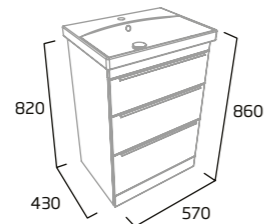

600mm Freestanding 3 Door Wash Unit