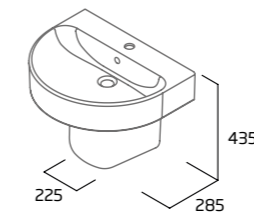

Semi Pedestal

- Suitable for use with Sky 550mm basin
- Supplied with wall fixings

Ceramic	DC14057
RRP inc VAT	£53.20