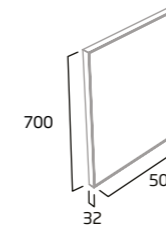

mirror

500mm Framed Mirror

- Colour matched to furniture

Gloss White	AM5050.W
Light Grey	AM5050.LG
Dark Blue	AM5050.KB
Willow	AM5050.WL
RRP inc VAT	£132.70