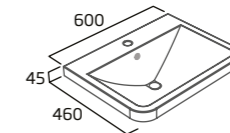

600mm Basin

- Single tap hole
- Integrated overflow

Ceramic	CN6080
RRP inc VAT	£224.60