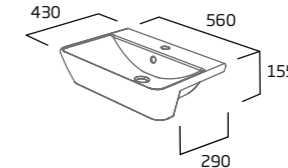

Semi-Countertop Basin 2 Tap Hole

- Contemporary design
- Suitable for standard depth furniture
- Supplied with cutting template for worktop and fascia
- Monobloc tap hole
- Minimum furniture depth 290mm

Ceramic	DC14002
RRP inc VAT	£205.30