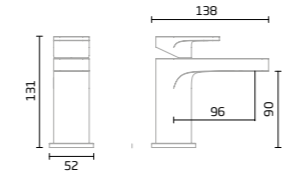

Mini Basin Mixer