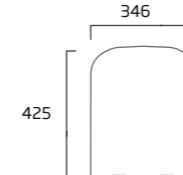

Slim Soft Close WC Seat

- Slim design
- Top fix design
- Quick release hinges for easy cleaning
- Soft close hinges
- Thermoset plastic

White	SNSLSCTS
RRP inc VAT	£104.10