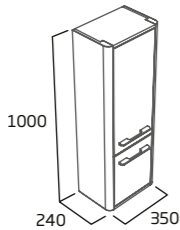

350mm Wall Column

- Soft close doors
- Internal shelf (non adjustable)
- Left hand hinge

Gloss White	CN3541.W
Anthracite	CN3541.G
Stone Grey	CN3541.ST
Light Grey	CN3541.LG
Dark Blue	CN3541.KB
Nordic Green	CN3541.NG
RRP inc VAT	£353.60