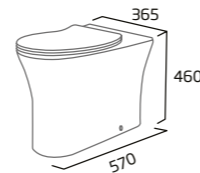

Back To Wall Comfort Height WC

- Concealed Fixings for anchoring to floor
- Rimless Easi-Clean design
- For use with Radar WC seat (price excludes seat)
- 460mm pan height excludes seat

Ceramic	RA570CBW
RRP inc VAT	£323.50