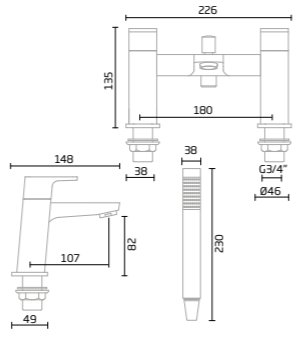

Bath Shower Mixer

Chrome -TR1038