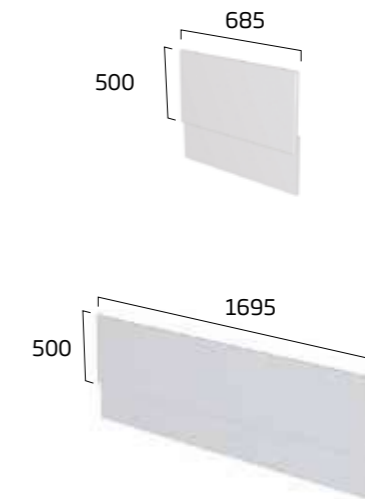

MDF bath panels

1. **700mm bath panel**
2. Supplied with optional plinth to use depending on bath height
   - Main panel: 685 x 500mm
   - Plinth: 685 x 140mm

1. **1700mm bath panel**
2. Supplied with optional plinth to use depending on bath height
   - Main panel: 1695 x 500mm
   - Plinth: 1695 x 140mm

Panel Finish	700mm Panel	1700mm Panel
MDF bath panels		
White	BP4001W	BP4000W
Stone Grey	BP4001.ST	BP4000.ST
Natural White	BP4001.NW	BP4000.NW
Midnight Grey	BP4001.MT	BP4000.MT
Fossil	BP4001.FL	BP4000.FL
Dark Blue	BP4001.KB	BP4000.KB
Nordic Green	BP4001.NG	BP4000.NG
RRP inc VAT	£116.60 each	£190.80 each