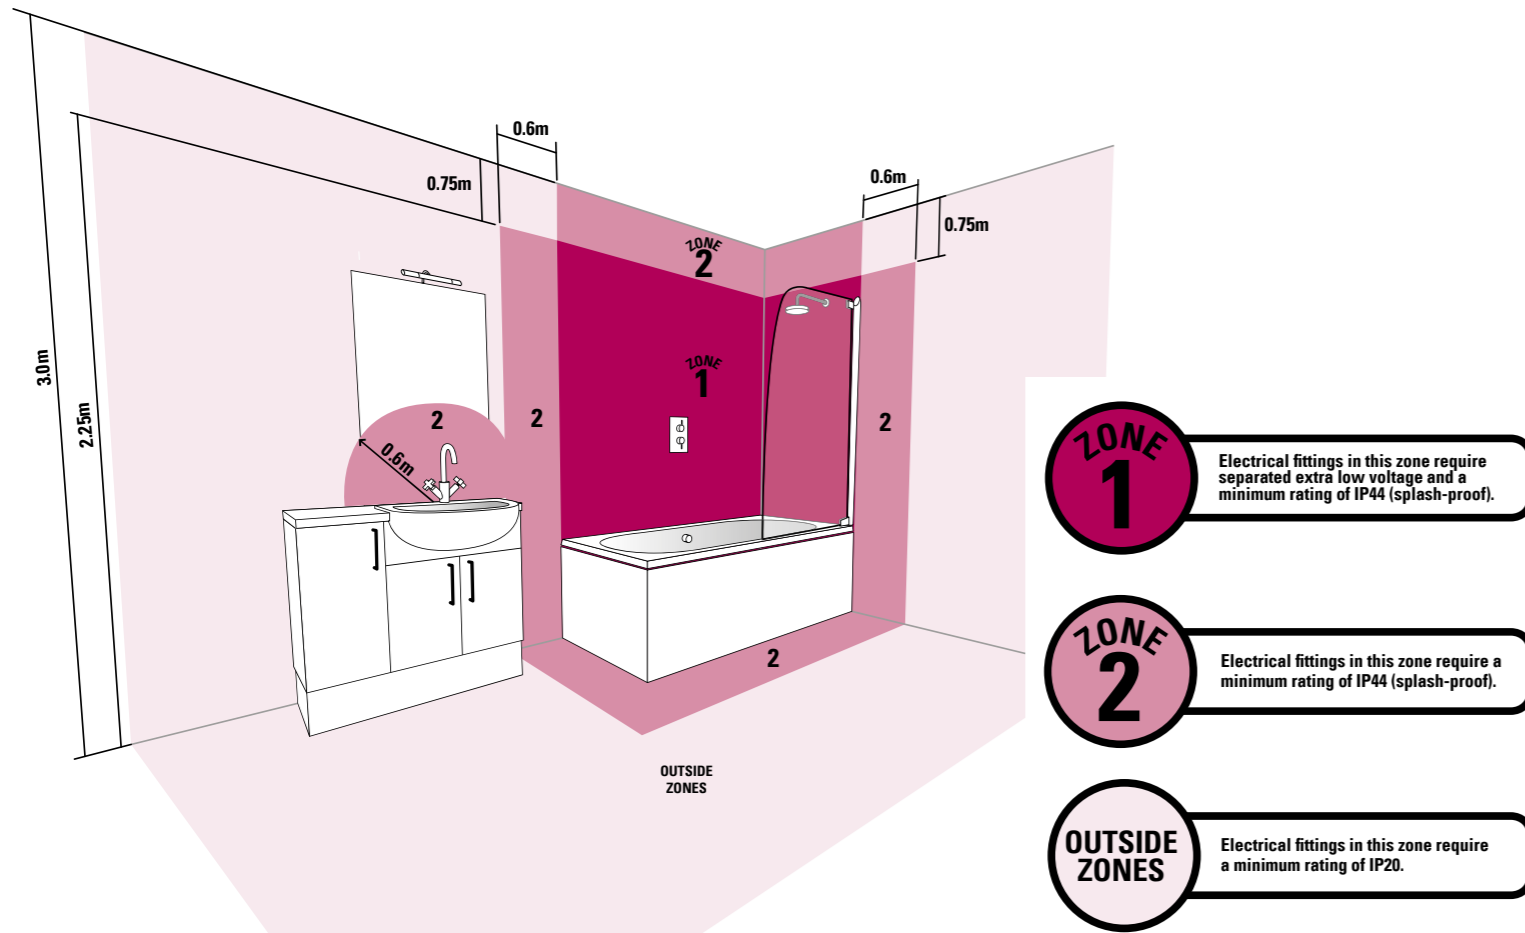

sanitaryware

sanitaryware stylish solutions

Explore our diverse range of sanitaryware, designed to perfectly balance style and innovation with practicality and value. Discover our wide selection of basins, including semi counter-top or slim depth designs to seamlessly fit into your space. And when it comes to WCs, you don't have to compromise. Take classic and elegant Langford, or opt for modern and sleek Serenity, fitted with your choice of either standard or slim soft-close seats.