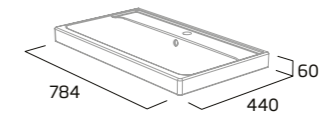

basins

500mm Basin

- Single tap hole
- Integrated overflow

Ceramic	DC12060
RRP inc VAT	£175.00

600mm Basin

- Single tap hole
- Integrated overflow

Ceramic	DC12061
RRP inc VAT	£200.00

800mm Basin