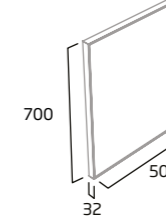

mirrors

500mm Framed Mirror