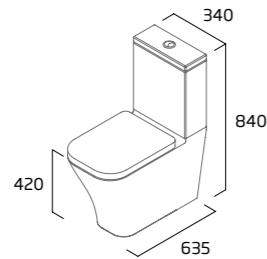

Fully Enclosed Close Coupled WC

- Spigot distance from wall: 145mm
- Fully enclosed sides
- Rimless Easi-Clean design
- Concealed fixings for anchoring to floor
- Price excludes seat