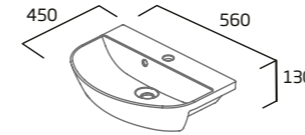

Standard Depth Semi-Countertop Basin

- Contemporary design
- Suitable for standard depth furniture
- Supplied with cutting template for worktop and fascia
- Monobloc tap hole
- Minimum furniture depth 250mm