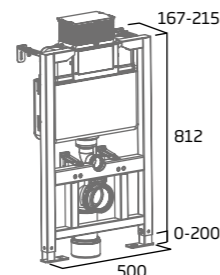

	TR9015
RRP inc VAT	£322.50

0.82m Wall Hung WC Frame

- Can be used with 600mm and wider furniture WC units
- 6/3 litre pneumatic flush valve
- Use with Furniture Adaptor Kit
- Requires flush plate/button, or contactless sensor (available separately)
- 200mm height adjustment