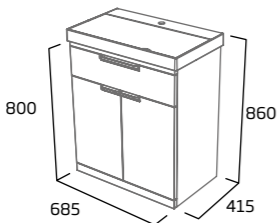

700mm Freestanding Wash Unit

- Soft close doors
- Soft close drawer
- Internal shelf
- See page 25 for bespoke handle choices

Gloss White	PLT7010.W
Light Grey	PLT7010.LG
Midnight Grey	PLT7010.MT
Willow	PLT7010.WL
RRP inc VAT	£602.00