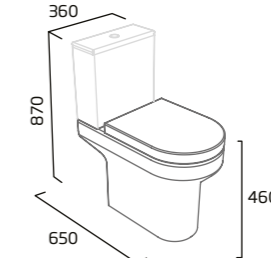

Comfort Height Close Coupled WC

- 110mm side void
- Pan height excludes seat 460mm
- Open back design
- Concealed fixings for anchoring to floor
- Spigot distance from wall: 155mm

Ceramic	DCHPAN
RRP inc VAT	£240.20