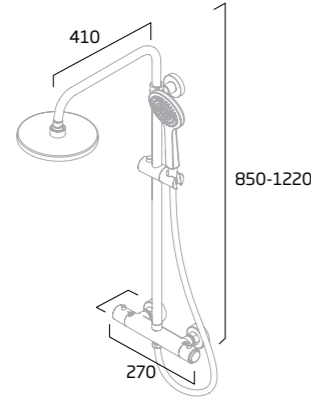

Chrome - DC3003

Joy
Dual Function Shower System

Black - TR3038
Chrome - DC3004

Spirit
Dual Function Shower System

Chrome - TR3037

Bar Valve Showers

Awake
Single Function Shower System

Chrome - TR3002