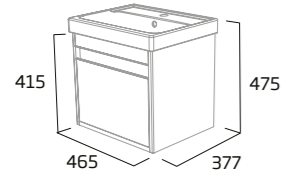

furniture units

500mm Wall Mounted Wash Unit

- Soft close drawer
- See page 15 for bespoke handle choices

Gloss White	STA5012.W
Light Grey	STA5012.LG
Nordic Green	STA5012.NG
Matt Anthracite	STA5012.MG
RRP inc VAT	£350.00