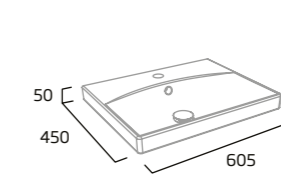

300mm Wall Column

- Soft close doors
- 3 x internal shelf (non adjustable)
- Reversible doors

Gloss White	AM3041.W
Light Grey	AM3041.LG
Stone Grey	AM3041.ST
RRP inc VAT	£247.70

basin

600mm Basin

- Single tap hole
- Integrated overflow