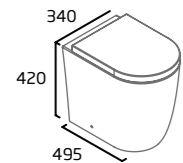

Back To Wall WC

- Short projection
- Rimless Easi-Clean design
- Concealed fixings for anchoring to floor
- For use with Sky WC seat (price excludes seat)

Ceramic	SY495BTW
RRP inc VAT	£279.50