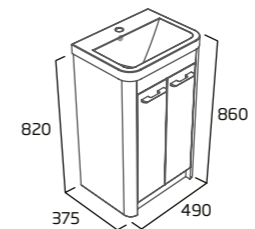

500mm Freestanding Wash Unit

- Soft close doors
- Internal shelf

Gloss White	CN5480.W
Anthracite	CN5480.G
Stone Grey	CN5480.SG
Light Grey	CN5480.LG
Dark Blue	CN5480.KB
Nordic Green	CN5480.NG
RRP inc VAT	£414.90