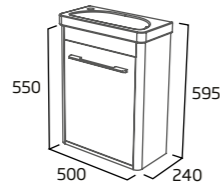

500mm Cloakroom Wall Mounted Wash Unit

- Soft close door
- Reversible door

Gloss White	CN5012.W
Anthracite	CN5012.G
Stone Grey	CN5012.ST
Light Grey	CN5012.LG
Dark Blue	CN5012.KB
Nordic Green	CN5012.NG
RRP inc VAT	£244.00