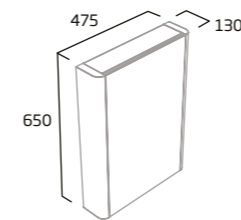

Mirror & Cabinets

475mm Single Door Cabinet

- Soft close door
- Two internal shelves
- Left hand hinge

Gloss White	CNCAB475W
Anthracite	CNCAB475A
Stone Grey	CNCAB475SG
Light Grey	CNCAB475LG
Dark Blue	CNCAB475KB
Nordic Green	CNCAB475NG
RRP inc VAT	£217.60