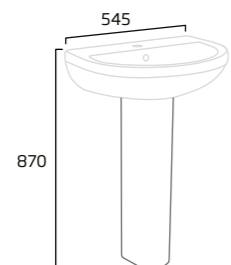

10
year
guarantee on
ceramic basins
& WCs

5
year
guarantee on
WC seats

5
year
guarantee on
cistern fittings

Soft Close WC Seat

- Top fix design
- Quick release hinges for easy cleaning
- Soft close hinges
- Suitable for use with all debut WC pans
- Thermoset plastic

Ceramic	DSCTS2
RRP inc VAT	£94.90

Slim Soft Close WC Seat

- Slim design
- Top fix
- Easy lift off quick release hinges
- Chrome soft close hinges
- Suitable for use with all debut WC pans

Ceramic	RASCTS
RRP inc VAT	£104.10

450mm Basin

- Monobloc tap hole
- Integrated overflow
- Suitable for use with Debut pedestal and semi pedestal

White	DPB45
RRP inc VAT	£100.00

540mm Basin

- Single tap hole
- Overflow

White	DPB54
RRP inc VAT	£95.60

Semi Pedestal

- Suitable for use with Debut 450mm and 540mm basin
- Supplied with wall fixings

White	DSMP
RRP inc VAT	£48.00

Pedestal

- For use with Debut 450mm and 540mm basins

White	DPED
RRP inc VAT	£53.20

Standard Depth Semi-Countertop Basin

- Suitable for use with standard depth fitted furniture
- Compatible with 600mm and 500mm fitted furniture semi countertop units
- Supplied with cutting template for worktop and fascia
- Monobloc tap hole
- Integrated overflow
- Minimum furniture depth: 220mm

Ceramic	CO3SCTBAS
RRP inc VAT	£131.00

Slim Depth Semi-Countertop Basin

- Suitable for use with standard depth fitted furniture
- Compatible with 600mm and 500mm fitted furniture semi countertop units
- Supplied with cutting template for worktop and fascia
- Monobloc tap hole
- Integrated overflow
- Minimum furniture depth: 275mm

Ceramic	CO2SCTBAS
RRP inc VAT	£121.00