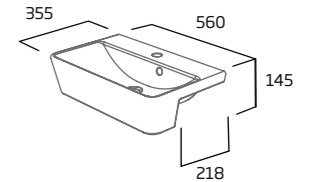

Slim Depth Semi-Countertop Basin

- Suitable for slim depth fitted furniture
- Compatible with 600mm width fitted furniture
- Supplied with cutting template for worktop and fascia
- Minimum furniture depth: 218mm
- Integrated overflow
- Monobloc tap hole

Ceramic	DC14003
RRP inc VAT	£184.90