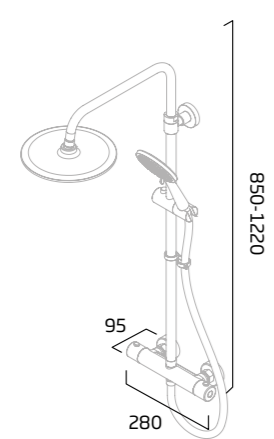

Ashton
Chrome - TR3017

Regatta
Chrome - TR3013

Halcyon
Dual Function Shower System

Halcyon
Chrome - TR3033

Bar Valve Showers

Joy
Single Function Shower System

Chrome - DC3001

Joy
Dual Function Shower System