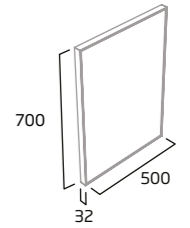

mirrors

500mm Framed Mirror

- Colour matched to furniture

Gloss White	AM5050.W
Light Grey	AM5050.LG
Nordic Green	AM5050.NG
RRP inc VAT	£132.70

handle packs - Please note handle cost is included in the furniture price. Simply choose your finish when ordering.

500mm Wall Mounted Basin Unit Handle Pack

Chrome	STAWHAN5C
Black	STAWHAN5B
Brushed Brass	STAWHAN5A

600mm Wall Mounted Basin Unit Handle Pack

Chrome	STAWHAN6C
Black	STAWHAN6B
Brushed Brass	STAWHAN6A