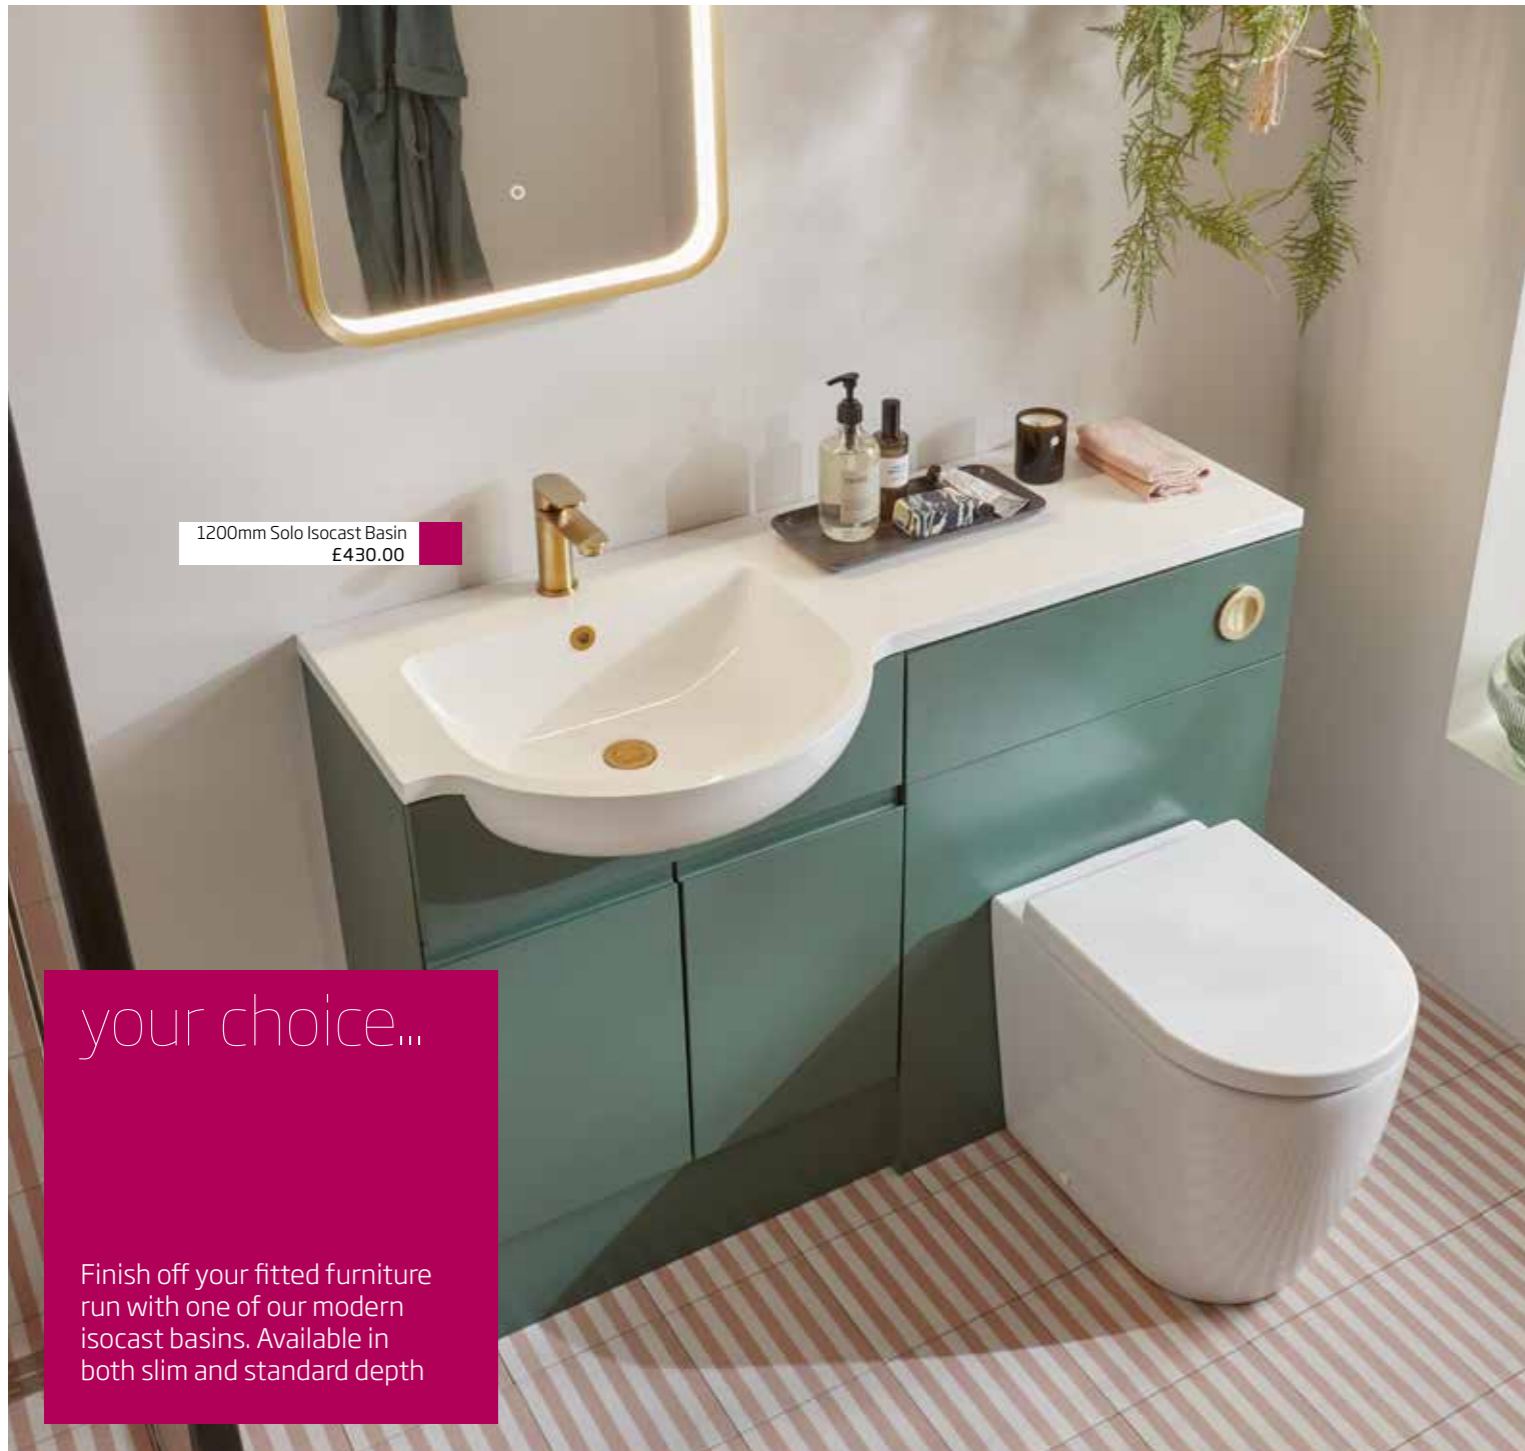

Soft close

Doors feature soft close hinges for a luxuriously quiet and controlled movement.

Worktops, basins and sanitaryware

To complement your bathroom style, take your pick from our excellent range of laminate or solid surface worktops on page 104-105. Then pair this with your choice of semi-countertop basin, or create a hotel look by upgrading to one of our countertop basin options on pages 78-79. Our full range of sanitaryware, including coordinating back to wall WCs, can be found on pages 122-173.

Alternatively, why not create a seamlessly contemporary look by choosing one of our sleek Isocast basins with integrated worktop. See pages 96-103 for more information.

Handle options

A choice of eleven handles will add the finishing touch to your muse furniture. Go to pages 105 and 116 for handle options.

Midnight grey 1000mm run shown with Isocast basin with integrated worktop

muse fitted furniture

1200mm Solo Isocast Basin
£430.00

your choice...

Finish off your fitted furniture run with one of our modern isocast basins. Available in both slim and standard depth

isocast basin options

Solo 1500mm Isocast basin

1500mm Isocast basin

isocast basin features

Why not complete your fitted furniture run with one of our many isocast basin options. These contemporary basins are extremely durable and practical, and give your worktop a seamless finish. Available in two styles, soft square or contemporary round, both with a generous wash space.