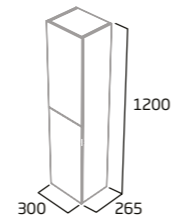

300mm Wall Column

- Soft close doors
- 3 x internal shelf (non adjustable)
- Reversible doors
- No handle required

Gloss White	AM3041.W
Light Grey	AM3041.LG
Nordic Green	AM3041.NG
Matt Anthracite	AM3041.MG
RRP inc VAT	£247.70