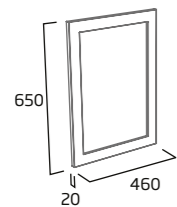

Ceramic	HALS6080
RRP inc VAT	£217.60

600mm Basin - 2 Tap Hole

- Two tap holes
- Integrated overflow
- Chainstay hole

Isocast	HALD6080
RRP inc VAT	£217.60

mirror & cabinets

Halcyon 460mm Mirror

- Colour matched to furniture