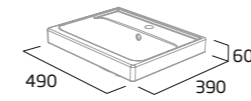

basins

500mm Basin

- Single tap hole
- Integrated overflow

Ceramic	DC12060
RRP inc VAT	£175.00