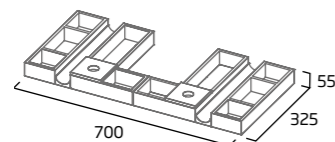

700mm Storage Pack 4

- Removable lids
- For use in 700mm unit top drawer

Solid Wood	R2DIVSET4
RRP inc VAT	£211.70

600mm Storage Pack 5

- Removable lids
- For use in 600mm unit top drawer

Solid Wood	R2DIVSET5
RRP inc VAT	£175.00

800mm Storage Pack 6

- Removable lids
- For use in 800mm unit top drawer

Solid Wood	R2DIVSET6
RRP inc VAT	£250.00

handles - Please note handle cost is included in the furniture price. Simply choose your finish when ordering.