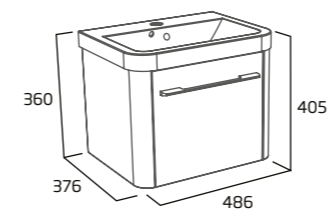

500mm Wall Mounted Wash Unit

- soft close drawer

Gloss White	CN5412.W
Anthracite	CN5412.G
Stone Grey	CN5412.ST
Light Grey	CN5412.LG
Dark Blue	CN5412.KB
Nordic Green	CN5412.NG
RRP inc VAT	£332.10