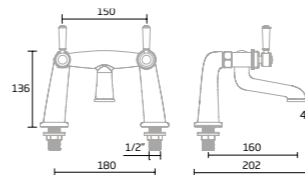

Bath Filler

Brushed Brass - TR1123
Chrome - TR1117