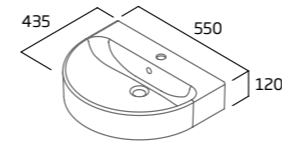

550 Basin

- Monobloc tap hole
- Integrated overflow
- Suitable for use with Sky pedestal and semi pedestal

Ceramic	DC14054
RRP inc VAT	£159.60