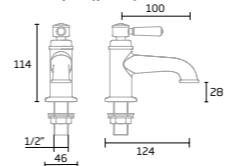

£720.20

Halcyon

Basin Mixer

Brushed Brass - TR1122
 Chrome - TR1116

Mini Basin Mixer

Brushed Brass - TR1121
 Chrome - TR1115

Basin Taps (pair)

Brushed Brass - TR1119
 Chrome - TR1113