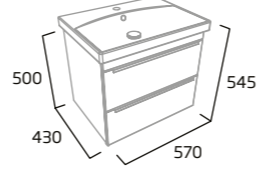

600mm Wall Mounted 2 Drawer Wash Unit