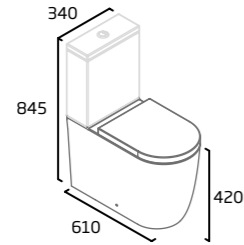

Fully Enclosed Close Coupled WC

- Short projection
- Fully enclosed sides
- Rimless Easi-Clean design
- Concealed floor fixings
- For use with Sky WC cistern only
- Spigot distance from wall: 215mm
- For use with Sky WC seat (price excludes seat)

Ceramic	SY610CFP
RRP inc VAT	£320.30