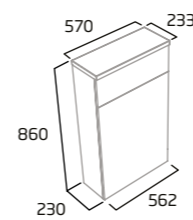

furniture units

Back to Wall WC Unit

- Removable top and main fascia panels for easy access to cistern
- Gloss white 25mm thick worktop
- See sanitaryware section for back to wall pan and cistern options

Gloss White	AM5623.W
Light Grey	AM5623.LG
Midnight Grey	AM5623.MT
Willow	AM5623.WL
RRP inc VAT	£297.70