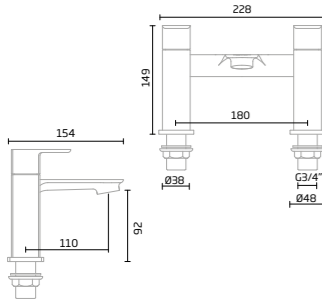

Ergo

Basin Mixer

Brushed Brass - TR1101
Black - TR1089
Chrome - TR1017

Fuse Mini Basin Mixer

Brushed Brass - TR1102
Black - TR1090
Chrome - TR1018

Bath Filler

Brushed Brass - TR1104
Black - TR1092
Chrome - TR1019