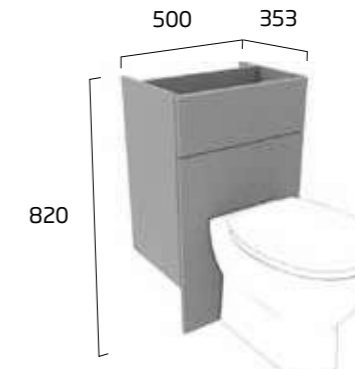

back to wall WC units

500mm Back To Wall Unit with Fascia Door Pack & Carcass

- Full height main panel
- Front access fascia
- See our sanitaryware range for compatible back to wall pan and cistern options pages 122-173

Standard depth 353mm
Slim depth 218mm

Unit Finish	Standard Depth	Slim Depth
Muse / Hide		
White	F5023MU.W	F5022MU.W
Stone Grey	F5023MU.ST	F5022MU.ST
Midnight Grey	F5023MU.MT	F5022MU.MT
Fossil	F5023MU.FL	F5022MU.FL
Dark Blue	F5023MU.KB	F5022MU.KB
Nordic Green	F5023MU.NG	F5022MU.NG
Stow		
Stone Grey	F5023SW.ST	F5022SW.ST
Natural White	F5023SW.NW	F5022SW.NW
Midnight Grey	F5023SW.MT	F5022SW.MT
Fossil	F5023SW.FL	F5022SW.FL
Nordic Green	F5023SW.NG	F5022SW.NG
RRP inc VAT	£318.60 each	£309.40 each

5
year
guarantee