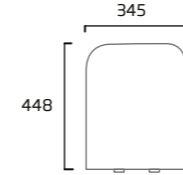

Wrap Over Soft Close WC Seat

- Top fix design
- Quick release hinges for easy cleaning
- Soft close hinges
- Thermoset plastic

White	SNSCTS
RRP inc VAT	£94.90