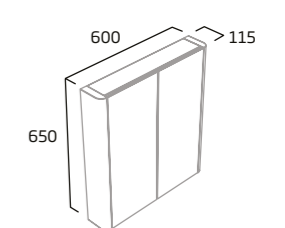

600mm Double Door Cabinet

- Soft close doors
- Two internal shelves

Gloss White	CNCAB60W
Light Grey	CNCAB60LG
Stone Grey	CNCAB60SG
RRP inc VAT	£287.00