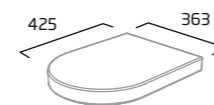

Soft Close WC Seat

- Top fix design
- Quick release hinges for easy cleaning
- Soft close hinges
- Durable thermoset plastic

White	DC14031
RRP inc VAT	£95.00