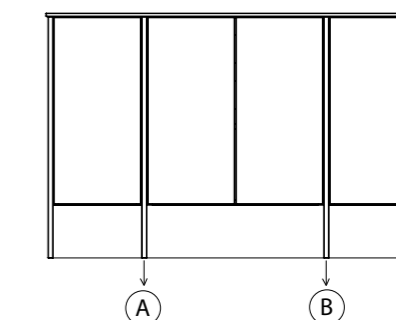

- Use as a filler panel or full height clad-on end panel
- Use to give a framed look to stow and muse furniture
- Cut down for slim depth end panel applications

Panel Finish	Standard Depth
White	AF3561.W
Stone Grey	AF3561.ST
Natural White	AF3561.NW
Midnight Grey	AF3561.MT
Fossil	AF3561.FL
Dark Blue	AF3561.KB
Nordic Green	AF3561.NG
RRP inc VAT	£65.10 each

When creating a 'framed look', cutting 1 x standard depth end panel in half saves on material and on overall cost. These 2 half depth panels (A & B) can be installed between units.