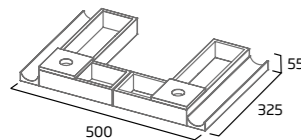

600mm Storage Pack 5