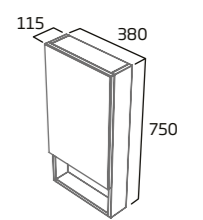

cabinet

400mm Single Door Cabinet

- Soft close door
- Internal shelf (non adjustable)
- Doors are hinged from the left hand side as shown

Gloss White	AM4051.W
Anthracite	AM4051.G
Stone Grey	AM4051.ST
RRP inc VAT	£185.40