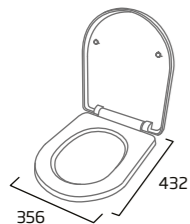

10
year
guarantee on
ceramic basins
& WCs

5
year
guarantee on
WC seats

5
year
guarantee on
cistern fittings

Soft Close WC Seat