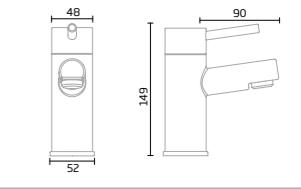

Joy

Basin Mixer