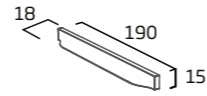

160mm Cup Handle

Chrome	CNH01C.160
Black	CNH01B.160
RRP inc VAT	£11.90