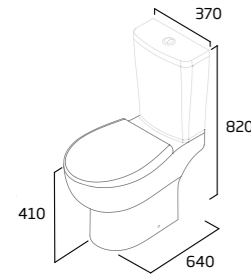

coast product details

Easi-Clean rimless hygienic design	10 year guarantee on ceramic basins & WCs	5 year guarantee on WC seats	5 year guarantee on cistern fittings
--	---	--	--

Standard Height Close Coupled WC