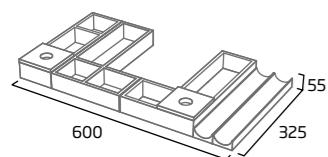

500mm Storage Pack 2

- Removable lid
- For use in 500mm unit top drawer

Solid Wood	R2DIVSET2
RRP inc VAT	£117.70

700mm Storage Pack 3

- Removable lids
- For use in 700mm unit top drawer

Solid Wood	R2DIVSET3
RRP inc VAT	£197.80