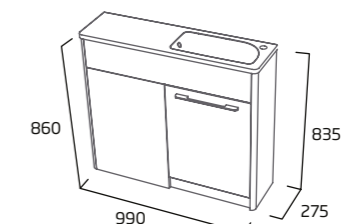

1000mm Freestanding Wash / WC Unit & Isocast Basin - Right

- Soft close door
- Internal shelf
- Chrome handle
- Suitable for all BTW, WC pans, Cisterns and Frames

Gloss White	CNR119.W
Anthracite	CNR119.G
Stone Grey	CNR119.ST
Light Grey	CNR119.LG
Dark Blue	CNR119.KB
Nordic Green	CNR119.NG
RRP inc VAT	£596.60