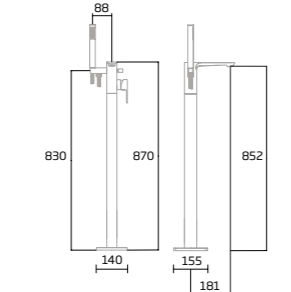

Freestanding Bath Shower Mixer