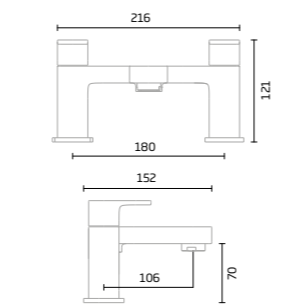

Bath Filler