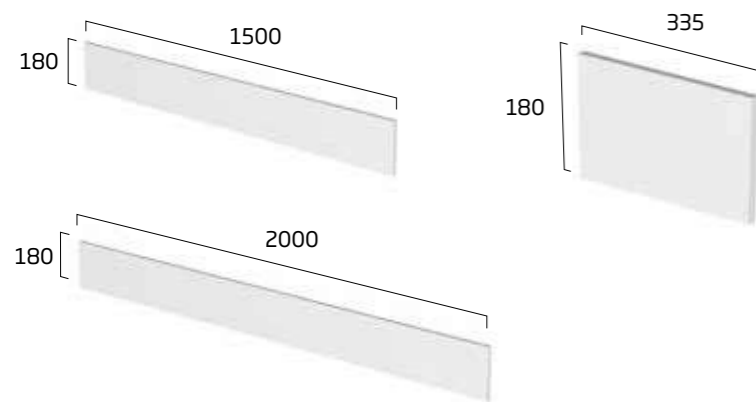

plinths

335mm Return Plinth, 1500mm & 2000mm Plinths

1500mm & 2000 plinths

- 15mm thick
- To be cut to size depending on individual installation

335mm return plinth

- 15mm thick
- For return ends
- Cut down for slim depth furniture