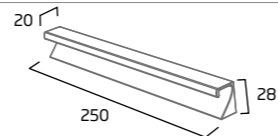

250mm Recessed Handle