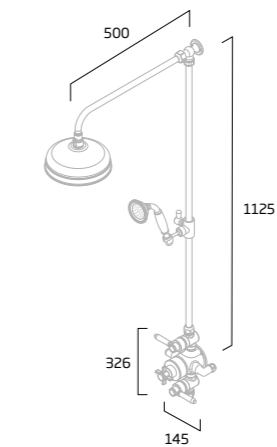

Exposed Valve Showers

Ashton & Regatta
Dual Function Shower System

Ashton
Chrome - TR3016

Regatta
Chrome - TR3015