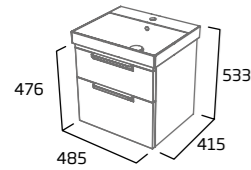

platform product details

furniture units

500mm Wall Mounted Wash Unit

- Soft close drawers
- See page 25 for bespoke handle choices

Gloss White	PLT5012.W
Light Grey	PLT5012.LG
Midnight Grey	PLT5012.MT
Willow	PLT5012.WL
RRP inc VAT	£490.20