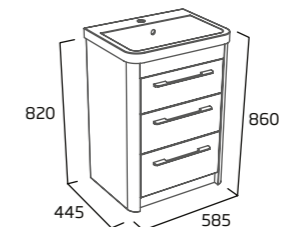

600mm Freestanding 3 Drawer Wash Unit

- Soft close drawers

Gloss White	CN6016.W
Anthracite	CN6016.G
Stone Grey	CN6016.ST
Light Grey	CN6016.LG
Dark Blue	CN6016.KB
Nordic Green	CN6016.NG
RRP inc VAT	£645.00