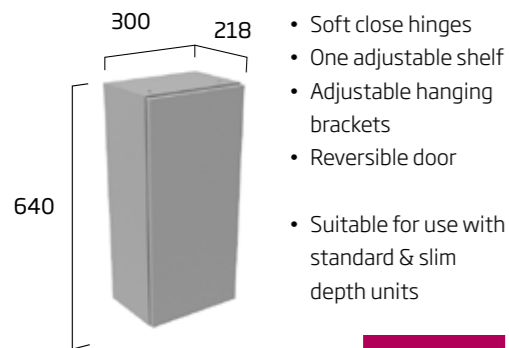

5
year
guarantee

don't forget
to order
your handles
see page 116

wall cupboards (suitable for use with standard & slim depth units)

300mm 1 Door Wall Cupboard with Fascia Door Pack & Carcass

- Soft close hinges
- One adjustable shelf
- Adjustable hanging brackets
- Reversible door
- Suitable for use with standard & slim depth units