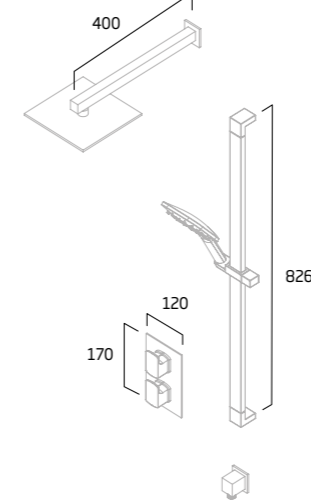

Spirit & Ergo
Dual Function Shower System

Spirit
Chrome - TR3010

Ergo
Brushed Brass - TR3032
Black - TR3031
Chrome - TR3007