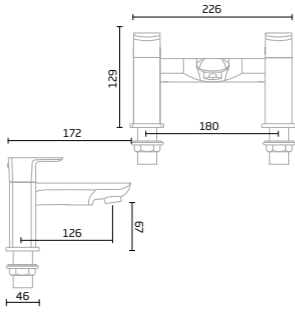

Bath Filler

Chrome -TR1054