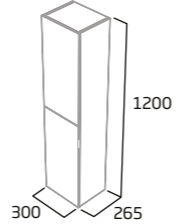

300mm Wall Column