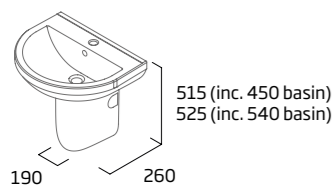

Semi Pedestal