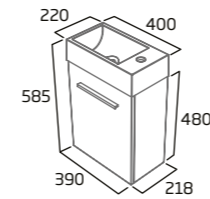

drive product details

furniture units

400mm Wall Mounted Wash Unit Including Isocast Basin