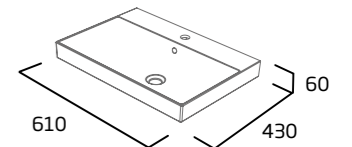

600mm Basin

- Single tap hole
- Integrated overflow

Ceramic	DC12012
RRP inc VAT	£235.40