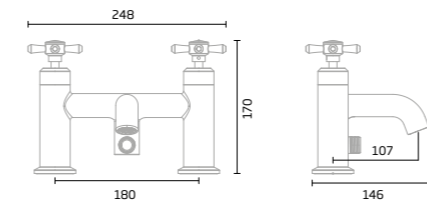

Bath Shower Mixer

Chrome -TR1080