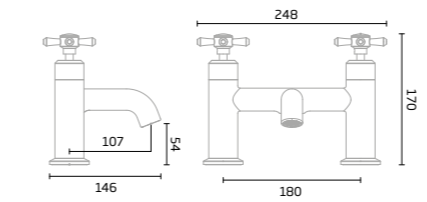

Bath Filler

Chrome -TR1071