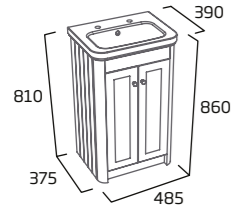

halcyon product details

furniture units

500mm Freestanding Wash Unit