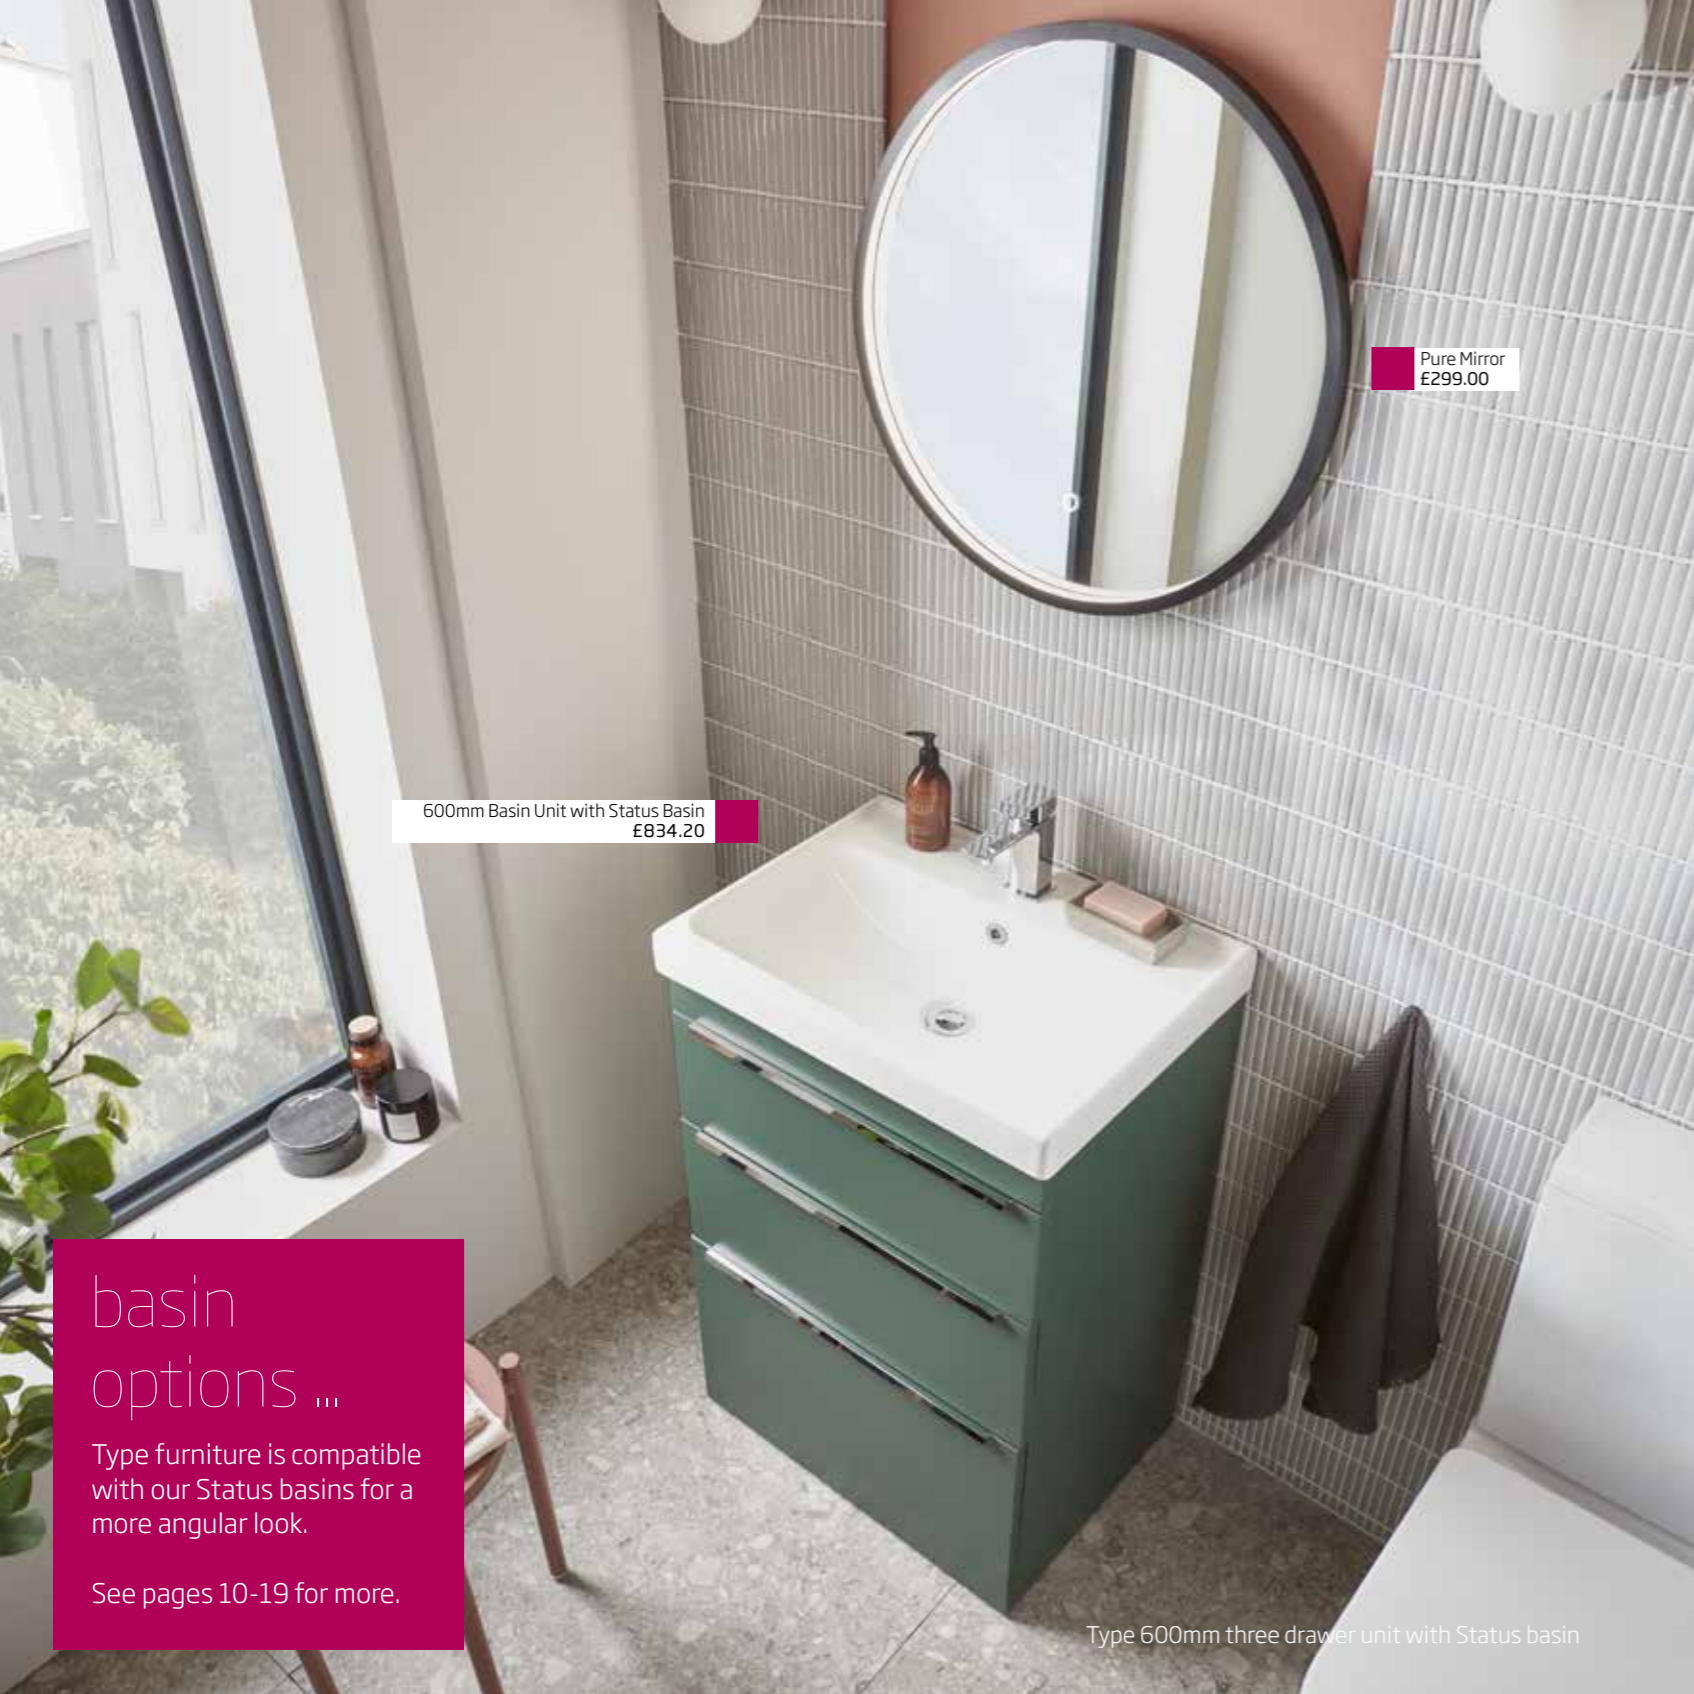

Pure Mirror
£299.00

600mm Basin Unit with Status Basin
£834.20

Type 600mm three drawer unit with Status basin

basin options ...
Type furniture is compatible with our Status basins for a more angular look.
See pages 10-19 for more.

type furniture

Well-proportioned and with simple lines, Type is the very epitome of modern bathroom design. There is so much choice within the range, both in basin unit style and finish. Available in six on-trend finishes. From simple and classic light grey, to contemporary nordic green.

Make Type your own with the wide range of ceramic or countertop basin options available to you, as well as handles available in chrome or matt black.

type finishes

- gloss white
- light grey
- stone grey
- basalt wood
- dark blue
- nordic green

5
year
guarantee