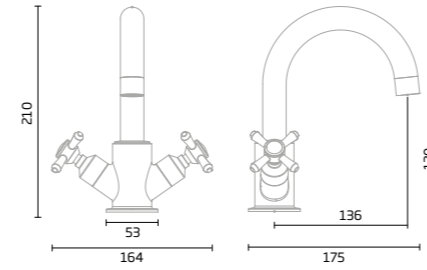

Chrome -TR1056

Ashton

Basin Mixer

Chrome -TR1070