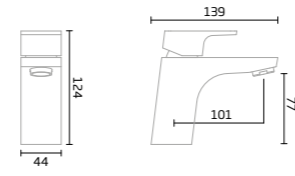

Intent

Basin Mixer

Chrome -TR1036