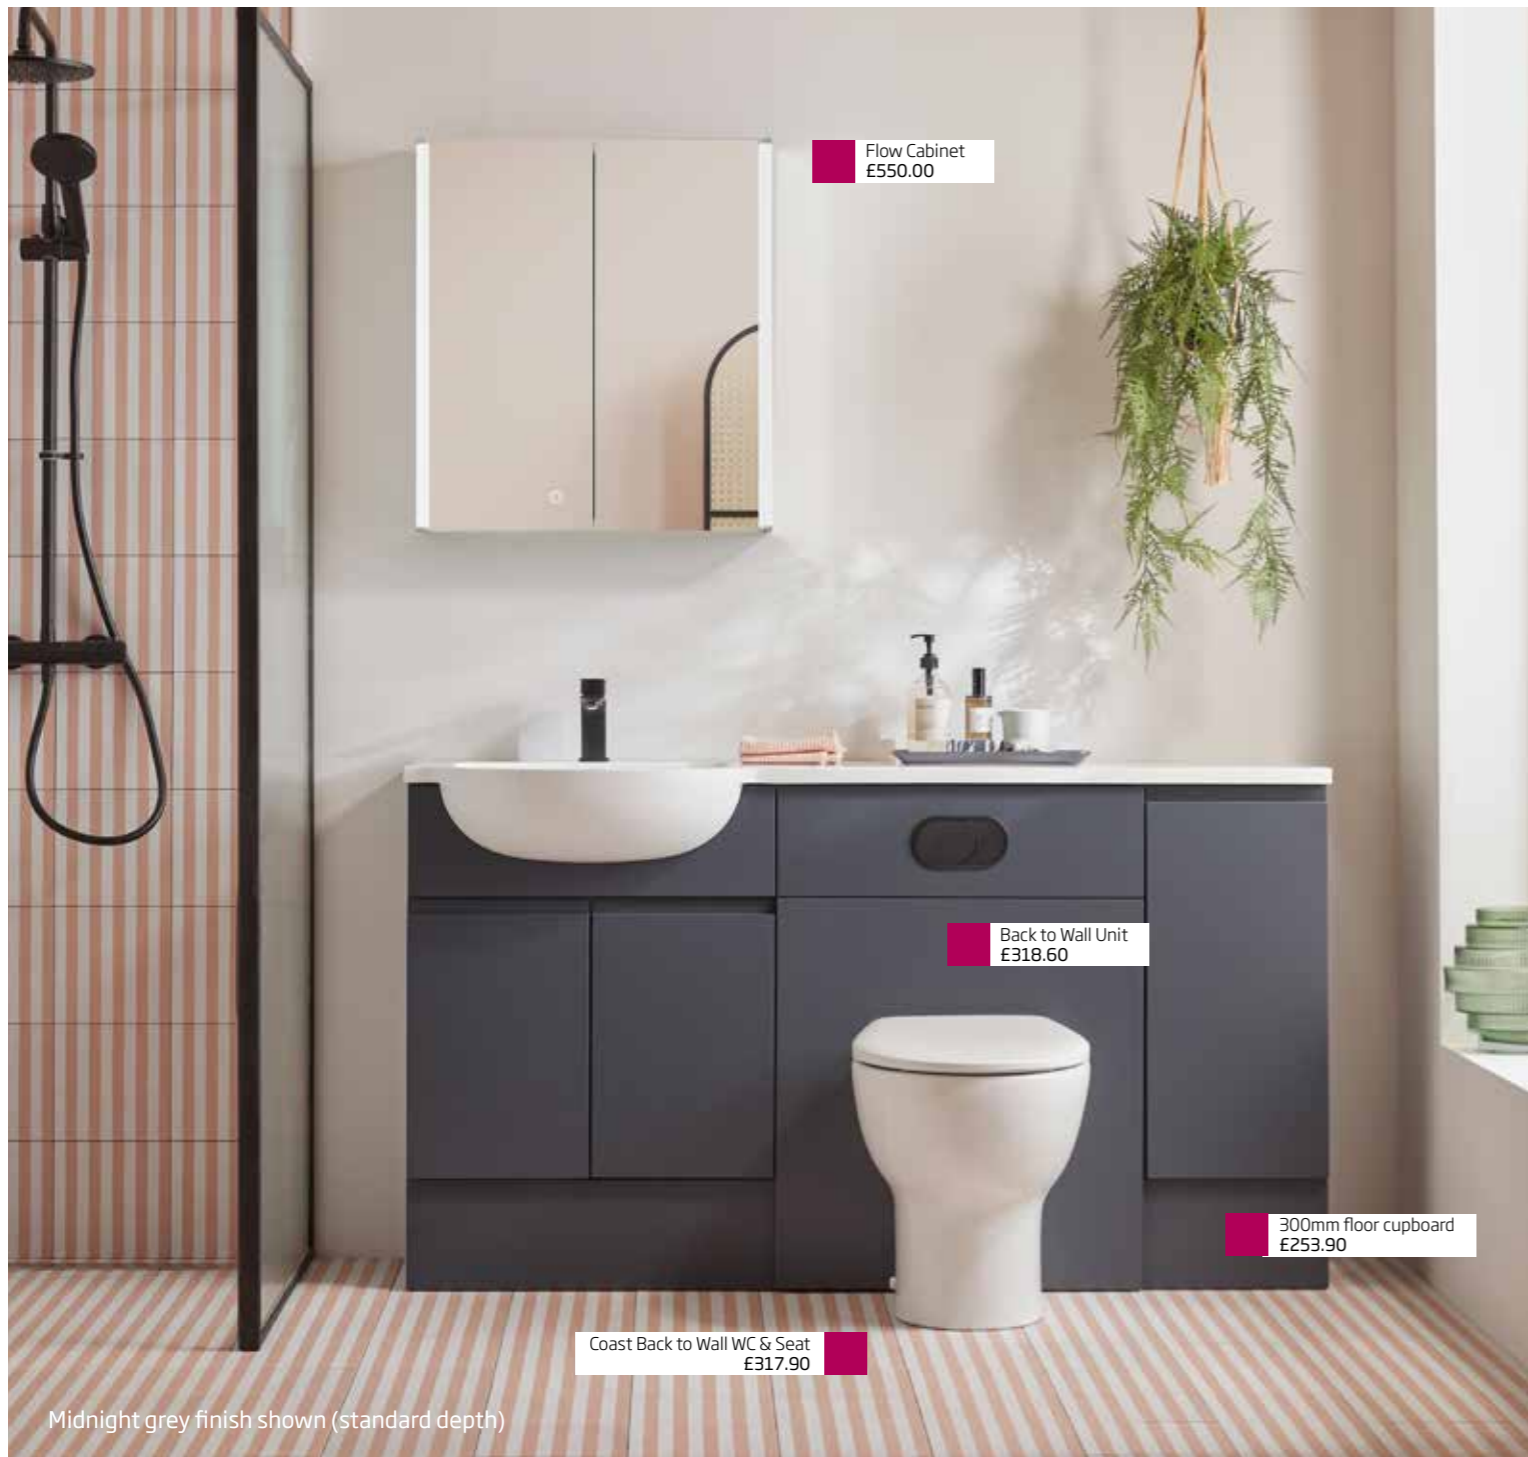

Nordic green finish shown (standard depth)

countertop
basins

Create a hotel look in your home by upgrading to one of our countertop basin options.

See pages 78-79 for more.

hide fitted furniture

A contemporary addition to our fitted furniture collection. Hide offers a simple and sophisticated furniture option with sleek, handleless doors, perfect for creating a clean and minimal look in the bathroom. Complete yours with our equally as effortless Club inline isocast basin. See pages 100-101 for more information.

hide finishes

gloss white

midnight grey

nordic green

5
year
guarantee

Why not add our internal charging station to your fitted furniture runs, perfect for toothbrushes or shavers. See page 116.

hide fitted furniture

Flow Cabinet
£550.00

Back to Wall Unit
£318.60

300mm floor cupboard
£253.90

Coast Back to Wall WC & Seat
£317.90

Midnight grey finish shown (standard depth)

hide fitted furniture

hide features

Unit sizes

Available in a wide range of unit sizes ranging from small 200mm cupboards, to luxurious 700mm basin units. All of which can be mixed and matched to create one seamless run of furniture, perfectly fitted to your space. With our single door units, you can opt for left or right hand hinges, giving you ultimate flexibility. Hide is available in both slim and standard depth.