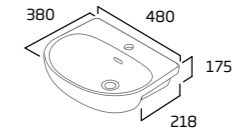

Slim Depth Semi-Countertop Basin