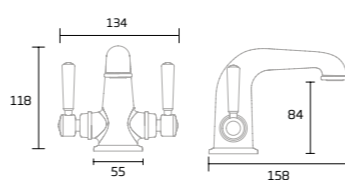

Basin Mixer

Brushed Brass - TR1120
Chrome - TR1114