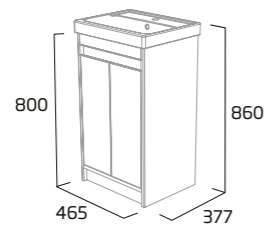

500mm Freestanding Wash Unit

- Soft close doors
- Internal shelf
- See page 15 for bespoke handle choices

Gloss White	STA5010.W
Light Grey	STA5010.LG
Nordic Green	STA5010.NG
Matt Anthracite	STA5010.MG
RRP inc VAT	£400.00