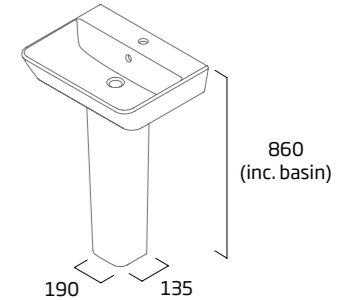

Ceramic	SN550SB
RRP inc VAT	£159.60

Semi Pedestal

- Suitable for use with Serenity 420mm and 550mm basins
- Supplied with wall fixings

Ceramic	SNSMP
RRP inc VAT	£53.20

Pedestal

- Suitable for use with Serenity 420mm and 550mm basins