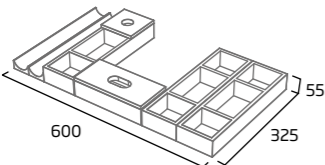

700mm Storage Pack 4