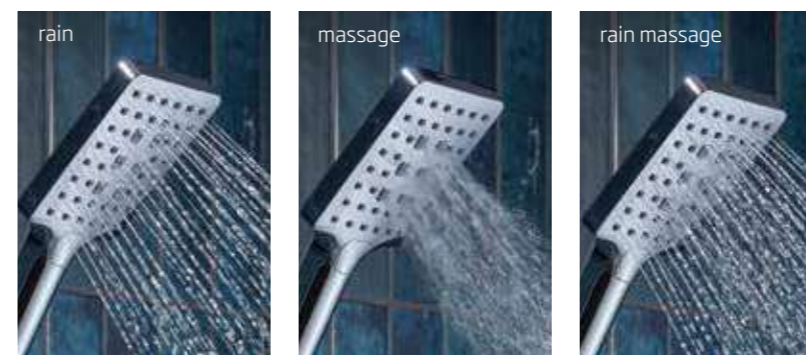

temperature control

The Spirit push button at the handset has 3 functions and can easily be changed by pressing the button at the bottom of the shower head. Available with single and dual function showers