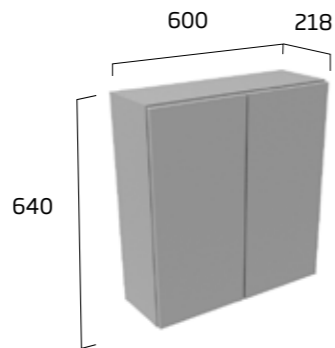

600mm 2 Door Wall Cupboard with Fascia Door Pack & Carcass