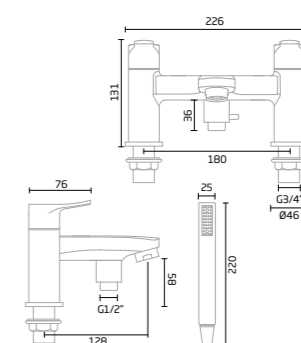

Bath Shower Mixer