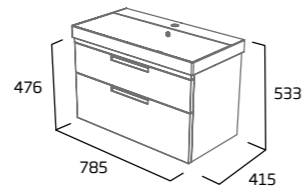

800mm Wall Mounted Wash Unit

- Soft close drawers
- See page 25 for bespoke handle choices

Gloss White	PLT8012.W
Light Grey	PLT8012.LG
Midnight Grey	PLT8012.MT
Willow	PLT8012.WL
RRP inc VAT	£617.00