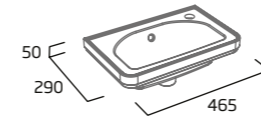

basins

400mm Basin - 1 Tap Hole