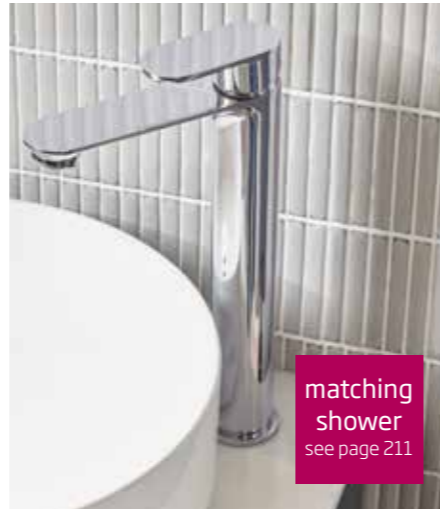

£223.00

Crew Bath Shower Mixer
TR1028
Minimum recommended pressure 0.2bar

£260.60

Crew Tall Basin Mixer (waste not included)
TR1084
Minimum recommended pressure 0.2bar

£165.00

matching
shower
see page 211

10
year
guarantee
including
cartridge