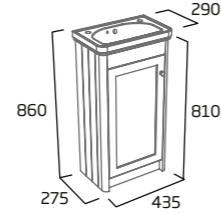

400mm Cloakroom Wash Unit