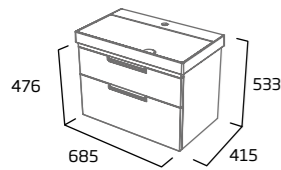

700mm Wall Mounted Wash Unit

- Soft close drawers
- See page 25 for bespoke handle choices

Gloss White	PLT7012.W
Light Grey	PLT7012.LG
Midnight Grey	PLT7012.MT
Willow	PLT7012.WL
RRP inc VAT	£553.60