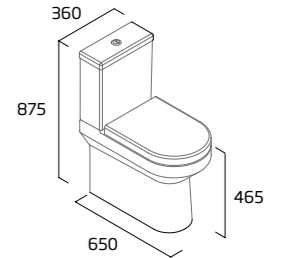

Rimless Comfort Height Fully Enclosed WC

- 460mm comfort height excluding seat
- Spigot Distance from wall: 155mm
- Fully enclosed sides
- Rimless Easi-Clean design
- Concealed fixings for anchoring to floor
- Price excludes seat

Ceramic	DCFPAN
RRP inc VAT	£249.60