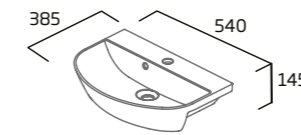

Slim Depth Semi-Countertop Basin

- Contemporary design
- Suitable for slim depth furniture
- Supplied with cutting template for worktop and fascia
- Monobloc tap hole
- Minimum furniture depth 218mm

Ceramic	DC14005
RRP inc VAT	£184.90