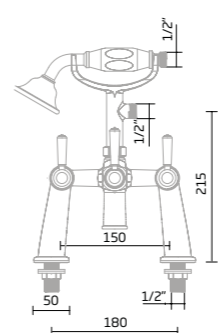

Basin Shower Mixer

Brushed Brass - TR1124
Chrome - TR1118