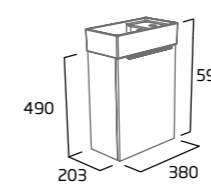

400mm Wall Mounted Wash Unit

- Soft close door
- Reversible door
- Chrome top mounted handle
- See below for alternative handle choices

Gloss White	ALT4011.W
Light Grey	ALT4011.LG
Dark Blue	ALT4011.KB
Willow	ALT4011.WL
Dusky Pink	ALT4011.DP
Basalt Wood	ALT4011.BT
RRP inc VAT	£161.20