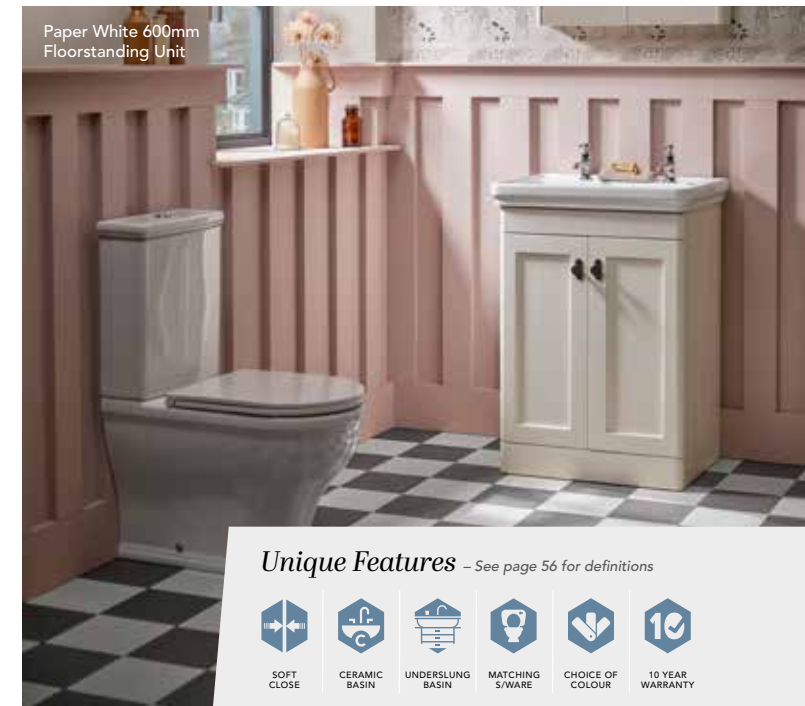

Paper White 600mm Floorstanding Unit

Unique Features - See page 56 for definitions

- SOFT CLOSE
- CERAMIC BASIN
- UNDERSLUNG BASIN
- MATCHING S/WARE
- CHOICE OF COLOUR
- 10 YEAR WARRANTY

STYLE GUIDE YOUR NEXT SELECTION IS

- Mirrors Page 141
- Sanitary Ware Page 173
- Brassware Page 221
- Showering Page 291
- Baths Page 317
- Heating Page 345
- Accessories Page 364