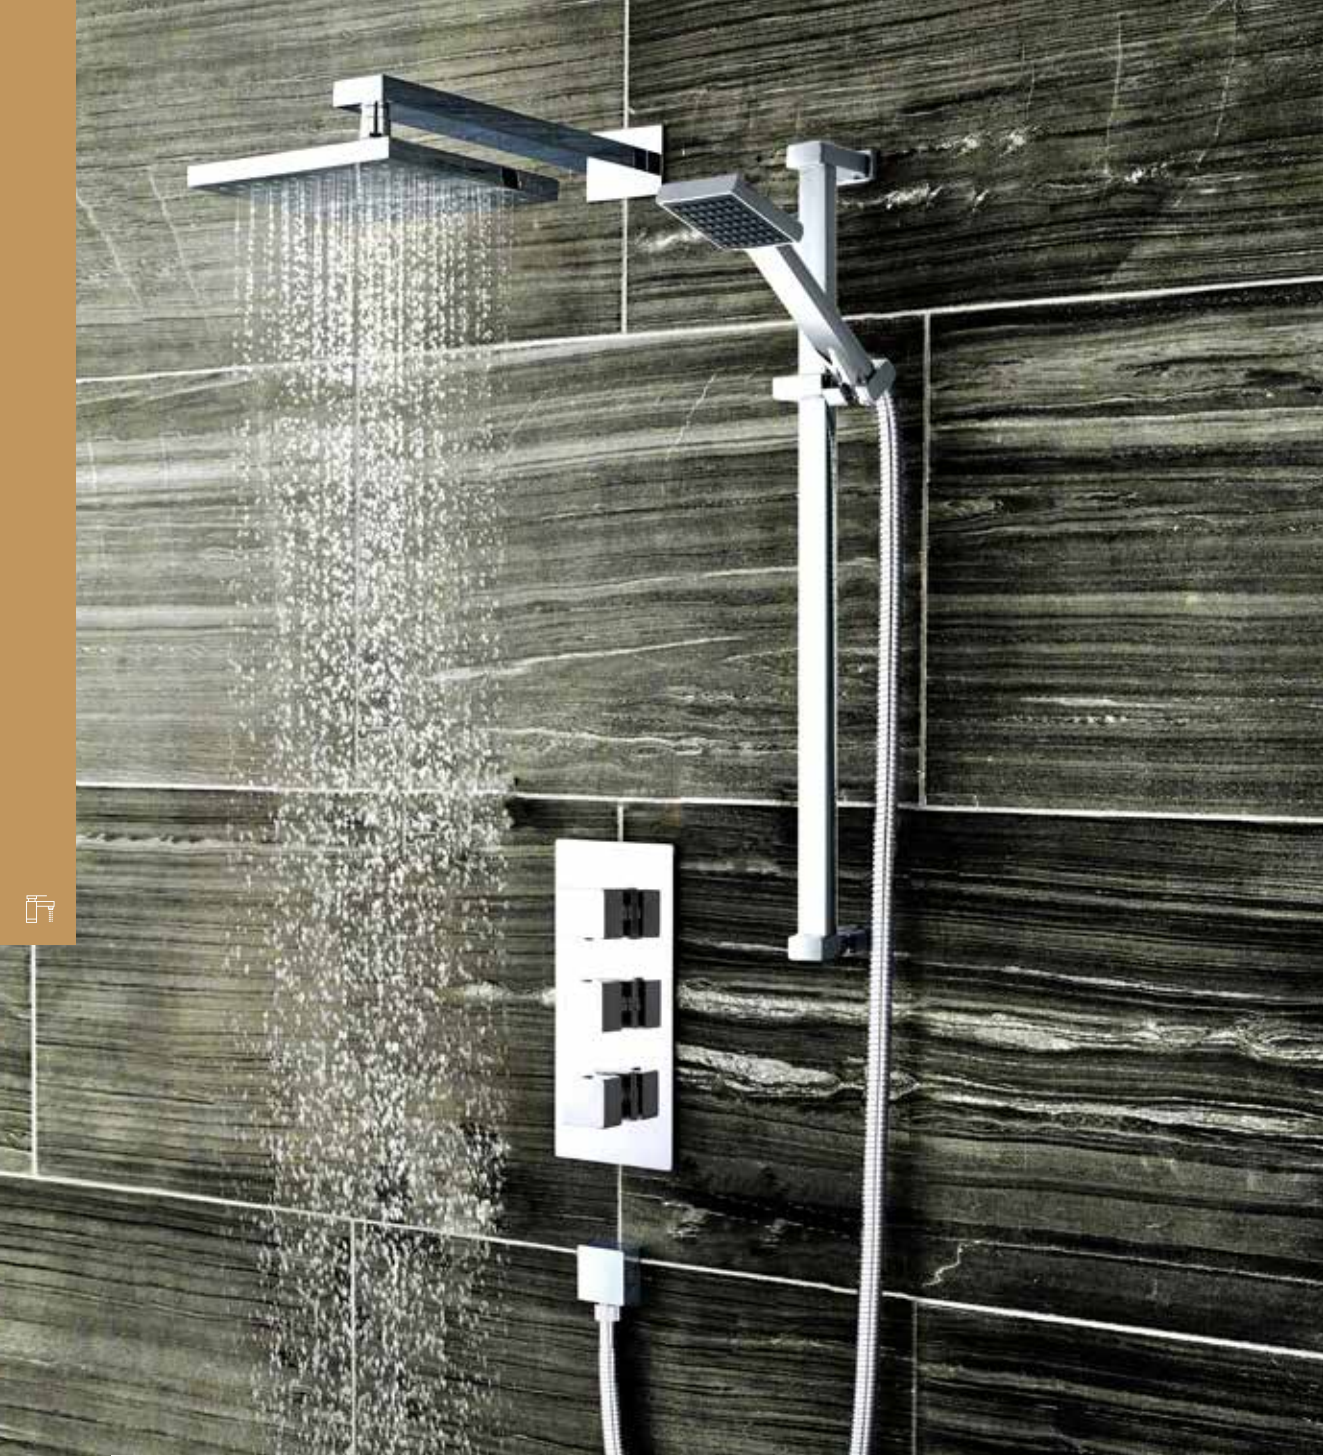

VOICI ACCESSORIES

Code DPIA8312 €100.00

Code DPIA8313 €48.50

Code DPIA8315 €24.00

Code DPIA8316 €48.50

Code DPIA8321 €48.50

Code DPIA8322 €48.50

Code DPIA8329 €73.50

5 YEAR WARRANTY

COMPLETE SHOWER KITS

Voici - Shower Kit 1

Includes; Voici Twin Concealed Square Valve (VOI600), Square Shower Arm (AVSA02), 25x25cm Slim Square Shower Head (AVSHD2525)

Code VOI6KIT €603.00

Voici - Shower Kit 2

Includes; Voici Triple Concealed Square Valve (VOI700), Square Shower Arm (AVSA02), 25x25cm Slim Square Shower Head (AVSHD2525), Square Slide Rail (AVSR01), Square Outlet Elbow (AVWE22)

Code VOI7KIT €890.50

STYLE GUIDE
YOUR NEXT
SELECTION IS

Showering
Page 291

Baths
Page 317

Heating
Page 345

Accessories
Page 364