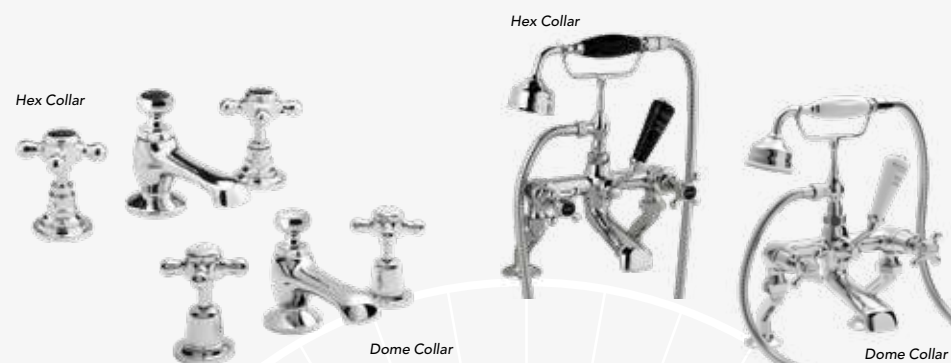

Hex Collar

Dome Collar

Hex Collar

Dome Collar

3 Tap Hole Deck Basin Mixer

Minimum Operating Pressure 0.1 bar

Black & Chrome Collar: Hex	
BAYT147	€543.73

White & Chrome Collar: Hex	
BAYT107	€516.61

Black & Chrome Collar: Dome	
BAYT247	€543.73

White & Chrome Collar: Dome	
BAYT207	€516.61

Deck Mounted Bath Shower Mixer

Minimum Operating Pressure 0.2 bar

Black & Chrome Collar: Hex	
BAYT144	€985.21

White & Chrome Collar: Hex	
BAYT104	€935.24

Black & Chrome Collar: Dome	
BAYT244	€985.21

White & Chrome Collar: Dome	
BAYT204	€935.24