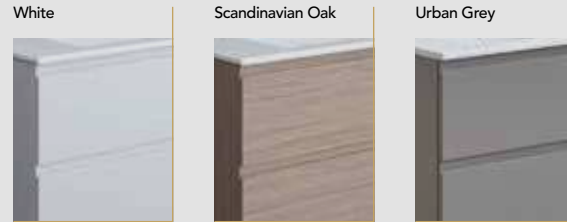

Available in the following colours...

Joy - Wall Hung Basin Unit with 600mm Basin

H: 618mm D: 460mm W: 610mm

Unit	White	JOYWH060PWH	€653.50
(Choose Colour)	Scandinavian Oak	JOYWH060SOK	
	Urban Grey	JOYWH060UGY	

Ceramic Basin	JOYDI06101WH	€342.00

TOTAL	€995.50