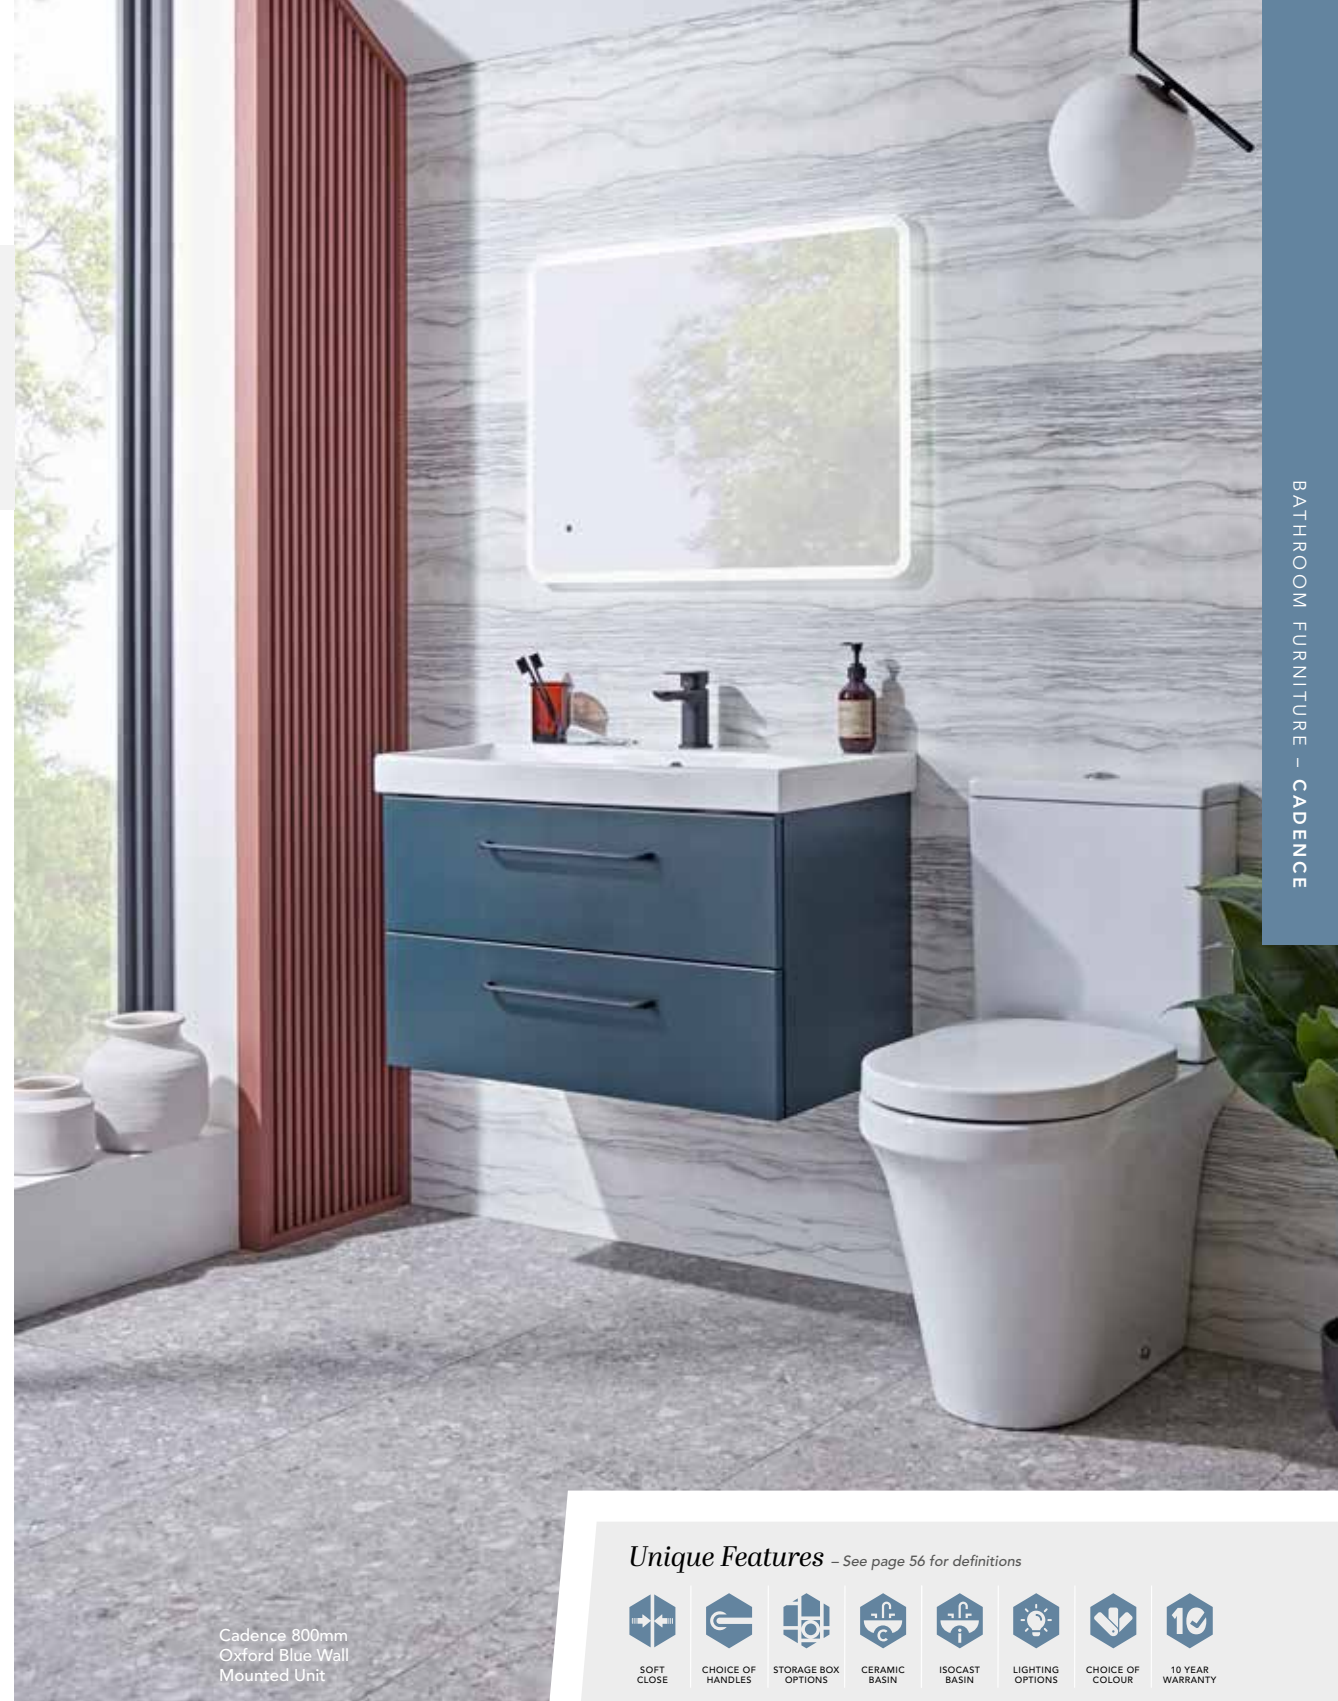

Cadence 600mm Wall Mounted Unit & Basin

H: 460mm D: 416mm W: 589mm**

Unit (Choose Colour)	Matt Storm Grey	TAVCA600W.SG	€606.46
	Gloss Spruce	TAVCA600W.GSP	
	Oxford Blue	TAVCA600W.OB	
	Gloss Light Grey	TAVCA600W.G	
	Tundra Wood	TAVCA600W.TW	
	Gloss White	TAVCA600W.W	
Isocast Basin*	TAVCA600IS	€190.80	
Handle (x2)	TAVCADH01.579.C	€50.15	
TOTAL		€897.56	

*Alternative ceramic basin available from page 74. **Dimensions exclude basins.

Note: Matt Storm Grey units shown above with chrome Cadence handle 1 - See page 74 for alternative styles.
Note: Unit or Handle x2 indicates two units or handles needed. All prices indicate individual product pricing.

Cadence 800mm Oxford Blue Wall Mounted Unit