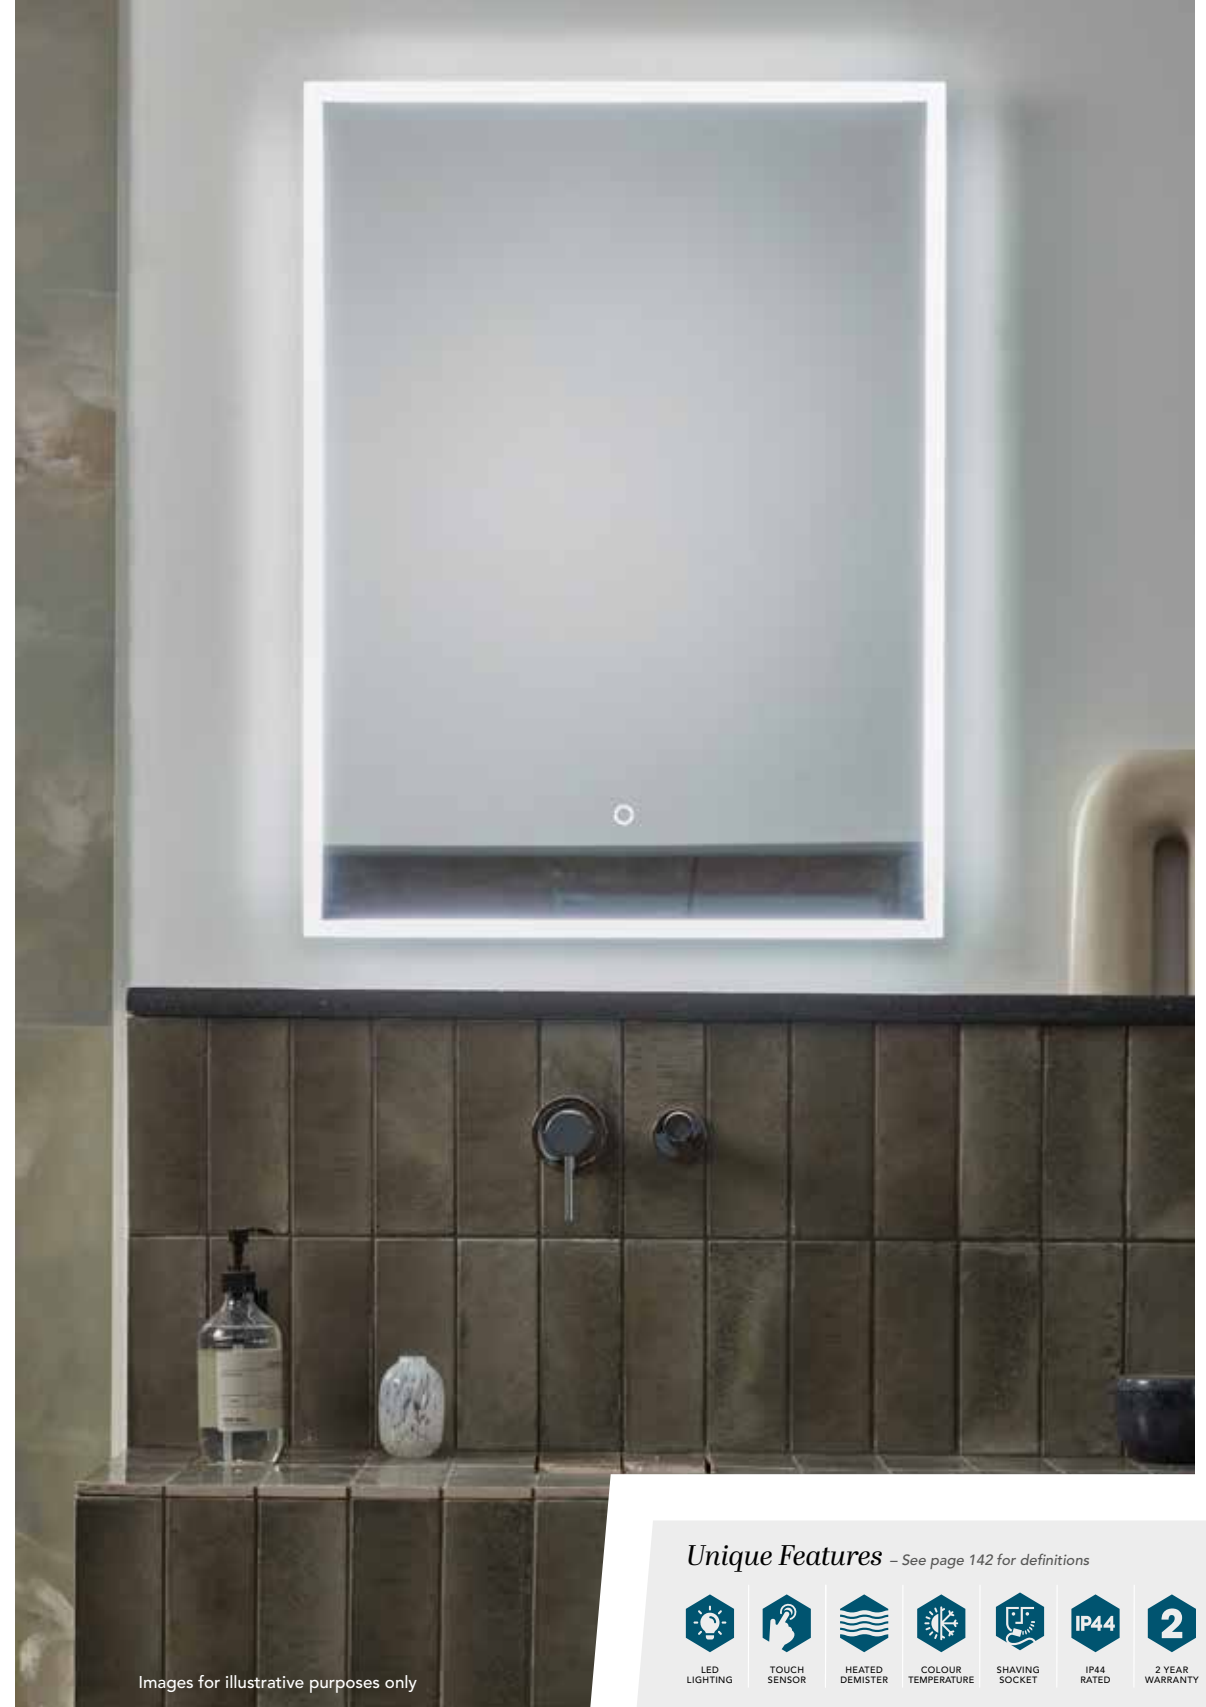

Images for illustrative purposes only

Unique Features – See page 142 for definitions

- LED LIGHTING
- TOUCH SENSOR
- HEATED DEMISTER
- COLOUR TEMPERATURE
- SHAVING SOCKET
- IP44 RATED
- 2 YEAR WARRANTY

STYLE GUIDE
YOUR NEXT
SELECTION IS

- Sanitary Ware
  Page 173
- Brassware
  Page 221
- Showering
  Page 291
- Baths
  Page 317
- Heating
  Page 345
- Accessories
  Page 364