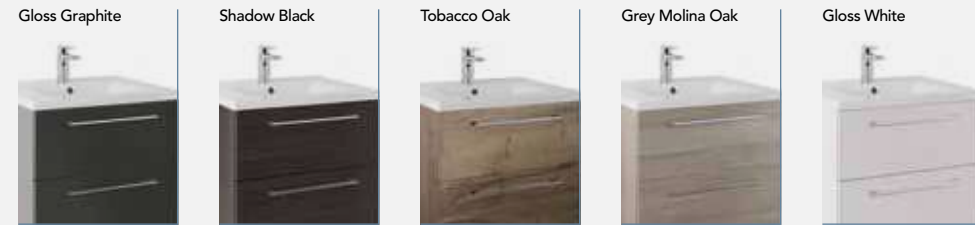

LUCCA

Matt Dove Grey

Unique Features

See page 56 for definitions

STYLE GUIDE
YOUR NEXT
SELECTION IS

RIMINI

Available in the following colours...

Rimini 600mm Wall Hung Unit