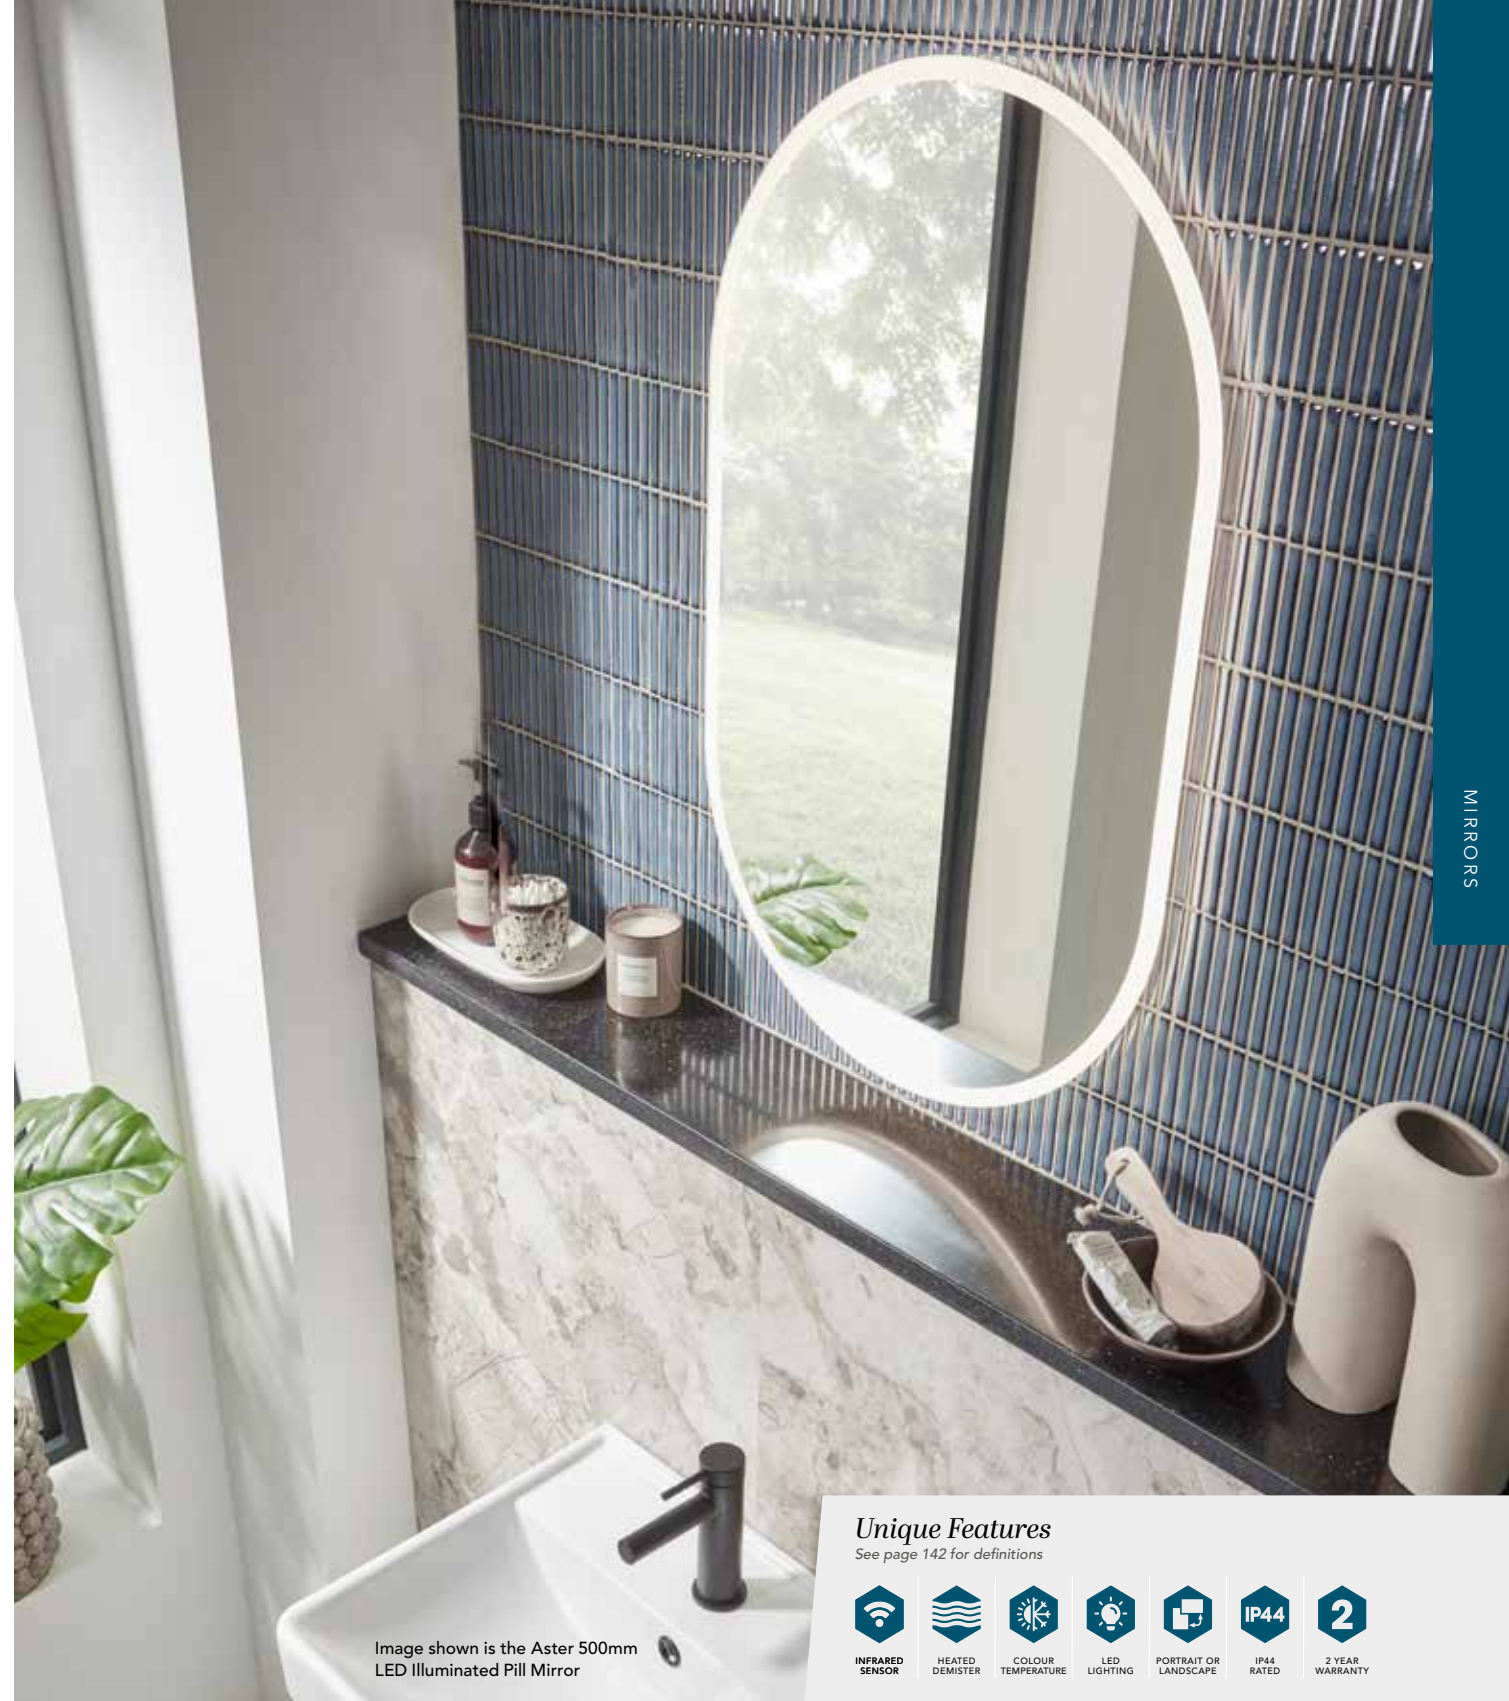

Code TAVAS120ALC €906.30

ASTER 500mm LED Illuminated Pill Mirror

H: 500mm W: 800mm D: 25mm

Code TAVAS50ALP €545.14

Image shown is the Aster 500mm LED Illuminated Pill Mirror

Unique Features

See page 142 for definitions