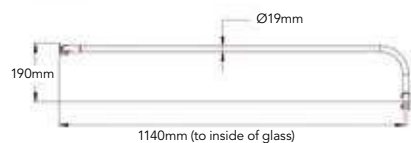

BRUSHED BRASS PROFILE

Casanuova Wetroom Brushed Brass Kit	Code CNVWRBRUSHKIT	€161.00
Casanuova Brushed Brass 300 Wet Room Flipper Panel	Code CNVWR300BRUSH	€292.50

SHOWERING - CASANUOVA WETROOM PANELS

Casanuova Wet Room Panel Extra Height Support Arm