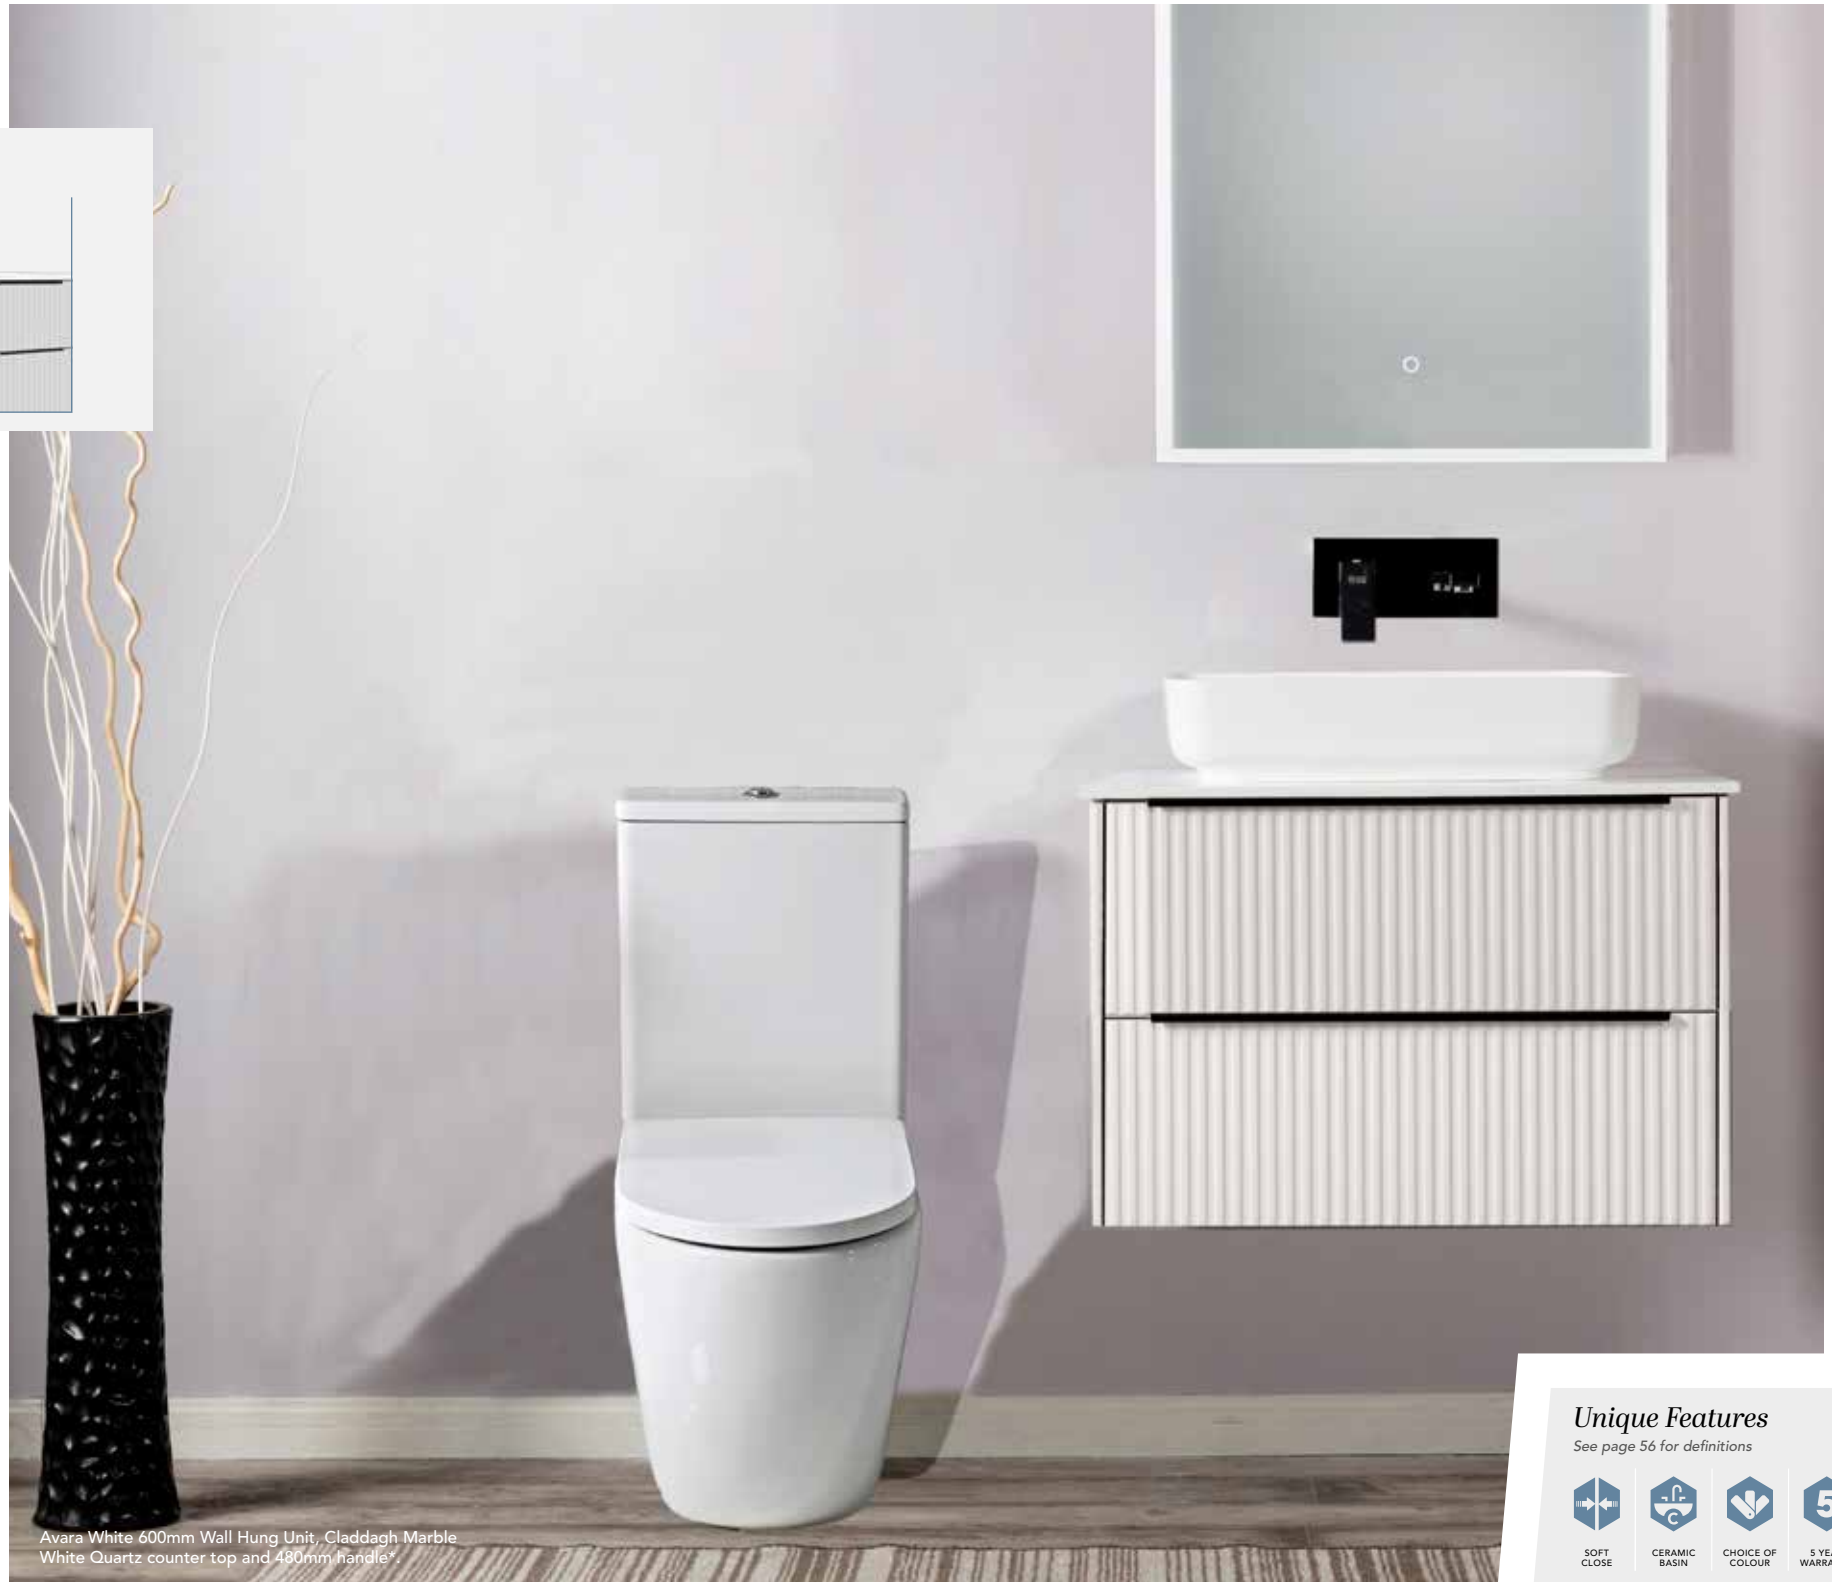

Avara 600mm Wall Hung Unit

H: 500mm D: 450mm W: 590mm

Unit (Choose Colour)	Matt Anthracite Matt Sage Green Matt White	AVA60WHANT AVA60WHSAG AVA60WHWHI	€522.00
Ceramic Basin		LUC60BAS	€217.50
Handle (x2)		RTH01B136	€17.00
TOTAL			€773.50

Avara White 600mm Wall Hung Unit, Claddagh Marble White Quartz counter top and 480mm handle*