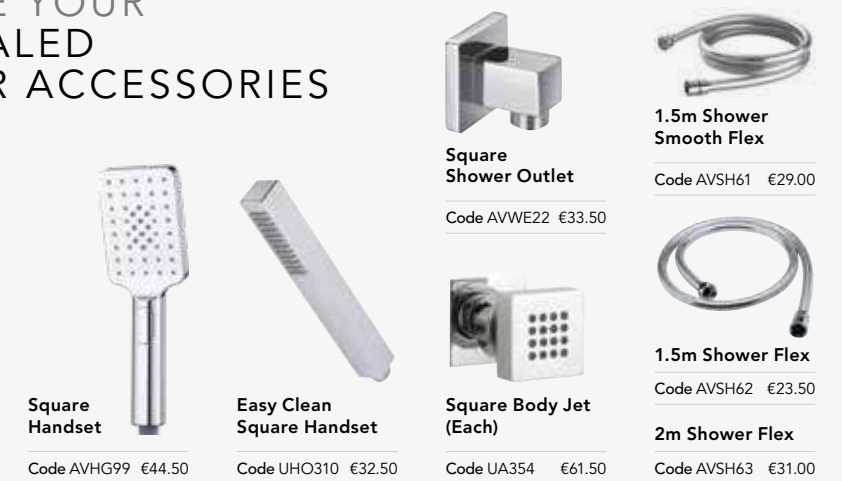

CHOOSE YOUR CONCEALED SHOWER ACCESSORIES

Square Shower Outlet

Code AVWE22 €33.50

1.5m Shower Smooth Flex

Code AVSH61 €29.00

Square Handset

Code AVHG99 €44.50

Easy Clean Square Handset