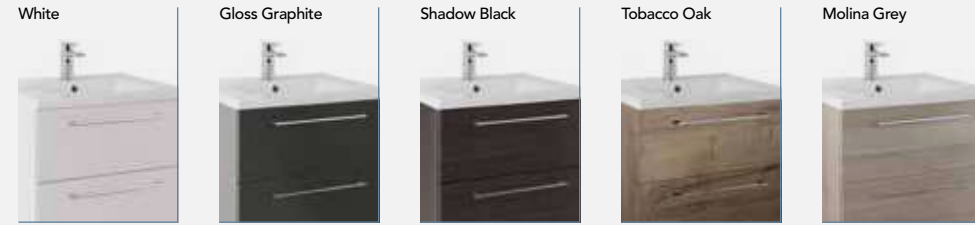

Ceramic Basin	L60BAS	€193.00
---------------	--------	---------

TOTAL		€523.00
--------------	--	----------------

Cesena 60 Twin Drawer Wall Hung Unit

H: 550mm D: 395mm W: 610mm

Unit (Choose Colour)	White	CES60WHTWH	€407.00
	Gloss Graphite	CES60WHTGPH	
	Shadow Black	CES60WHTSB	
	Tobacco Oak	CES60WHTTOB	
	Molina Grey	CES60WHTMO	

Ceramic Basin	L60BAS	€193.00
---------------	--------	---------

TOTAL		€600.00
--------------	--	----------------

Cesena White 50 Twin Drawer Wall Hung Unit with Cesena 46 Mirror Cabinet

Unique Features

See page 56 for definitions

CESENA

Available in the following colours...

Cesena 50 Floor Standing Unit

H: 880mm D: 395mm W: 510mm

Unit (Choose Colour)	White	CES50FLWH	€429.00
	Gloss Graphite	CES50FLGPH	
	Shadow Black	CES50FLSB	
	Tobacco Oak	CES50FLTOB	
	Molina Grey	CES50FLMO	
Ceramic Basin	L50BAS	€180.50	
TOTAL		€609.50	