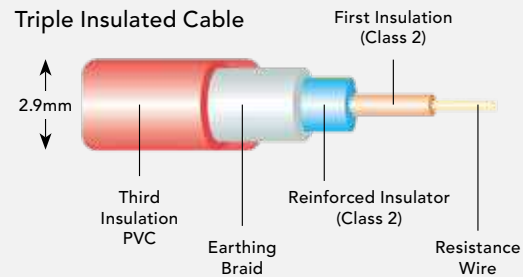

COSYTOES UNDERFLOOR HEATING

Suitable for domestic and commercial installations, Cosytoes TRADEMAT is ideal for almost anywhere that requires efficient and economical heating.

Now you can have the affordable luxury and practicality of a tile or stone floor that is warm and inviting to walk on, even on the coldest days.

Cosytoes TRADEMAT can also be installed in a screed or self-levelling compound under most floor finishes such as hardwood and laminate following manufacturers advice, and carpet or vinyl.

- Completely safe
- Maintenance free
- Efficient, intelligent control
- 160 watts per square metre
- Safe 9 watts per linear metre
- Suitable for insulated concrete or timber sub-floors
- More wall space, no radiators
- Healthier environment, less airborne dust

“That warm comfortable feeling begins with the feet”

3 Simple and Easy Steps

1. **1. EASY TO SIZE**
   Floor area in sq.m. less than 10%, less any area of fixed objects.
2. **2. EASY TO LAY**
   Staple, hot glue, clip, screw or use Cosytoes plastic push in fixings to fix down the backing net. Cut the net between wire loops to change direction. Correct spacing assured. Simply tile the floor as normal using flexible adhesive.
3. **3. EASY TO USE**
   Use Cosytoes pre-programmed Timerstat for accurate simple time and temperature control.

Full installation instructions included.