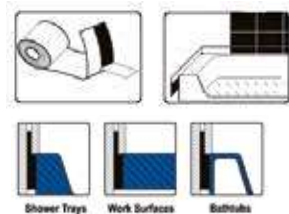

WETROOM TRAY FORMERS

Independently tested to demonstrate that our unique patent applied structure can withstand in excess of 1 ton of applied weight without notable deflection. Whilst being incredibly strong, our formers have also remained light-weight. As an example, our 900mm x 900mm former weighs only 11.5kg. This level of performance is unmatched by any other floor former on the market.

DESCRIPTION	CODE	PRICE
900 x 900 x 22mm	WFF900	€562.00
1000 x 1000 x 22mm	WFF1000	€562.00
1300 x 800 x 22mm	WFF1300	€562.00
1200 x 1000 x 22mm	WFF1200	€562.00
1400 x 900 x 22mm	WFF1400	€562.00
1500 x 800 x 22mm	WFF1500	€562.00

Note: Suitable for 10mm tile.
Other sizes available on request.

Wet Room Tray Former - To Suit Tiled Floor

Code WFWASTETILE €278.50

Wet Room Tray Former - To Suit Vinyl Floor

Code WFWASTEVINYL €278.50

FLEXI-SEAL

Use Flexi-Seal to protect floors and ceilings from expensive water damage caused by leaks from shower trays, baths and work surfaces.

Flexi-Seal uses a combination of a durable flexible rubber with a waterproof butyl based adhesive to give maximum protection between the application surface and tiles or panels.

Since the rubber is flexible, it will maintain a watertight seal whilst allowing for a certain amount of movement that is inevitable, particularly with new builds.

Available in 2m, 3m, 4m, 10m & 20m rolls.

2m	Code TFLEXI2	€42.00
3m	Code TFLEXI3	€62.50
4m	Code TFLEXI4	€81.50
10m	Code TFLEXI10	€200.00
20m	Code TFLEXI20	€384.00

PROTECTS AGAINST WATER DAMAGE CAUSED BY LEAKS

BONDMASTER TANKING SYSTEM