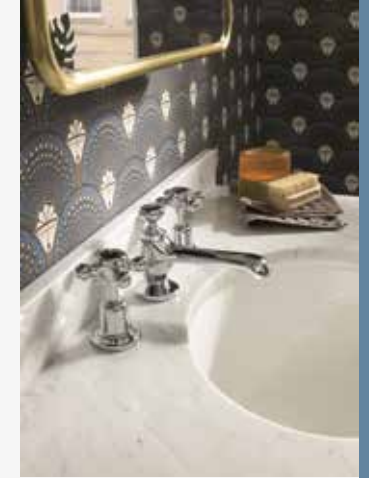

White
BAYC228 €997.47

Grey
BAYC229 €997.47

800mm Single Bowl 3 Tap Hole

H: 18mm D: 470mm
W: 820mm

Black
BAYC230 €997.47

White
BAYC231 €997.47

Grey
BAYC232 €997.47

1000mm Single Bowl 1 Tap Hole

H: 18mm D: 470mm
W: 1020mm

Black
BAYC245 €1245.03

White
BAYC246 €1245.03

Grey
BAYC247 €1245.03

1000mm Single Bowl 3 Tap Hole

H: 18mm D: 470mm
W: 1020mm

Black
BAYC248 €1245.03

White
BAYC249 €1245.03

Grey
BAYC250 €1245.03

1000mm Single Bowl with Radius 1 Tap Hole

H: 18mm D: 470mm
W: 1020mm

Black
BAYC251 €1322.84

White
BAYC252 €1322.84

Grey
BAYC253 €1322.84

1000mm Single Bowl with Radius 3 Tap Hole

H: 18mm D: 470mm
W: 1020mm

Black
BAYC254 €1322.84

White
BAYC255 €1322.84

Grey
BAYC256 €1322.84

1200mm Double Bowl 1 Tap Hole

H: 18mm D: 470mm
W: 1220mm

Black
BAYC233 €1663.55

White
BAYC234 €1663.55

Grey
BAYC235 €1663.55

1200mm Double Bowl 3 Tap Hole

H: 18mm D: 470mm
W: 1220mm

Black
BAYC236 €1663.55

White
BAYC237 €1663.55

Grey
BAYC238 €1663.55

1200mm Single Bowl with Radius 1 Tap Hole

H: 18mm D: 470mm
W: 1220mm

Black
BAYC239 €1497.05

White
BAYC240 €1497.05

Grey
BAYC241 €1497.05

1200mm Single Bowl with Radius 3 Tap Hole

H: 18mm D: 470mm
W: 1220mm

Black
BAYC242 €1497.05

White
BAYC243 €1497.05

Grey
BAYC244 €1497.05

Note: Basin Included

Note: Our marble tops have distinctive veins, markings and colour variations that are unique to each piece. No two are the same.

PREMIUM MARBLE COUNTER TOPS - 30MM THICK

600mm Single Bowl 1 Tap Hole

H: 30mm D: 470mm
W: 620mm

Black
BAYC221PRE €871.46

White
BAYC222PRE €871.46

600mm Single Bowl 3 Tap Hole

H: 30mm D: 470mm
W: 620mm

Black
BAYC224PRE €871.46

White
BAYC225PRE €871.46

800mm Single Bowl 1 Tap Hole

H: 30mm D: 470mm
W: 820mm

Black
BAYC227PRE €1045.70

White
BAYC228PRE €1045.70

800mm Single Bowl 3 Tap Hole

H: 30mm D: 470mm
W: 820mm

Black
BAYC230PRE €1045.70

White
BAYC231PRE €1045.70

1000mm Single Bowl 1 Tap Hole

H: 30mm D: 470mm
W: 1020mm

Black
BAYC245PRE €1305.98

White
BAYC246PRE €1305.98

1000mm Single Bowl 3 Tap Hole

H: 30mm D: 470mm
W: 1020mm

Black
BAYC248PRE €1305.98

White
BAYC249PRE €1305.98

1000mm Single Bowl with Radius 1 Tap Hole

H: 30mm D: 470mm
W: 1020mm

Black
BAYC251PRE €1387.39

White
BAYC252PRE €1387.39

1000mm Single Bowl with Radius 3 Tap Hole

H: 30mm D: 470mm
W: 1020mm

Black
BAYC254PRE €1387.39

White
BAYC255PRE €1387.39

1200mm Double Bowl 1 Tap Hole

H: 30mm D: 470mm
W: 1220mm

Black
BAYC233PRE €1745.14

White
BAYC234PRE €1745.14

1200mm Double Bowl 3 Tap Hole

H: 30mm D: 470mm
W: 1220mm

Black
BAYC236PRE €1745.14

White
BAYC237PRE €1745.14

1200mm Single Bowl with Radius 1 Tap Hole

H: 30mm D: 470mm
W: 1220mm

Black
BAYC239PRE €1569.72

White
BAYC240PRE €1569.72

1200mm Single Bowl with Radius 3 Tap Hole

H: 30mm D: 470mm
W: 1220mm

Black
BAYC242PRE €1569.72

White
BAYC243PRE €1569.72

Note: Basin Included

Note: Our marble tops have distinctive veins, markings and colour variations that are unique to each piece. No two are the same.

STYLE GUIDE
YOUR NEXT
SELECTION IS