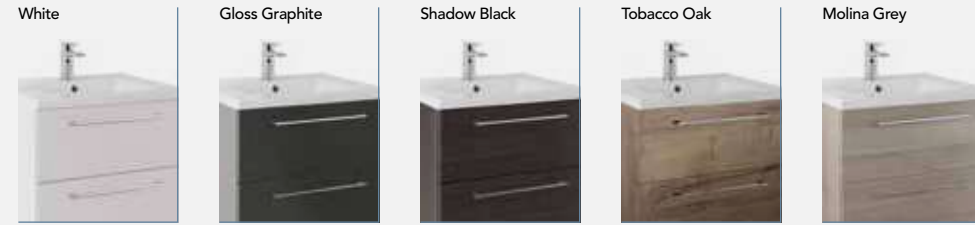

SOFT CLOSE

WORKTOP BOWL

CHOICE OF COLOUR

5 YEAR WARRANTY

STYLE GUIDE
YOUR NEXT SELECTION IS

CESENA

Available in the following colours...

Cesena 50 Single Drawer Wall Hung Unit

TOTAL		€466.50
--------------	--	----------------

Cesena 50 Twin Drawer Wall Hung Unit

H: 550mm D: 395mm W: 510mm

Unit (Choose Colour)	White	CES50WHTWH	€407.00
	Gloss Graphite	CES50WHTGPH	
	Shadow Black	CES50WHTSB	
	Tobacco Oak	CES50WHTTOB	
	Molina Grey	CES50WHTMO	