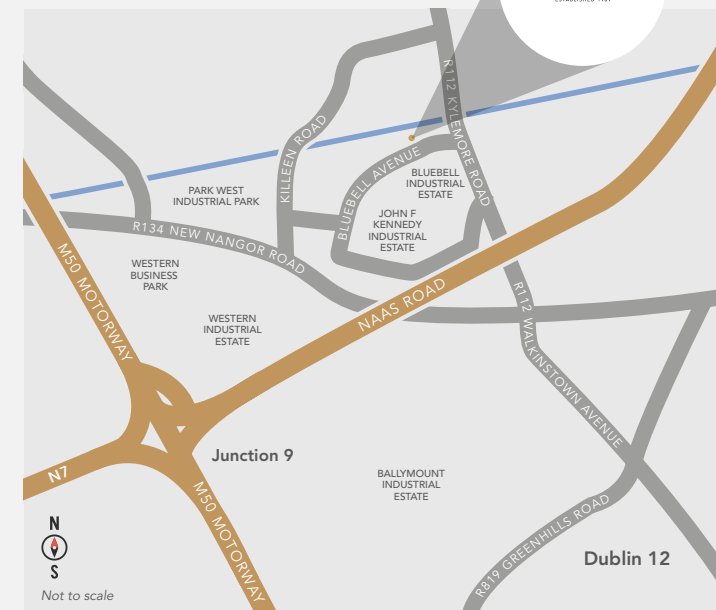

VISIT OUR SHOWROOM

(By appointment only)
Unit 2, Bluebell Industrial Estate,
Dublin 12

Scan the QR code
above to book
an appointment