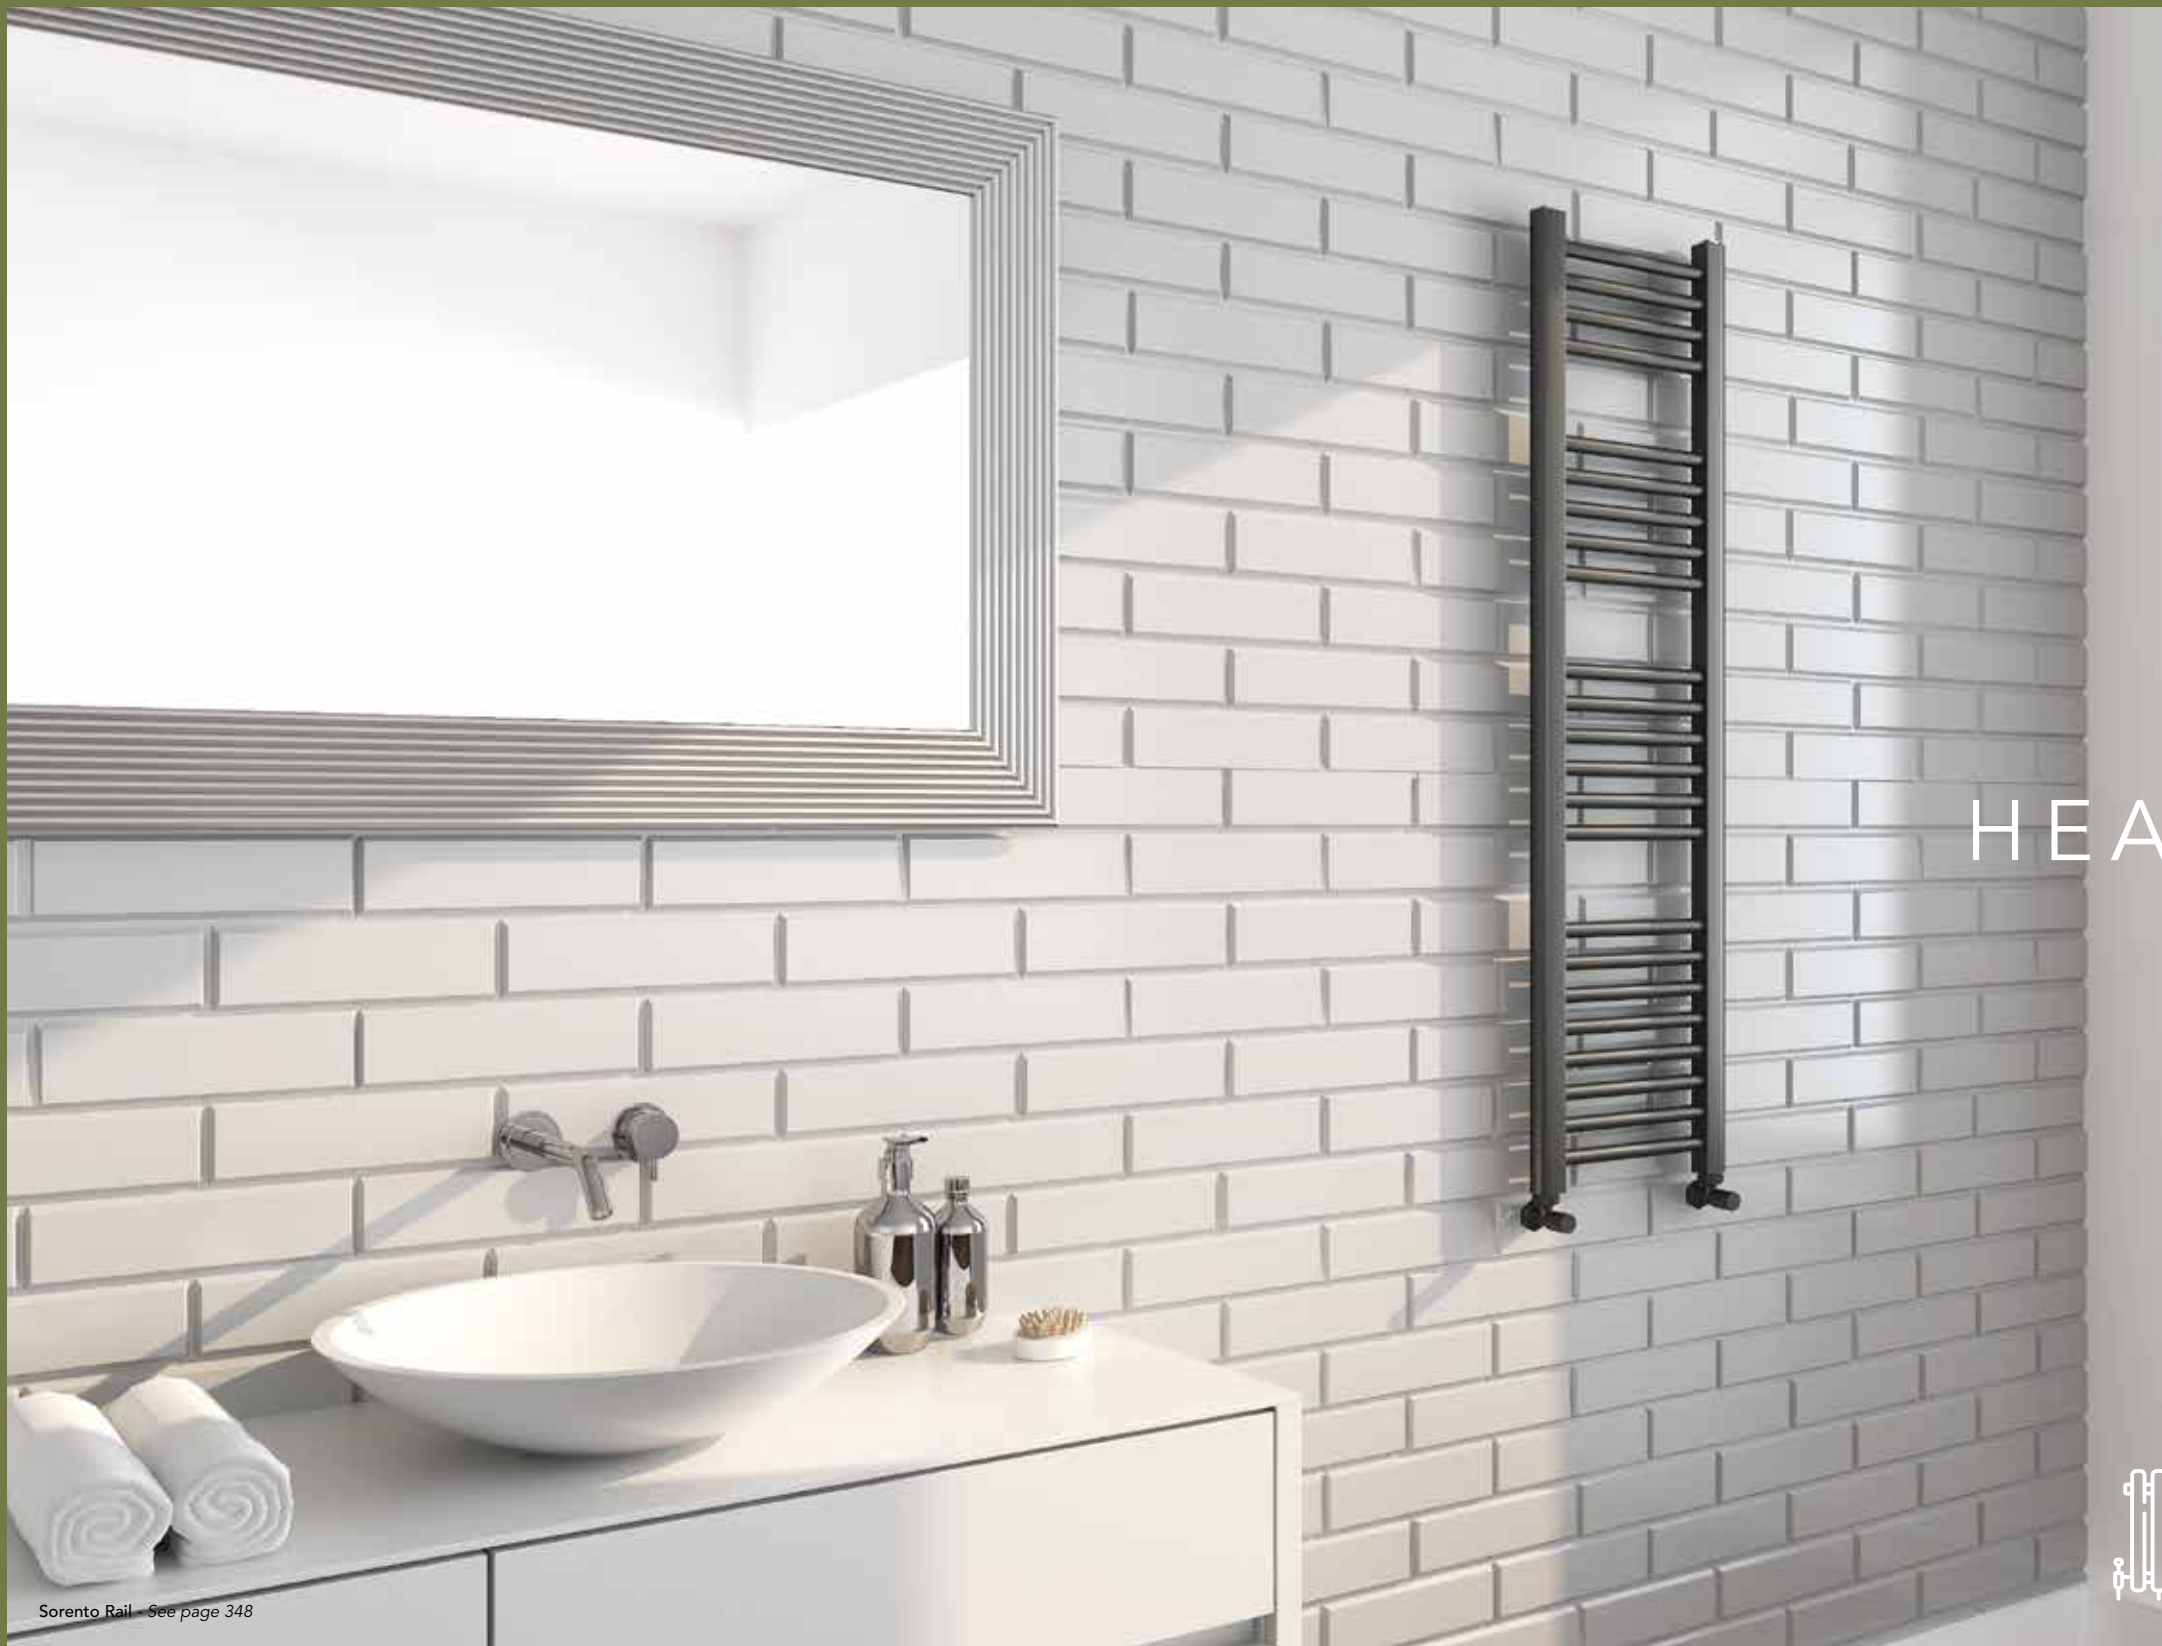

HEATING

Sorento Rail - See page 348