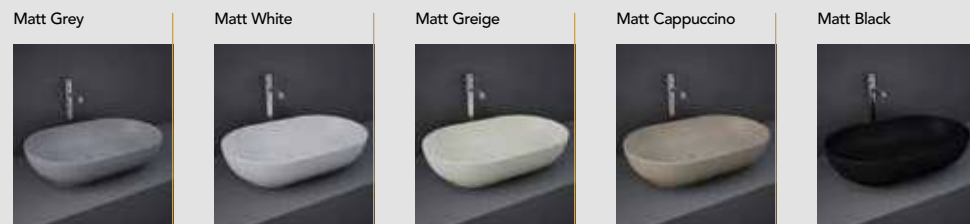

RAK CERAMICS FEELING VESSELS

Available in the following colours...