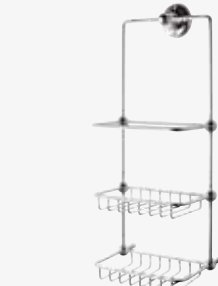

Code ULH305 €121.50

Kylemore Towel Ring

Code ULH302 €58.00

Kylemore Double Robe Hook

Code ULH311 €43.50

Kylemore Shower Tidy

Code ULH316 €204.00

Kylemore Soap Dish