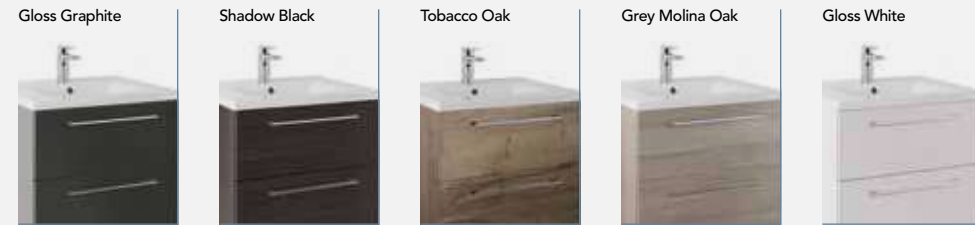

RIMINI

Available in the following colours...

H: 830mm D: 380mm W: 490mm

Unit (Choose Colour)	Gloss Graphite Shadow Black Tobacco Oak Grey Molina Oak	BAR500GPH BAR500SB BAR500TOB BAR500MO	€355.50
Ceramic Basin	K50BAS		€164.00
TOTAL			€519.50

H: 835mm D: 465mm W: 610mm

Unit (Choose Colour)	Gloss Graphite Shadow Black Tobacco Oak Grey Molina Oak Gloss White	RIM60FLGPH RIM60FLSB RIM60FLTOB RIM60FLMO RIM60FLWH	€555.50
Ceramic Basin	RIM60BAS		€188.50
TOTAL			€744.00

H: 830mm D: 445mm W: 592mm

Unit (Choose Colour)	Gloss Graphite Shadow Black Tobacco Oak Grey Molina Oak	BAR600GPH BAR600SB BAR600TOB BAR600MO	€384.00
Ceramic Basin	RIM60BAS		€188.50
TOTAL			€572.50

H: 835mm D: 465mm W: 810mm

Unit (Choose Colour)	Gloss Graphite Shadow Black Tobacco Oak Grey Molina Oak Gloss White	RIM80FLGPH RIM80FLSB RIM80FLTOB RIM80FLMO RIM80FLWH	€654.50
Ceramic Basin	RIM80BAS		€260.50
TOTAL			€915.00