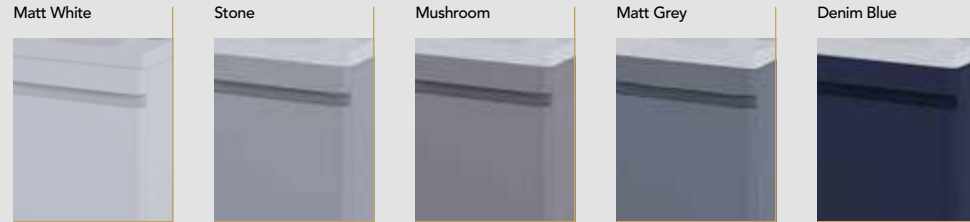

H: 200mm D: 166mm W: 285mm

JOYDILB	€85.50
---------	--------

Unique Features – See page 56 for definitions

STYLE GUIDE
YOUR NEXT
SELECTION IS

RAK CERAMICS RESORT

Available in the following colours...

Resort - Cloakroom Unit with 450mm Basin