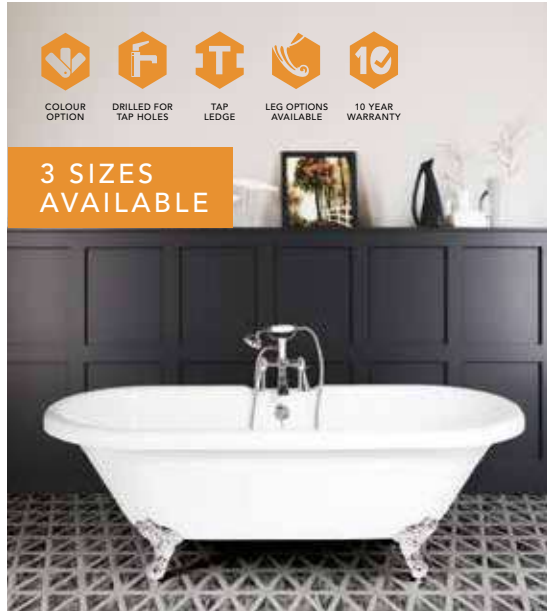

STYLE GUIDE
YOUR NEXT
SELECTION IS

Heating
Page 345

Accessories
Page 364

TRADITIONAL ROLL TOP

- COLOUR OPTION
- DRILLED FOR TAP HOLES
- TAP LEDGE
- LEG OPTIONS AVAILABLE
- 10 YEAR WARRANTY

3 SIZES AVAILABLE