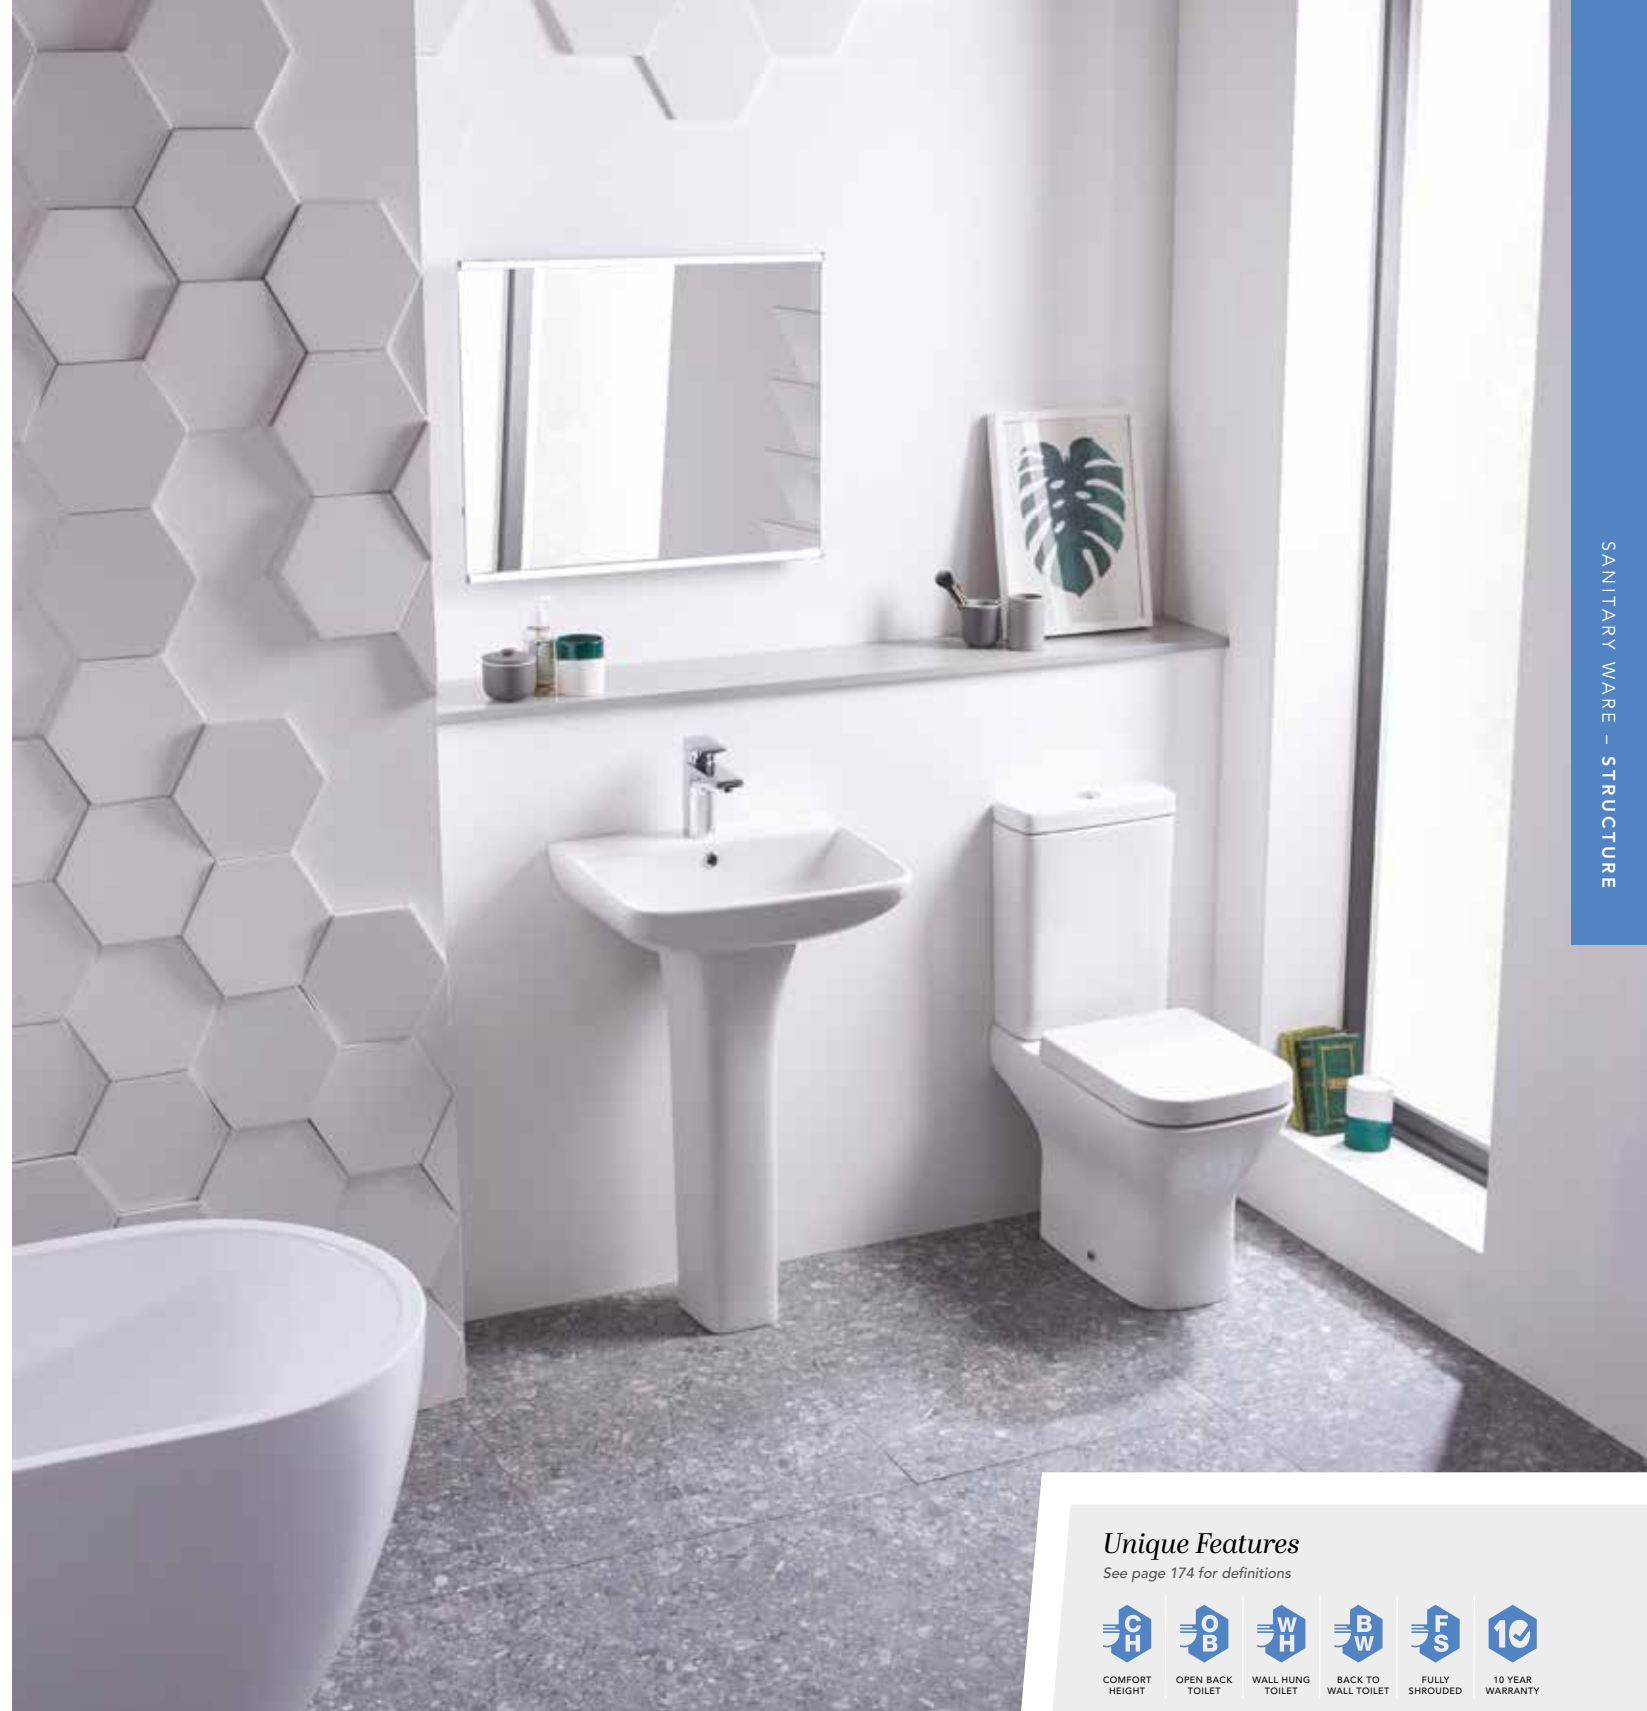

STRUCTURE

H: 910mm D: 640mm W: 345mm

Pan	TAVPC455S	€404.30
Cistern	TAVC450S	€176.60
Seat	TAVTS450S	€96.89
		€677.79

H: 850mm D: 610mm W: 345mm

Pan	TAVPF450S	€386.13
Cistern	TAVC450S	€176.60
Seat	TAVTS450S	€96.89
		€659.62

H: 850mm D: 640mm W: 345mm

Pan	TAVP450S	€371.39
Cistern	TAVC450S	€176.60
Seat	TAVTS450S	€96.89
		€644.88

H: 345mm D: 505mm W: 345mm

Pan	TAVWH450S	€374.78
Slim Seat	TAVTS451S	€96.89
		€471.67

H: 460mm D: 515mm W: 345mm

Pan	TAVBTC450S	€361.16
Seat	TAVTS450S	€96.89
		€458.05

H: 395mm D: 515mm W: 345mm

Pan	TAVBTW450S	€329.36
Seat	TAVTS450S	€96.89
		€426.24

H: 850mm D: 430mm W: 550mm

Basin	TAVSB450S	€202.73
Pedestal	TAVPE450S	€91.65
		€294.38

Upgrade your **Flush Button & Seat Cover Caps** to our **Matt Black Finish**

Upgrade your **Flush Button & Seat Cover Caps** to our **Brushed Brass Finish**

Unique Features

See page 174 for definitions

STYLE GUIDE
YOUR NEXT
SELECTION IS