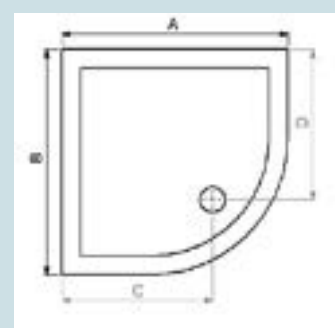

Quadrant

Low profile shower tray

CODE	A	B	C	D	PRICE (INC VAT)
T800Q - LP	800	800	500	500	€239.85
T900Q - LP	900	900	600	600	€239.85
T1000Q - LP	1000	1000	700	700	€334.56

90mm waste included with all trays