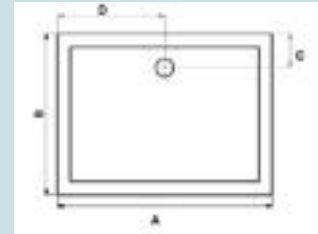

Rectangular

Low profile shower tray

CODE	A	B	C	D	PRICE (INC VAT)
T790REC - LP	900	700	190	450	€300.12
T7690REC - LP	900	760	190	450	€300.12
T890REC - LP	900	800	190	450	€319.80
T710REC - LP	1000	700	190	500	€327.18
T7610REC - LP	1000	760	190	500	€334.56
T810REC - LP	1000	800	190	500	€313.65
T910REC - LP	1000	900	190	500	€334.56
T711REC - LP	1100	700	190	550	€339.48
T7611REC - LP	1100	760	190	550	€339.48
T811REC - LP	1100	800	190	550	€339.48
T911REC - LP	1100	900	190	550	€339.48
T712REC - LP	1200	700	190	600	€334.56
T7612REC - LP	1200	760	190	600	€319.80
T812REC - LP	1200	800	190	600	€339.48
T912REC - LP	1200	900	190	600	€354.24
T813REC - LP	1300	800	190	600	€428.04
T913REC - LP	1300	900	190	650	€455.10
T714REC - LP	1400	700	190	700	€455.10
T7614REC - LP	1400	760	190	700	€479.70
T814REC - LP	1400	800	190	700	€479.70
T914REC - LP	1400	900	190	700	€479.70
T715REC - LP	1500	700	190	750	€479.70
T815REC - LP	1500	800	190	750	€479.70
T915REC - LP	1500	900	190	750	€479.70
T716REC - LP	1600	700	190	800	€479.70
T816REC - LP	1600	800	190	800	€479.70
T916REC - LP	1600	900	190	800	€479.70
T717REC - LP	1700	700	190	850	€479.70
T7617REC - LP	1700	760	190	850	€535.05
T718REC - LP	1800	700	190	850	€707.25
T818REC - LP	1800	800	190	900	€707.25
T918REC - LP	1800	900	190	900	€707.25
T920REC - LP	2000	900	190	1000	€774.90

90mm waste included with all trays