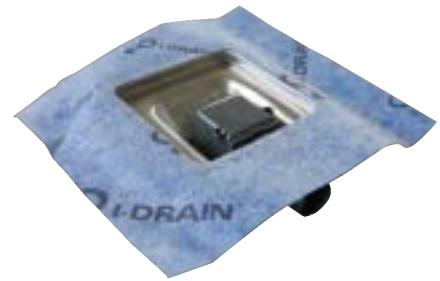

*All in one package. Grating included in box. Other colours available. Delivery time ± 4 weeks.

I-DRAIN® AIO
Stainless steel

AIO video

I-DRAIN® AIO
Yellow Gold

I-DRAIN® AIO
Matt Black

I-DRAIN® SQUARE

Built-in height: 54 mm. | Flow capacity: 24 l/min | 150x150 mm | Drain body: deep-drawn stainless steel. | No welding joints, no risk of leaks. | Reversible stainless steel grating* (standard in box).