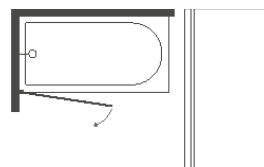

CODE	SCREEN	CORNER	PRICE (INC VAT)
iB003	800mm Chrome	SQUARE	€227.55
iB003-BK	800mm Black	SQUARE	€258.30