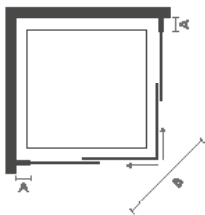

enclosures

Corner Door

6mm toughened safety glass | 1850mm height | Adjustable walls profiles to fit most home | Lifetime guarantee | Chrome finish | Twin sliding doors | i3 handle | Full length magnetic door strips | Concealed fitting | Translucent clear seals | Wetroom compatible | Power shower compatible | Reversible | iShield easy clean glass

SHOWER DOOR
CODE

DOOR/TRAY SIZE

ADJUSTMENT (A)

DOOR ACCESS (B)

PRICE(INC VAT)

i3CS760C	760	720-740	400	€430.50
i3CS800C	800	760-780	430	€430.50
i3CS900C	900	860-880	500	€442.80