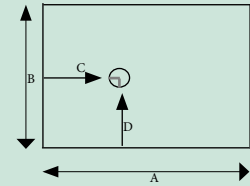

BLACK CODE	WHITE CODE	A	B	C	D	PRICE (INC VAT)
T890REC - BK - LP	T890REC - WH - LP	900	800	450	400	€516.60
T810REC - BK - LP	T810REC - WH - LP	1000	800	410	400	€553.50
T910REC - BK - LP	T910REC - WH - LP	1000	900	410	450	€590.40
T811REC - BK - LP	T811REC - WH - LP	1100	800	410	400	€590.40
T911REC - BK - LP	T811REC - WH - LP	1100	900	410	450	€615.00
T712REC - BK - LP	T712REC - WH - LP	1200	700	410	350	€590.40
T812REC - BK - LP	T812REC - WH - LP	1200	800	410	400	€590.40
T912REC - BK - LP	T912REC - WH - LP	1200	900	450	450	€639.60
T714REC - BK - LP	T714REC - WH - LP	1400	700	410	350	€639.60
T814REC - BK - LP	T814REC - WH - LP	1400	800	410	400	€651.90
T914REC - BK - LP	T914REC - WH - LP	1400	900	450	450	€676.50
T715REC - BK - LP	T715REC - WH - LP	1500	700	410	350	€679.50
T815REC - BK - LP	T815REC - WH - LP	1500	800	410	400	€676.50
T915REC - BK - LP	T915REC - WH - LP	1500	900	410	450	€688.80
T716REC - BK - LP	T716REC - WH - LP	1600	700	410	350	€713.40
T816REC - BK - LP	T816REC - WH - LP	1600	800	410	400	€713.40
T916REC - BK - LP	T916REC - WH - LP	1600	900	410	450	€774.90
T717REC - BK - LP	T717REC - WH - LP	1700	700	610	350	€713.40
T817REC - BK - LP	T817REC - WH - LP	1700	800	610	400	€774.90
T917REC - BK - LP	T917REC - WH - LP	1700	900	610	450	€774.90
T718REC - BK - LP	T718REC - WH - LP	1800	700	610	350	€774.90
T818REC - BK - LP	T818REC - WH - LP	1800	800	610	400	€799.50
T918REC - BK - LP	T918REC - WH - LP	1800	900	610	450	€799.50
T920REC - BK - LP	T920REC - WH - LP	2000	900	610	450	€836.40