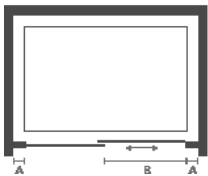

SHOWER DOOR

SHOWER DOOR CODE	DOOR/TRAY SIZE	ADJUSTMENT (A)	DOOR ACCESS (B)	PRICE (INC VAT)
i4JB1000C	1000	940-1000	368	€559.65
i4JB1100C	1100	1040-1100	418	€599.65
i4JB1200C	1200	1140-1200	468	€559.65
i4JB1400C	1400	1340-1400	625	€639.60
i4JB1500C	1500	1440-1500	625	€701.10

SIDE PANEL

SIDE PANEL CODE	PANEL/TRAY SIZE	ADJUSTMENT (A)	DOOR ACCESS (B)	PRICE (INC VAT)
i4SB700C	700	665-695	N/A	€436.65
i4SB760C	760	725-755	N/A	€436.65
i4SB800C	800	765-795	N/A	€448.95
i4SB900C	900	865-895	N/A	€461.25
i4SB1000C	1000	965-995	N/A	€485.85
i4SB1200C	1200	1165-1195	N/A	€578.10