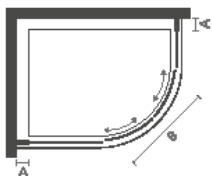

SHOWER DOOR CODE

DOOR/TRAY SIZE   ADJUSTMENT (A)   DOOR ACCESS (B)   RADIUS   PRICE (INC VAT)

i3QS810C	800 x 1000	760-780*860-880	500	550	€490.77
i3QS812C	800 x 1200	760-780*960-980	500	550	€490.77
i3QS890C	800 x 900	760-780*1160-1180	470	550	€490.77
i3QS912C	900 x 1200	860-880*1160-1180	540	550	€490.77