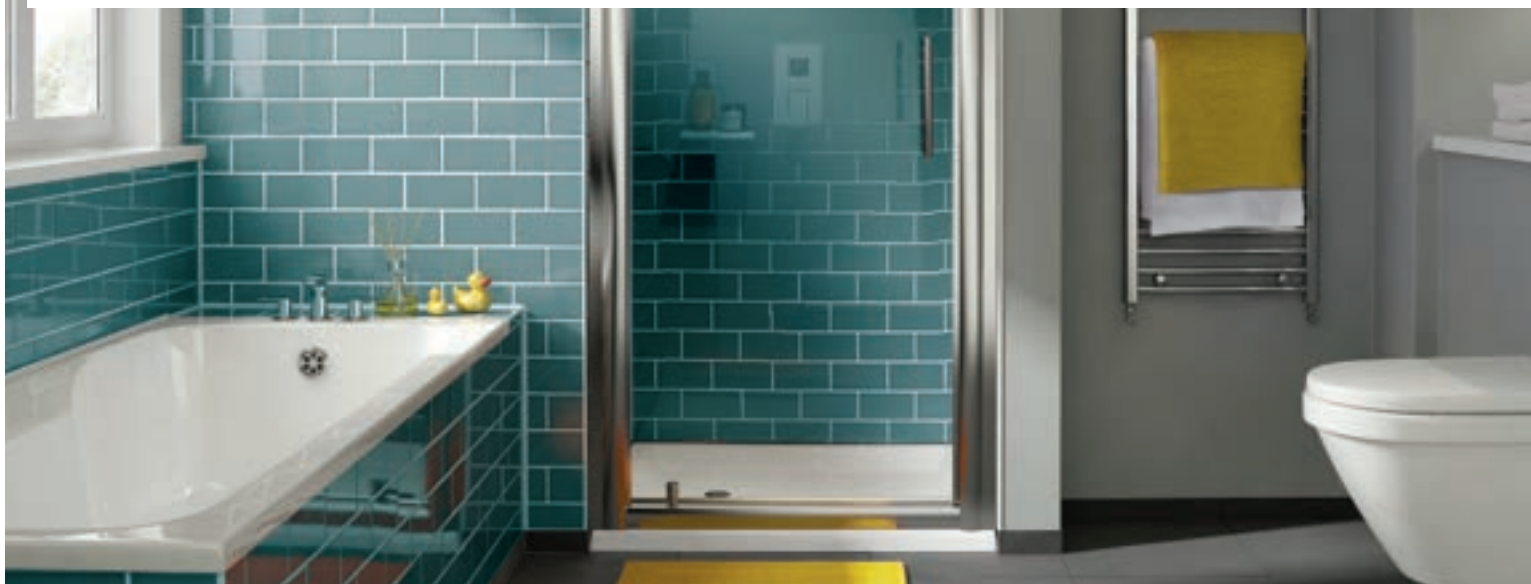

enclosures

Pivot Door

6mm Glass

iShield Easy Clean Glass

Silent Cushioned Closing

Extension Profiles

Adjustable Profiles

Quick Fitting

Reversible

6mm toughened safety glass | 1850mm height | Adjustable wall profiles to fit most homes | iSHIELD easy clean glass | Lifetime guarantee | Highly polished chrome | i4 chrome handle | Full length magnetic door strips | Concealed fittings | Black seals | Wetroom compatible | Power shower compatible | Chrome top cover caps | Reversible

SHOWER DOOR

CODE	DOOR/TRAY SIZE	ADJUSTMENT (A)	DOOR ACCESS (B)	PRICE(INC VAT)
i4PS700C	700	640-700	600	€448.95
i4PS760C	760	700-760	630	€448.95
i4PS800C	800	740-800	670	€448.95
i4PS900C	900	840-900	770	€473.55
i4PS1000C	1000	940-1000	870	€492.00

SIDE PANEL

CODE	PANEL/TRAY SIZE	ADJUSTMENT (A)	DOOR ACCESS (B)	PRICES (INC VAT)
i4SS700C	700	665-695	N/A	€367.77
i4SS760C	760	725-755	N/A	€367.77
i4SS800C	800	765-795	N/A	€367.77
i4SS900C	900	865-895	N/A	€393.60
i4SS1000C	1000	965-995	N/A	€430.50
i4SS1200C	1200	1165-1195	N/A	€553.50