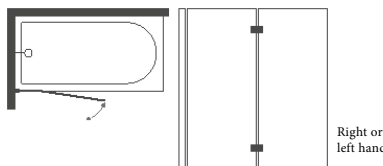

CODE	SCREEN	PRICE (INC VAT)
iB007	900mm	€418.20