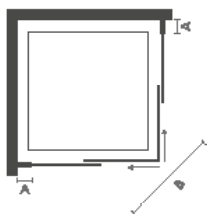

Corner Door

- 6mm Glass
- iShield Easy Clean Glass
- iRollers System
- Silent Cushioned Closing
- Extension Profiles
- Adjustment Profiles
- Quick Fitting
- Reversible

6mm toughened safety glass | 1850mm height | Adjustable wall profiles to fit most homes | iSHIELD easy clean glass | Lifetime guarantee | Highly polished chrome | Patented quick release iROLLERS for ease of cleaning | i4 chrome handle | Full length magnetic door strips | Concealed fittings | Translucent clear seals | Wetroom compatible | Power shower compatible | Chrome top cover caps | Reversible

SHOWER DOOR

CODE	DOOR/TRAY SIZE	ADJUSTMENT (A)	DOOR ACCESS (B)	PRICE (INC VAT)
i4CS760C	760	725-755	350	€553.50
i4CS800C	800	765-795	385	€553.50
i4CS900C	900	865-895	470	€584.25