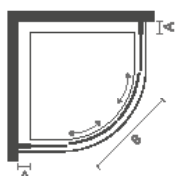

enclosures

2 Door Quadrant

6mm toughened safety glass | 1850mm height | Adjustable wall profiles to fit most homes | iSHIELD easy clean glass | Lifetime guarantee | Matt Black finish | Twin sliding doors | Patented quick release iROLLERS for ease of cleaning | i4 black handle | Full length magnetic door strips | 550mm standard radius for quadrants | Concealed fittings | Translucent clear seals | Wetroom compatible | Power shower compatible | Black top cover caps | Reversible

SHOWER DOOR

CODE	DOOR/TRAY SIZE	ADJUSTMENT (A)	DOOR ACCESS (B)	RADIUS	PRICE (INC VAT)
i4QB800C	800	765-795	440	550	€559.65
i4QB900C	900	865-895	520	550	€559.65
i4QB1000C	1000	965-995	520	550	€645.75