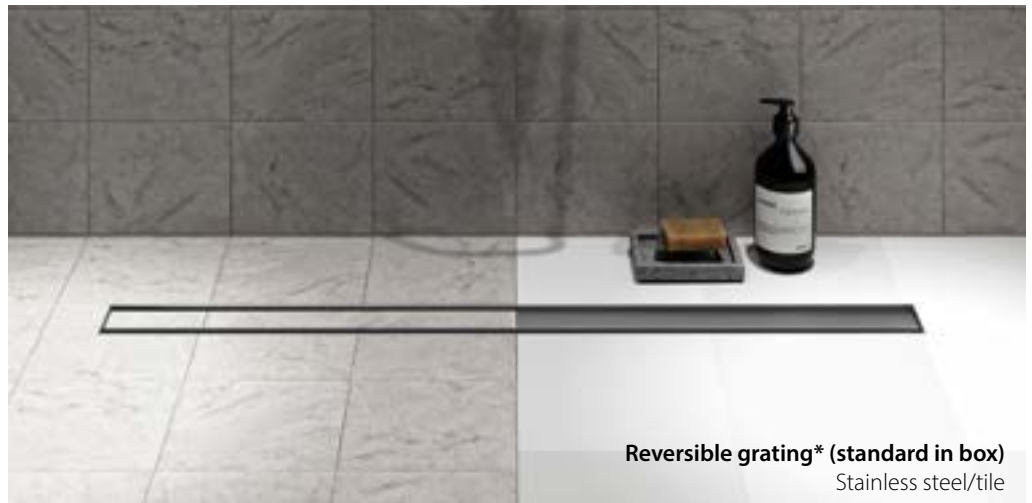

Reversible grating* (standard in box)
Stainless steel/tile