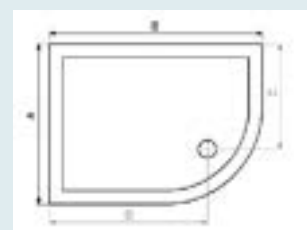

TRAY SHOWN IS RIGHT HAND

Offset Quadrant

Low profile shower tray

CODE	A	B	C	D	€PRICE (INC VAT)
T7690QL - LP	900	760	510	600	€339.48
T7690QR - LP	900	760	510	600	€339.48
T890QL - LP	900	800	510	600	€339.48
T890QR - LP	900	800	510	600	€339.48
T810QL - LP	1000	800	510	700	€366.54
T810QR - LP	1000	800	510	700	€366.54
T811QL - LP	1100	800	510	800	€387.45
T811QR - LP	1100	800	510	800	€387.45
T812QL - LP	1200	800	510	900	€366.54
T812QR - LP	1200	800	510	900	€366.54
T910QL - LP	1000	900	610	700	€387.45
T910QR - LP	1000	900	610	700	€387.45
T911QL - LP	1100	900	610	800	€387.45
T911QR - LP	1100	900	610	800	€387.45
T912QL - LP	1200	900	610	900	€366.54
T912QR - LP	1200	900	610	900	€366.54

90mm waste included with all trays

Tray Accessories

Panel Kit System

CODE	SIZE	PRICE (INC VAT)
Panel Kit-Square/Rectangle	95mm	€100.86
Panel Kit-Quad/Offset Quad	95mm	€100.86
Shower Tray Feet	95mm	€68.88