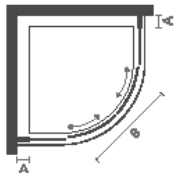

enclosures

2 Door Quadrant

6mm toughened safety glass | 1850mm height | Adjustable walls profiles to fit most home | Lifetime guarantee | Chrome finish | Twin sliding doors | i3 handle | Full length magnetic door strips | 550mm radius | Concealed fitting | Translucent clear seals | Wetroom compatible | Power shower compatible | Reversible | iShield easy clean glass