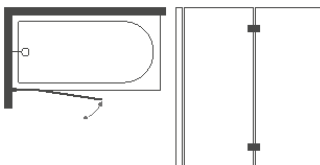

CODE	SCREEN	CORNER	PRICE (INC VAT)
iB005	900mm	SQUARE	€405.90