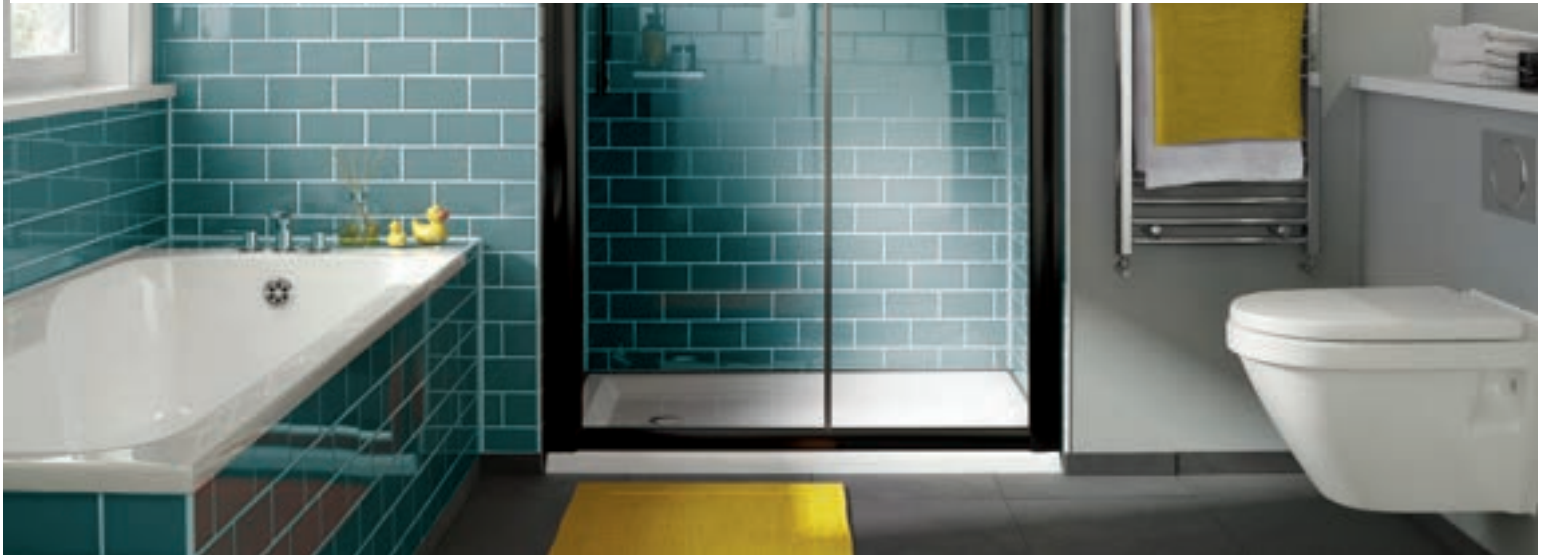

Sliding Door

6mm toughened safety glass | 1850mm height | Adjustable wall profiles to fit most homes | iSHIELD easy clean glass | Lifetime guarantee | Matt black finish | Patented quick release iROLLERS for ease of cleaning | i4 black handle | Full length magnetic door strips | Concealed fittings | Translucent clear seals | Wetroom compatible | Power shower compatible | Black top cover caps | Reversible

SHOWER DOOR

SHOWER DOOR CODE	DOOR/TRAY SIZE	ADJUSTMENT (A)	DOOR ACCESS (B)	PRICE (INC VAT)
i4JB1000C	1000	940-1000	368	€559.65
i4JB1100C	1100	1040-1100	418	€599.65
i4JB1200C	1200	1140-1200	468	€559.65
i4JB1400C	1400	1340-1400	625	€639.60
i4JB1500C	1500	1440-1500	625	€701.10

SIDE PANEL

SIDE PANEL CODE	PANEL/TRAY SIZE	ADJUSTMENT (A)	DOOR ACCESS (B)	PRICE (INC VAT)
i4SB700C	700	665-695	N/A	€436.65
i4SB760C	760	725-755	N/A	€436.65
i4SB800C	800	765-795	N/A	€448.95
i4SB900C	900	865-895	N/A	€461.25
i4SB1000C	1000	965-995	N/A	€485.85
i4SB1200C	1200	1165-1195	N/A	€578.10