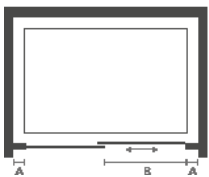

Sliding Door

- 6mm
  Glass
- iShield
  Easy Clean
  Glass
- Silent
  Cushioned
  Closing
- Extension
  Profiles
- Adjustable
  Profiles
- Quick
  Fitting
- Reversible

6mm toughened safety glass | 1850mm height | Adjustable walls profiles to fit most home | Lifetime guarantee | Chrome finish | i3 handle | Full length magnetic door strips | Concealed fitting | Translucent clear seals | Wetroom compatible | Power shower compatible | Reversible | iShield easy clean glass

SHOWER DOOR

CODE	DOOR/TRYA SIZE	ADJUSTMENT (A)	DOOR ACCESS (B)	PRICE (INC VAT)
i3JS1000C	1000	950-990	400	€418.20
i3JS1100C	1100	1050-1090	450	€418.20
i3JS1200C	1200	1150-1190	500	€418.20
i3JS1400C	1400	1350-1390	600	€455.10
i3JS1500C	1500	1450-1490	650	€500.00

SIDE PANEL

CODE	PANEL/TRAY SIZE	ADJUSTMENT (A)	PRICE(INC VAT)
i3SS700C	700	660-680	€295.20
i3SS760C	760	720-740	€295.20
i3SS800C	800	760-780	€313.65
i3SS900C	900	860-880	€325.95