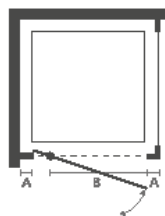

Pivot Door

6mm Glass

iShield Easy Clean Glass

Silent Cushioned Closing

Extension Profiles

Adjustable Profiles

Quick Fitting

Reversible

6mm toughened safety glass | 1850mm height | Adjustable wall profiles to fit most homes | iSHIELD easy clean glass | Lifetime guarantee | Highly polished chrome | i4 chrome handle | Full length magnetic door strips | Concealed fittings | Black seals | Wetroom compatible | Power shower compatible | Chrome top cover caps | Reversible

SHOWER DOOR

CODE	DOOR/TRAY SIZE	ADJUSTMENT (A)	DOOR ACCESS (B)	PRICE(INC VAT)
i4PS700C	700	640-700	600	€448.95
i4PS760C	760	700-760	630	€448.95
i4PS800C	800	740-800	670	€448.95
i4PS900C	900	840-900	770	€473.55
i4PS1000C	1000	940-1000	870	€492.00

SIDE PANEL

CODE	PANEL/TRAY SIZE	ADJUSTMENT (A)	DOOR ACCESS (B)	PRICES (INC VAT)
i4SS700C	700	665-695	N/A	€367.77
i4SS760C	760	725-755	N/A	€367.77
i4SS800C	800	765-795	N/A	€367.77
i4SS900C	900	865-895	N/A	€393.60
i4SS1000C	1000	965-995	N/A	€430.50
i4SS1200C	1200	1165-1195	N/A	€553.50