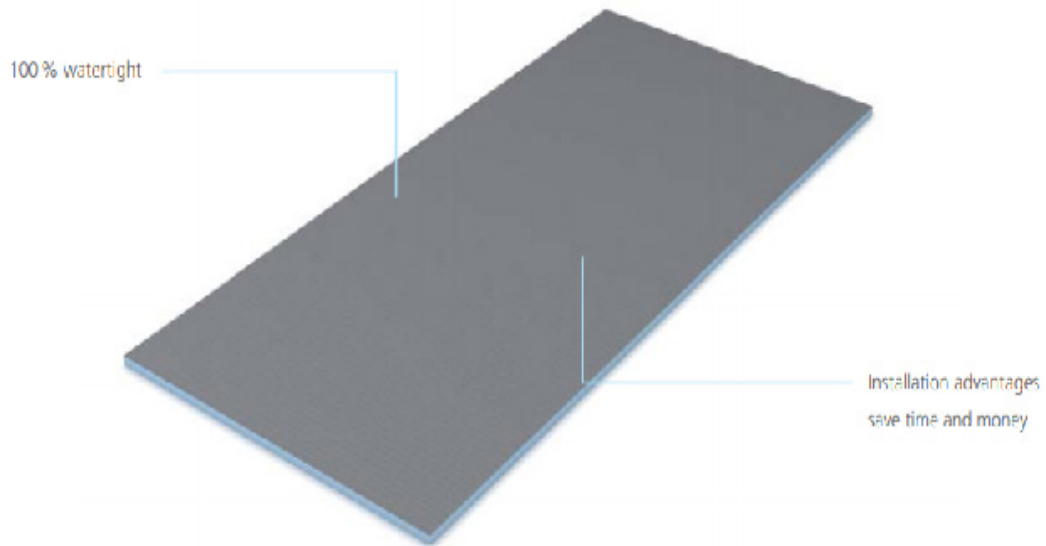

Building Boards

wedi building boards form the basis for all system solutions. They are 100 % waterproof, extremely robust and available in numerous designs. They can be cut to the desired sizes and shapes without any loss of function or forfeiture of the guarantee and offer thermal insulation and waterproofing in one in the process. Their versatility is unique. Whether it's complete bathrooms, individual washbasins or customised individual items – the wedi building boards make anything possible