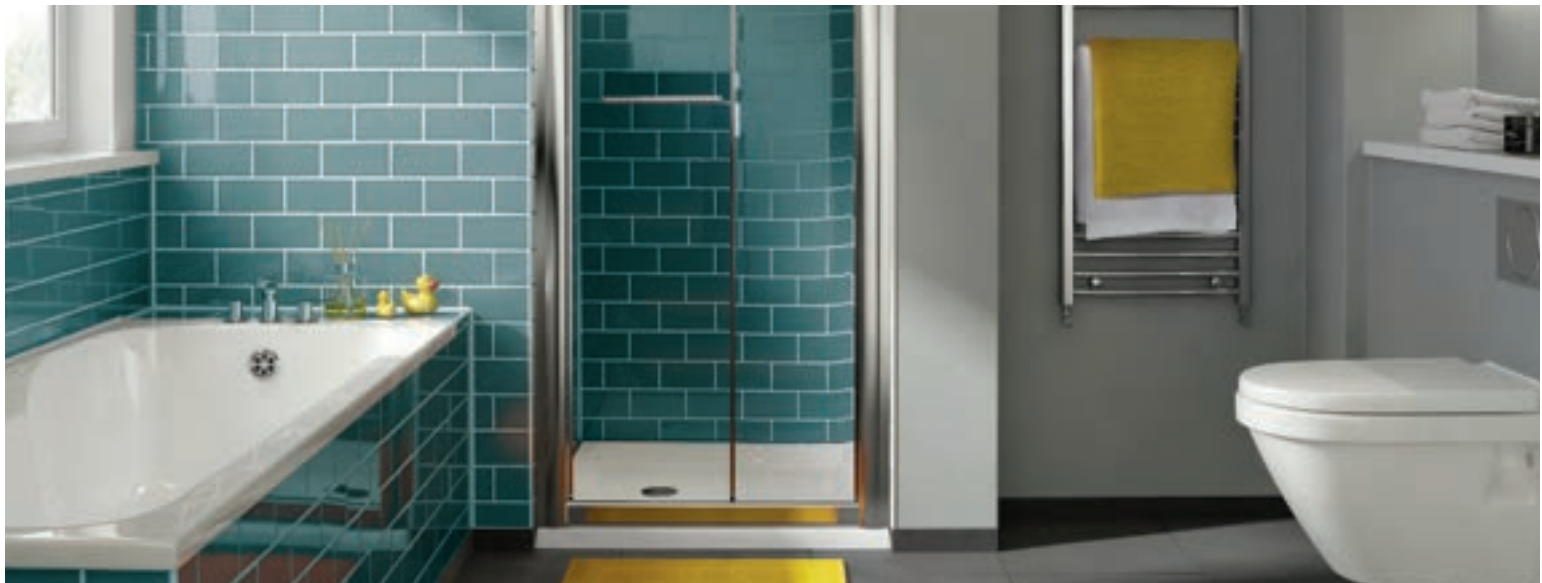

i4 enclosures

Bifold Door

- 6mm
  Glass
- iShield
  Easy Clean
  Glass
- Silent
  Cushioned
  Closing
- Extension
  Profiles
- Adjustable
  Profiles
- Quick
  Fitting
- Reversible

6mm toughened safety glass | 1850mm height | Adjustable wall profiles to fit most homes | iSHIELD easy clean glass | Lifetime guarantee | Highly polished chrome | i4 chrome handle | Full length magnetic door strips | Concealed fittings | Translucent clear seals | Wetroom compatible | Power shower compatible | Chrome top cover caps | Reversible

SHOWER DOOR CODE

SHOWER DOOR CODE	DOOR/TRAY SIZE	ADJUSTMENT (A)	DOOR ACCESS (B)	PRICE(INC VAT)
i4BS700C	700	640-700	464	€473.55
i4BS760C	760	700-760	529	€473.55
i4BS800C	800	740-800	564	€485.85
i4BS900C	900	840-900	664	€504.30
i4BS1000C	1000	940-1000	764	€553.50

SIDE PANEL CODE

SIDE PANEL CODE	PANEL/TRAY SIZE	ADJUSTMENT (A)	DOOR ACCESS (B)	PRICES(INC VAT)
i4SS700C	700	665-695	N/A	€367.77
i4SS760C	760	725-755	N/A	€367.77
i4SS800C	800	765-795	N/A	€367.77
i4SS900C	900	865-895	N/A	€393.60
i4SS1000C	1000	965-995	N/A	€430.50
i4SS1200C	1200	1165-1195	N/A	€553.50