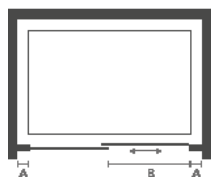

Sliding Door

- 6mm Glass
- iShield Easy Clean Glass
- iRollers System
- Silent Cushioned Closing
- Extension Profiles
- Adjustment Profiles
- Quick Fitting
- Reversible

6mm toughened safety glass | 1850mm height | Adjustable wall profiles to fit most homes | iSHIELD easy clean glass | Lifetime guarantee | Highly polished chrome | Patented quick release iROLLERS for ease of cleaning | i4 chrome handle | Full length magnetic door strips | Concealed fittings | Translucent clear seals | Wetroom compatible | Power shower compatible | Chrome top cover caps | Reversible

SHOWER DOOR CODE	DOOR/TRAY SIZE	ADJUSTMENT (A)	DOOR ACCESS (B)	PRICE (INC VAT)
i4JS1000C	1000	940-1000	368	€490.77
i4JS1100C	1100	1040-1100	418	€490.77
i4JS1200C	1200	1140-1200	468	€504.30
i4JS1400C	1400	1340-1400	625	€571.95
i4JS1500C	1500	1440-1500	625	€578.10

SIDE PANEL CODE	PANEL/TRAY SIZE	ADJUSTMENT (A)	DOOR ACCESS (B)	PRICE (INC VAT)
i4SS700C	700	665-695	N/A	€367.77
i4SS760C	760	725-755	N/A	€367.77
i4SS800C	800	765-795	N/A	€367.77
i4SS900C	900	865-895	N/A	€393.60
i4SS1000C	1000	965-995	N/A	€430.50
i4SS1200C	1200	1165-1195	N/A	€553.50