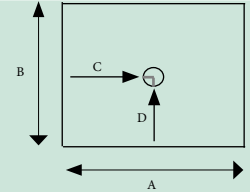

BLACK CODE	WHITE CODE	A	B	C	D	PRICE (INC VAT)
T890REC - BK - LP	T890REC - WH - LP	900	800	450	400	€516.60
T810REC - BK - LP	T810REC - WH - LP	1000	800	410	400	€553.50
T910REC - BK - LP	T910REC - WH - LP	1000	900	410	450	€590.40
T811REC - BK - LP	T811REC - WH - LP	1100	800	410	400	€590.40
T911REC - BK - LP	T811REC - WH - LP	1100	900	410	450	€615.00
T712REC - BK - LP	T712REC - WH - LP	1200	700	410	350	€590.40
T812REC - BK - LP	T812REC - WH - LP	1200	800	410	400	€590.40
T912REC - BK - LP	T912REC - WH - LP	1200	900	450	450	€639.60
T714REC - BK - LP	T714REC - WH - LP	1400	700	410	350	€639.60
T814REC - BK - LP	T814REC - WH - LP	1400	800	410	400	€651.90
T914REC - BK - LP	T914REC - WH - LP	1400	900	450	450	€676.50
T715REC - BK - LP	T715REC - WH - LP	1500	700	410	350	€679.50
T815REC - BK - LP	T815REC - WH - LP	1500	800	410	400	€676.50
T915REC - BK - LP	T915REC - WH - LP	1500	900	410	450	€688.80
T716REC - BK - LP	T716REC - WH - LP	1600	700	410	350	€713.40
T816REC - BK - LP	T816REC - WH - LP	1600	800	410	400	€713.40
T916REC - BK - LP	T916REC - WH - LP	1600	900	410	450	€774.90
T717REC - BK - LP	T717REC - WH - LP	1700	700	610	350	€713.40
T817REC - BK - LP	T817REC - WH - LP	1700	800	610	400	€774.90
T917REC - BK - LP	T917REC - WH - LP	1700	900	610	450	€774.90
T718REC - BK - LP	T718REC - WH - LP	1800	700	610	350	€774.90
T818REC - BK - LP	T818REC - WH - LP	1800	800	610	400	€799.50
T918REC - BK - LP	T918REC - WH - LP	1800	900	610	450	€799.50
T920REC - BK - LP	T920REC - WH - LP	2000	900	610	450	€836.40