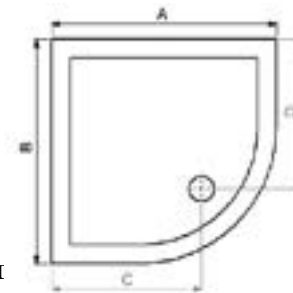

CODE	A	B	C	I	PRICE (INC VAT)
T812REC - MK - LP	1200	800	410	400	€590.40
T912REC - MK - LP	1200	900	450	450	€639.60
T914REC - MK - LP	1400	900	450	450	€676.50
T816REC-MK-LP	1600	800	410	400	€713.40
T916REC-MK-LP	1600	900	410	450	€774.90
T717REC-MK-LP	1700	700	610	350	€713.40
T818REC-MK-LP	1800	800	610	400	€799.50
T918REC-MK-LP	1800	900	610	450	€799.50
T900SQ-MK-LP	900	900	450	450	€599.65
T1000SQ-MK-LP	1000	1000	500	500	€602.70
T900Q-MK-LP	900	900	400	400	€565.80