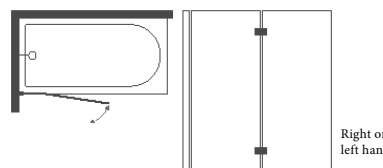

CODE	SCREEN	PRICE (INC VAT)
iB007-BK	900mm	€467.40