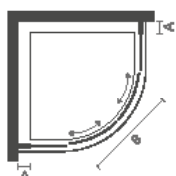

enclosures

2 Door Quadrant

6mm toughened safety glass | 1850mm height | Adjustable wall profiles to fit most homes | iSHIELD easy clean glass | Lifetime guarantee | Highly polished chrome | Twin sliding doors | Patented quick release iROLLERS for ease of cleaning | i4 chrome handle | Full length magnetic door strips | 550mm standard radius for quadrants | Concealed fittings | Translucent clear seals | Wetroom compatible | Power shower compatible | Chrome top cover caps | Reversible

SHOWER DOOR

CODE	DOOR/TRAY SIZE	ADJUSTMENT (A)	DOOR ACCESS (B)	RADIUS	PRICE (INC VAT)
i4QS800C	800	765-795	440	550	€492.00
i4QS900C	900	865-895	520	550	€492.00
i4QS1000C	1000	965-995	520	550	€613.77