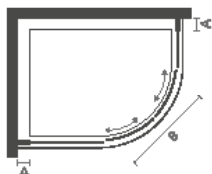

2 Door Offset Quadrant

- 6mm Glass
- iShield Easy Clean Glass
- iRollers System
- Silent Cushioned Closing
- Extension Profiles
- Adjustment Profiles
- Quick Fitting
- Reversible

6mm toughened safety glass | 1850mm height | Adjustable wall profiles to fit most homes | iSHIELD easy clean glass | Lifetime guarantee | Highly polished chrome | Twin sliding doors | Patented quick release iROLLERS for ease of cleaning | i4 chrome handle | Full length magnetic door strips | 550mm standard radius for quadrants | Concealed fittings | Translucent clear seals | Wetroom compatible | Power shower compatible | Chrome top cover caps | Reversible

SHOWER DOOR

CODE	DOOR/TRAY SIZE	ADJUSTMENT (A)	DOOR ACCESS (B)	RADIUS	PRICE (INC VAT)
i4QS890C	800 x 900	765-795/865-895	480	550	€639.60
i4QS810C	800 x 1000	765-795/965-995	480	550	€639.60
i4QS812C	800 x 1200	765-795/1165-1195	480	550	€639.60
i4QS912C	900 x 1200	865-895/1165-1195	520	550	€639.60