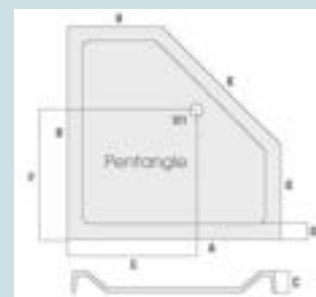

900 Pentangle

Low profile shower tray

CODE	A	B	C	D	PRICE (INC VAT)
T900PENT-LP	900	900	515	515	€405.90

90mm waste included with all trays