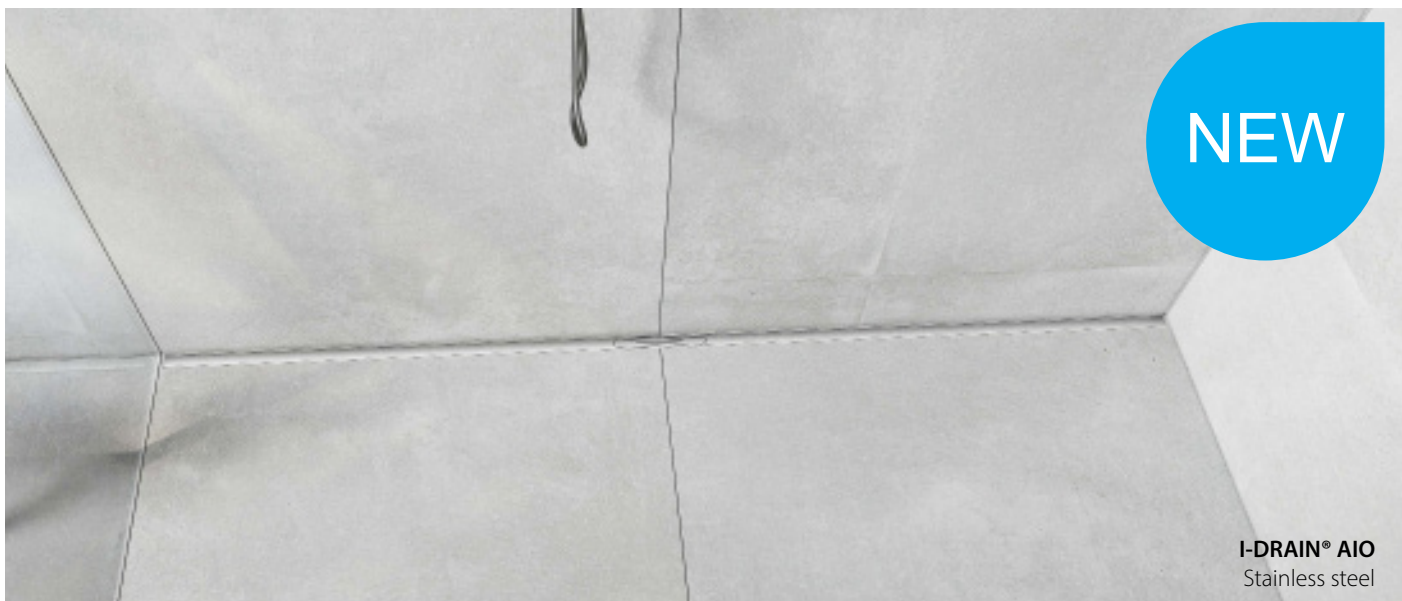

I-DRAIN® AIO*

Code	Size	Colour	PRICE (INC VAT)
iDSS950A	950 mm	Chrome	€467.40
iDSS1150A	1150 mm	Chrome	€504.30
iDSS950A-BK	950 mm	Matt Black	€553.50
iDSS950A-GD	950 mm	Yellow Gold	€590.40
iDSS1150A-BK	1150 mm	Matt Black	€608.85
iDSS1150A-GD	1150 mm	Yellow Gold	€707.25

*All in one package. Grating included in box. Other colours available. Delivery time ± 4 weeks.

I-DRAIN® AIO
Stainless steel