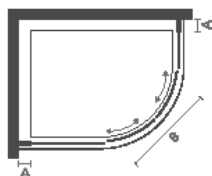

- 6mm Glass
- iShield Easy Clean Glass
- iRollers System
- Silent Cushioned Closing
- Extension Profiles
- Adjustment Profiles
- Quick Fitting
- Reversible

2 Door Offset Quadrant

6mm toughened safety glass | 1850mm height | Adjustable wall profiles to fit most homes | iSHIELD easy clean glass | Lifetime guarantee | Matt Black finish | Twin sliding doors | Patented quick release iROLLERS for ease of cleaning | i4 black handle | Full length magnetic door strips | 550mm standard radius for quadrants | Concealed fittings | Translucent clear seals | Wetroom compatible | Power shower compatible | Black top cover caps | Reversible

SHOWER DOOR

CODE	DOOR/TRAY SIZE	ADJUSTMENT (A)	DOOR ACCESS (B)	RADIUS	PRICE (INC VAT)
i4QB890C	800 x 900	765-795/865-895	480	550	€688.80
i4QB810C	800 x 1000	765-795/965-995	480	550	€688.80
i4QB812C	800 x 1200	765-795/1165-1195	480	550	€688.80
i4QB912C	900 x 1200	865-895/1165-1195	520	550	€688.80