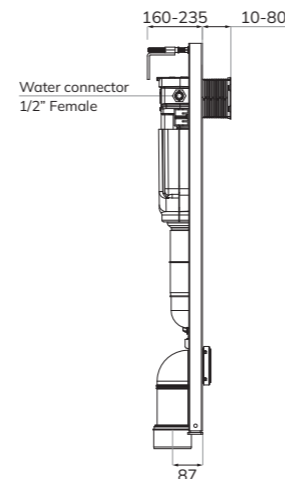

**1160mm Universal
Frame and Cistern
for Wall Hung WC**

PRODUCT WARRANTIES

At SONAS Bathrooms our products have become the benchmark for others to follow. Our ranges are specifically tailored to meet the requirements of Homeowners, Installers and Trade Professionals. All our products are manufactured to appropriate industry standards and where required to the necessary CE/UKCA standards. For your additional peace of mind, we fully support our product Warranties with our technical support and spare parts after sales service. In the event that you do encounter a problem with a SONAS product please contact us with the details of the fault and a proof of purchase from the SONAS dealer where the item was bought and we will do the rest. All after-sales or technical queries can be emailed directly to our support team. **For the Republic of Ireland and Northern Ireland, contact customerservice@sonasbathrooms.com; for Great Britain, contact info@sonasbathrooms.co.uk.** Your query will be handled by one of our in-house qualified plumbing advisors.

Ceramics

- **Lifetime** – Ceramic Parts
- **2 Years** – Toilet Seats
- **2 Years** – Cistern Fittings

Concealed Cisterns and Frames

- **10 Years** – Frames and Cisterns
- **5 years** – Flush Plates
- **2 years** – Inlet Valves and Flushing Mechanisms

Baths & Whirlpools

- **Lifetime** – Freestanding and Plain
- **2 Years** – Whirlpool Baths
- **5 Years** – Colour Painted Finishes

Taps & Showers

- **15 Years** – All Finishes
- **15 Years** – On Tap Cartridges and Flexi's (*)
- **15 Years** – On Shower Cartridges (**)
- **2 Years** – On hoses, heads, wastes and consumables

Enclosures, Screens & Wet room panels

- **Lifetime** – On Glass & Profiles
- **10 Years** – Scandinavian Colour Wetroom Panels
- **5 Years** – Handles on doors
- **5 Years** – Rollers(***)
- **2 Years** – Seals

Furniture

- **10 Years** – Scandinavian range
- **5 Years** - All Other Ranges
- **2 Years** – Handles, Runners, Hinges

Concealed Cisterns for Furniture Units and Flush Buttons

- **10 Years** – Cisterns
- **2 Years** – Flush Buttons
- **2 Years** – Cistern Fittings

Heated Towel Warmers and Radiators

- **15 Years** – On ARYA Towel Warmers
- **10 Years** – On all other Radiators
- **10 Years** – On all Rad Valves

Shower Trays

- **Lifetime** – Acrylic Trays
- **5 Years** - Slate and Unity trays
- **2 Years** – Traps and Covers

Accessories

- **15 Years** on the HAKK and ALITA ranges
- **10 Years** on all other ranges

Resin Products

- **5 Year Warranty**

Mirrors

- **2 Year Warranty**

SCAN for Full Terms & Conditions

sonasbathrooms.com

All prices are recommended retail and include VAT. The prices and specifications contained within this brochure are for information purposes only and as our products are continually updated they may be subject to change without prior notice. The images included are for general guidance only and are limited to the constraints of the printing process. MEASUREMENTS are in millimetres — unless otherwise stated.