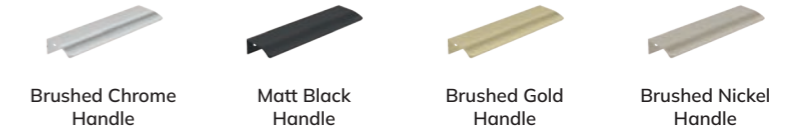

60cm Countertop \ Wall Hung \ Two Drawer

NOTE: Price includes Unit, Countertop & Handle(s). Basin Sold Separately.

Reeded Drawer Front White Gloss Resin Countertop 2 soft close drawers Basin Not Included W600 x D450mm £1095	☐ Lakeshore Lily	UF2322	UF2323	UF2324	UF2325
	☒ Lakeside Sage	UF2326	UF2327	UF2328	UF2329
	☐ Cobalt Night	UF2330	UF2331	UF2332	UF2333
	☐ Ruby Fern	UF2334	UF2335	UF2336	UF2337

80cm Countertop \ Wall Hung \ Two Drawer

NOTE: Price includes Unit, Countertop & Handle(s). Basin Sold Separately.

Reeded Drawer Front White Gloss Resin Countertop 2 soft close drawers Basin Not Included W800 x D450mm £1195	☐ Lakeshore Lily	UF2338	UF2339	UF2340	UF2341
	☒ Lakeside Sage	UF2342	UF2343	UF2344	UF2345
	☐ Cobalt Night	UF2346	UF2347	UF2348	UF2349
	☐ Ruby Fern	UF2350	UF2351	UF2352	UF2353