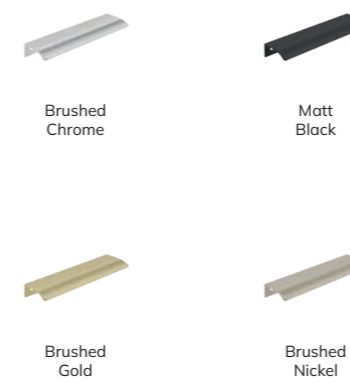

60cm Two Drawer

80cm Two Drawer

Handle Options

Brushed Chrome

Matt Black

Brushed Gold

Brushed Nickel

Reeded Drawer Fronts