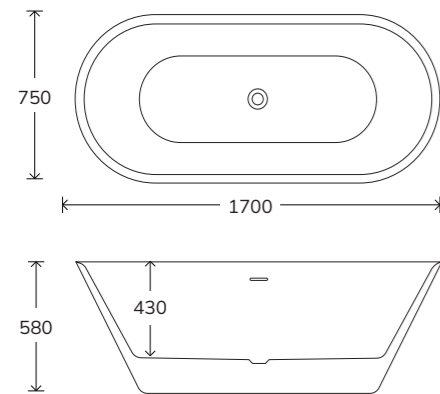

Includes waste and overflow

The HOWE freestanding bath features a striking silhouette with soft, rounded ends that slope gently upwards and outwards, creating a dynamic yet elegant shape. This modern design seamlessly blends form and function, offering a spacious and inviting space for relaxation. The subtle flare at the top enhances its visual appeal, making it a standout piece in any contemporary bathroom. Perfect for pairing with either wall-mounted or floorstanding taps, the HOWE bath brings both comfort and style to your space. Its exterior can also be customised with your choice of colour, allowing you to reflect your personal taste.

White Freestanding Bath		Custom Colour Freestanding Bath	
UBA00052	£1575	UBA00063	£2450