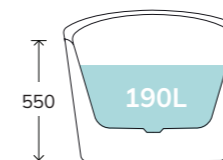

Includes waste and overflow

The LYRA freestanding bath is a beautifully sculpted double-ended slipper bath that exudes elegance and sophistication. Its gracefully raised ends and swooping central dip create a striking silhouette, blending classic charm with contemporary design. The LYRA freestanding bath is the perfect centrepiece for a luxurious bathroom, offering a balance of comfort and style. Choose from a range of colour options for the bath's exterior to create a look that perfectly complements your space.

White Freestanding Bath		Custom Colour Freestanding Bath	
UBA00051	£1875	UBA00065	£2750