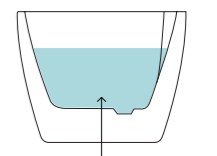

# ANDREA

The ANDREA freestanding bath is a beautifully curved design that exudes elegance and comfort. Available in four sizes and compatible with Air Jet System, it offers versatility and a luxurious bathing experience. Additionally, the bath's exterior can be customised with your choice of colour, allowing you to personalise it to match your unique style. Its smooth contours and timeless aesthetic make the ANDREA a perfect choice for refined style and relaxation.