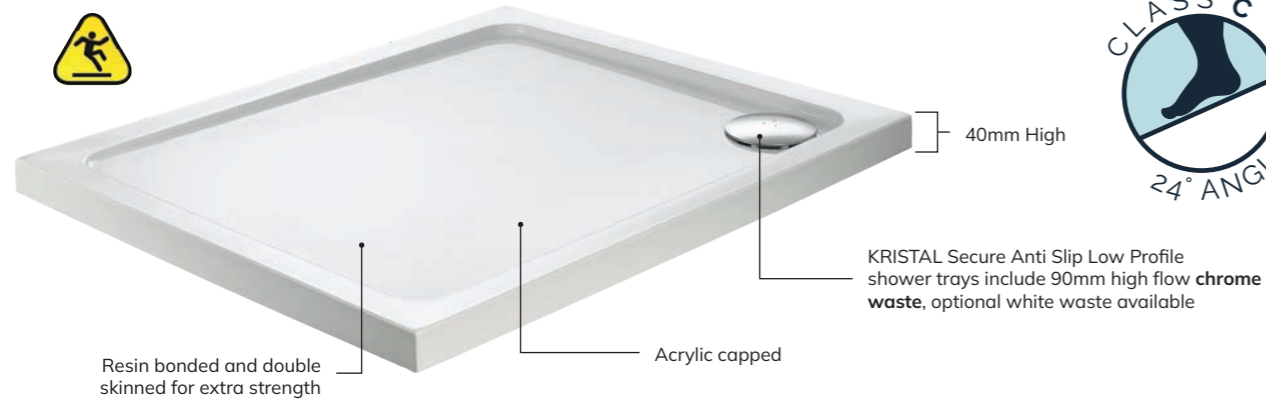

KRISTAL Secure

Low Profile Class C Anti Slip Shower Trays

Introducing the Kristal Secure range of shower trays, designed with Class C Anti-Slip technology to deliver unparalleled safety and comfort in your bathroom. Class C Anti-Slip is the highest certification for slip resistance, ensuring optimal protection against slips and falls, even when the surface is wet and soapy. This advanced anti-slip feature provides

peace of mind for homeowners, particularly for households with young children, elderly family members, or individuals with mobility issues. With the Kristal Secure shower tray, you can enjoy a luxurious shower experience while prioritising health and safety, combining resilience and style seamlessly to elevate your home's bathroom environment.

KRISTAL SECURE Low Profile Anti Slip Quadrant

(Radius 550mm)

Width	Length	Code	Price
800	800	UST00259	£345
900	900	UST00260	£345
1000	1000	UST00261	£475

KRISTAL SECURE Low Profile Anti Slip Offset Quadrant

(Radius 550mm)

Width	Length	Left Hand	Right Hand	Price
800	1000	UST00262	UST00263	£450
800	1200	UST00264	UST00265	£460
900	1200	UST00266	UST00267	£475

Offset quadrant shower trays are available in left or right hand, Right hand shown here.

KRISTAL SECURE Low Profile Anti Slip Square

Width	Length	Code	Price
700	700	UST00222	£280
760	760	UST00223	£295
800	800	UST00224	£290
900	900	UST00225	£340
1000	1000	UST00226	£460

KRISTAL SECURE Low Profile Anti Slip Rectangle

Width	Length	Code	Price
700	800	UST00227	£390
	900	UST00228	£375
	1000	UST00231	£400
760	1200	UST00238	£440
	900	UST00229	£375
	1000	UST00232	£400
800	1100	UST00235	£420
	1200	UST00239	£440
	900	UST00230	£375
900	1000	UST00233	£400
	1100	UST00236	£420
	1200	UST00240	£440
900	1000	UST00234	£400
	1100	UST00237	£420
	1200	UST00241	£440

KRISTAL SECURE Low Profile Anti Slip LARGE Rectangle

Width	Length	Code	Price
700	1400	UST00243	£615
	1500	UST00246	£640
	1600	UST00250	£660
760	1700	UST00254	£850
	1500	UST00247	£640
	1600	UST00251	£660
800	1700	UST00255	£850
	1300	UST00242	£655
	1400	UST00244	£615
900	1500	UST00248	£640
	1600	UST00252	£660
	1700	UST00256	£850
900	1400	UST00245	£615
	1500	UST00249	£640
	1600	UST00253	£660
	1700	UST00257	£850

90mm High Flow Shower Waste **£45**

○ Matt White SLPT0111