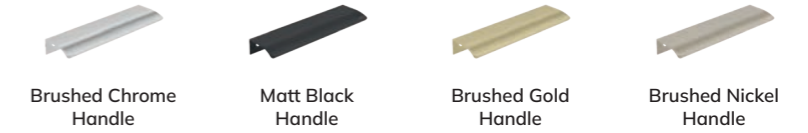

STOCKHOLM

60cm \ Countertop \ Wall Hung \ Two Drawer

NOTE: Price includes Unit, Countertop & Handle(s). Basin Sold Separately

2 soft close drawers W600 x D450mm £715	Gloss White		CWST60CTWH	BWST60CTWH	GWST60CTWH	UF1578
	Matt Black		UF0806	UF0807	UF0808	UF1579
	Cashmere Pink Matt		UF0809	UF0810	UF0811	UF1580
	Morning Sky Blue Matt		UF0812	UF0813	UF0814	UF1581
	Ocean Blue Matt		CWST60CTOB	BWST60CTOB	GWST60CTOB	UF1582
	Khaki Matt		CWST60CTKH	BWST60CTKH	GWST60CTKH	UF1583
	Arctic Grey Matt		CWST60CTAG	BWST60CTAG	GWST60CTAG	UF1584
	Midnight Grey Matt		CWST60CTMN	BWST60CTMN	GWST60CTMN	UF1585

60cm \ Countertop \ Wall Hung \ Two Door

NOTE: Price includes Unit, Countertop & Handle(s). Basin Sold Separately

2 soft close doors W600 x D450mm £545	Gloss White		UF1250	UF1251	UF1252	UF1586
	Matt Black		UF1271	UF1272	UF1273	UF1587
	Cashmere Pink Matt		UF1268	UF1269	UF1270	UF1588
	Morning Sky Blue Matt		UF1262	UF1263	UF1264	UF1589
	Ocean Blue Matt		UF1265	UF1266	UF1267	UF1590
	Khaki Matt		UF1259	UF1260	UF1261	UF1591
	Arctic Grey Matt		UF1256	UF1257	UF1258	UF1592
	Midnight Grey Matt		UF1253	UF1254	UF1255	UF1593

60cm \ Countertop \ Floorstanding \ Two Drawer

NOTE: Price includes Unit, Countertop & Handle(s). Basin Sold Separately

2 soft close drawers W600 x D450mm £775	Gloss White		UF1394	UF1395	UF1396	UF1594
	Matt Black		UF1409	UF1410	UF1411	UF1595
	Cashmere Pink Matt		UF1412	UF1413	UF1414	UF1596
	Morning Sky Blue Matt		UF1415	UF1416	UF1417	UF1597
	Ocean Blue Matt		UF1406	UF1407	UF1408	UF1598
	Khaki Matt		UF1400	UF1401	UF1402	UF1599
	Arctic Grey Matt		UF1397	UF1398	UF1399	UF1600
	Midnight Grey Matt		UF1403	UF1404	UF1405	UF1601

60cm \ Countertop \ Floorstanding \ Two Door

NOTE: Price includes Unit, Countertop & Handle(s). Basin Sold Separately

2 soft close doors W600 x D450mm £675	Gloss White		UF1418	UF1419	UF1420	UF1602
	Matt Black		UF1433	UF1434	UF1435	UF1603
	Cashmere Pink Matt		UF1436	UF1437	UF1438	UF1604
	Morning Sky Blue Matt		UF1439	UF1440	UF1441	UF1605
	Ocean Blue Matt		UF1430	UF1431	UF1432	UF1606
	Khaki Matt		UF1424	UF1425	UF1426	UF1607
	Arctic Grey Matt		UF1421	UF1422	UF1423	UF1608
	Midnight Grey Matt		UF1427	UF1428	UF1429	UF1609