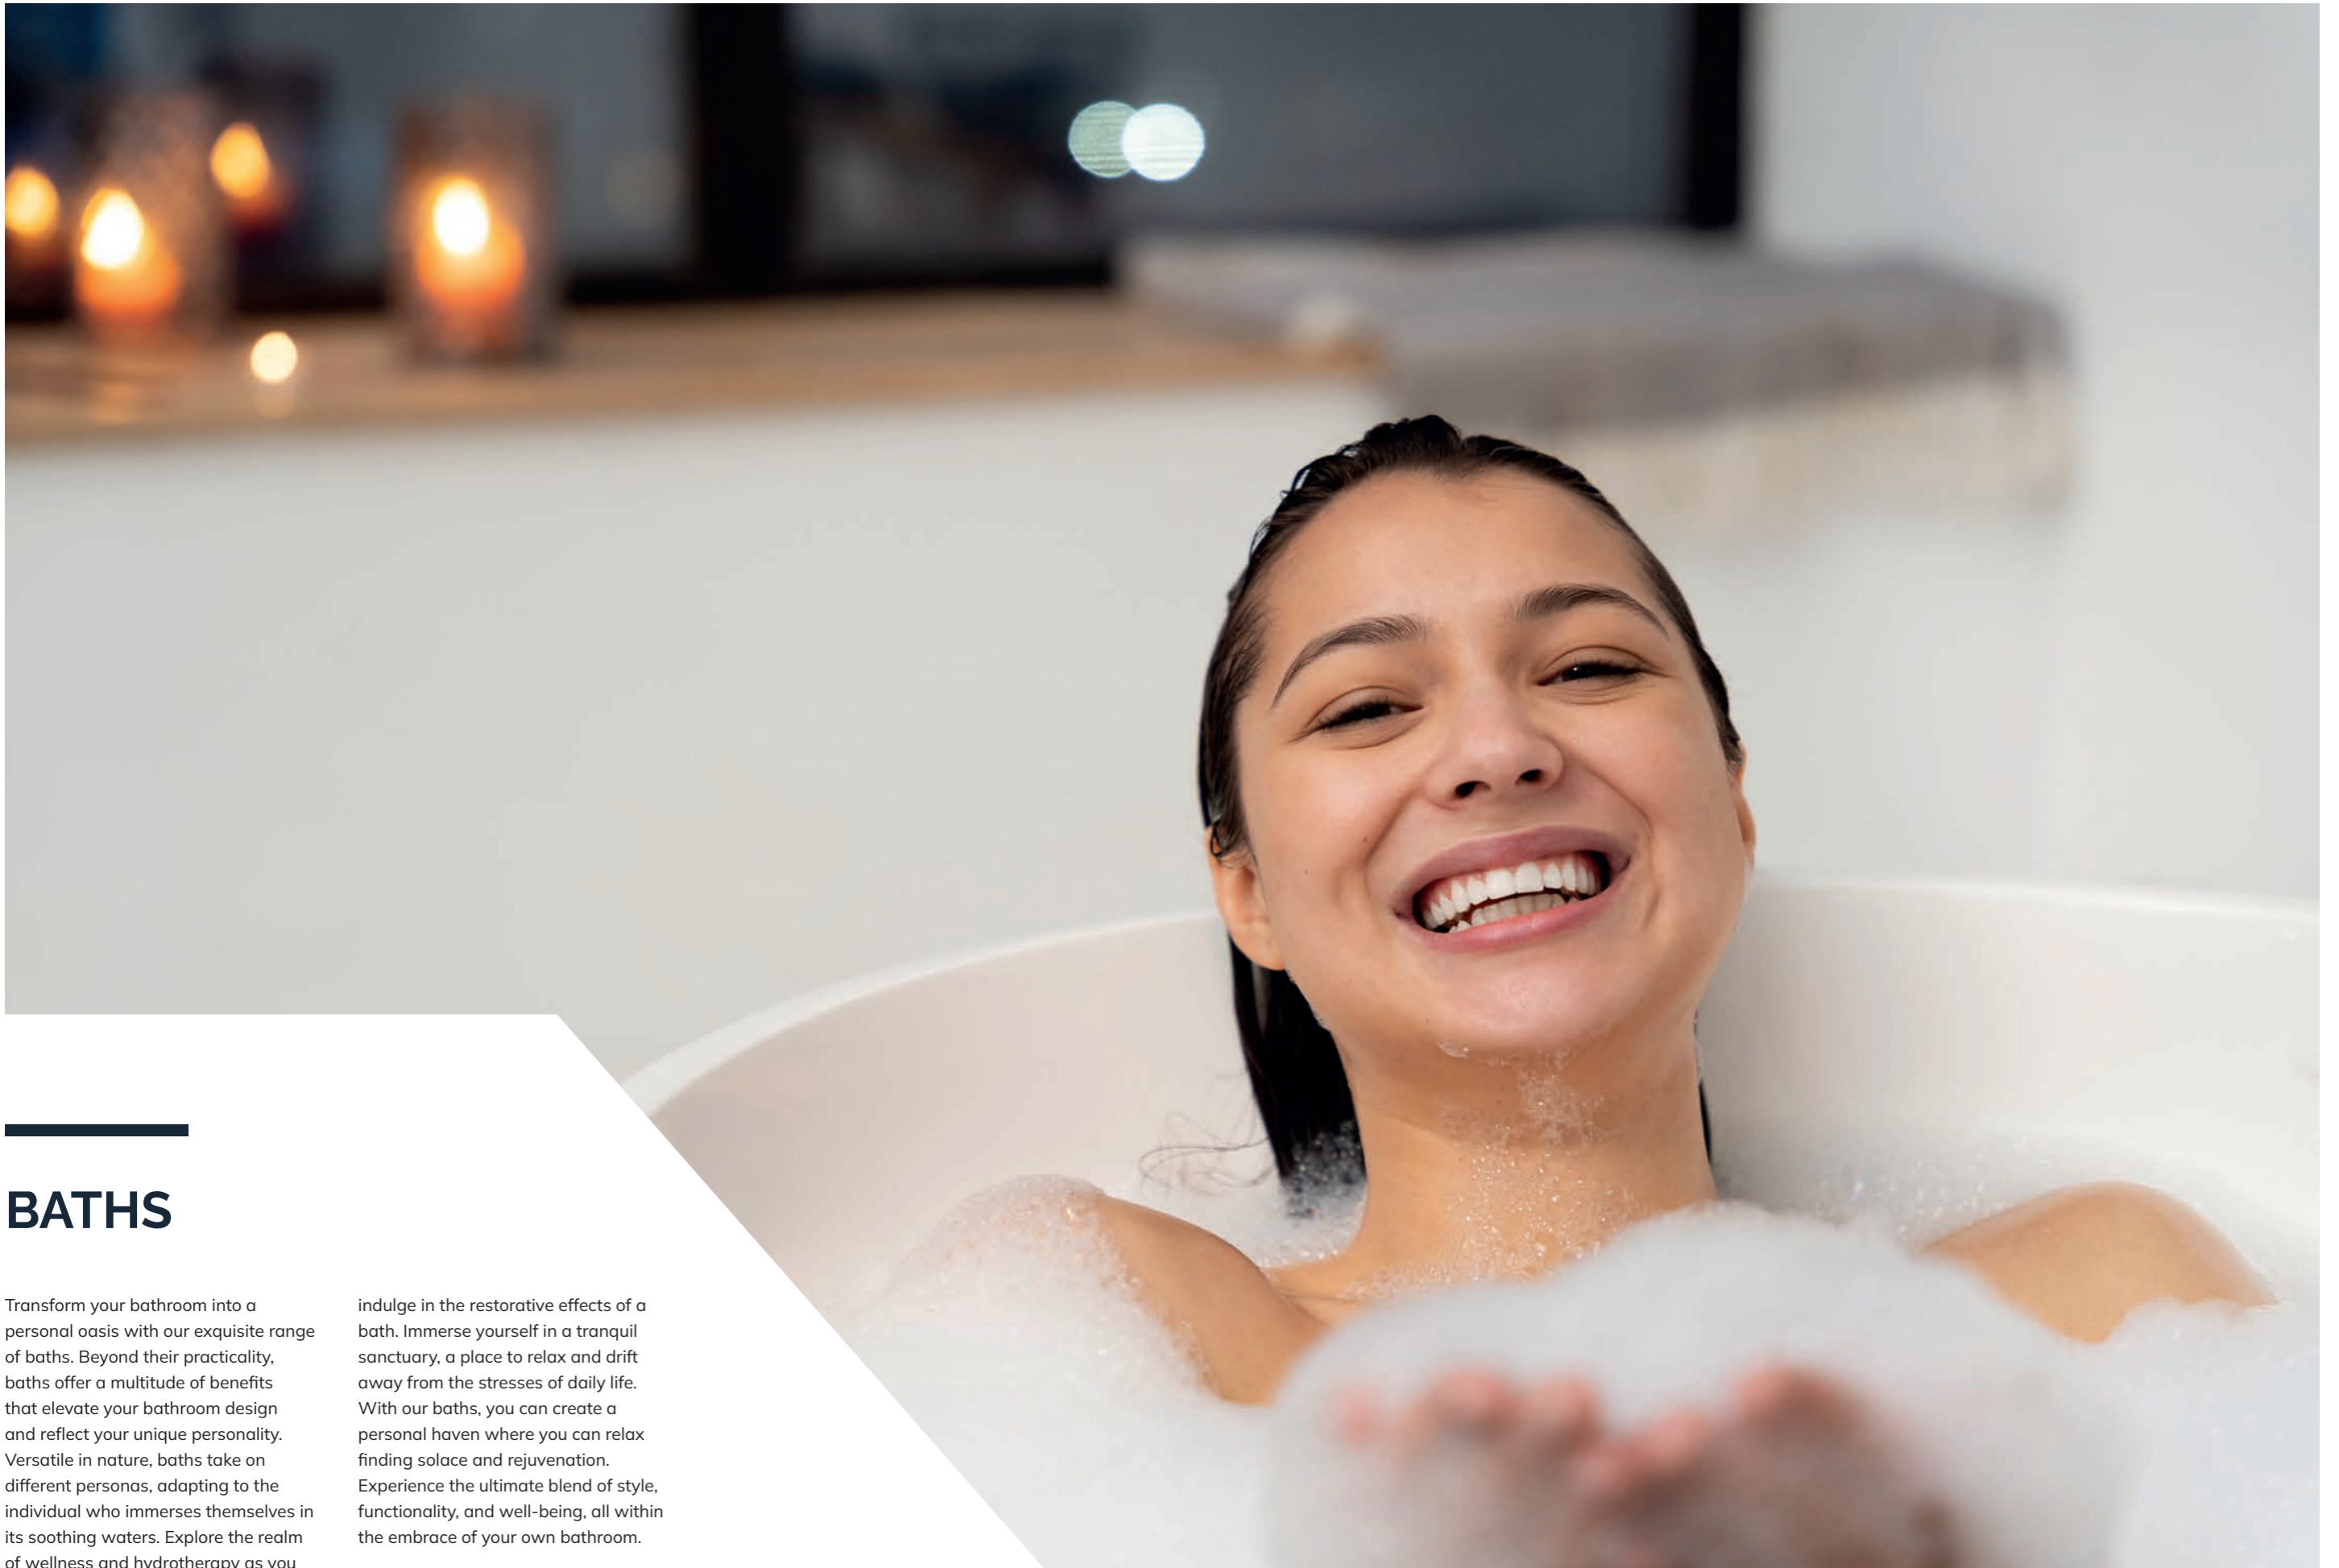

BATHS

Transform your bathroom into a personal oasis with our exquisite range of baths. Beyond their practicality, baths offer a multitude of benefits that elevate your bathroom design and reflect your unique personality. Versatile in nature, baths take on different personas, adapting to the individual who immerses themselves in its soothing waters. Explore the realm of wellness and hydrotherapy as you

indulge in the restorative effects of a bath. Immerse yourself in a tranquil sanctuary, a place to relax and drift away from the stresses of daily life. With our baths, you can create a personal haven where you can relax finding solace and rejuvenation. Experience the ultimate blend of style, functionality, and well-being, all within the embrace of your own bathroom.