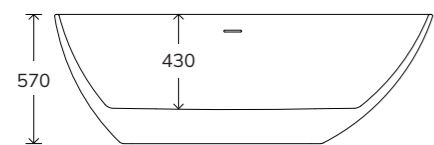

# REEF

Baths

ABYSS \ REEF

Includes waste and overflow

The ABYSS freestanding bath offers a sleek, contemporary design that enhances any modern bathroom. Its curved, minimalist lines create an elegant focal point, while its spacious form invites comfort and relaxation. Perfect for pairing with either wall-mounted or floorstanding taps, the ABYSS transforms your bathroom into a luxurious sanctuary. This bath combines refined style with practicality. Additionally, the bath's exterior can be customised with colour to match your unique aesthetic, adding a personal touch to your space.