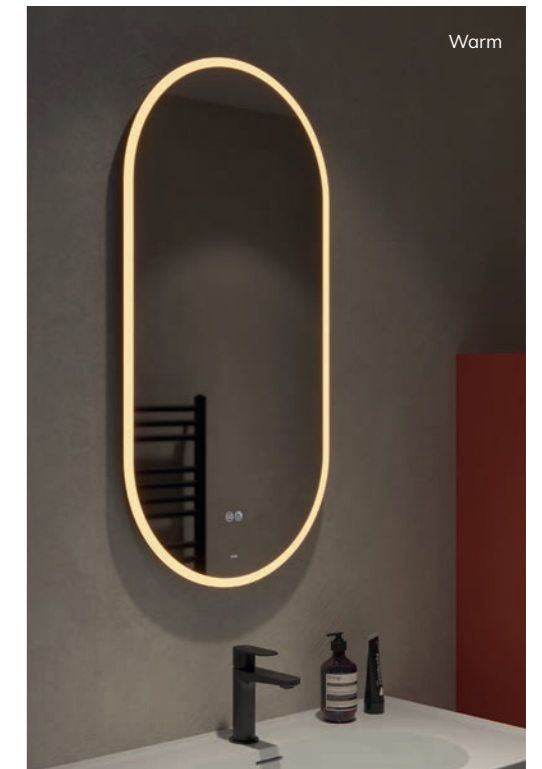

- W450 x H900mm
- Colour Temperature changing LED
- Energy Efficient LED lights
- Heated Demister Pad
- Touch Switch
- IP44 Rated
- Suitable for Bathroom Zones 2 & 3

UM0068

£395

SONAS Living Collection \ ETERNA