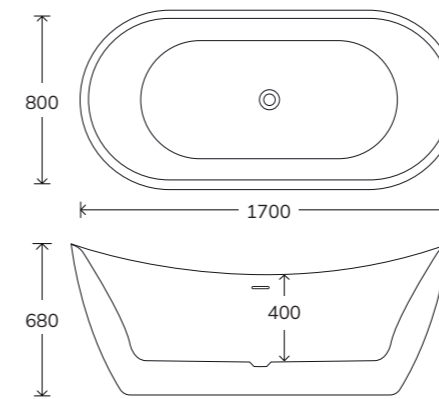

Includes waste and overflow

The LYRA freestanding bath is a beautifully sculpted double-ended slipper bath that exudes elegance and sophistication. Its gracefully raised ends and swooping central dip create a striking silhouette, blending classic charm with contemporary design. The LYRA freestanding bath is the perfect centrepiece for a luxurious bathroom, offering a balance of comfort and style. Choose from a range of colour options for the bath's exterior to create a look that perfectly complements your space.

White Freestanding Bath		Custom Colour Freestanding Bath	
UBA00051	£1875	UBA00065	£2750