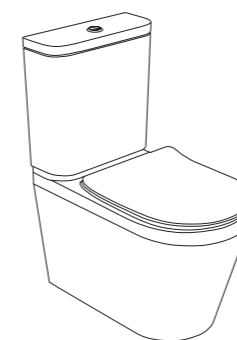

#### Fully Shrouded Close Coupled

W395 x H820 x D650mm

**£545**

Gloss White

USW0667