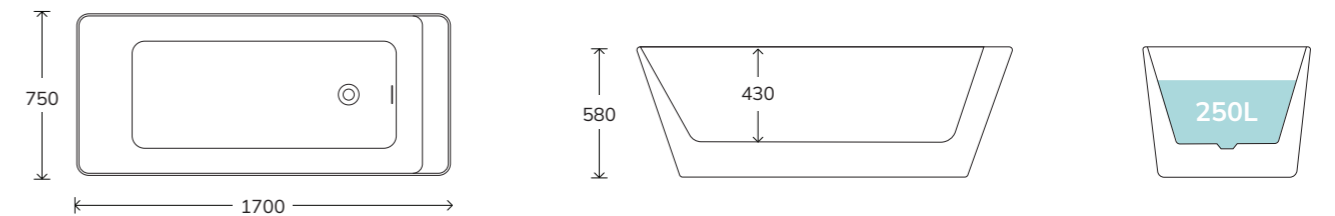

SEREN

The SEREN freestanding bath combines modern design with functionality. Its rectangular shape is complemented by a short-end ledge, ideal for bath essentials or accommodating a bath filler.

The SEREN freestanding bath is suitable for Air Jet System, providing a spa-like experience in the comfort of your home. Additionally, the bath's exterior can be customised with your choice of colour, allowing you to personalise it to match your unique style.

The SEREN freestanding bath with its elegant aesthetic, practical features, and luxurious options is a sophisticated centrepiece for any modern bathroom.