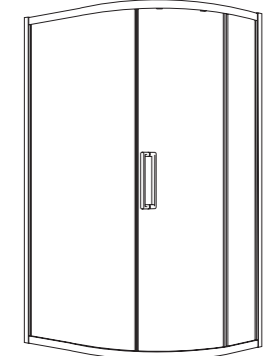

Single Door Offset Quadrant