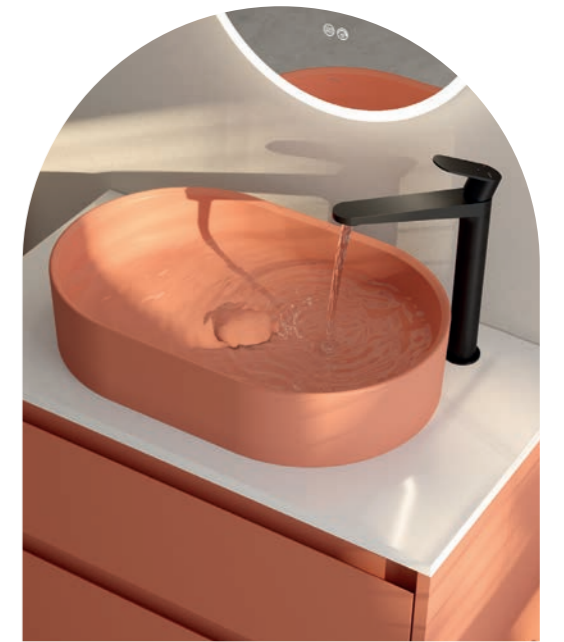

SONAS

LIVING COLLECTION

Life moves in circles, sunrise to sunset, work to play, child to parent. The SONAS Living Collection captures that rhythm in one quiet gesture: the pill shaped line that rounds every mirror, basin, tap and flush plate. Its soft edges echo life's endless loop, reminding you each morning that beginnings and endings meet in the same place, home.

The SONAS Living Collection is built for living, not just looking. Furniture arrives in family friendly 80cm widths or neat 60cm formats for urban studios. Push to open drawers glide out with a fingertip; chamfered handles feel carved just for you. Five colours, from calm Gloss White to confident Metro Blaze, invite self expression without cluttering the eye. Pick the tones, sizes and lighting that fit your story; the design's simplicity leaves room for personality.

You see yourself in these gentle curves: the steadiness of a routine, the freedom to change, the comfort of things that always work. That spark of familiarity releases trust and calm, exactly what people crave in a space where they begin and end each day. It matters because emotion, not logic, decides whether a brand becomes part of someone's life. Logic merely justifies it afterwards.

People will still love the Living Collection in ten years because good design never shouts; it listens, and its quiet confidence stays beautiful long after trends fade.

- Furniture 16
- Mirrors 132
- Sanitaryware 152
- Taps 192
- Showers 218