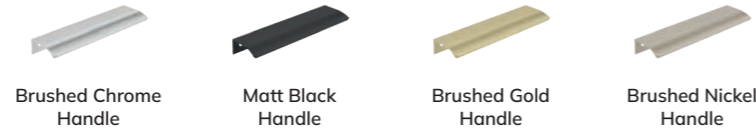

REED

60cm \ Wall Hung \ Two Drawer

NOTE: Price includes Unit, Basin & Handle(s)

Reeded Drawer Front Gloss Resin Basin 2 soft close drawers W600 x D450mm £985	☐ Lakeshore Lily	UF2279	UF2280	UF2281	UF2282
	☒ Lakeside Sage	UF2267	UF2268	UF2269	UF2270
	☐ Cobalt Night	UF2271	UF2272	UF2273	UF2274
	☐ Ruby Fern	UF2275	UF2276	UF2277	UF2278

80cm \ Wall Hung \ Two Drawer

NOTE: Price includes Unit, Basin & Handle(s)

Reeded Drawer Front Gloss Resin Basin 2 soft close drawers W800 x D450mm £1075	☐ Lakeshore Lily	UF2295	UF2296	UF2297	UF2298
	☒ Lakeside Sage	UF2283	UF2284	UF2285	UF2286
	☐ Cobalt Night	UF2287	UF2288	UF2289	UF2290
	☐ Ruby Fern	UF2291	UF2292	UF2293	UF2294

REED