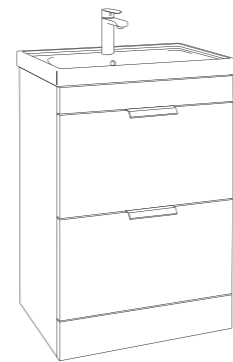

Floorstanding

A classic choice that marries timeless aesthetics with practicality, floorstanding furniture works well in both traditional and contemporary bathrooms. Offering ample storage, one of the key benefits of choosing these units is the possibility of concealing unsightly plumbing work, which creates a clean and polished look for your bathroom.