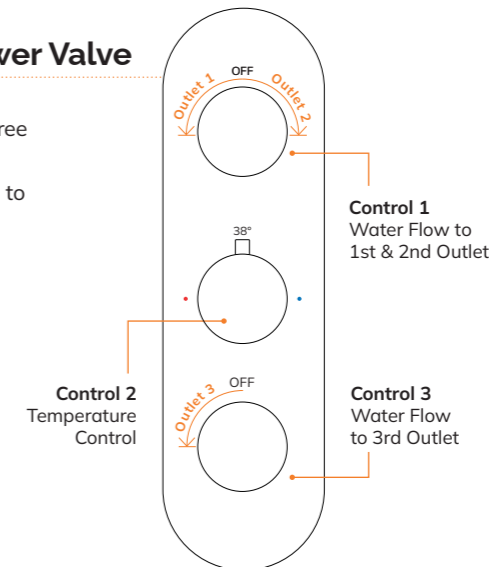

### Triple Control - 3 Outlet Shower Valve

This valve offers even more flexibility, with three controls. One control for water temperature and two controls for water flow. It allows you to use two of the three outlets simultaneously.