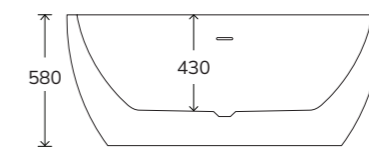

# ANDREA

The ANDREA freestanding bath is a beautifully curved design that exudes elegance and comfort. Available in four sizes and compatible with Air Jet System, it offers versatility and a luxurious bathing experience. Additionally, the bath's exterior can be customised with your choice of colour, allowing you to personalise it to match your unique style. Its smooth contours and timeless aesthetic make the ANDREA a perfect choice for refined style and relaxation.