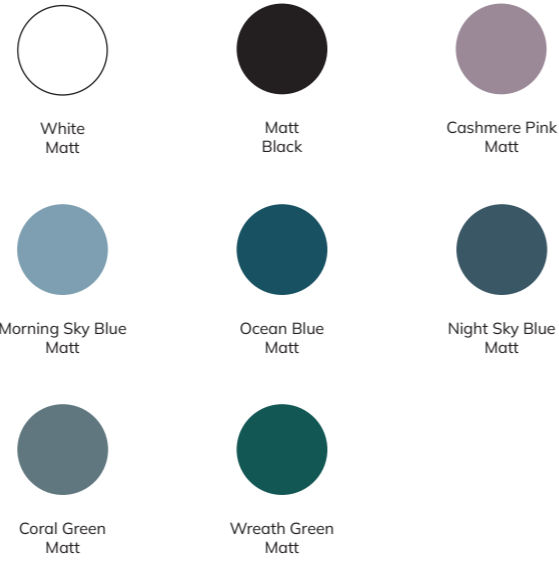

Colour Options

Handle Options