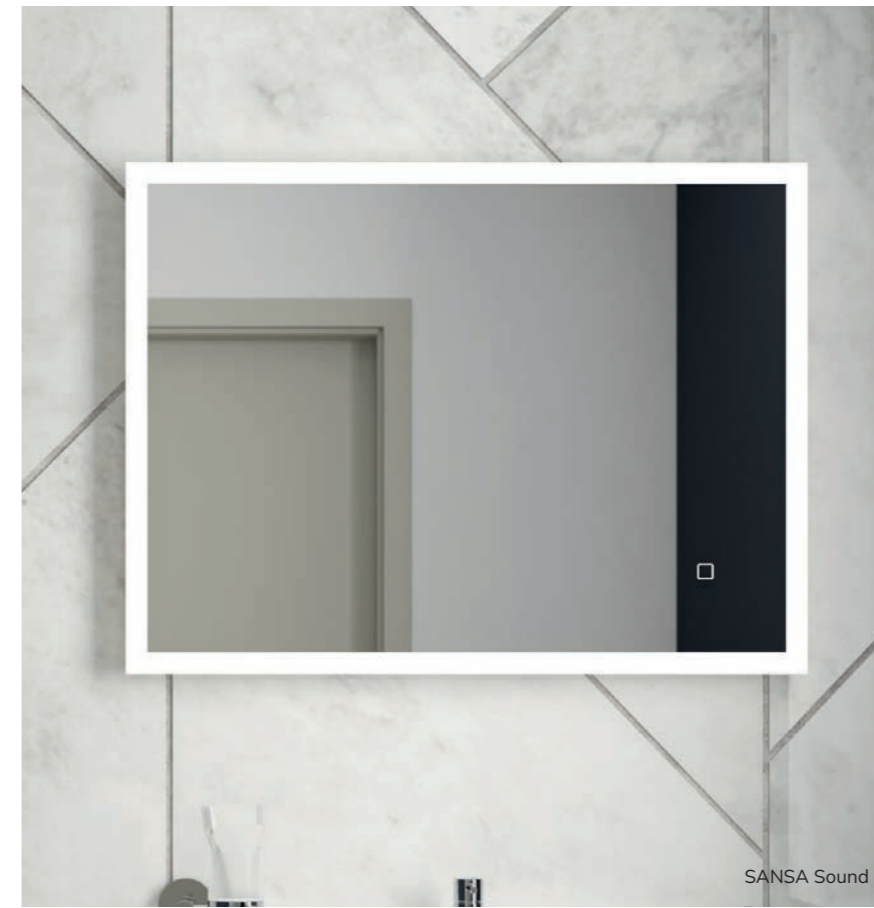

SANSA

Mirrors

SANSA