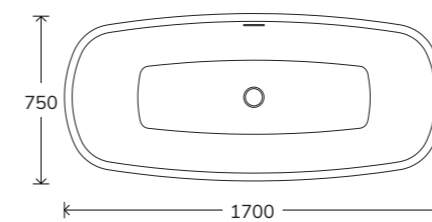

Includes waste and overflow

The REEF freestanding bath features an eye-catching, sculptural design with a gracefully curved form that invites both relaxation and admiration. Its fluid lines subtly flare outward at the centre, adding a contemporary touch of elegance. This stunning shape is complemented by a slight lip at the top, providing an organic yet modern look. Designed for comfort and style, the REEF freestanding bath makes a bold statement in any contemporary bathroom. Additionally, the bath's exterior can be customised with your choice of colour, allowing you to create a place that reflects your unique style.

White Freestanding Bath		Custom Colour Freestanding Bath	
UBA00056	£1795	UBA00061	£2670