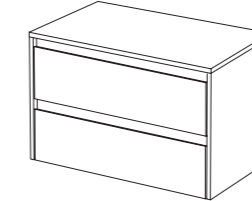

Two Drawer Countertop Units

£995

**PULSE**

- Includes White Gloss Resin Countertop
- Countertop Basin Sold Separately
- W800 x D460

Unit

	Gloss White	UF2312
	City Stone	UF2313
	Metro Blaze	UF2314
	Parkland	UF2315
	Riverside	UF2316