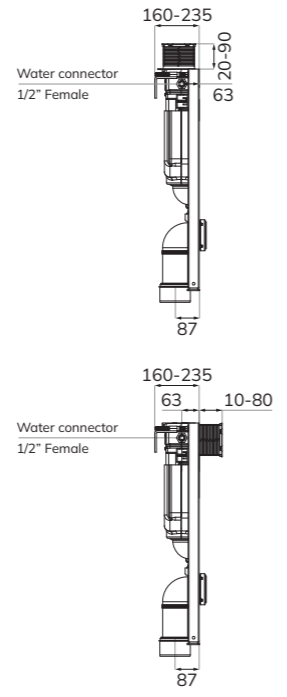

**820mm Universal Frame
and Cistern for
Wall Hung WC**