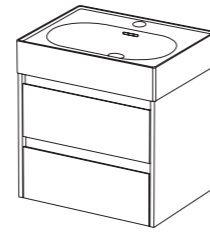

APEX

- Includes Ceramic Basin
- W600 x D460

Unit

	Gloss White	UF2257
	City Stone	UF2258
	Metro Blaze	UF2259
	Parkland	UF2260
	Riverside	UF2261