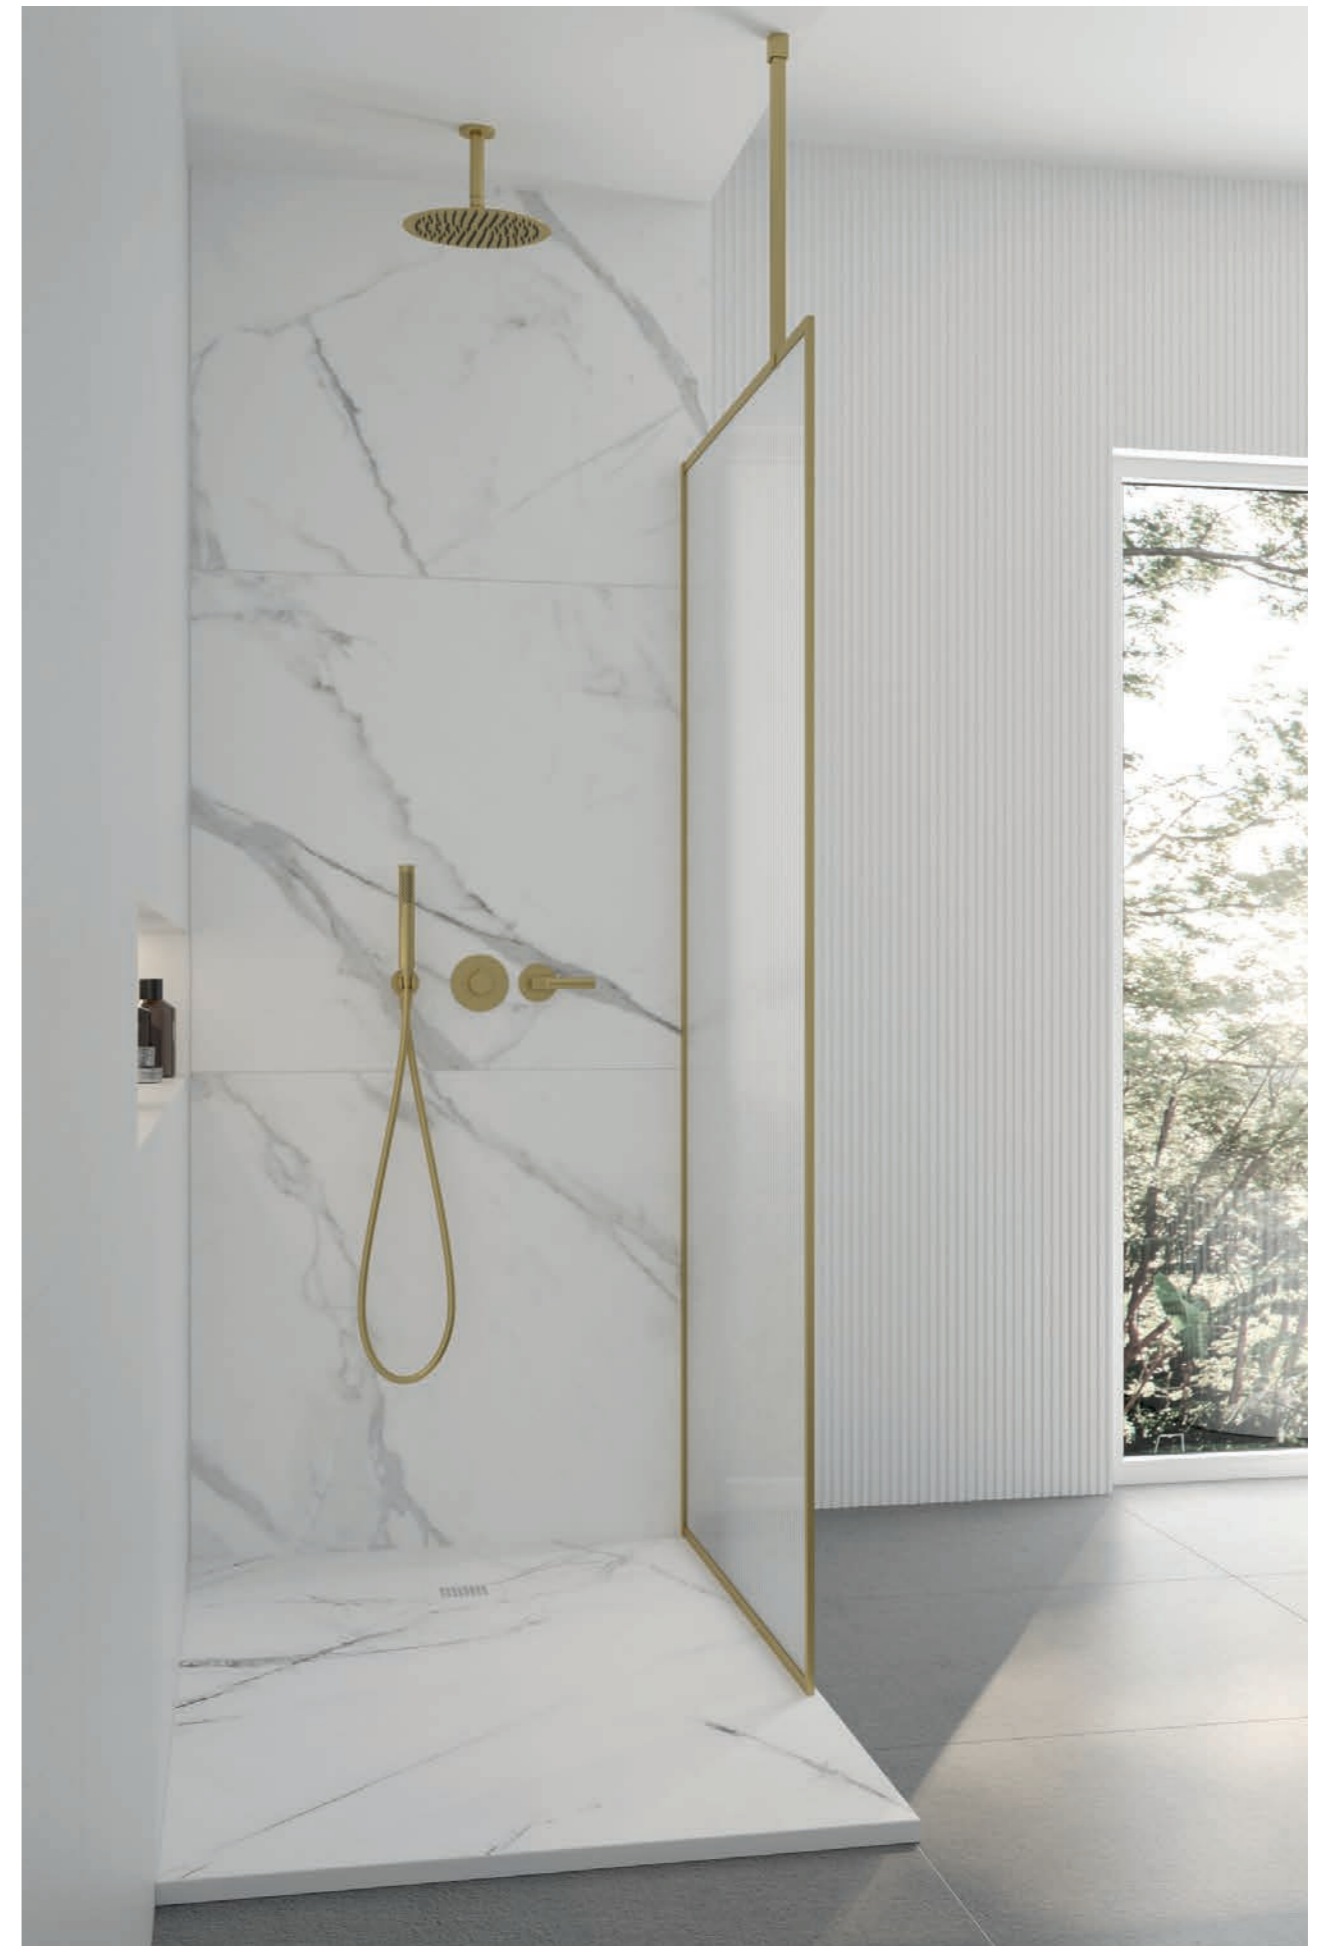

Crafted from a high quality gel coated resin UNITY shower trays ensure durability and longevity while offering a touch of luxury and elegance to any showering space.

Square

Rectangle

- Resin Bonded
- Slip Resistant
- 30mm High