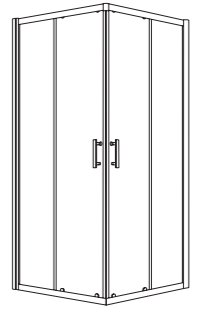

Corner Entry