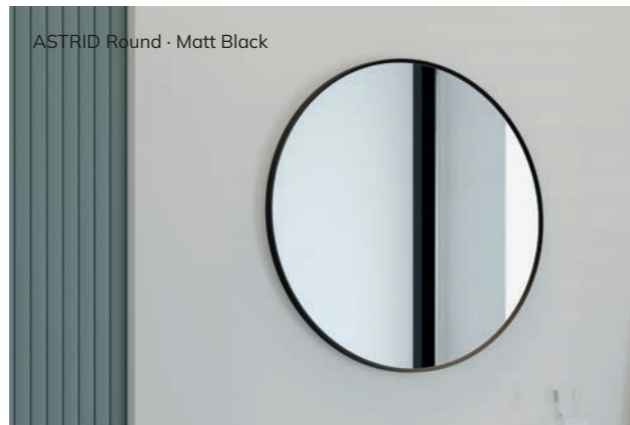

# ASTRID

ASTRID Beam - Rectangle - Matt Black

ASTRID Beam - Round - Brushed Gold

ASTRID Rectangle - Brushed Gold

ASTRID Style

ASTRID Round - Matt Black

Mirrors

ASTRID

## ASTRID Beam

- Matt Black or Brushed Gold metal frame
- Colour temperature changing LED
- Energy Efficient LED lights
- Heated Demister Pad
- Touch Switch
- IP44 Rated
- Suitable for Bathroom Zones 2 & 3
- Portrait or Landscape