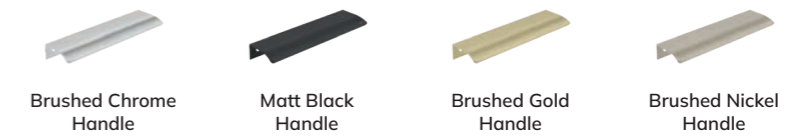

STOCKHOLM

50cm \ Wall Hung \ 1 Drawer

Short Projection

NOTE: Price includes Unit, Basin & Handle(s)

  Ceramic basin 1 soft close drawer W500 x D380mm £535	Gloss White		CWST50WH	BWST50WH	GWST50WH	UF1514
	Matt Black		UF0740	UF0741	UF0742	UF1515
	Cashmere Pink Matt		UF0743	UF0744	UF0745	UF1516
	Morning Sky Blue Matt		UF0746	UF0747	UF0748	UF1517
	Ocean Blue Matt		CWST50OB	BWST50OB	GWST50OB	UF1518
	Khaki Matt		CWST50KH	BWST50KH	GWST50KH	UF1519
	Arctic Grey Matt		CWST50AG	BWST50AG	GWST50AG	UF1520
	Midnight Grey Matt		CWST50MN	BWST50MN	GWST50MN	UF1521

50cm \ Wall Hung \ 2 Door

Short Projection

NOTE: Price includes Unit, Basin & Handle(s)

  Ceramic basin 2 soft close doors W500 x D380mm £465	Gloss White		UF0749	UF0750	UF0751	UF1522
	Matt Black		UF0770	UF0771	UF0772	UF1523
	Cashmere Pink Matt		UF0767	UF0768	UF0769	UF1524
	Morning Sky Blue Matt		UF0761	UF0762	UF0763	UF1525
	Ocean Blue Matt		UF0764	UF0765	UF0766	UF1526
	Khaki Matt		UF0758	UF0759	UF0760	UF1527
	Arctic Grey Matt		UF0755	UF0756	UF0757	UF1528
	Midnight Grey Matt		UF0752	UF0753	UF0754	UF1529

50cm \ Floorstanding \ 2 Drawer

Short Projection

NOTE: Price includes Unit, Basin & Handle(s)

  Ceramic basin 2 soft close drawers W500 x D380mm £715	Gloss White		CDST50WH	BDST50WH	GDST50WH	UF1530
	Matt Black		UF0842	UF0843	UF0844	UF1531
	Cashmere Pink Matt		UF0845	UF0846	UF0847	UF1532
	Morning Sky Blue Matt		UF0848	UF0849	UF0850	UF1533
	Ocean Blue Matt		CDST50OB	BDST50OB	GDST50OB	UF1534
	Khaki Matt		CDST50KH	BDST50KH	GDST50KH	UF1535
	Arctic Grey Matt		CDST50AG	BDST50AG	GDST50AG	UF1536
	Midnight Grey Matt		CDST50MN	BDST50MN	GDST50MN	UF1537

50cm \ Floorstanding \ 2 Door

Short Projection

NOTE: Price includes Unit, Basin & Handle(s)

  Ceramic basin 2 soft close doors W500 x D380mm £585	Gloss White		CFST50WH	BFST50WH	GFST50WH	UF1538
	Matt Black		UF0833	UF0834	UF0835	UF1539
	Cashmere Pink Matt		UF0836	UF0837	UF0838	UF1540
	Morning Sky Blue Matt		UF0839	UF0840	UF0841	UF1541
	Ocean Blue Matt		CFST50OB	BFST50OB	GFST50OB	UF1542
	Khaki Matt		CFST50KH	BFST50KH	GFST50KH	UF1543
	Arctic Grey Matt		CFST50AG	BFST50AG	GFST50AG	UF1544
	Midnight Grey Matt		CFST50MN	BFST50MN	GFST50MN	UF1545