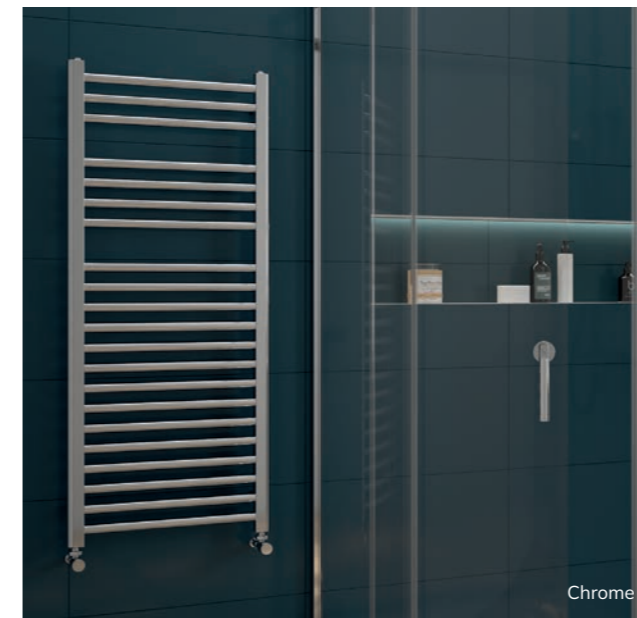

Finish/Colour	Code	Pipe Centre	BTU Δt50	Price
Chrome	UHT00001	450	1221	£475
Matt Black	UHT00002	450	1811	£475
Brushed Gold	UHT00003	450	1221	£575
Brushed Nickel	UHT00004	450	1221	£575