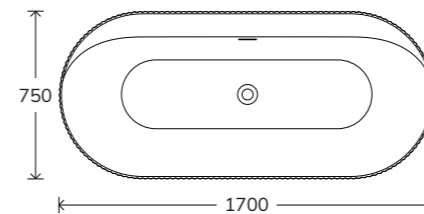

REED

Available in
CUSTOM COLOURS

Suitable for
AIR JET SYSTEM

Immerse yourself in a tranquil oasis, surrounded by a bath that blends nature-inspired beauty with innovative craftsmanship. Featuring a fluted design. The REED freestanding bath evokes the gentle sway of reeds over calm waters, offering a serene and visually captivating experience. REED is compatible with Air Jet System, it offers versatility and a luxurious bathing experience. Additionally, the bath's exterior can be customised with your choice of colour, allowing you to personalise it to match your unique style.