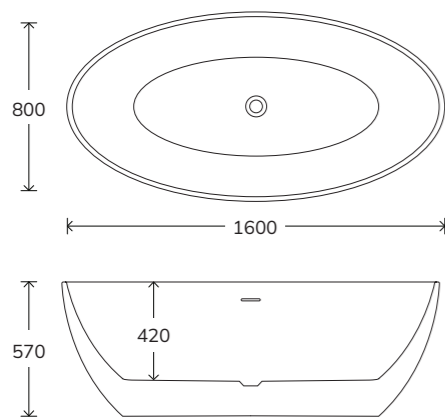

# MAROVO

Baths

Includes waste and overflow

The MAROVO freestanding bath exudes elegance with its smooth, flowing form and minimalist design, making it a versatile choice for both contemporary and classic bathrooms. Its gently sloping edges create a sense of serenity, offering a luxurious bathing experience that invites you to relax and unwind in comfort. The MAROVO's understated style effortlessly enhances the sophistication of any space, transforming your bathroom into a calming retreat. Additionally, its exterior can be customised with your choice of colour, allowing you to add a personal touch and tailor it to your unique aesthetic.