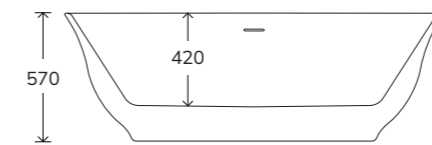

Includes waste and overflow

The REEF freestanding bath features an eye-catching, sculptural design with a gracefully curved form that invites both relaxation and admiration. Its fluid lines subtly flare outward at the centre, adding a contemporary touch of elegance. This stunning shape is complemented by a slight lip at the top, providing an organic yet modern look. Designed for comfort and style, the REEF freestanding bath makes a bold statement in any contemporary bathroom. Additionally, the bath's exterior can be customised with your choice of colour, allowing you to create a place that reflects your unique style.

White Freestanding Bath		Custom Colour Freestanding Bath	
UBA00056	£1795	UBA00061	£2670