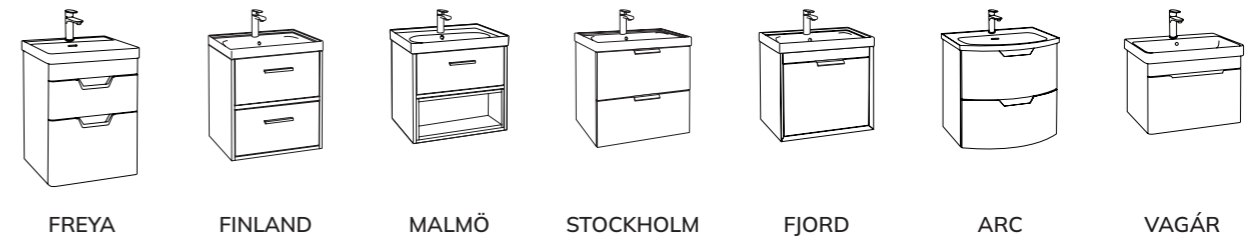

SONAS

SCANDINAVIAN COLLECTION

The SONAS Scandinavian Collection comprises seven distinct furniture ranges inspired by the natural landscape of the region. Together they represent clean, simple lines, and minimalism. Our designers have achieved both enhanced functionality and form.

Within the Scandinavian Collection explore the range of distinctive finishes and the alternative options of integrated or countertop basins with either gloss finish first class ceramics, or matt Solid Surface resin basins. The choice of muted dark hues, light neutral colours, and warm colours, creates a feeling that is warm and inviting.

	FREYA	FINLAND	MALMÖ	STOCKHOLM	FJORD	ARC	VAGÁR
Gloss White							
White Matt							
Matt Black							
Cashmere Pink Matt							
Morning Sky Blue Matt							
Ocean Blue Matt							
Night Sky Blue Matt							
Khaki Matt							
Coral Green Matt							
Wreath Green Matt							
Arctic Grey Matt							
Dolphin Grey Matt							
Midnight Grey Matt