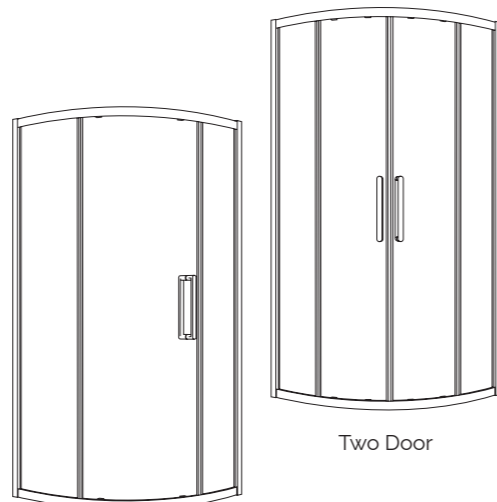

Single Door

Two Door

Offset Quadrant

Boasting the same benefits as a quadrant enclosure, the offset enclosures have one side of the tray longer than the other, thereby creating the offset configuration. This allows for more room when showering, while still fitting neatly into the bathroom layout.