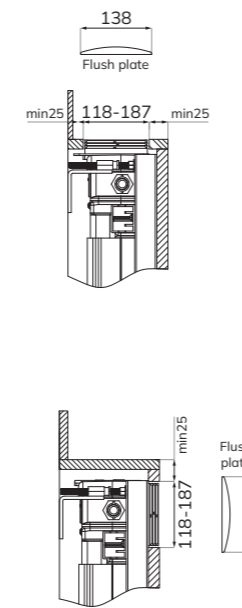

**820mm Universal Frame
and Cistern for
Wall Hung WC**