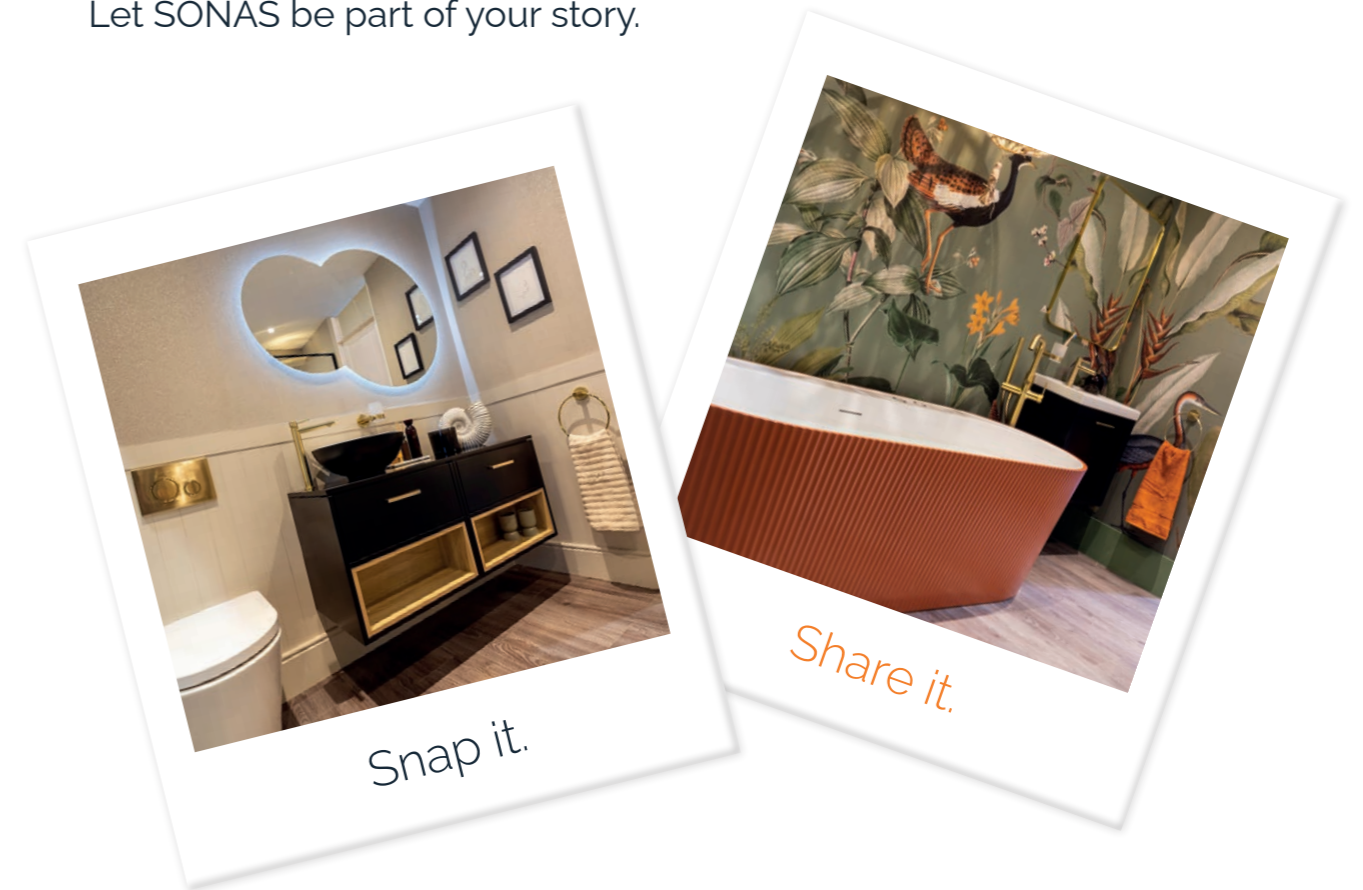

NOTES

Real Bathrooms, in Real **HOMES.**

Let SONAS be part of your story.

Imagine more for **your bathroom**

Take a picture of our products in your bathroom and share them with us through our social media channels.

SONAS
BATHROOMS REIMAGINED

Follow US: @sonasbathrooms