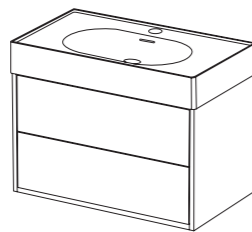

80cm

Two Drawer Vanity Units

£895

PULSE

- Includes Ceramic Basin
- W800 x D460

Unit

	Gloss White	UF2242
	City Stone	UF2243
	Metro Blaze	UF2244
	Parkland	UF2245
	Riverside	UF2246