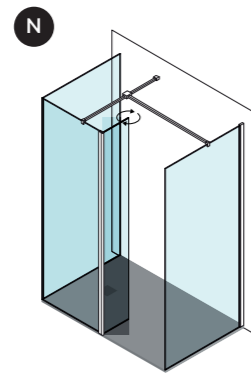

- Three Fixed panels
- One Clear Corner Seal Connector
- T Configuration straight support bars.
- Flipper Panel