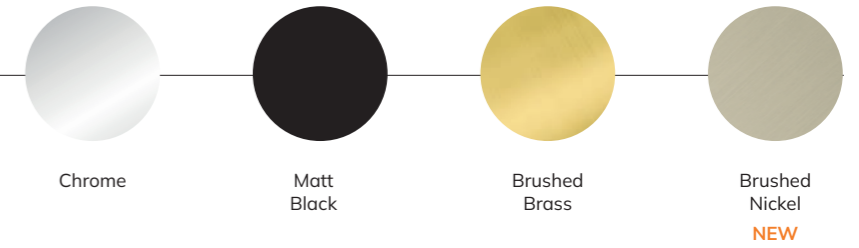

ASPECT Colour Options

Chrome

Matt Black

Brushed Brass

Brushed Nickel
NEW

ASPECT Shower Door Options