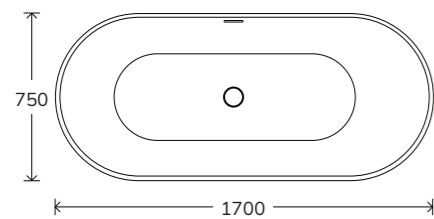

# REEF

Baths

ABYSS \ REEF

Includes waste and overflow

The ABYSS freestanding bath offers a sleek, contemporary design that enhances any modern bathroom. Its curved, minimalist lines create an elegant focal point, while its spacious form invites comfort and relaxation. Perfect for pairing with either wall-mounted or floorstanding taps, the ABYSS transforms your bathroom into a luxurious sanctuary. This bath combines refined style with practicality. Additionally, the bath's exterior can be customised with colour to match your unique aesthetic, adding a personal touch to your space.