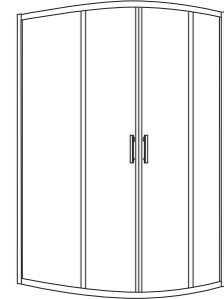

Two Door
Offset Quadrant