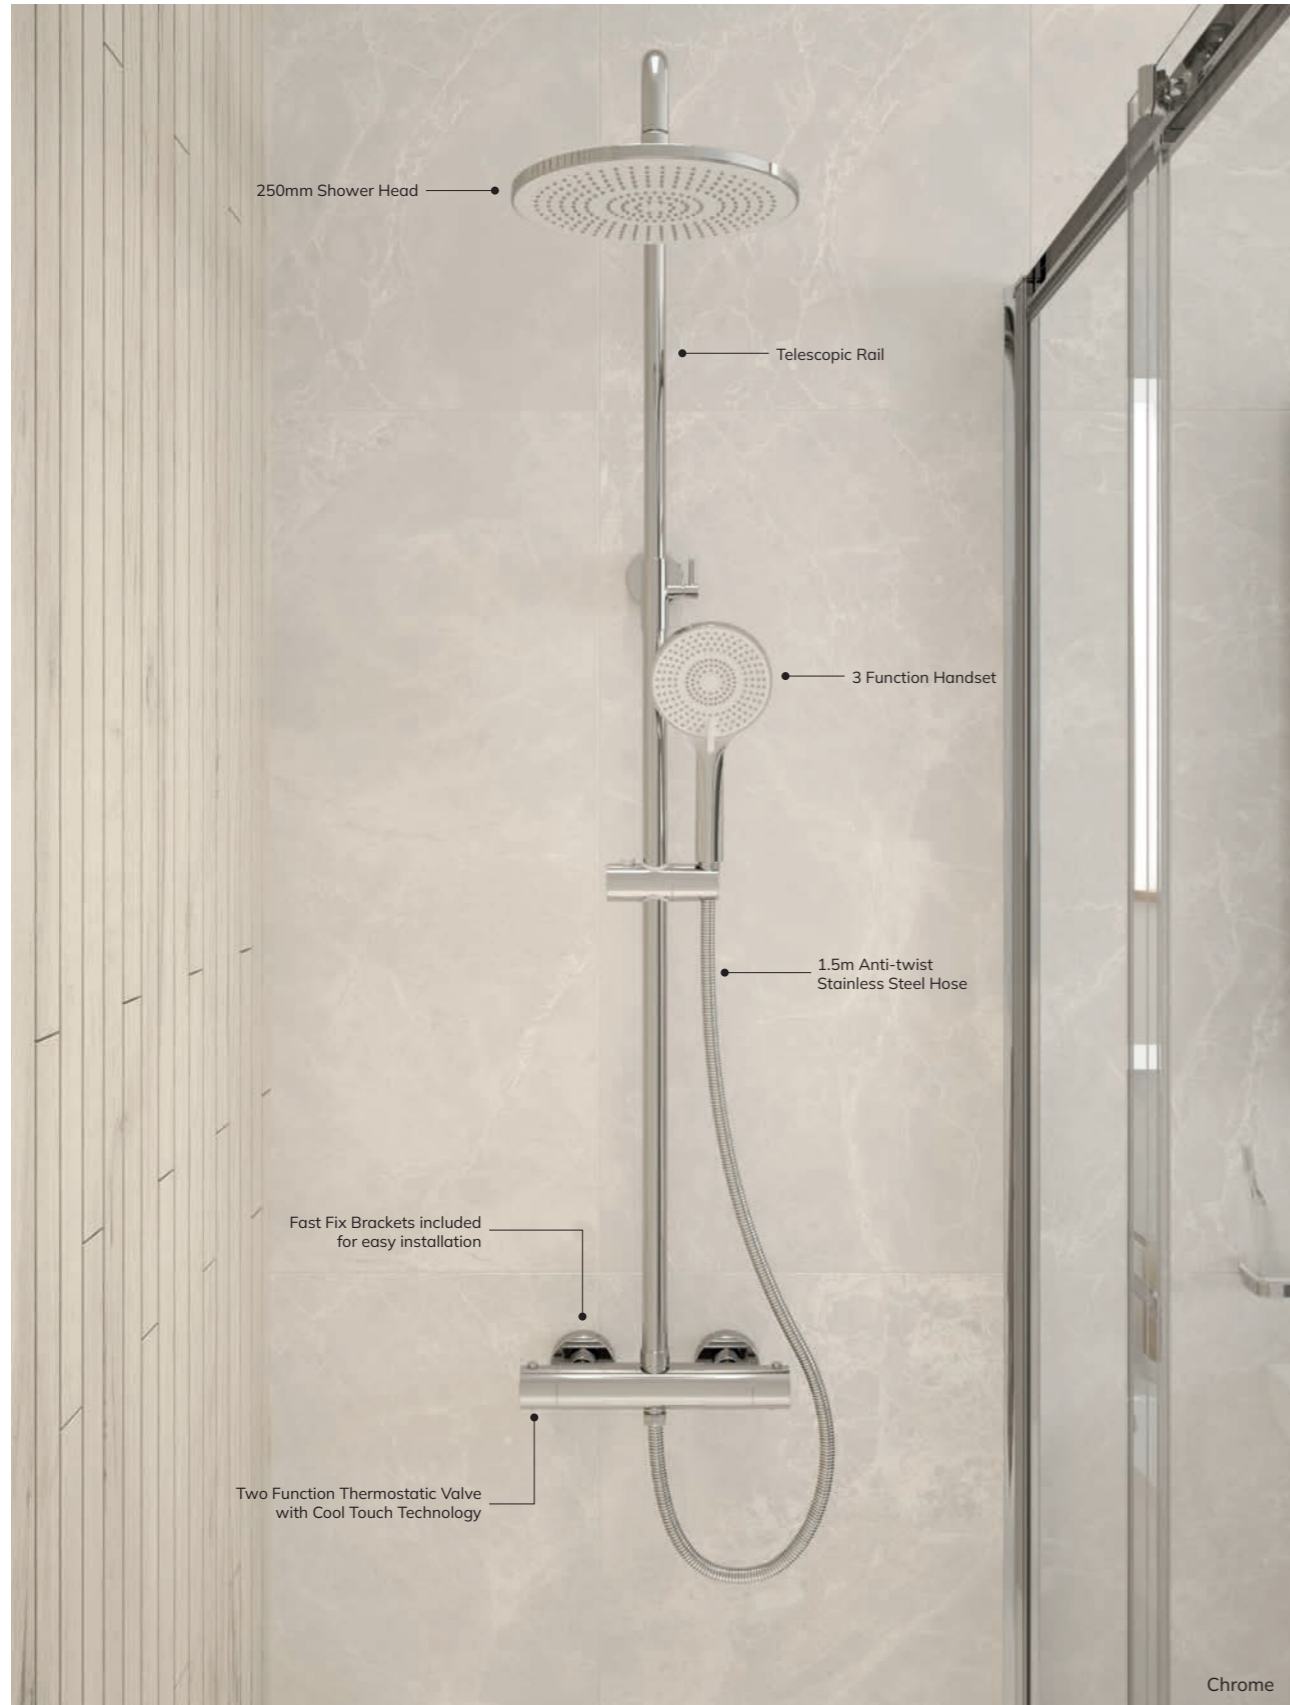

ALITA

Rain Thermostatic Shower Kit

Showers

ALITA Rain Thermostatic Shower Kit

- Two Function Thermostatic Shower Valve
- Cool Touch Technology
- Built In Diverter
- Fast Fix Brackets Included

- 3 Function Handset
- 250mm Shower Head
- 1.5m Anti-twist Stainless Steel Hose
- Min. Pressure: 0.5 bar

	Chrome	USH0024	£415
	Matt Black	USH0025	£515
	Brushed Gold	USH0026	£515
	Brushed Nickel	USH0027	£515