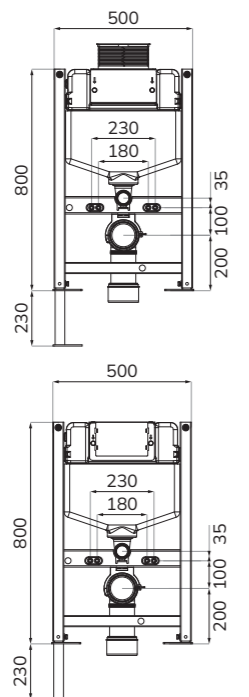

**820mm Universal Frame
and Cistern for
Wall Hung WC**