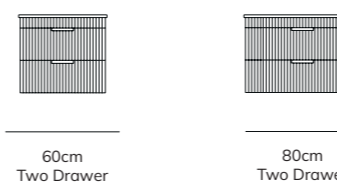

60cm · Lakeside Sage

80cm · Lakeshore Lily

Colour Options

Unit Options

Wall Hung

60cm Two Drawer

80cm Two Drawer

Countertop Wall Hung

60cm Two Drawer

80cm Two Drawer

Handle Options

Brushed Chrome

Matt Black

Brushed Gold

Brushed Nickel

Reeded Drawer Fronts