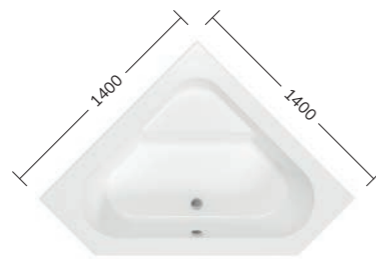

Standard Bath	
UBA00032	£975