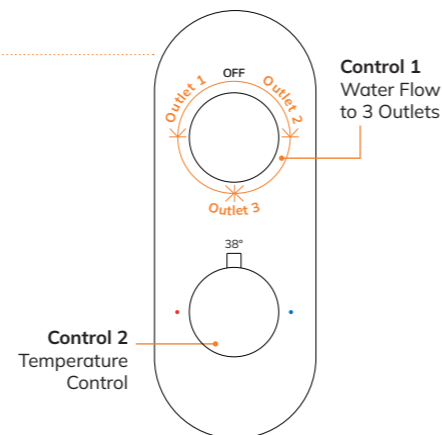

Shower Guide: Concealed Showers

Dual Control Shower Valves

Dual Control Shower Valves have two controls, one control for adjusting the water temperature and the other for controlling the flow of water.

Dual Control - 1 Outlet Shower Valve

This valve has two controls, one for adjusting the water temperature and the other for controlling the flow of water. It's designed to control water for one shower outlet.

Dual Control - 2 Outlet Shower Valve

Similar to the single outlet valve, but with an inbuilt 2 way diverter that allows you to switch water flow between two different outlets.

Dual Control - 3 Outlet Shower Valve

These valves come with an inbuilt 3 way diverter that allows you to switch water flow between three different outlets.

Triple Control Shower Valves

Triple Control Shower Valves have three controls. One control for adjusting the water temperature, while the other two controls manage the flow of water to multiple outlets. This type of valve allows you to run two outlets at the same time.

Triple Control - 2 Outlet Shower Valve

This valve has three controls. One control for water temperature and two controls for water flow. It allows you to independently control two different shower outlets at the same time.

Triple Control - 3 Outlet Shower Valve

This valve offers even more flexibility, with three controls. One control for water temperature and two controls for water flow. It allows you to use two of the three outlets simultaneously.

38°

Our thermostatic shower temperature controls are set to 38°C to provide the optimal balance between comfort and safety. This setting ensures a pleasant showering experience by maintaining a consistent water temperature, enhancing energy efficiency, and reducing the risk of scalding for all users.

Outlet Options