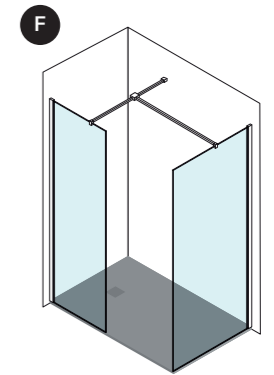

- Two panels
- T Configuration straight support bars