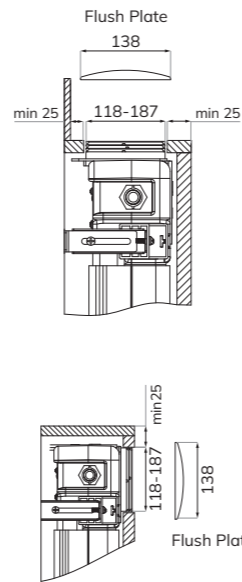

**Concealed Cistern
for Back To Wall WC**