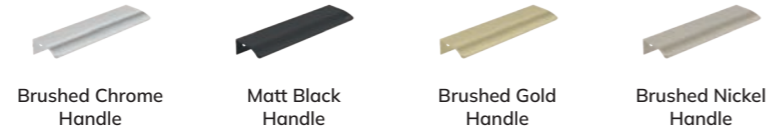

STOCKHOLM

60cm \ Wall Hung \ Two Drawer

NOTE: Price includes Unit, Basin & Handle(s)

Ceramic basin 2 soft close drawers W600 x D450mm £715	Gloss White		CWST60WH	BWST60WH	GWST60WH	UF1546
	Matt Black		UF0797	UF0798	UF0799	UF1547
	Cashmere Pink Matt		UF0800	UF0801	UF0802	UF1548
	Morning Sky Blue Matt		UF0803	UF0804	UF0805	UF1549
	Ocean Blue Matt		CWST60OB	BWST60OB	GWST60OB	UF1550
	Khaki Matt		CWST60KH	BWST60KH	GWST60KH	UF1551
	Arctic Grey Matt		CWST60AG	BWST60AG	GWST60AG	UF1552
	Midnight Grey Matt		CWST60MN	BWST60MN	GWST60MN	UF1553

60cm \ Wall Hung \ Two Door

NOTE: Price includes Unit, Basin & Handle(s)

Ceramic basin 2 soft close doors W600 x D450mm £545	Gloss White		UF0773	UF0774	UF0775	UF1554
	Matt Black		UF0794	UF0795	UF0796	UF1555
	Cashmere Pink Matt		UF0791	UF0792	UF0793	UF1556
	Morning Sky Blue Matt		UF0785	UF0786	UF0787	UF1557
	Ocean Blue Matt		UF0788	UF0789	UF0790	UF1558
	Khaki Matt		UF0782	UF0783	UF0784	UF1559
	Arctic Grey Matt		UF0779	UF0780	UF0781	UF1560
	Midnight Grey Matt		UF0776	UF0777	UF0778	UF1561

60cm \ Floorstanding \ Two Drawer

NOTE: Price includes Unit, Basin & Handle(s)

Ceramic basin 2 soft close drawers W600 x D450mm £775	Gloss White		CDST60WH	BDST60WH	GDST60WH	UF1562
	Matt Black		UF0860	UF0861	UF0862	UF1563
	Cashmere Pink Matt		UF0863	UF0864	UF0865	UF1564
	Morning Sky Blue Matt		UF0866	UF0867	UF0868	UF1565
	Ocean Blue Matt		CDST60OB	BDST60OB	GDST60OB	UF1566
	Khaki Matt		CDST60KH	BDST60KH	GDST60KH	UF1567
	Arctic Grey Matt		CDST60AG	BDST60AG	GDST60AG	UF1568
	Midnight Grey Matt		CDST60MN	BDST60MN	GDST60MN	UF1569

60cm \ Floorstanding \ Two Door

NOTE: Price includes Unit, Basin & Handle(s)

Ceramic basin 2 soft close doors W600 x D450mm £675	Gloss White		CFST60WH	BFST60WH	GFST60WH	UF1570
	Matt Black		UF0851	UF0852	UF0853	UF1571
	Cashmere Pink Matt		UF0854	UF0855	UF0856	UF1572
	Morning Sky Blue Matt		UF0857	UF0858	UF0859	UF1573
	Ocean Blue Matt		CFST60OB	BFST60OB	GFST60OB	UF1574
	Khaki Matt		CFST60KH	BFST60KH	GFST60KH	UF1575
	Arctic Grey Matt		CFST60AG	BFST60AG	GFST60AG	UF1576
	Midnight Grey Matt		CFST60MN	BFST60MN	GFST60MN	UF1577