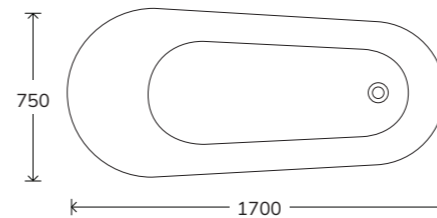

The AUGUST freestanding bath is a sleek, contemporary slipper-style design with smooth, flowing curves that offer both comfort and luxury. Its minimalist aesthetic complements both modern and traditional interiors. Designed with elegance in mind, the AUGUST is perfect for creating serene moments while adding sophistication and charm to any bathroom. Additionally, the bath's exterior can be customised with your choice of colour, allowing you to personalise it to match your unique style.