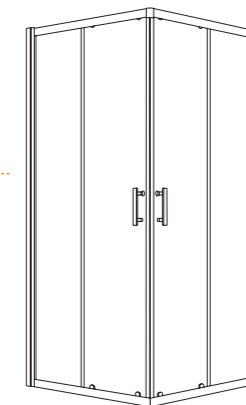

Corner Entry

Ideal for bathrooms with limited space, corner entry enclosures serve as excellent space savers. Neatly fitting into any size bathroom, they provide a multitude of advantages. With a range of options available, there's a perfect style and size to suit your bathroom.

Quadrant

With a curved front profile, quadrant enclosures offer a generous showering experience, while allowing for additional floor space within the bathroom.