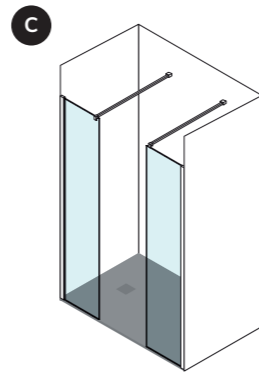

- Two panels
- Two Support bars (straight, ceiling or angled)

In a Corner

A corner layout offers flexibility and suits a wide range of bathroom sizes. Use one or two fixed panels to enclose the shower area, with optional flipper panels to contain splashes. This setup is perfect for maximising usable space while maintaining an open, modern feel.