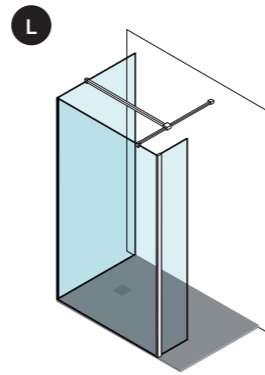

- Two panels
- One Clear Corner Seal Connector
- T Configuration straight support bars
- Flipper Panel