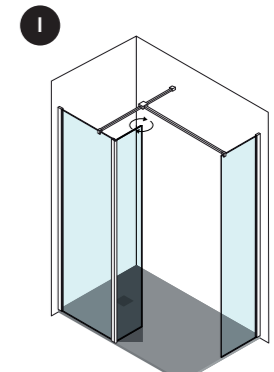

- Two Panels (Corner Entry)
- T Configuration straight support bars
- One short projection panel for greater access
- Flipper Panel