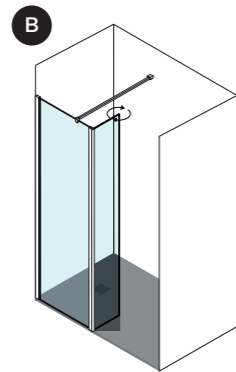

- Single panel
- Support bar (straight, ceiling or angled)
- Flipper Panel