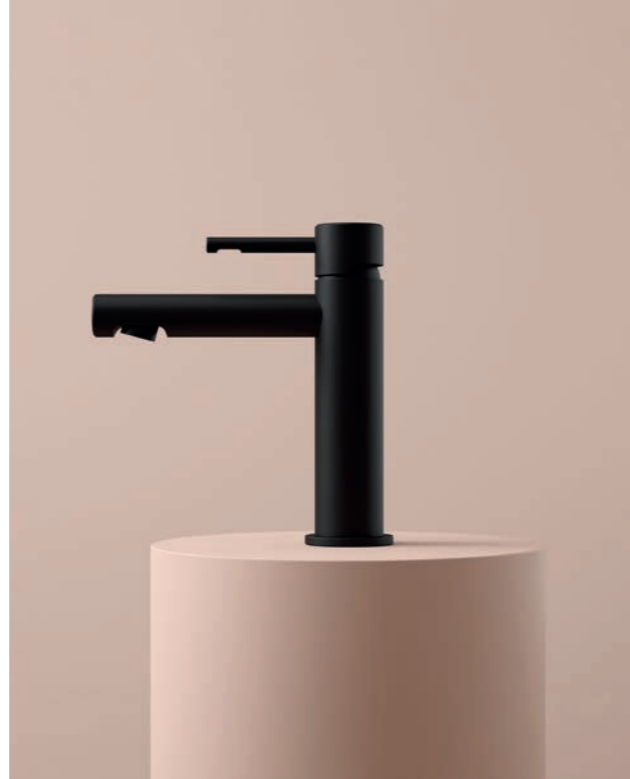

# HAKK

Introducing our latest innovative product, the Scandinavian inspired HAKK basin mixer. Crafted with meticulous attention to detail, this basin mixer embodies elegant, minimalistic design principles that seamlessly blend form and function. With sustainability at its core, this basin mixer incorporates energy-conserving cold start technology and flow-restricted aerators, reducing water consumption, without compromising on performance.