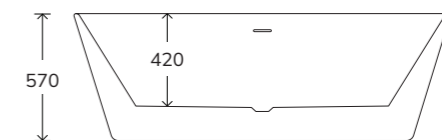

The ONTARIO freestanding bath is a bold, rectangular design that combines clean lines with modern elegance. Featuring a practical ledge along the long end, it offers added convenience and functionality. Designed to be placed against the wall, this bath offers you the luxury and beauty of a freestanding tub while optimising your bathroom's space. Compatible with Air Jet System, the ONTARIO delivers a luxurious bathing experience while enhancing the sophistication of any contemporary bathroom. Additionally, the bath's exterior can be customised with your choice of colour, allowing you to personalise it to match your unique style.