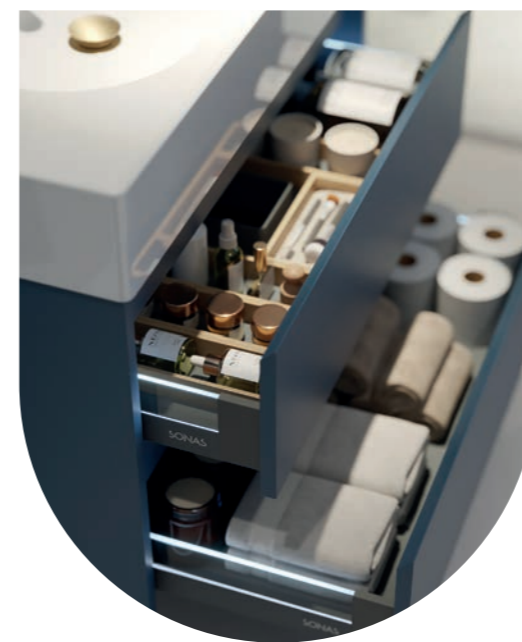

SONAS

LIVING COLLECTION

Life moves in circles, sunrise to sunset, work to play, child to parent. The SONAS Living Collection captures that rhythm in one quiet gesture: the pill shaped line that rounds every mirror, basin, tap and flush plate. Its soft edges echo life's endless loop, reminding you each morning that beginnings and endings meet in the same place, home.

The SONAS Living Collection is built for living, not just looking. Furniture arrives in family friendly 80cm widths or neat 60cm formats for urban studios. Push to open drawers glide out with a fingertip; chamfered handles feel carved just for you. Five colours, from calm Gloss White to confident Metro Blaze, invite self expression without cluttering the eye. Pick the tones, sizes and lighting that fit your story; the design's simplicity leaves room for personality.

You see yourself in these gentle curves: the steadiness of a routine, the freedom to change, the comfort of things that always work. That spark of familiarity releases trust and calm, exactly what people crave in a space where they begin and end each day. It matters because emotion, not logic, decides whether a brand becomes part of someone's life. Logic merely justifies it afterwards.

People will still love the Living Collection in ten years because good design never shouts; it listens, and its quiet confidence stays beautiful long after trends fade.

- Furniture 16
- Mirrors 132
- Sanitaryware 152
- Taps 192
- Showers 218