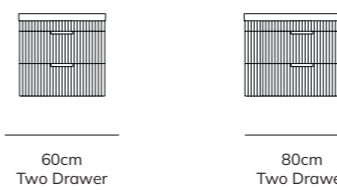

60cm · Lakeside Sage

80cm · Lakeshore Lily

Colour Options

Unit Options

Wall Hung

60cm Two Drawer

80cm Two Drawer

Countertop Wall Hung

60cm Two Drawer

80cm Two Drawer

Handle Options

Brushed Chrome

Matt Black

Brushed Gold

Brushed Nickel

Reeded Drawer Fronts