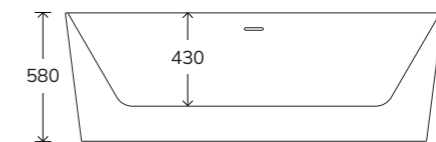

REED

Available in
CUSTOM COLOURS

Suitable for
AIR JET SYSTEM

Immerse yourself in a tranquil oasis, surrounded by a bath that blends nature-inspired beauty with innovative craftsmanship. Featuring a fluted design. The REED freestanding bath evokes the gentle sway of reeds over calm waters, offering a serene and visually captivating experience. REED is compatible with Air Jet System, it offers versatility and a luxurious bathing experience. Additionally, the bath's exterior can be customised with your choice of colour, allowing you to personalise it to match your unique style.