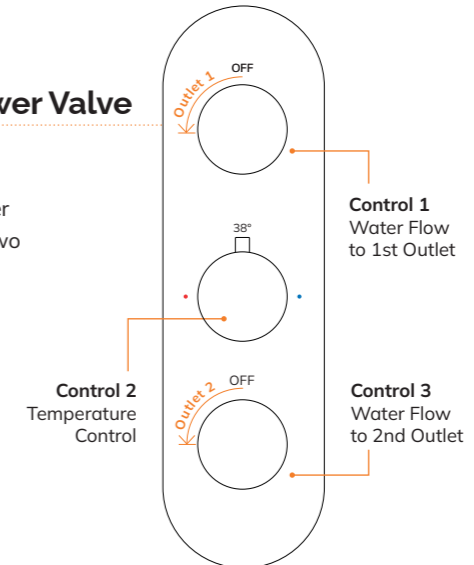

Triple Control - 2 Outlet Shower Valve

This valve has three controls. One control for water temperature and two controls for water flow. It allows you to independently control two different shower outlets at the same time.