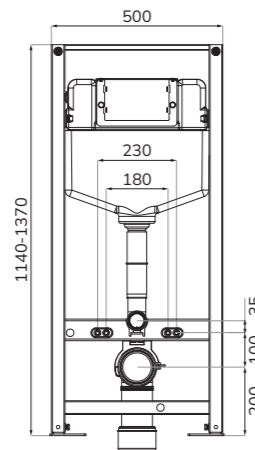

**1160mm Universal
Frame and Cistern
for Wall Hung WC**

PRODUCT WARRANTIES

At SONAS Bathrooms our products have become the benchmark for others to follow. Our ranges are specifically tailored to meet the requirements of Homeowners, Installers and Trade Professionals. All our products are manufactured to appropriate industry standards and where required to the necessary CE/UKCA standards. For your additional peace of mind, we fully support our product Warranties with our technical support and spare parts after sales service. In the event that you do encounter a problem with a SONAS product please contact us with the details of the fault and a proof of purchase from the SONAS dealer where the item was bought and we will do the rest. All after-sales or technical queries can be emailed directly to our support team. **For the Republic of Ireland and Northern Ireland, contact customerservice@sonasbathrooms.com; for Great Britain, contact info@sonasbathrooms.co.uk.** Your query will be handled by one of our in-house qualified plumbing advisors.

Ceramics

- **Lifetime** – Ceramic Parts
- **2 Years** – Toilet Seats
- **2 Years** – Cistern Fittings

Concealed Cisterns and Frames

- **10 Years** – Frames and Cisterns
- **5 years** – Flush Plates
- **2 years** – Inlet Valves and Flushing Mechanisms

Baths & Whirlpools

- **Lifetime** – Freestanding and Plain
- **2 Years** – Whirlpool Baths
- **5 Years** – Colour Painted Finishes

Taps & Showers

- **15 Years** – All Finishes
- **15 Years** – On Tap Cartridges and Flexi's (*)
- **15 Years** – On Shower Cartridges (**)
- **2 Years** – On hoses, heads, wastes and consumables

Enclosures, Screens & Wet room panels

- **Lifetime** – On Glass & Profiles
- **10 Years** – Scandinavian Colour Wetroom Panels
- **5 Years** – Handles on doors
- **5 Years** – Rollers(***)
- **2 Years** – Seals

Furniture

- **10 Years** – Scandinavian range
- **5 Years** - All Other Ranges
- **2 Years** – Handles, Runners, Hinges

Concealed Cisterns for Furniture Units and Flush Buttons

- **10 Years** – Cisterns
- **2 Years** – Flush Buttons
- **2 Years** – Cistern Fittings

Heated Towel Warmers and Radiators

- **15 Years** – On ARYA Towel Warmers
- **10 Years** – On all other Radiators
- **10 Years** – On all Rad Valves

Shower Trays

- **Lifetime** – Acrylic Trays
- **5 Years** - Slate and Unity trays
- **2 Years** – Traps and Covers

Accessories

- **15 Years** on the HAKK and ALITA ranges
- **10 Years** on all other ranges

Resin Products

- **5 Year Warranty**

Mirrors

- **2 Year Warranty**

SCAN for Full Terms & Conditions

sonasbathrooms.com

All prices are recommended retail and include VAT. The prices and specifications contained within this brochure are for information purposes only and as our products are continually updated they may be subject to change without prior notice. The images included are for general guidance only and are limited to the constraints of the printing process. MEASUREMENTS are in millimetres — unless otherwise stated.