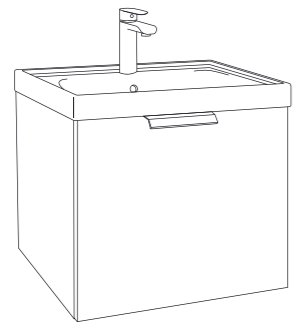

Bathroom Furniture Guide

When it comes to designing your bathroom, your choice of bathroom furniture can make a world of difference. Remember, your bathroom furniture should not only be functional but also complement your design preferences. Whether you have a spacious bathroom or a compact one, this comprehensive guide will help you navigate through various furniture options, styles, and tips to make the most of your space.

Wall Hung

An excellent choice for modern bathrooms, wall hung units offer elegant design while also maximising floor space, which can be especially useful in compact bathrooms. With flexibility in installation, you can set the vanity unit at a height that suits you and your family's comfort, ensuring a personalised and ergonomic experience.