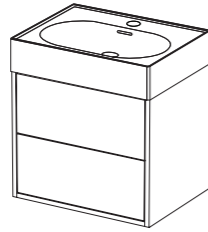

60cm

Two Drawer Vanity Units

£795

PULSE

- Includes Ceramic Basin
- W600 x D460

Unit

	Gloss White	UF2237
	City Stone	UF2238
	Metro Blaze	UF2239
	Parkland	UF2240
	Riverside	UF2241