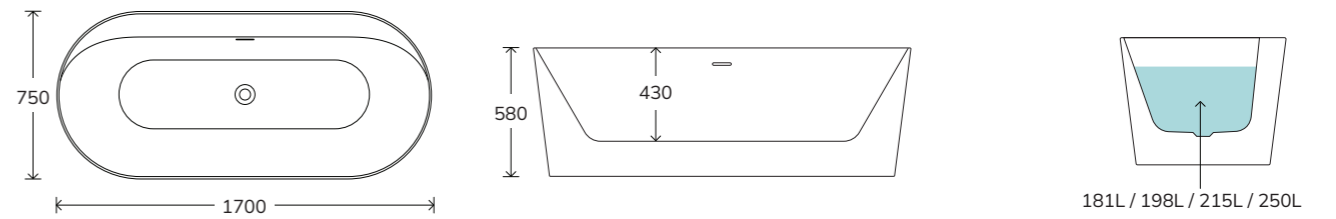

# SAMOA

The SAMOA features a unique ledge along the long end, offering unparalleled functionality. This versatile ledge serves a dual purpose, allowing for the easy mounting of taps directly onto the bath and providing a convenient shelf for placing toiletries, candles, and other items to enhance your bathing experience. Experience luxury and convenience like never before with the innovative SAMOA freestanding bath. SAMOA is compatible with Air Jet System and the bath's exterior can be customised with your choice of colour, allowing you to personalise it to match your unique style.