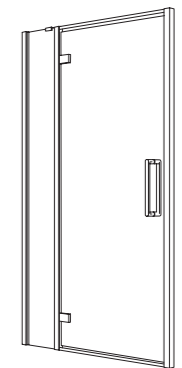

Hinged & Inline