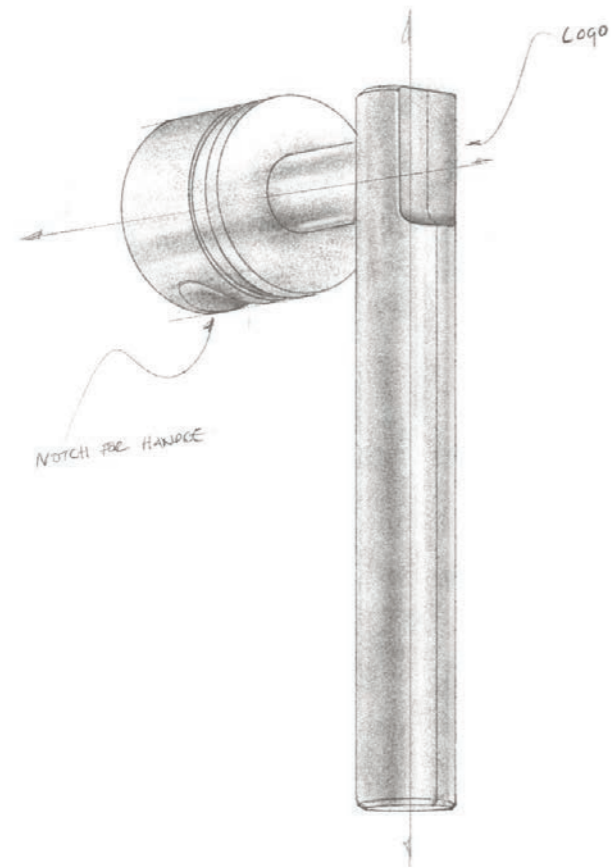

ZEBA Shower Doors

Shower Enclosures