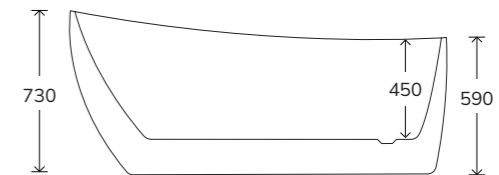

The AUGUST freestanding bath is a sleek, contemporary slipper-style design with smooth, flowing curves that offer both comfort and luxury. Its minimalist aesthetic complements both modern and traditional interiors. Designed with elegance in mind, the AUGUST is perfect for creating serene moments while adding sophistication and charm to any bathroom. Additionally, the bath's exterior can be customised with your choice of colour, allowing you to personalise it to match your unique style.