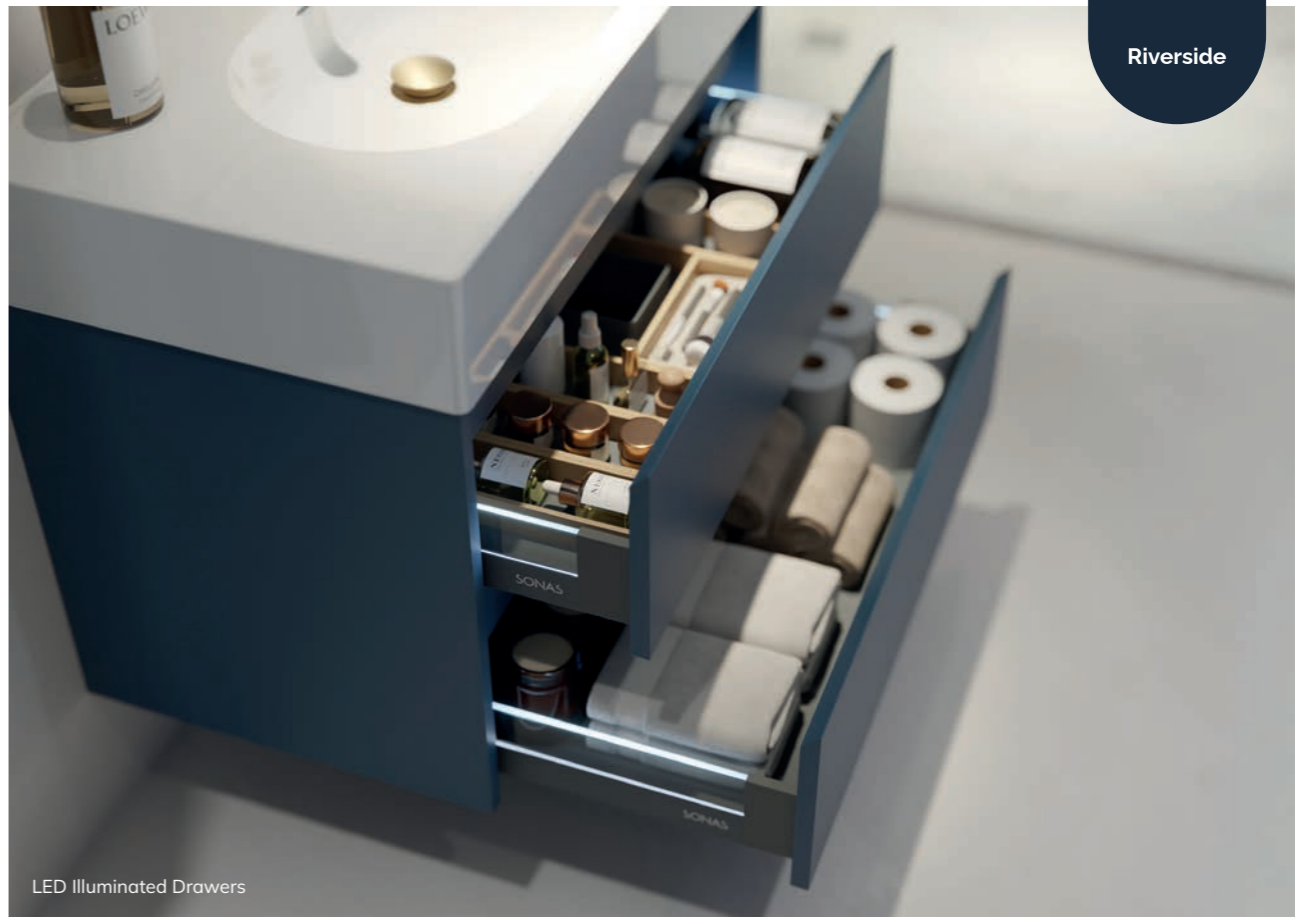

APEX · 80cm  
Two Drawer  
Vanity Unit

Riverside

LED Illuminated Drawers

Living Collection URBAN Shower See Page 218

30cm Wall Column

PULSE - 60cm Two Drawer Vanity Unit

City Stone

Living Collection ETERNA Mirror See Page 132