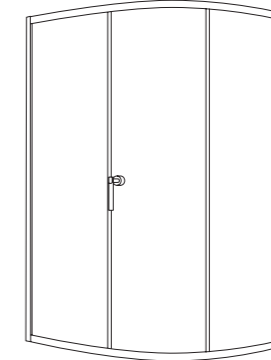

Single Door Offset Quadrant