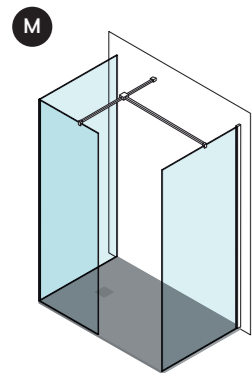

- Three Fixed panels
- One Clear Corner Seal Connector
- T Configuration straight support bars.