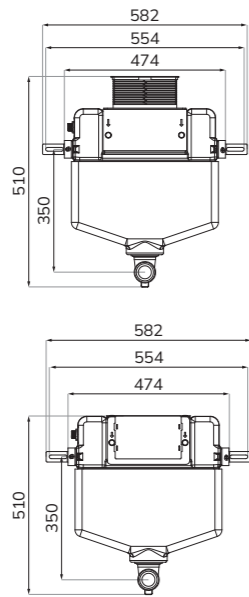

**Concealed Cistern
for Back To Wall WC**