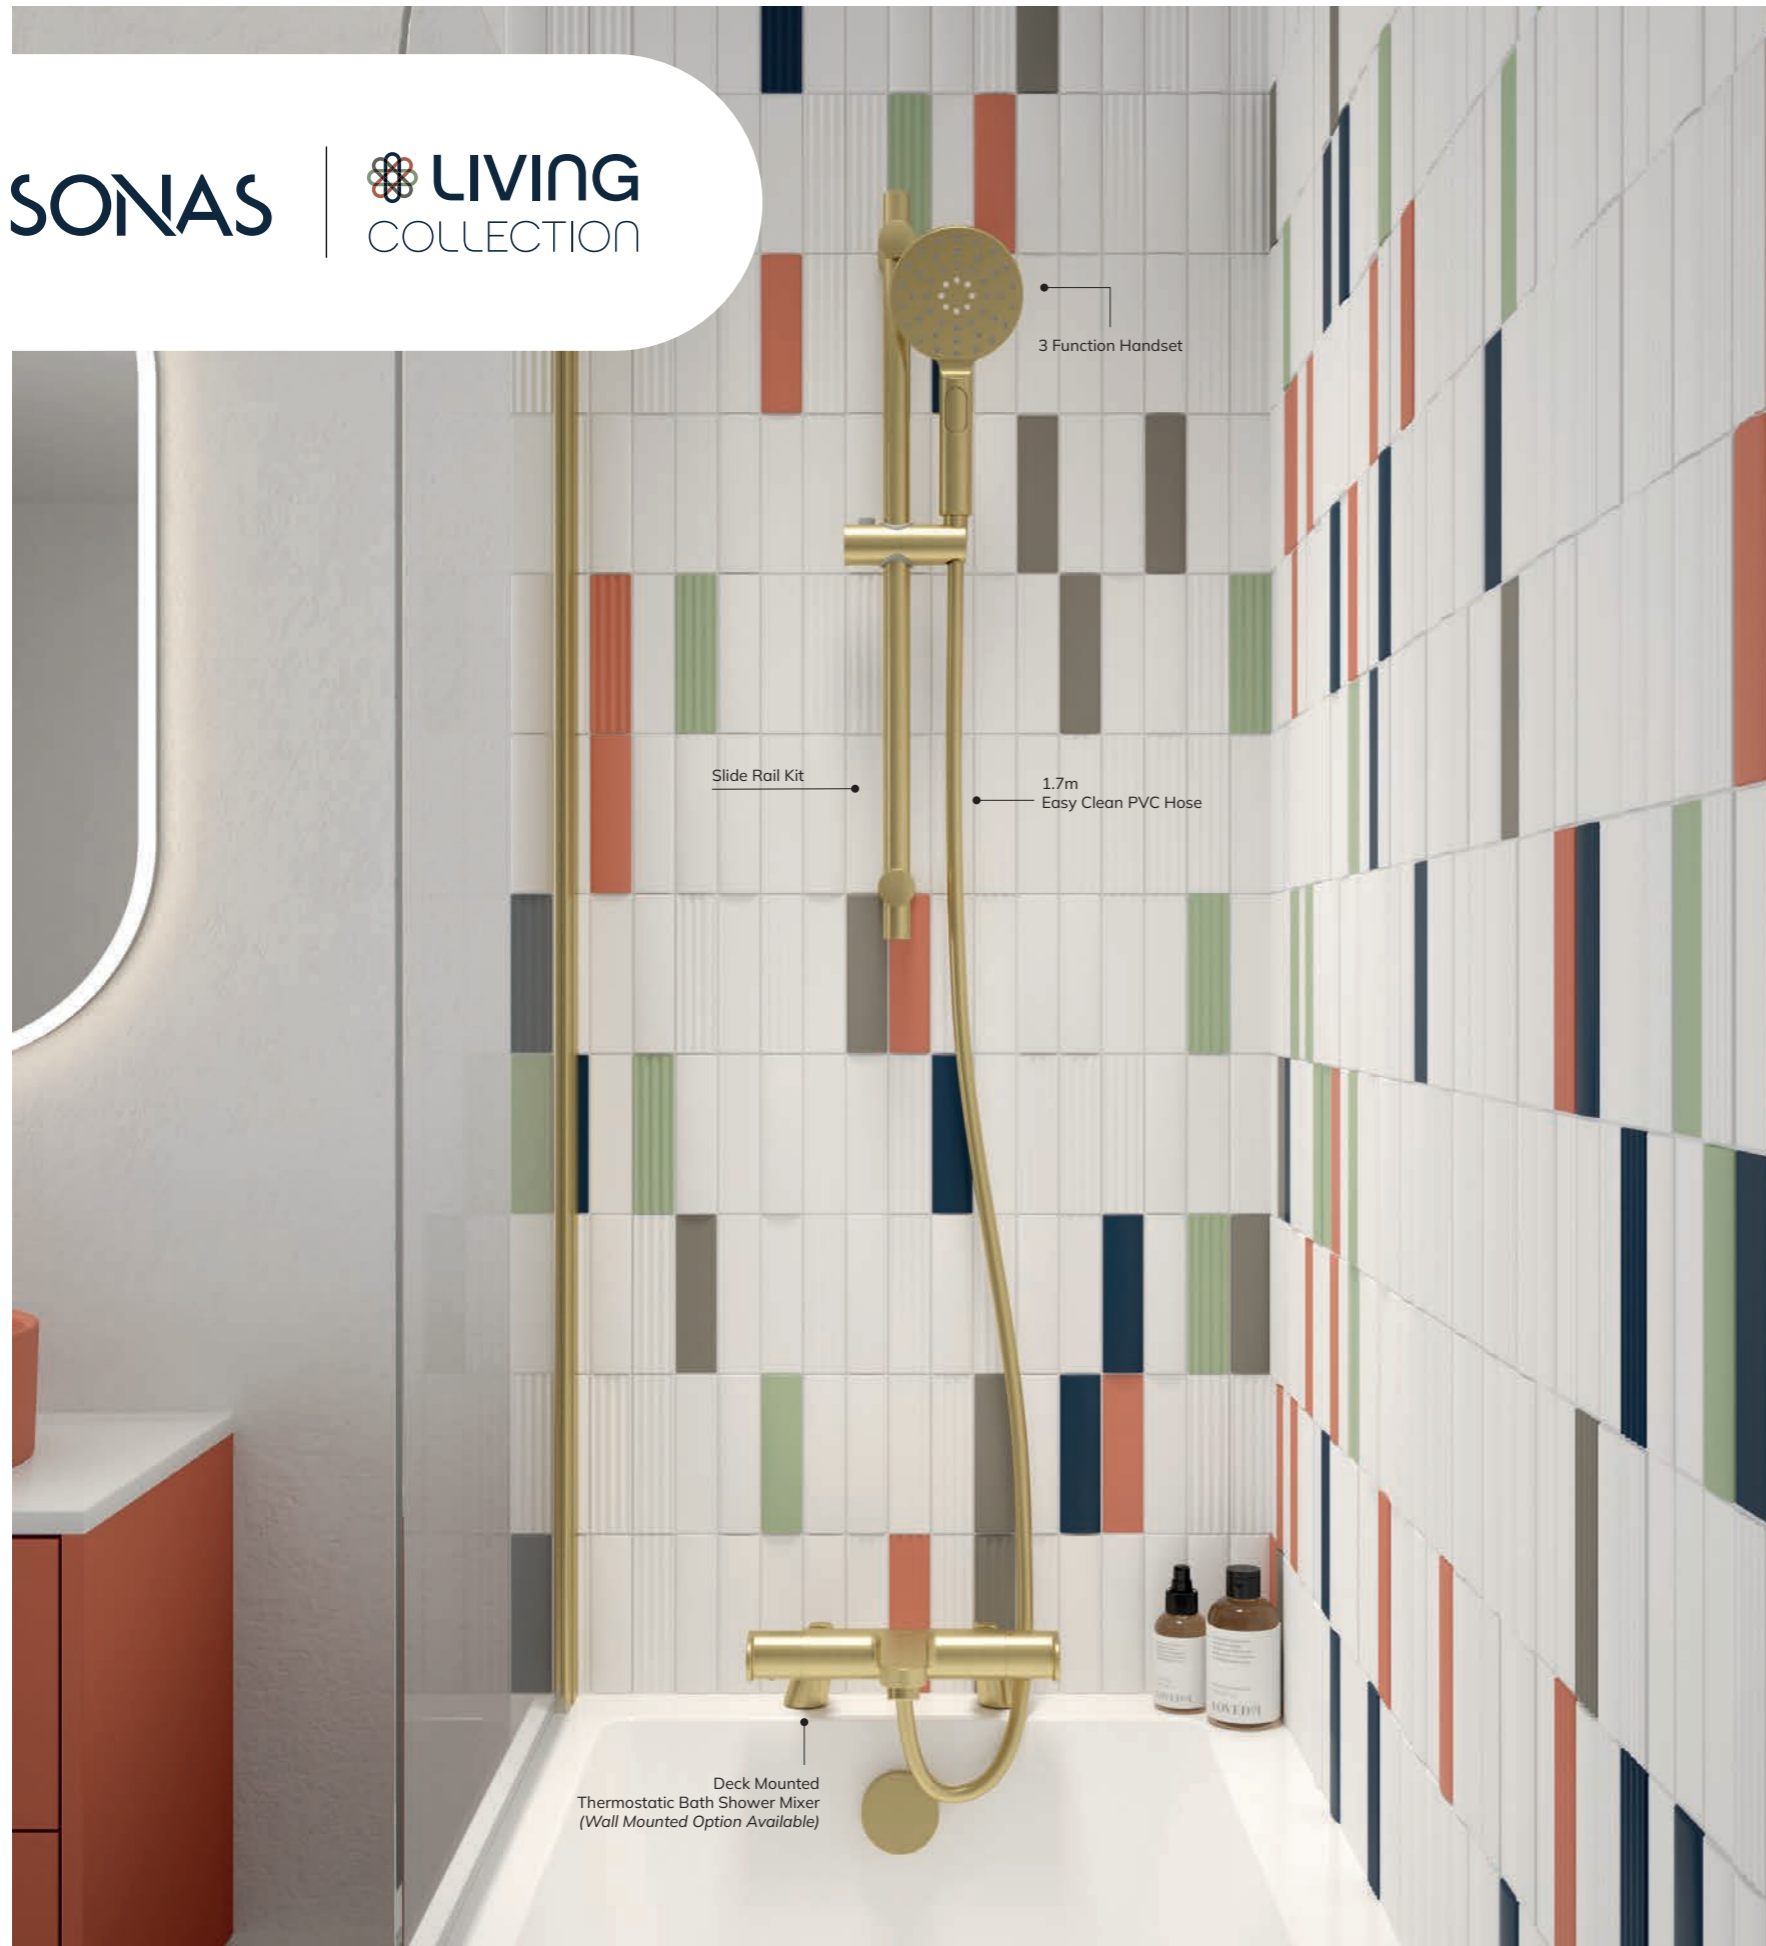

URBAN Bath Shower Kit

Kit Includes