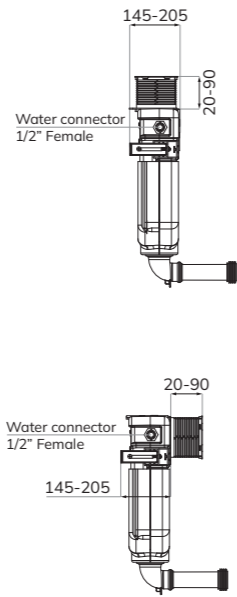

**Concealed Cistern
for Back To Wall WC**