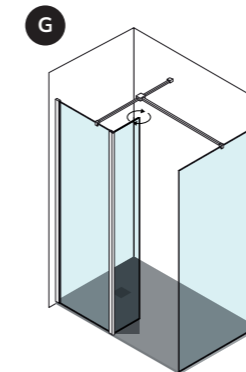

- Two panels
- T Configuration straight support bars
- Flipper Panel