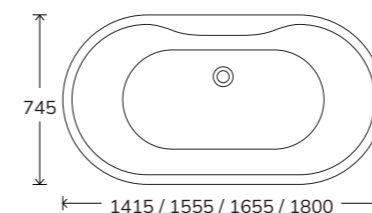

# ANDREA

The ANDREA freestanding bath is a beautifully curved design that exudes elegance and comfort. Available in four sizes and compatible with Air Jet System, it offers versatility and a luxurious bathing experience. Additionally, the bath's exterior can be customised with your choice of colour, allowing you to personalise it to match your unique style. Its smooth contours and timeless aesthetic make the ANDREA a perfect choice for refined style and relaxation.