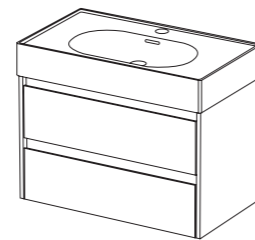

APEX

- Includes Ceramic Basin
- W800 x D460

Unit

	Gloss White	UF2262
	City Stone	UF2263
	Metro Blaze	UF2264
	Parkland	UF2265
	Riverside	UF2266