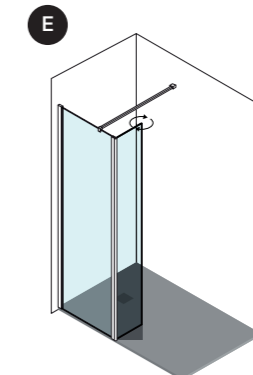

- Single panel
- Support bar (straight, ceiling or angled)
- Flipper Panel