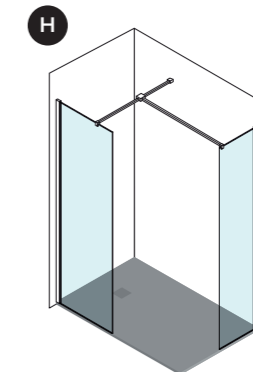

- Two Panels (Corner Entry)
- T Configuration straight support bars
- One short projection panel for greater access