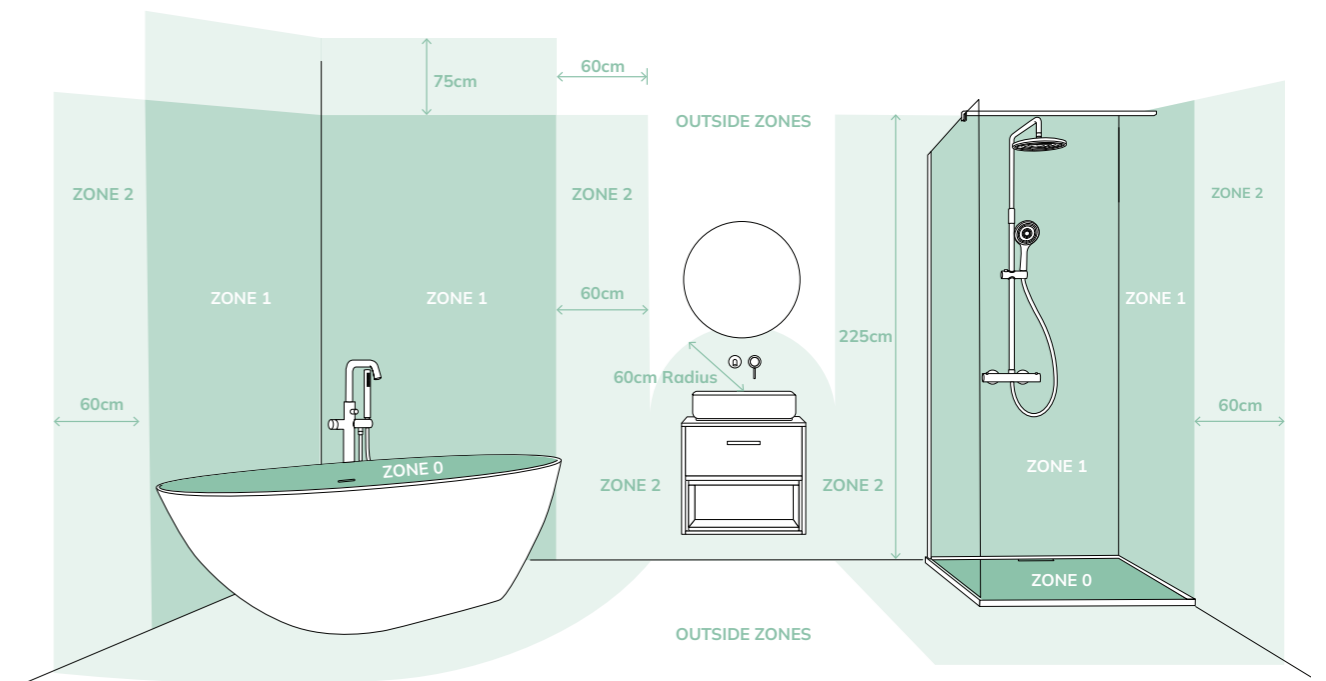

ZONE 0

Represents the areas inside the bath or shower tray.

ZONE 2

Represents the area 60cm outside of Zone 1.

ZONE 1

Represents the area above the bath or shower tray up to 2.25m.

OUTSIDE ZONES (Zone 3)

Outside zones represent areas which fall outside of Zone 0, 1 and 2, generally referred to as zone 3.