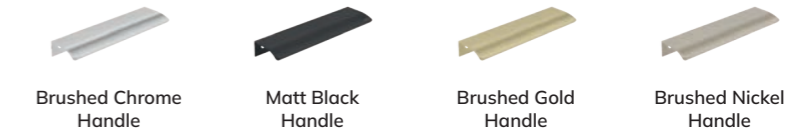

80cm \ Wall Hung \ Two Drawer

NOTE: Price includes Unit, Basin & Handle(s)

	Gloss White		CFJ80WH	BFJ80WH	GFJ80WH	UF1692
	Matt Black		UF1100	UF1101	UF1102	UF1693
	Cashmere Pink Matt		UF1097	UF1098	UF1099	UF1694
	Ocean Blue Matt		CFJ80OB	BFJ80OB	GFJ80OB	UF1695
	Khaki Matt		CFJ80KH	BFJ80KH	GFJ80KH	UF1696
	Midnight Grey Matt		CFJ80MN	BFJ80MN	GFJ80MN	UF1697
Ceramic basin 2 soft close drawers (One Concealed) W800 x D450mm £850						

80cm \ Countertop \ Wall Hung \ Two Drawer

NOTE: Price includes Unit, Countertop & Handle(s). Basin Sold Separately

	Gloss White		CFJ80CTWH	BFJ80CTWH	GFJ80CTWH	UF1698
	Matt Black		UF1106	UF1107	UF1108	UF1699
	Cashmere Pink Matt		UF1103	UF1104	UF1105	UF1700
	Ocean Blue Matt		CFJ80CTOB	BFJ80CTOB	GFJ80CTOB	UF1701
	Khaki Matt		CFJ80CTKH	BFJ80CTKH	GFJ80CTKH	UF1702
	Midnight Grey Matt		CFJ80CTMN	BFJ80CTMN	GFJ80CTMN	UF1703
2 soft close drawers (One Concealed) W800 x D450mm £850						

120cm \ Countertop \ Wall Hung \ Four Drawer

NOTE: Price includes Unit, Countertop & Handle(s). Basin Sold Separately

	Gloss White		UF1109	UF1110	UF1111	UF1704
	Matt Black		UF1124	UF1125	UF1126	UF1705
	Cashmere Pink Matt		UF1121	UF1122	UF1123	UF1706
	Ocean Blue Matt		UF1118	UF1119	UF1120	UF1707
	Khaki Matt		UF1112	UF1113	UF1114	UF1708
	Midnight Grey Matt		UF1115	UF1116	UF1117	UF1709
4 soft close drawers (Two Concealed) W1200 x D450mm £1495