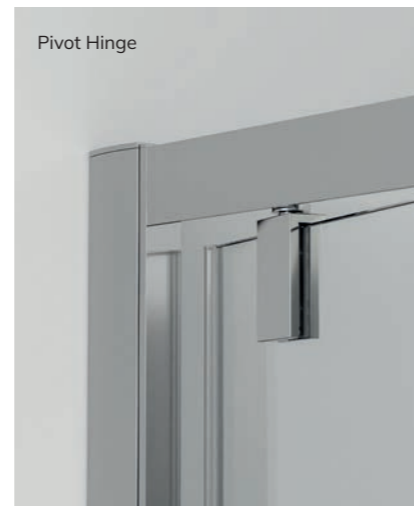

ZEBA

Bringing together timeless design and innovative features, ZEBA is set to revolutionise bathroom design. With attention to detail, the ZEBA stainless steel handle serves as the focal point, adding a touch of elegance to the overall design.

Offering versatile door options, including sliding, bifold, pivot, and quadrant, ZEBA adapts seamlessly to any bathroom layout.

With an extended height of 1950mm, ZEBA shower enclosures create a sense of spaciousness and comfort. Experience the new standard in shower enclosure excellence with ZEBA.

Chrome Finish

Shower Enclosures

ZEBA Shower Door Options

ZEBA Shower Doors

ZEBA Shower Door Features