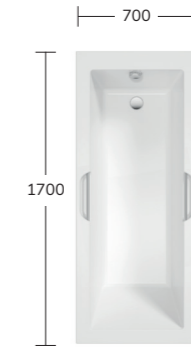

## CADENZA Single Ended Bath

- Integrated Chrome Handles
- Internal Depth: 420mm
- Capacity: 162L

Standard Bath	Price
UBA00022	£485