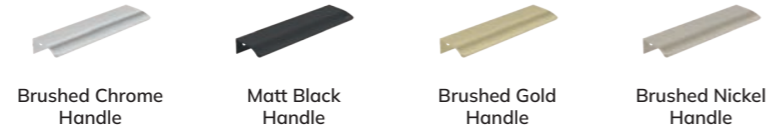

STOCKHOLM

120cm \ Countertop \ Wall Hung \ Four Drawer

NOTE: Price includes Unit, Countertop & Handle(s). Basin Sold Separately)

4 soft close drawers W1200 x D450mm £1290	Gloss White		UF1220	UF1221	UF1222	UF1626
	Matt Black		UF1235	UF1236	UF1237	UF1627
	Cashmere Pink Matt		UF1238	UF1239	UF1240	UF1628
	Morning Sky Blue Matt		UF1241	UF1242	UF1243	UF1629
	Ocean Blue Matt		UF1229	UF1230	UF1231	UF1630
	Khaki Matt		UF1226	UF1227	UF1228	UF1631
	Arctic Grey Matt		UF1223	UF1224	UF1225	UF1632
	Midnight Grey Matt		UF1232	UF1233	UF1234	UF1633

120cm \ Countertop \ Wall Hung \ Four Door

NOTE: Price includes Unit, Countertop & Handle(s). Basin Sold Separately)

4 soft close doors W1200 x D450mm £1100	Gloss White		UF1274	UF1275	UF1276	UF1634
	Matt Black		UF1277	UF1278	UF1279	UF1635
	Cashmere Pink Matt		UF1280	UF1281	UF1282	UF1636
	Morning Sky Blue Matt		UF1283	UF1284	UF1285	UF1637
	Ocean Blue Matt		UF1286	UF1287	UF1288	UF1638
	Khaki Matt		UF1289	UF1290	UF1291	UF1639
	Arctic Grey Matt		UF1292	UF1293	UF1294	UF1640
	Midnight Grey Matt		UF1295	UF1296	UF1297	UF1641

120cm \ Countertop \ Wall Hung \ Two Drawer - Two Door

NOTE: Price includes Unit, Countertop & Handle(s). Basin Sold Separately)

2 soft close drawers 2 soft close doors W1200 x D450mm £1195	Gloss White		UF1298	UF1299	UF1300	UF1642
	Matt Black		UF1301	UF1302	UF1303	UF1643
	Cashmere Pink Matt		UF1304	UF1305	UF1306	UF1644
	Morning Sky Blue Matt		UF1307	UF1308	UF1309	UF1645
	Ocean Blue Matt		UF1310	UF1311	UF1312	UF1646
	Khaki Matt		UF1313	UF1314	UF1315	UF1647
	Arctic Grey Matt		UF1316	UF1317	UF1318	UF1648
	Midnight Grey Matt		UF1319	UF1320	UF1321	UF1649