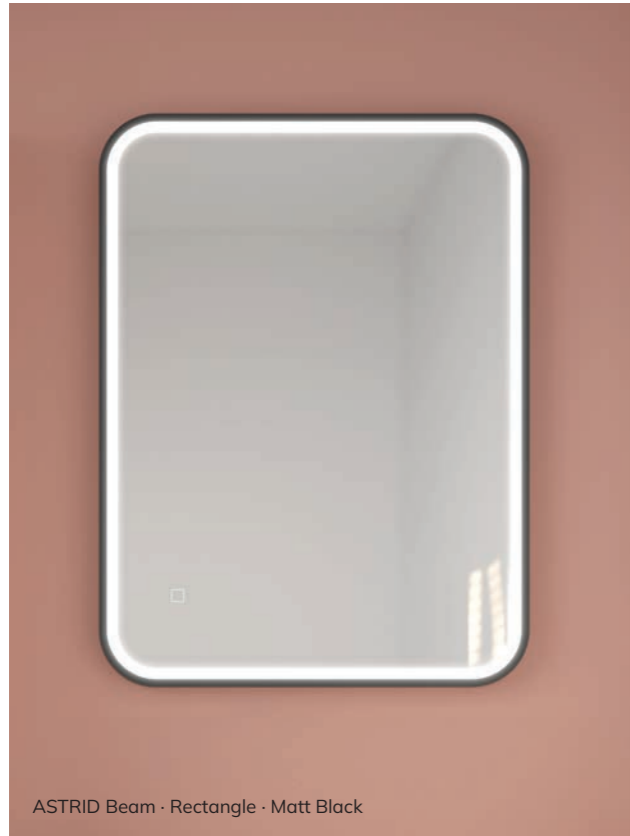

ASTRID Style

ASTRID