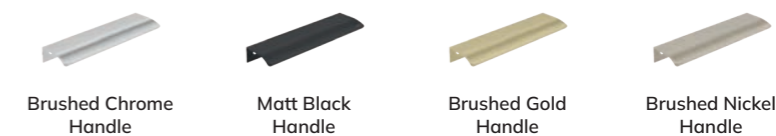

STOCKHOLM

80cm \ Wall Hung \ Two Drawer

NOTE: Price includes Unit, Basin & Handle(s)

  Ceramic basin 2 soft close drawers W800 x D450mm £850	Gloss White		CWST80WH	BWST80WH	GWST80WH	UF1610
	Matt Black		UF0815	UF0816	UF0817	UF1611
	Cashmere Pink Matt		UF0818	UF0819	UF0820	UF1612
	Morning Sky Blue Matt		UF0821	UF0822	UF0823	UF1613
	Ocean Blue Matt		CWST80OB	BWST80OB	GWST80OB	UF1614
	Khaki Matt		CWST80KH	BWST80KH	GWST80KH	UF1615
	Arctic Grey Matt		CWST80AG	BWST80AG	GWST80AG	UF1616
	Midnight Grey Matt		CWST80MN	BWST80MN	GWST80MN	UF1617

80cm \ Countertop \ Wall Hung \ Two Drawer

NOTE: Price includes Unit, Countertop & Handle(s). Basin Sold Separately

  2 soft close drawers W800 x D450mm £850	Gloss White		CWST80CTWH	BWST80CTWH	GWST80CTWH	UF1618
	Matt Black		UF0824	UF0825	UF0826	UF1619
	Cashmere Pink Matt		UF0827	UF0828	UF0829	UF1620
	Morning Sky Blue Matt		UF0830	UF0831	UF0832	UF1621
	Ocean Blue Matt		CWST80CTOB	BWST80CTOB	GWST80CTOB	UF1622
	Khaki Matt		CWST80CTKH	BWST80CTKH	GWST80CTKH	UF1623
	Arctic Grey Matt		CWST80CTAG	BWST80CTAG	GWST80CTAG	UF1624
	Midnight Grey Matt		CWST80CTMN	BWST80CTMN	GWST80CTMN	UF1625