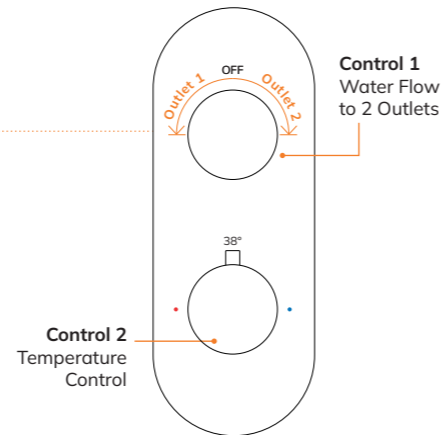

Dual Control - 2 Outlet Shower Valve

Similar to the single outlet valve, but with an inbuilt 2 way diverter that allows you to switch water flow between two different outlets.

Dual Control - 3 Outlet Shower Valve

These valves come with an inbuilt 3 way diverter that allows you to switch water flow between three different outlets.