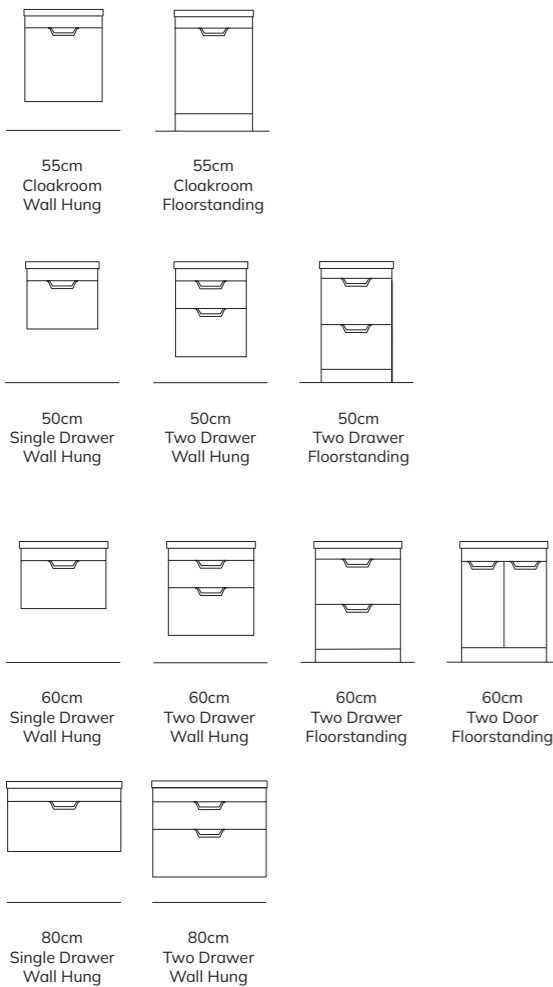

Unit Options