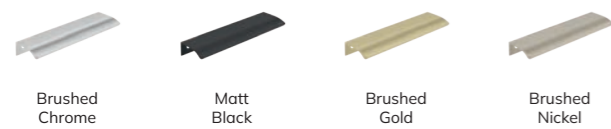

Handle Options

Unit Options

50cm

Wall Hung

Floorstanding

Floorstanding

50cm Cloakroom

Wall Hung

Floorstanding

60cm

Wall Hung

Floorstanding

Floorstanding

60cm Countertop

Wall Hung

Floorstanding

Floorstanding

80cm

Wall Hung

80cm Countertop

Wall Hung

120cm Countertop

Wall Hung

Floorstanding