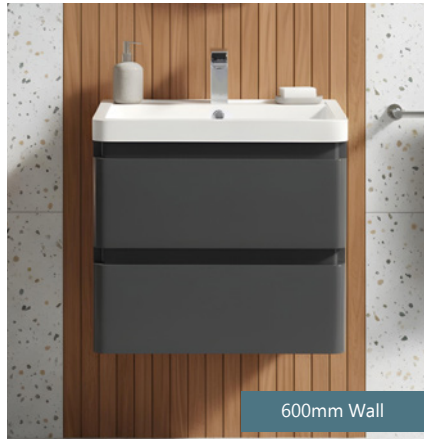

The bathroom furniture is of MDF construction which is water resistant meaning it is ideal for bathrooms and longer lasting. This furniture range features a concealed handle design which gives the unit a more modern aesthetic.

- > Available in 3 sizes - 600mm, 800mm & 1200mm.
- > Matching wall hung column available.
- > Modern pink finish.
- > Soft close drawers.
- > Concealed handles.
- > CE approved.

Colour options:

Grosvenor

600mm Wall

500mm Wall Hung Unit

Dimensions: W. 500mm / H. 570mm / D. 380mm

Code	Size	Colour	Version	Price
AGRWW500	500mm	White	Wall	£528.00
AGRWA500	500mm	Anthracite	Wall	£528.00
AGRWO500	500mm	Oak	Wall	£528.00

500mm Floorstanding Unit

Dimensions: W. 500mm / H. 850mm / D. 380mm

Code	Size	Colour	Version	Price
AGRFW500	500mm	White	Floor	£590.00
AGRFA500	500mm	Anthracite	Floor	£590.00
AGRFO500	500mm	Oak	Floor	£590.00

600mm Wall Hung Unit

Dimensions: W. 600mm / H. 570mm / D. 480mm

Code	Size	Colour	Version	Price
AGRWW600	600mm	White	Wall	£576.00
AGRWA600	600mm	Anthracite	Wall	£576.00
AGRWO600	600mm	Oak	Wall	£576.00

600mm Floorstanding Unit

Dimensions: W. 600mm / H. 850mm / D. 480mm

Code	Size	Colour	Version	Price
AGRFW600	600mm	White	Floor	£672.00
AGRFA600	600mm	Anthracite	Floor	£672.00
AGRFO600	600mm	Oak	Floor	£672.00

800mm Wall Hung Unit

Dimensions: W. 800mm / H. 550mm / D. 480mm

Code	Size	Colour	Version	Price
AGRWW800	800mm	White	Wall	£660.00
AGRWA800	800mm	Anthracite	Wall	£660.00
AGRWO800	800mm	Oak	Wall	£660.00

800mm Floorstanding Unit

Dimensions: W. 800mm / H. 850mm / D. 480mm

Code	Size	Colour	Version	Price
AGRFW800	800mm	White	Floor	£768.00
AGRFA800	800mm	Anthracite	Floor	£768.00
AGRFO800	800mm	Oak	Floor	£768.00

1200mm Wall Hung Unit

Dimensions: W. 500mm / H. 550mm / D. 480mm