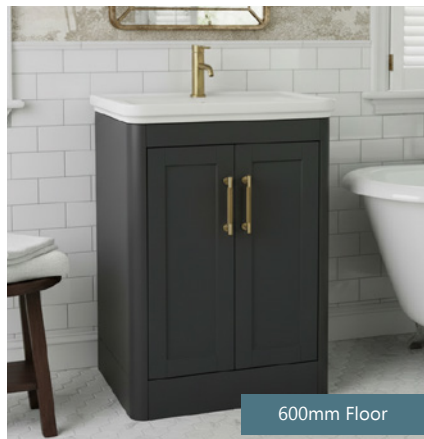

600mm Floor