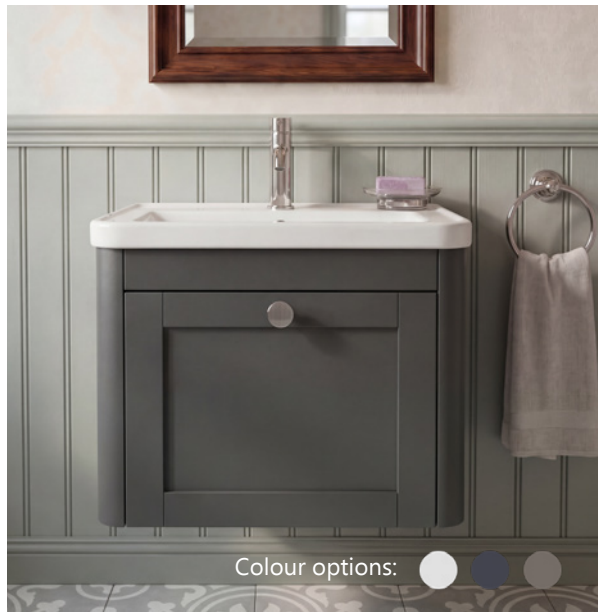

Available in a versatile range of sizes, the Bilbury Collection caters to various bathroom layouts and needs. Choose from our 500mm, 600mm or 800mm floorstanding units, designed to offer ample storage while maintaining a sleek and streamlined appearance. Our 500mm wall hung unit is perfect for freeing up floor space and creating a minimalist look.

- > Available in chalk white, stone grey & anchor grey.
- > Available in wall hung & floorstanding versions.
- > Choice of handles included - chrome, matt black & satin brass
- > Soft close doors.
- > CE approved.

Bilbury