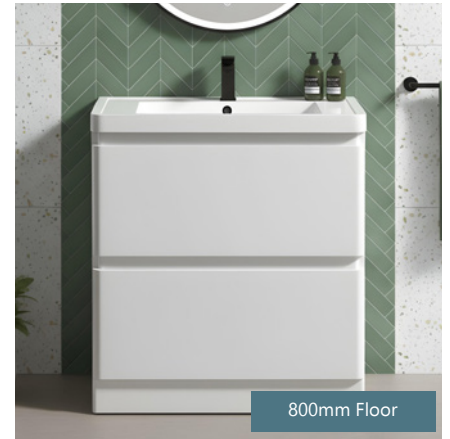

800mm Floor

500mm Wall Hung Unit

Dimensions: W. 500mm / H. 570mm / D. 380mm

Code	Size	Colour	Version	Price
AGRWW500	500mm	White	Wall	£528.00
AGRWA500	500mm	Anthracite	Wall	£528.00
AGRWO500	500mm	Oak	Wall	£528.00

500mm Floorstanding Unit

Dimensions: W. 500mm / H. 850mm / D. 380mm

Code	Size	Colour	Version	Price
AGRFW500	500mm	White	Floor	£590.00
AGRFA500	500mm	Anthracite	Floor	£590.00
AGRFO500	500mm	Oak	Floor	£590.00

600mm Wall Hung Unit

Dimensions: W. 600mm / H. 570mm / D. 480mm

Code	Size	Colour	Version	Price
AGRWW600	600mm	White	Wall	£576.00
AGRWA600	600mm	Anthracite	Wall	£576.00
AGRWO600	600mm	Oak	Wall	£576.00

600mm Floorstanding Unit

Dimensions: W. 600mm / H. 850mm / D. 480mm

Code	Size	Colour	Version	Price
AGRFW600	600mm	White	Floor	£672.00
AGRFA600	600mm	Anthracite	Floor	£672.00
AGRFO600	600mm	Oak	Floor	£672.00

800mm Wall Hung Unit

Dimensions: W. 800mm / H. 550mm / D. 480mm

Code	Size	Colour	Version	Price
AGRWW800	800mm	White	Wall	£660.00
AGRWA800	800mm	Anthracite	Wall	£660.00
AGRWO800	800mm	Oak	Wall	£660.00

800mm Floorstanding Unit

Dimensions: W. 800mm / H. 850mm / D. 480mm

Code	Size	Colour	Version	Price
AGRFW800	800mm	White	Floor	£768.00
AGRFA800	800mm	Anthracite	Floor	£768.00
AGRFO800	800mm	Oak	Floor	£768.00

1200mm Wall Hung Unit

Dimensions: W. 500mm / H. 550mm / D. 480mm

Code	Size	Colour	Version	Price
AGRWW120	1200mm	White	Wall	£912.00
AGRWA120	1200mm	Anthracite	Wall	£912.00
AGRWO120	1200mm	Oak	Wall	£912.00

330mm Storage Column

Dimensions: W. 330mm / H. 1600mm / D. 300mm

Code	Size	Colour	Version	Price
AGRTBW	330mm	White	Tallboy	£504.00
AGRTBA	330mm	Anthracite	Tallboy	£504.00
AGRTBO	330mm	Oak	Tallboy	£504.00