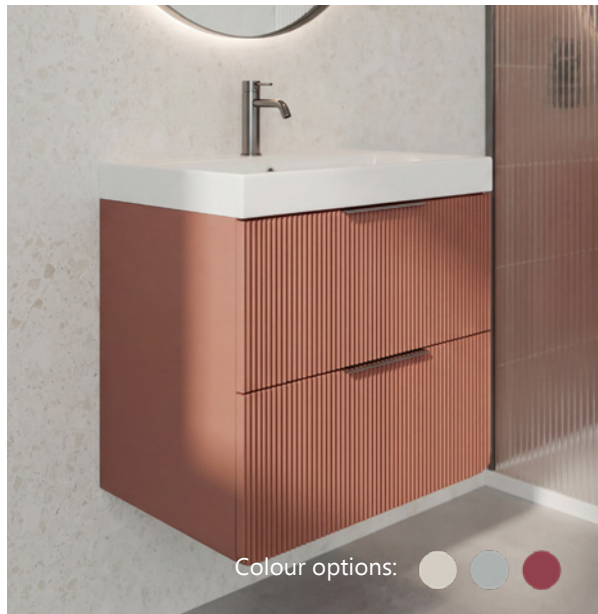

You have the option to pair the Moderno with either a sleek basin or an elegant Carrera countertop, adding a touch of luxury to your space. For those seeking additional storage, a matching tall boy unit is also available.

- > 3 colour options: Taupe, Doller Green & Imola Red.
- > Available in 500mm & 600mm.
- > Available with basin or countertop.
- > 2 spacious storage drawers with soft close.
- > Choice of handles - chrome, brushed brass & matt black.
- > CE approved.

Moderno