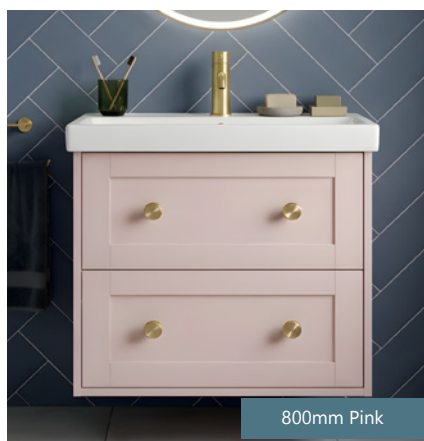

Maple features ample space across two sleek drawers fitted with soft close runners giving you a smooth and luxurious closing action. This stunning furniture range includes wall hung vanity units available in 3 different sizes. We also we offer a stylish wall hung storage column to match each unit.

- > Available in 3 sizes - 600mm, 800mm & 1200mm.
- > Matching wall hung column available.
- > Modern pink & taupe finishes.
- > Custom finishes available.
- > Soft close drawers.
- > Choice of handles.
- > CE approved