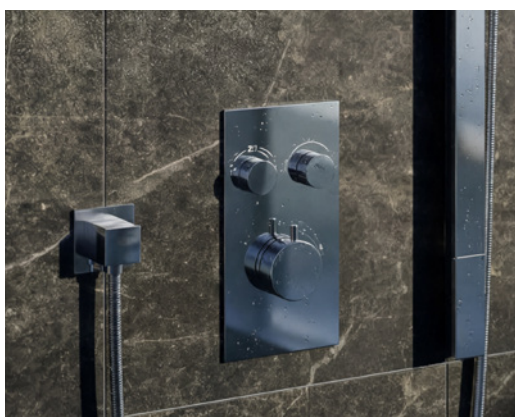

Code	Model	Finish	Shape	Price
ATAVCSK1	Atti Aversa Concealed Shower Kit 1	Chrome	Square	£524.00
ATAVCSK2	Atti Aversa Concealed Shower Kit 2	Chrome	Round	£524.00
ATAVCSK3	Atti Aversa Concealed Shower Kit 3	Chrome	Square	£573.00
ATAVCSK4	Atti Aversa Concealed Shower Kit 4	Chrome	Round	£573.00
ATAVCSK5	Atti Aversa Concealed Shower Kit 5	Chrome	Square	£524.00
ATAVCSK6	Atti Aversa Concealed Shower Kit 6	Chrome	Round	£524.00
ATAVCSK7	Atti Aversa Concealed Shower Kit 7	Chrome	Square	£573.00
ATAVCSK8	Atti Aversa Concealed Shower Kit 8	Chrome	Round	£573.00