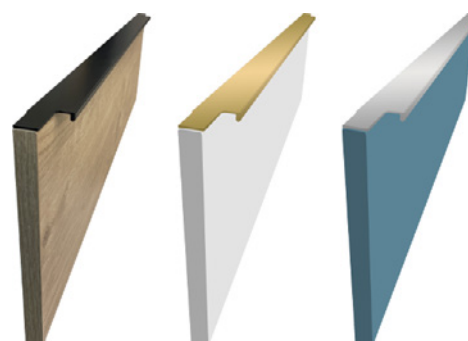

Choice Of Handles - Adare Compact vanity units come with a choice of matt black, brushed brass or chrome handles.