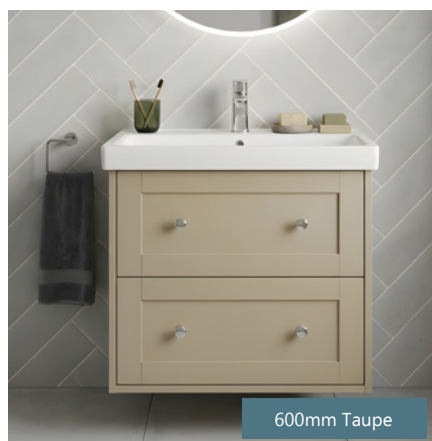

Maple features ample space across two sleek drawers fitted with soft close runners giving you a smooth and luxurious closing action. This stunning furniture range includes wall hung vanity units available in 3 different sizes. We also we offer a stylish wall hung storage column to match each unit.

- > Available in 3 sizes - 600mm, 800mm & 1200mm.
- > Matching wall hung column available.
- > Modern pink & taupe finishes.
- > Custom finishes available.
- > Soft close drawers.
- > Choice of handles.
- > CE approved