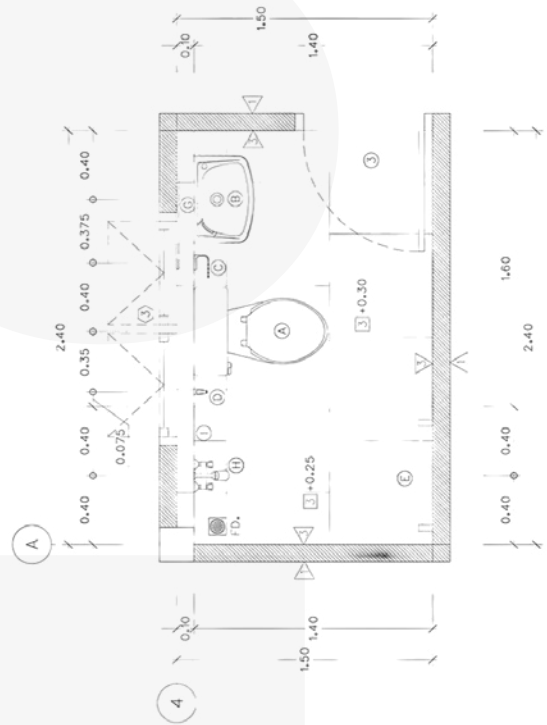

3. Choose a Cohesive Style Feels like a natural part of your home.

Do you lean toward classic elegance, clean minimalism, or bold colour statements? Choose a consistent colour palette, material finish, and style of fixtures to create a unified look. For example, brushed brass handles paired with soft green cabinetry add warmth and character.

4. Know Your Space Start with accurate measurements.

Take note of walls, windows, doors, and existing pipework. Understanding your layout helps determine what size vanity, bath, or shower fits comfortably and ensures you're not overcrowding the space.

5. Plan for the Future Think long-term, not just trends.

Your bathroom is an investment. Consider timeless features, quality materials, and layout flexibility. Will it adapt as your family grows? Will it remain accessible over time? Planning with longevity in mind ensures your bathroom continues to meet your needs for years to come.

Scan the QR code to view more advice & inspiration, on our website.