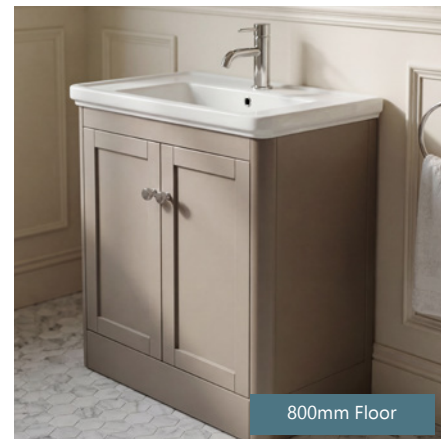

800mm Floor

500mm Wall Hung

Dimensions: W. 500mm / H. 445mm / D. 360mm

Code	Size	Colour	Version	Price
ABIWWH500	500mm	Chalk White	Wall	£600.00
ABIWAG500	500mm	Stone Grey	Wall	£600.00
ABIWSG500	500mm	Anchor Grey	Wall	£600.00

500mm Cloakroom

Dimensions: W. 500mm / H. 855mm / D. 360mm

Code	Size	Colour	Version	Price
ABIFWH500	500mm	Chalk White	Cloakroom	£640.00
ABIFAG500	500mm	Stone Grey	Cloakroom	£640.00
ABIFSG500	500mm	Anchor Grey	Cloakroom	£640.00

600mm Floorstanding

Dimensions: W. 600mm / H. 855mm / D. 450mm

Code	Size	Colour	Version	Price
ABIFWH600	600mm	Chalk White	Floor	£690.00
ABIFAG600	600mm	Stone Grey	Floor	£690.00
ABIFSG600	600mm	Anchor Grey	Floor	£690.00

800mm Floorstanding

Dimensions: W. 800mm / H. 855mm / D. 450mm

Code	Size	Colour	Version	Price
ABIFWH800	800mm	Chalk White	Floor	£816.00
ABIFAG800	800mm	Stone Grey	Floor	£816.00
ABIFSG800	800mm	Anchor Grey	Floor	£816.00